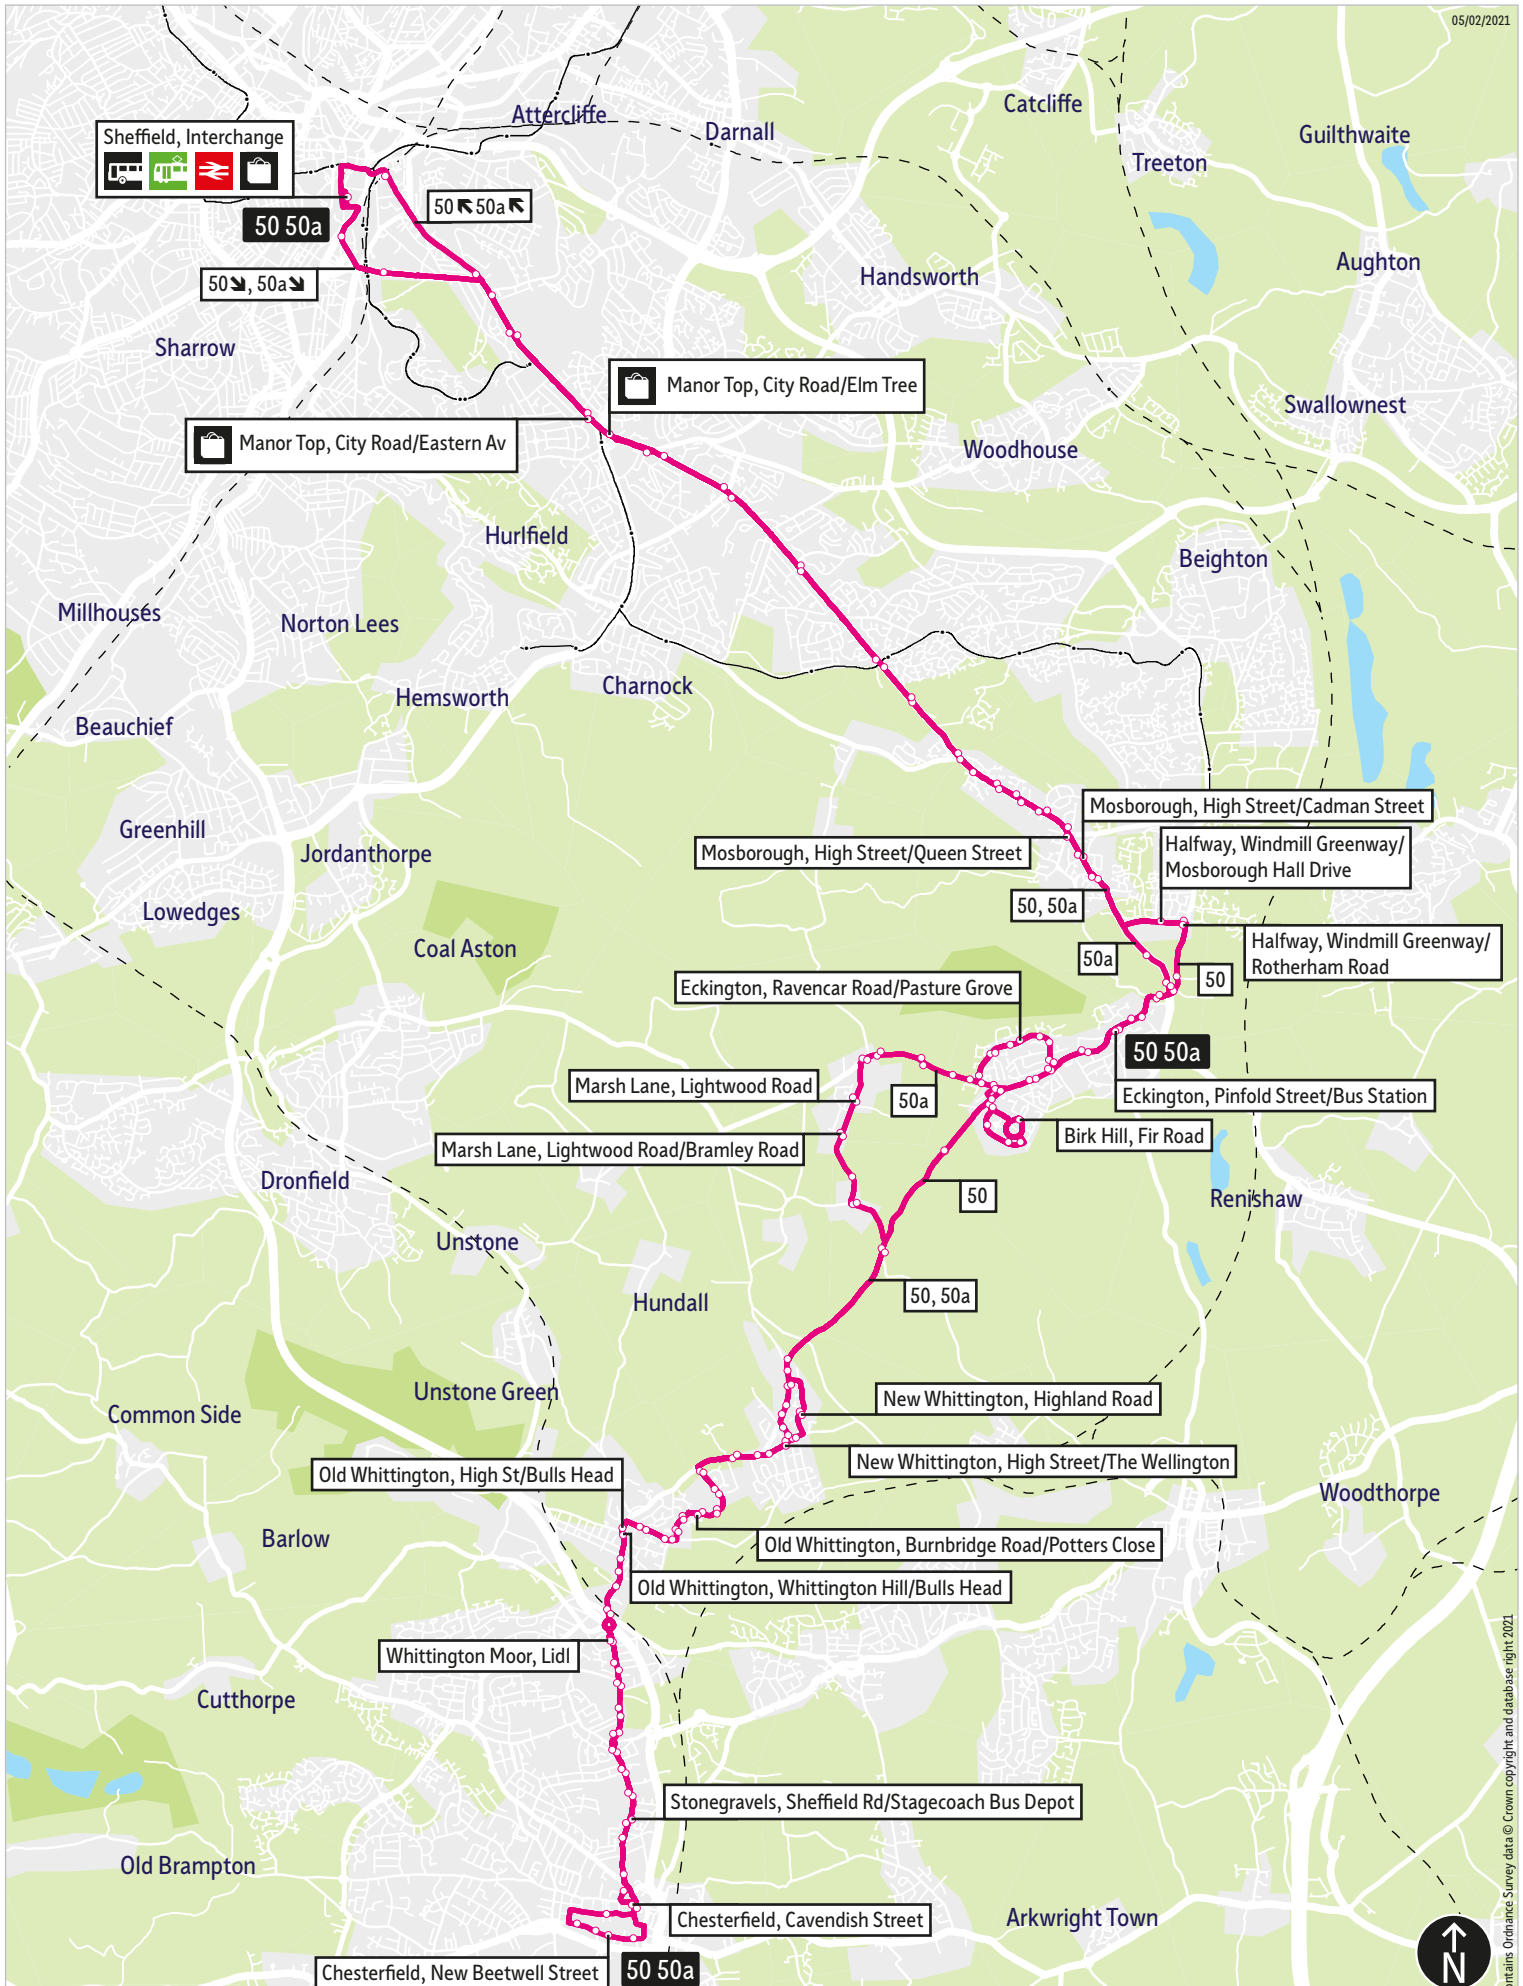

Bus route map for services 50 and 50a

05/02/2021

This map is based upon Ordnance Survey material with the permission of Ordnance Survey on behalf of the Controller of Her Majesty's Stationery Office © Crown copyright. Unauthorised reproduction infringes Crown copyright and may lead to prosecution or civil proceedings. SYPTE 100030252 2021

- = Terminus point
- = Public transport
- = Shopping area
- = Bus route & stops
- = Rail line & station
- = Tram route & stop