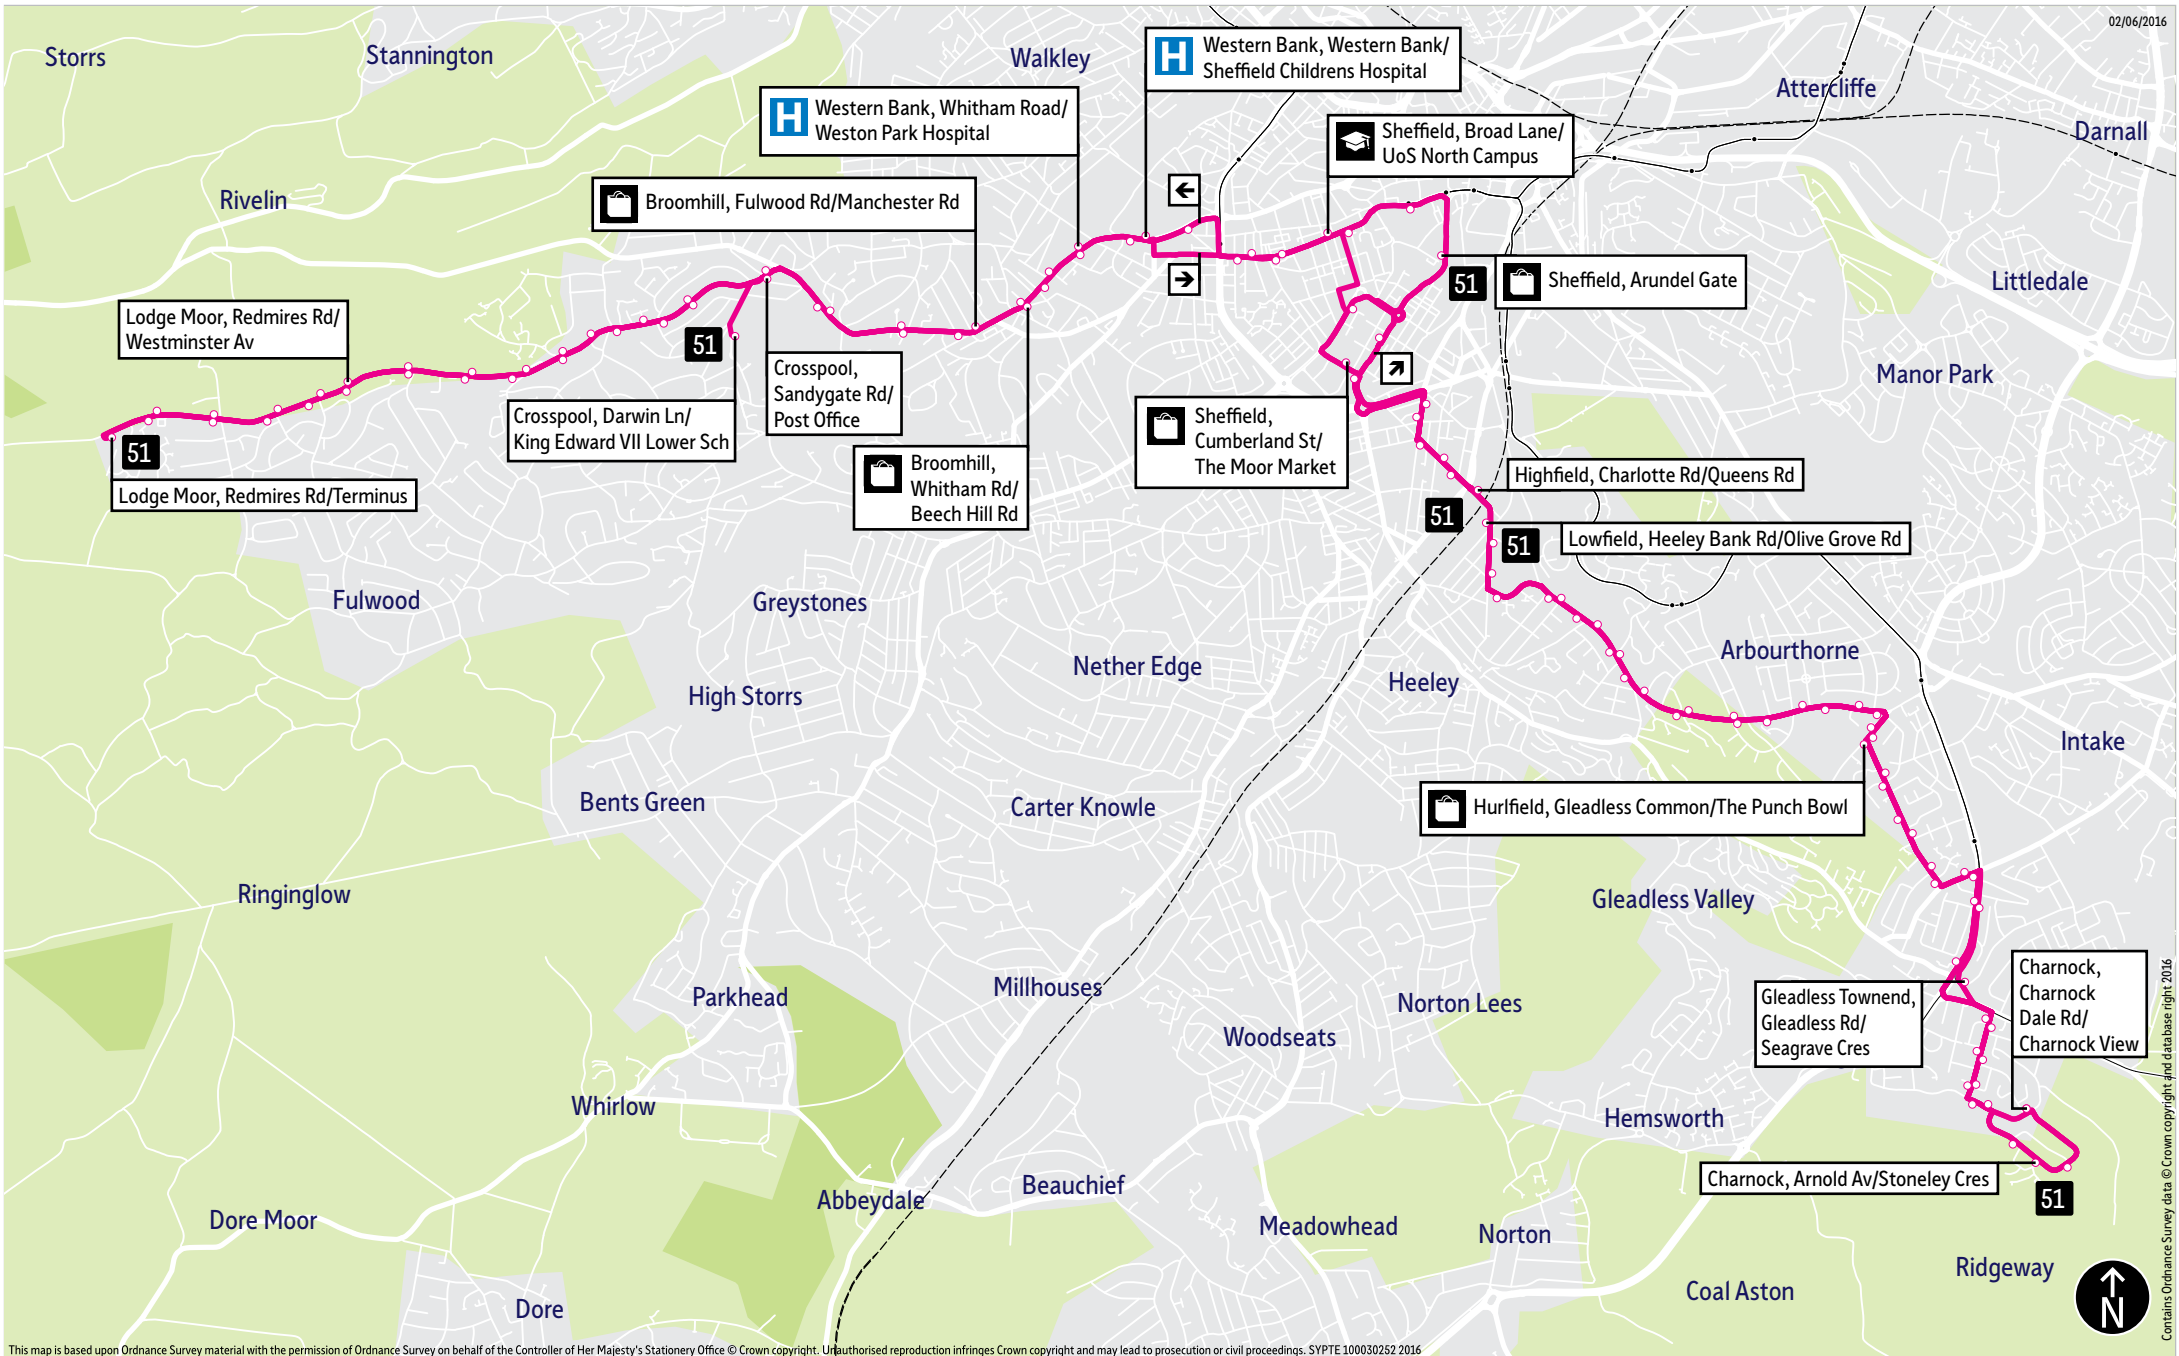

Bus route map for service 51

02/06/2016

= Terminus point
 = Public transport
 = Shopping area
 = Bus route & stops
 = Rail line & station
 = Tram route & stop

Contains Ordnance Survey data © Crown copyright and database right 2016