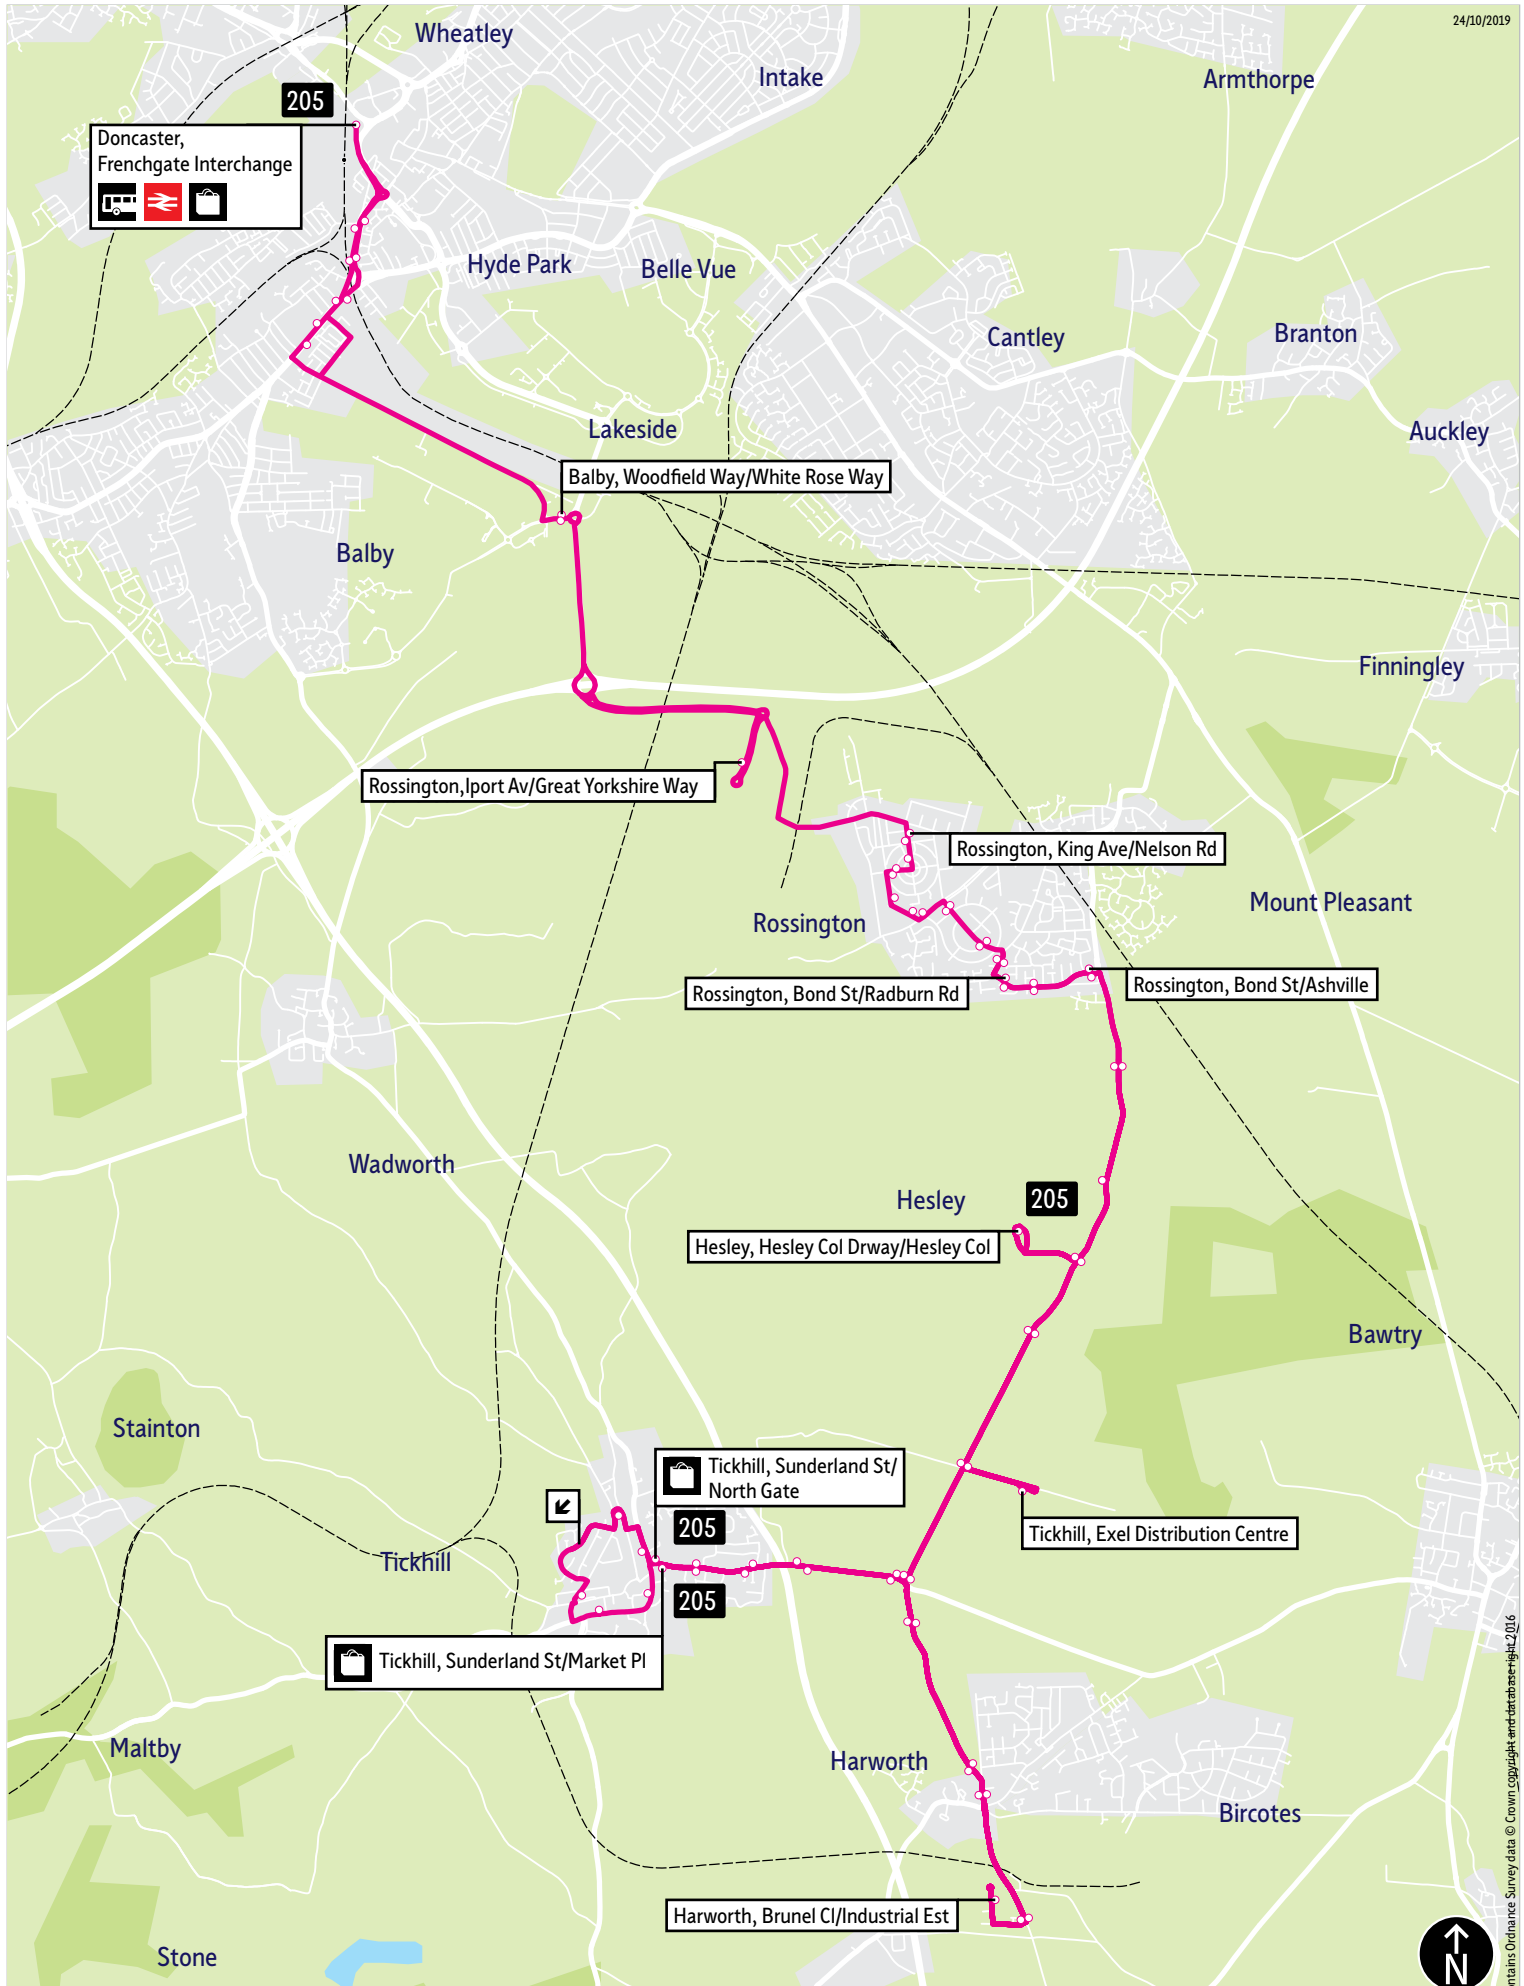

Bus route map for service 205

24/10/2019

= Terminus point
 = Public transport
 = Shopping area
 = Bus route & stops
 = Rail line & station
 = Tram route & stop

Contains Ordnance Survey data © Crown copyright and database right 2016