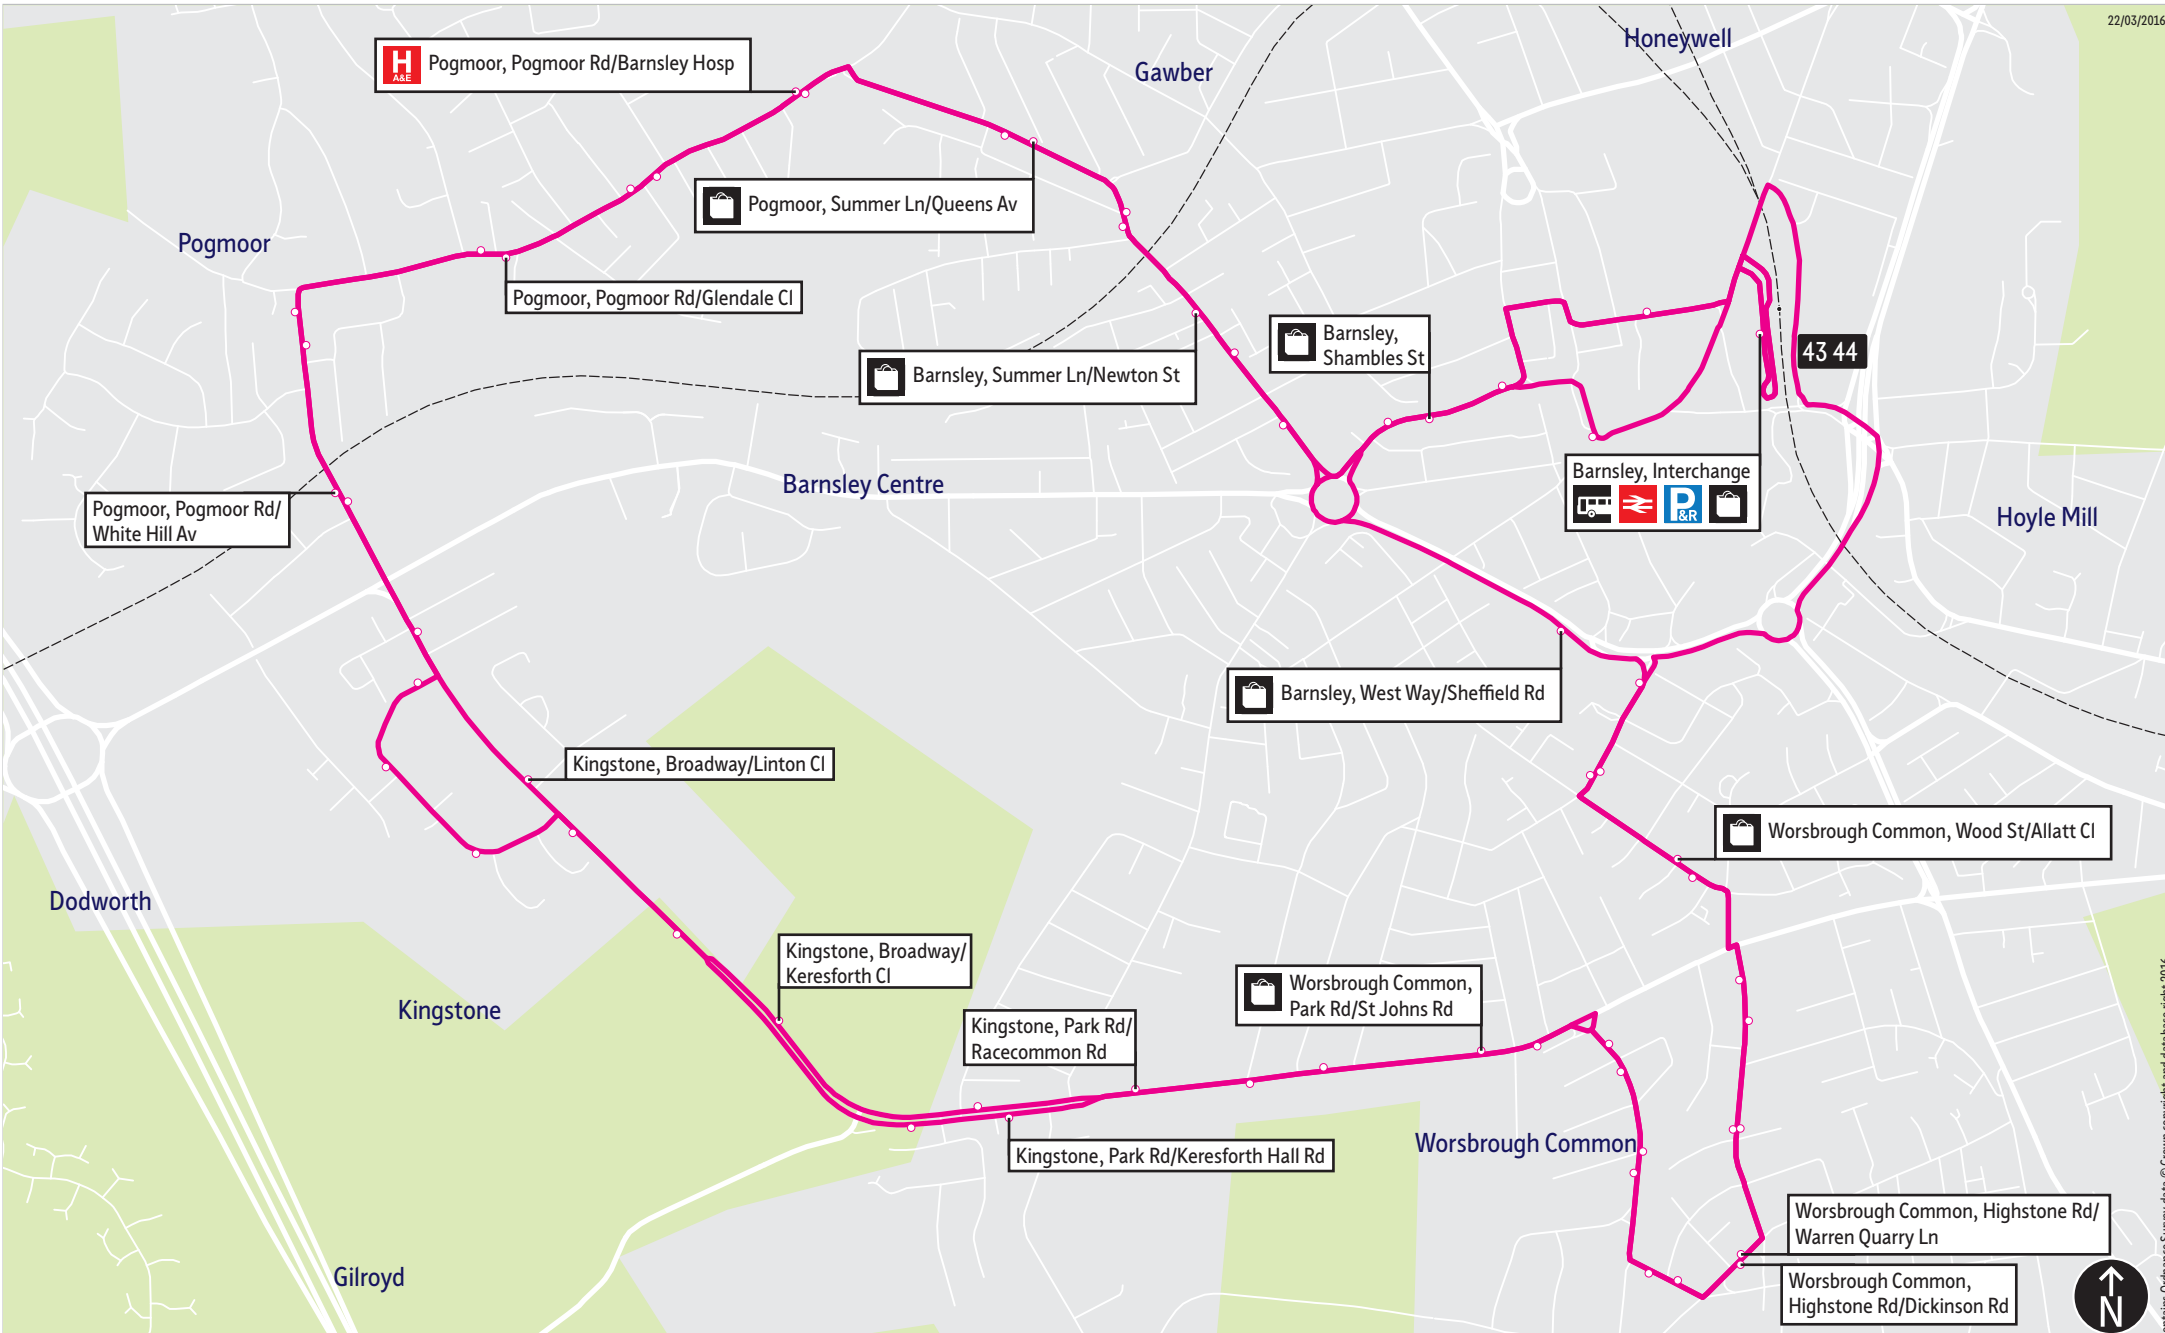

Bus route map for services 43 and 44

22/03/2016

- = Terminus point
- = Public transport
- = Shopping area
- = Bus route & stops
- = Rail line & station
- = Tram route & stop

Contains Ordnance Survey data © Crown copyright and database right 2016