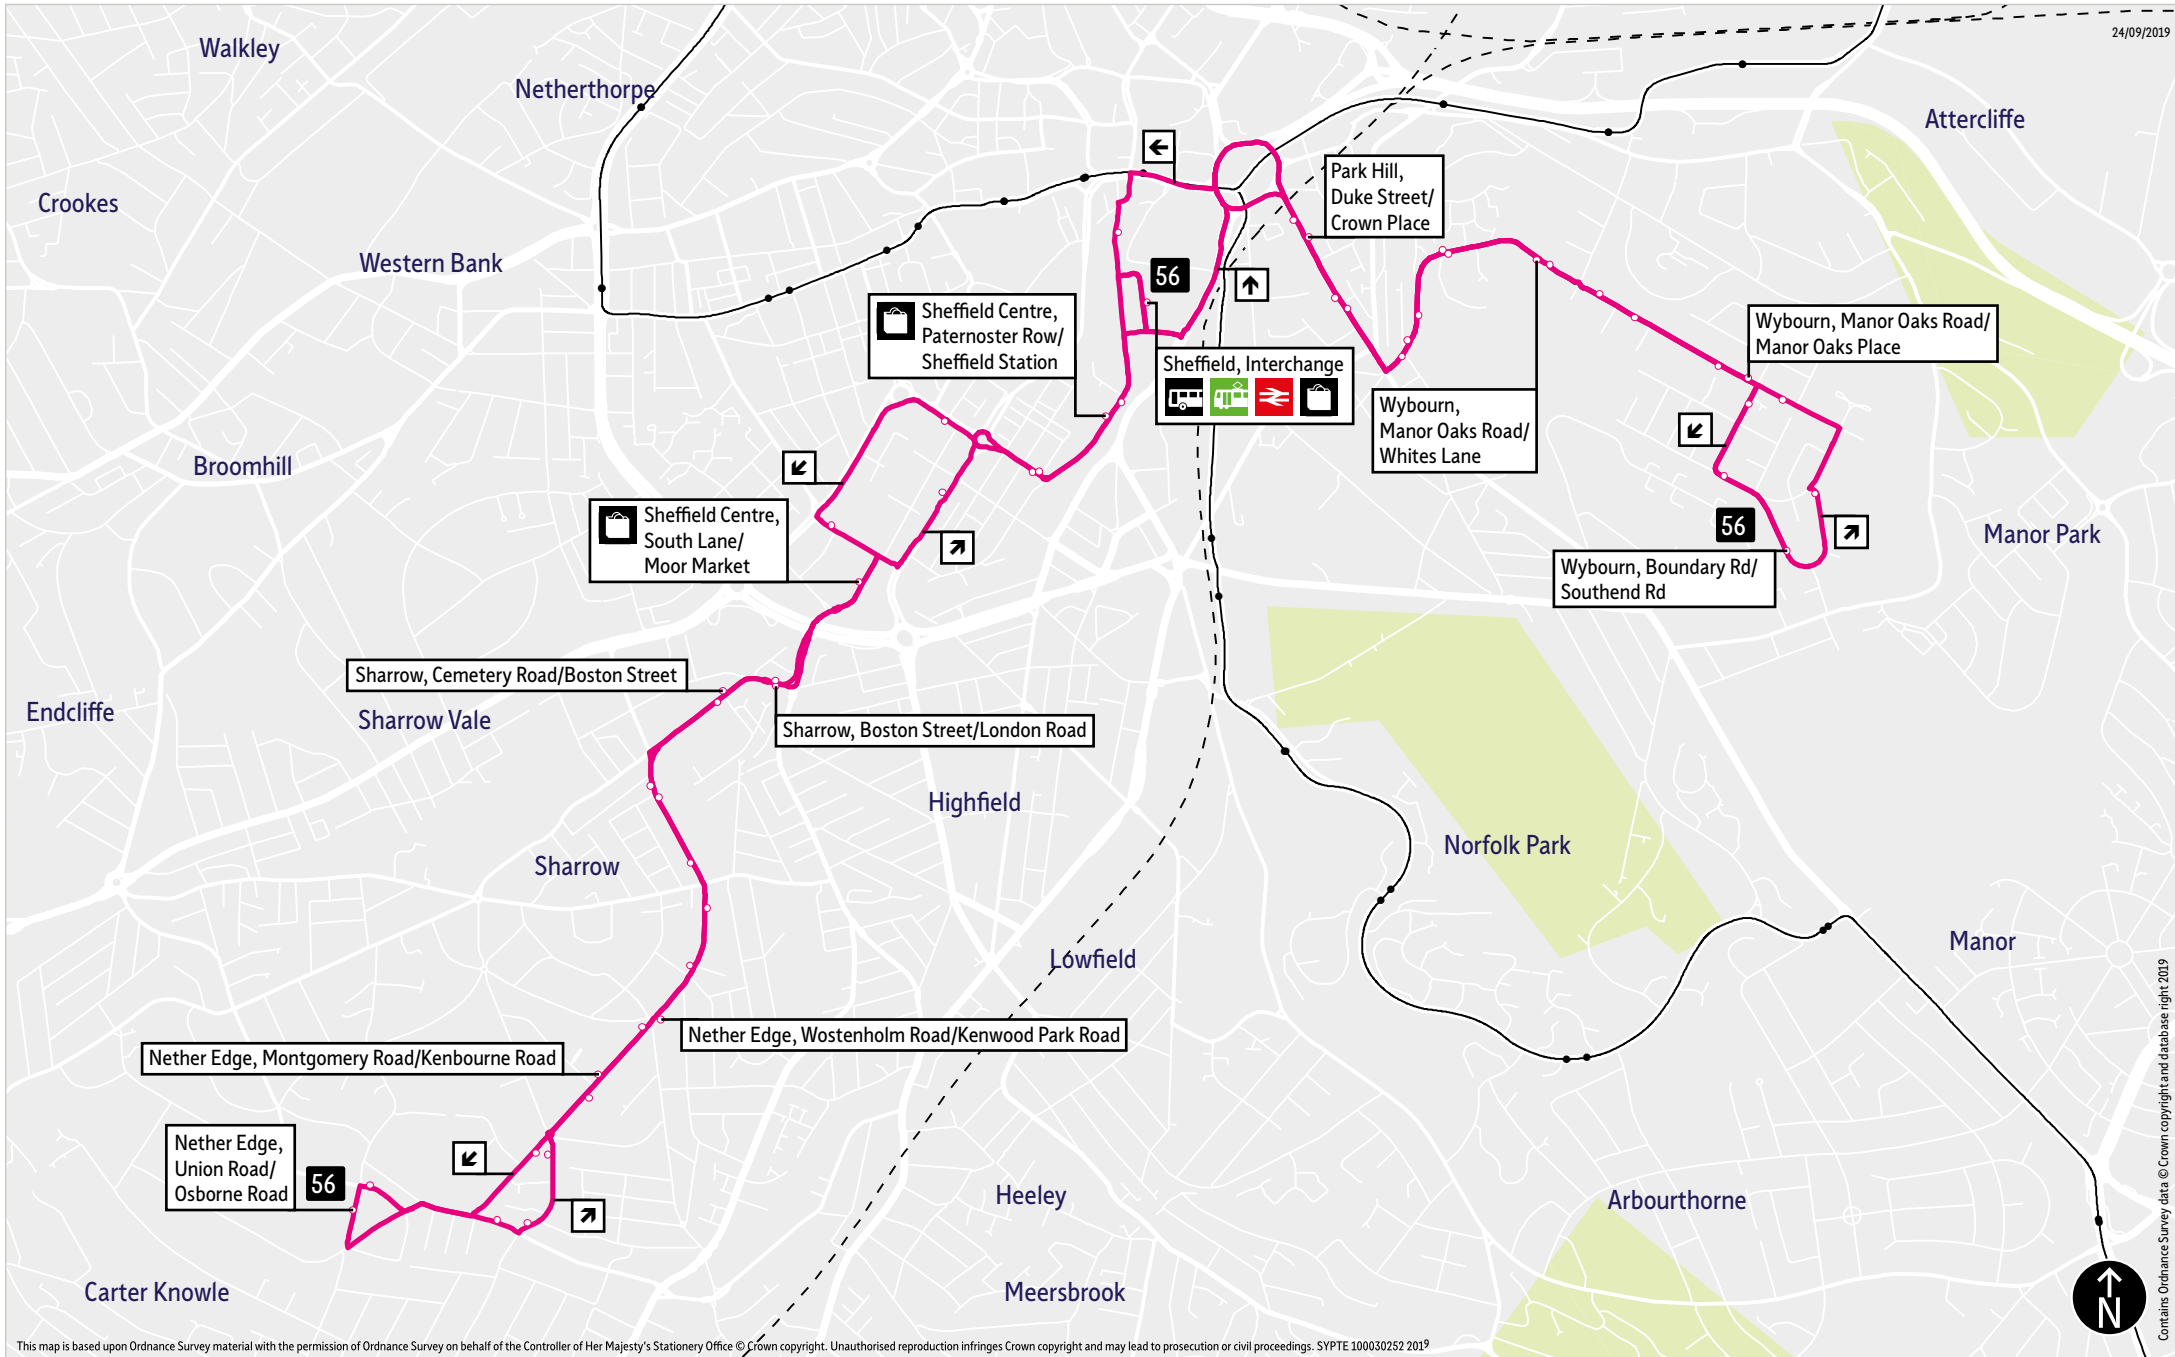

Bus route map for services 56

24/09/2019

= Terminus point

 = Public transport
 = Shopping area
 = Bus route & stops
 = Rail line & station
 = Tram route & stop

Contains Ordnance Survey data © Crown copyright and database right 2019