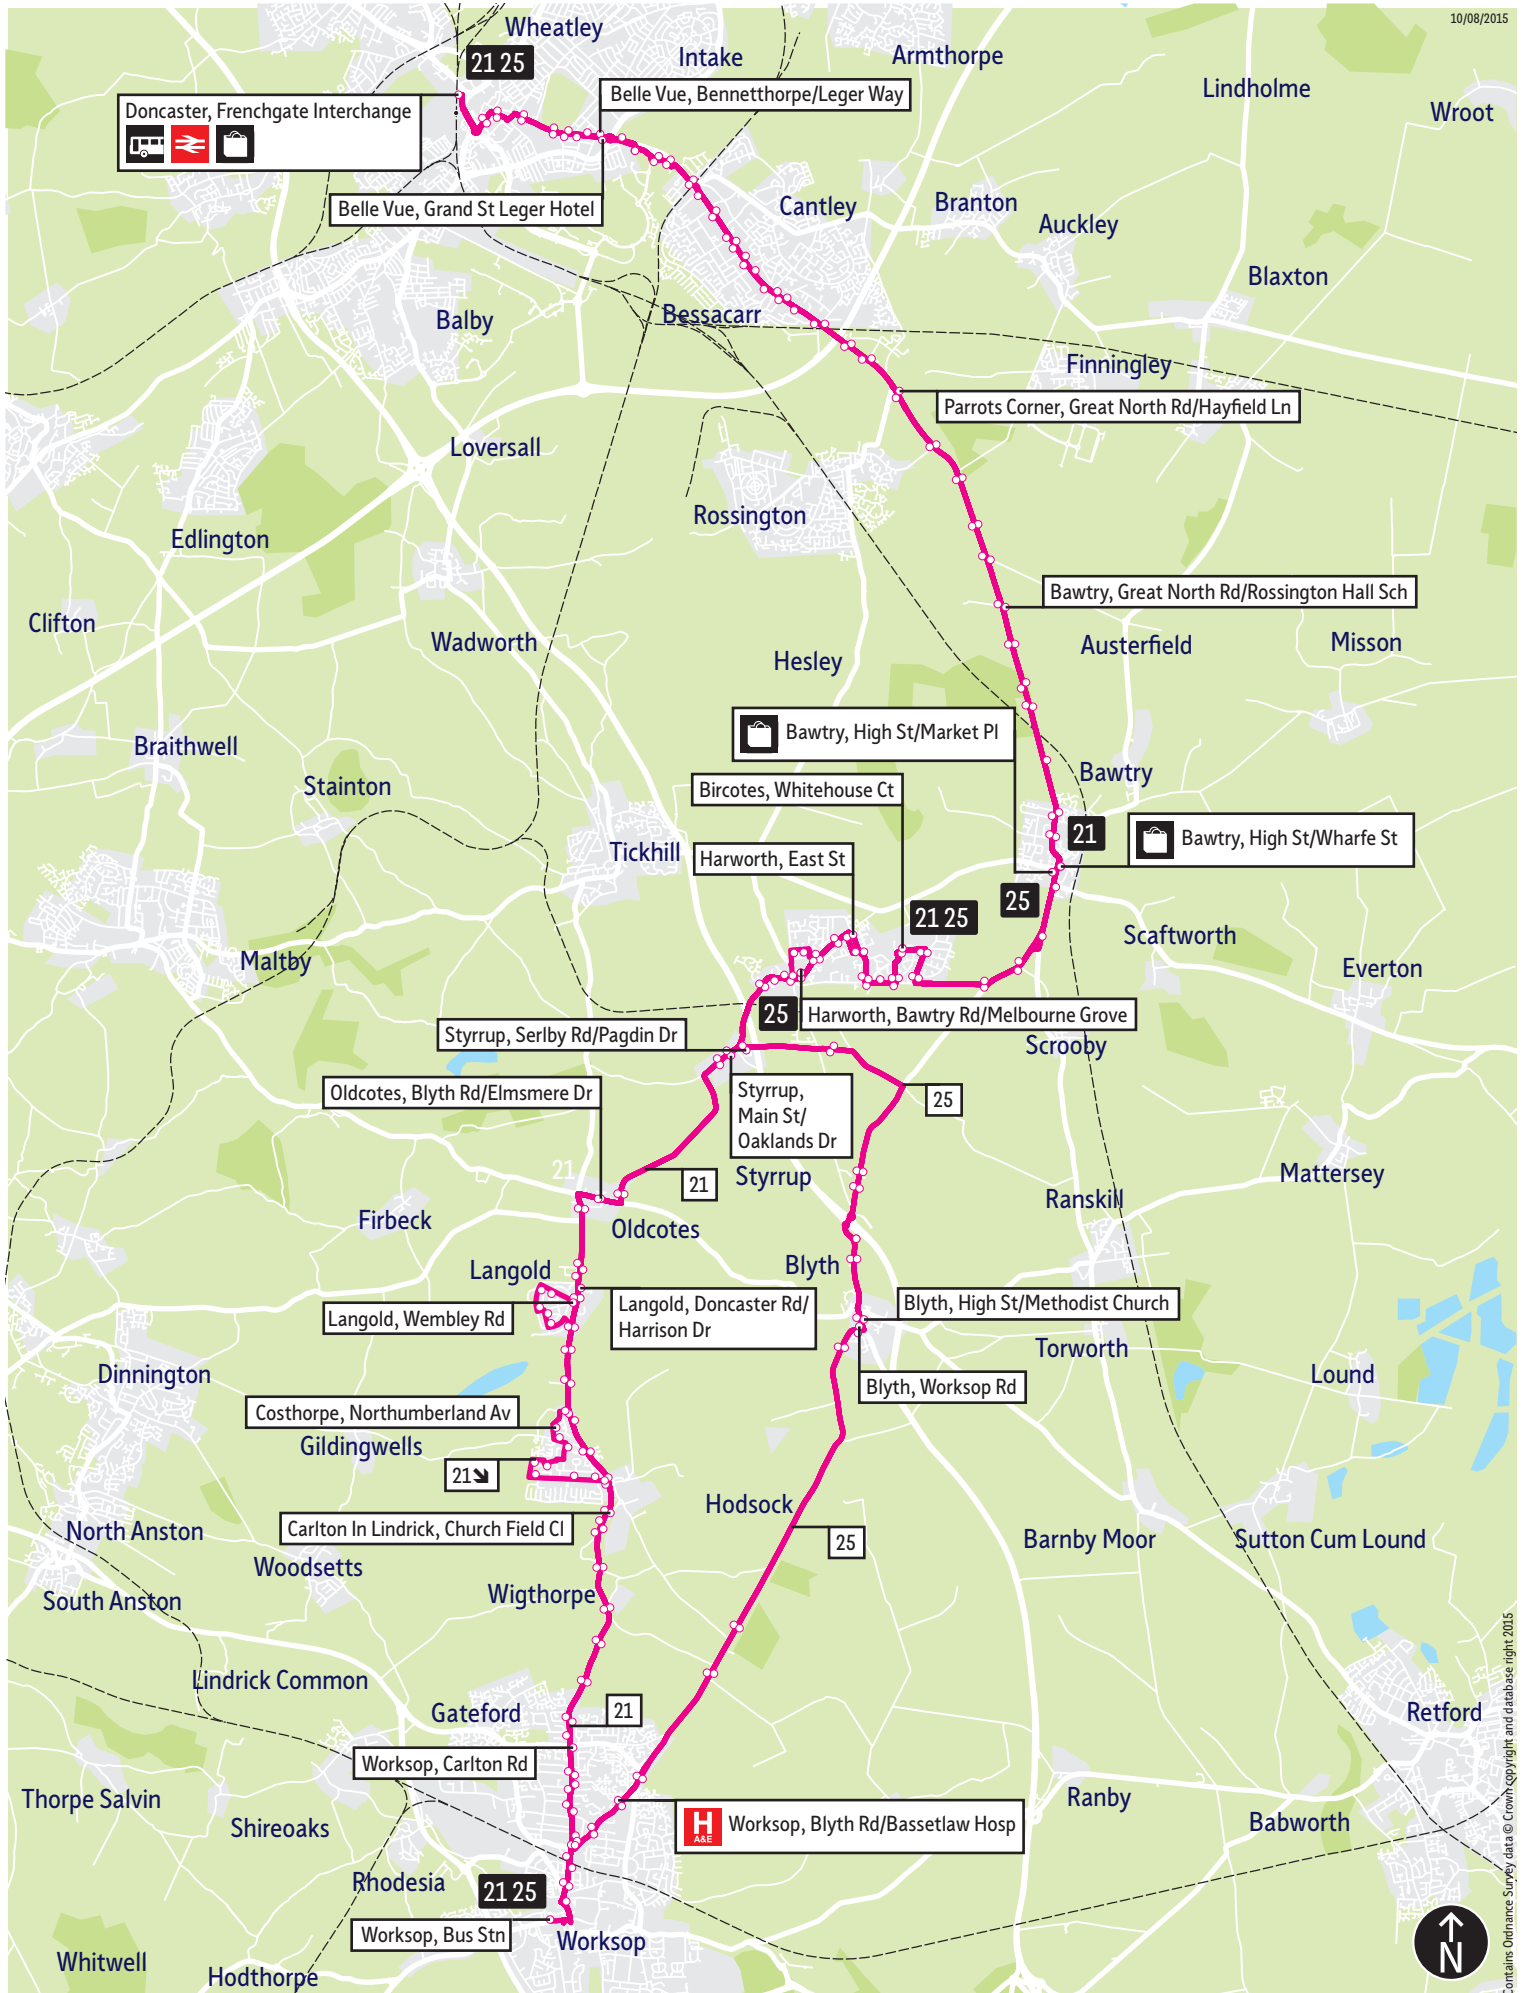

Bus route map for services 21 and 25

10/08/2015

Contains Ordnance Survey data © Crown copyright and database right 2015

- = Terminus point
- = Public transport
- = Shopping area
- = Bus route & stops
- = Rail line & station
- = Tram route & stop