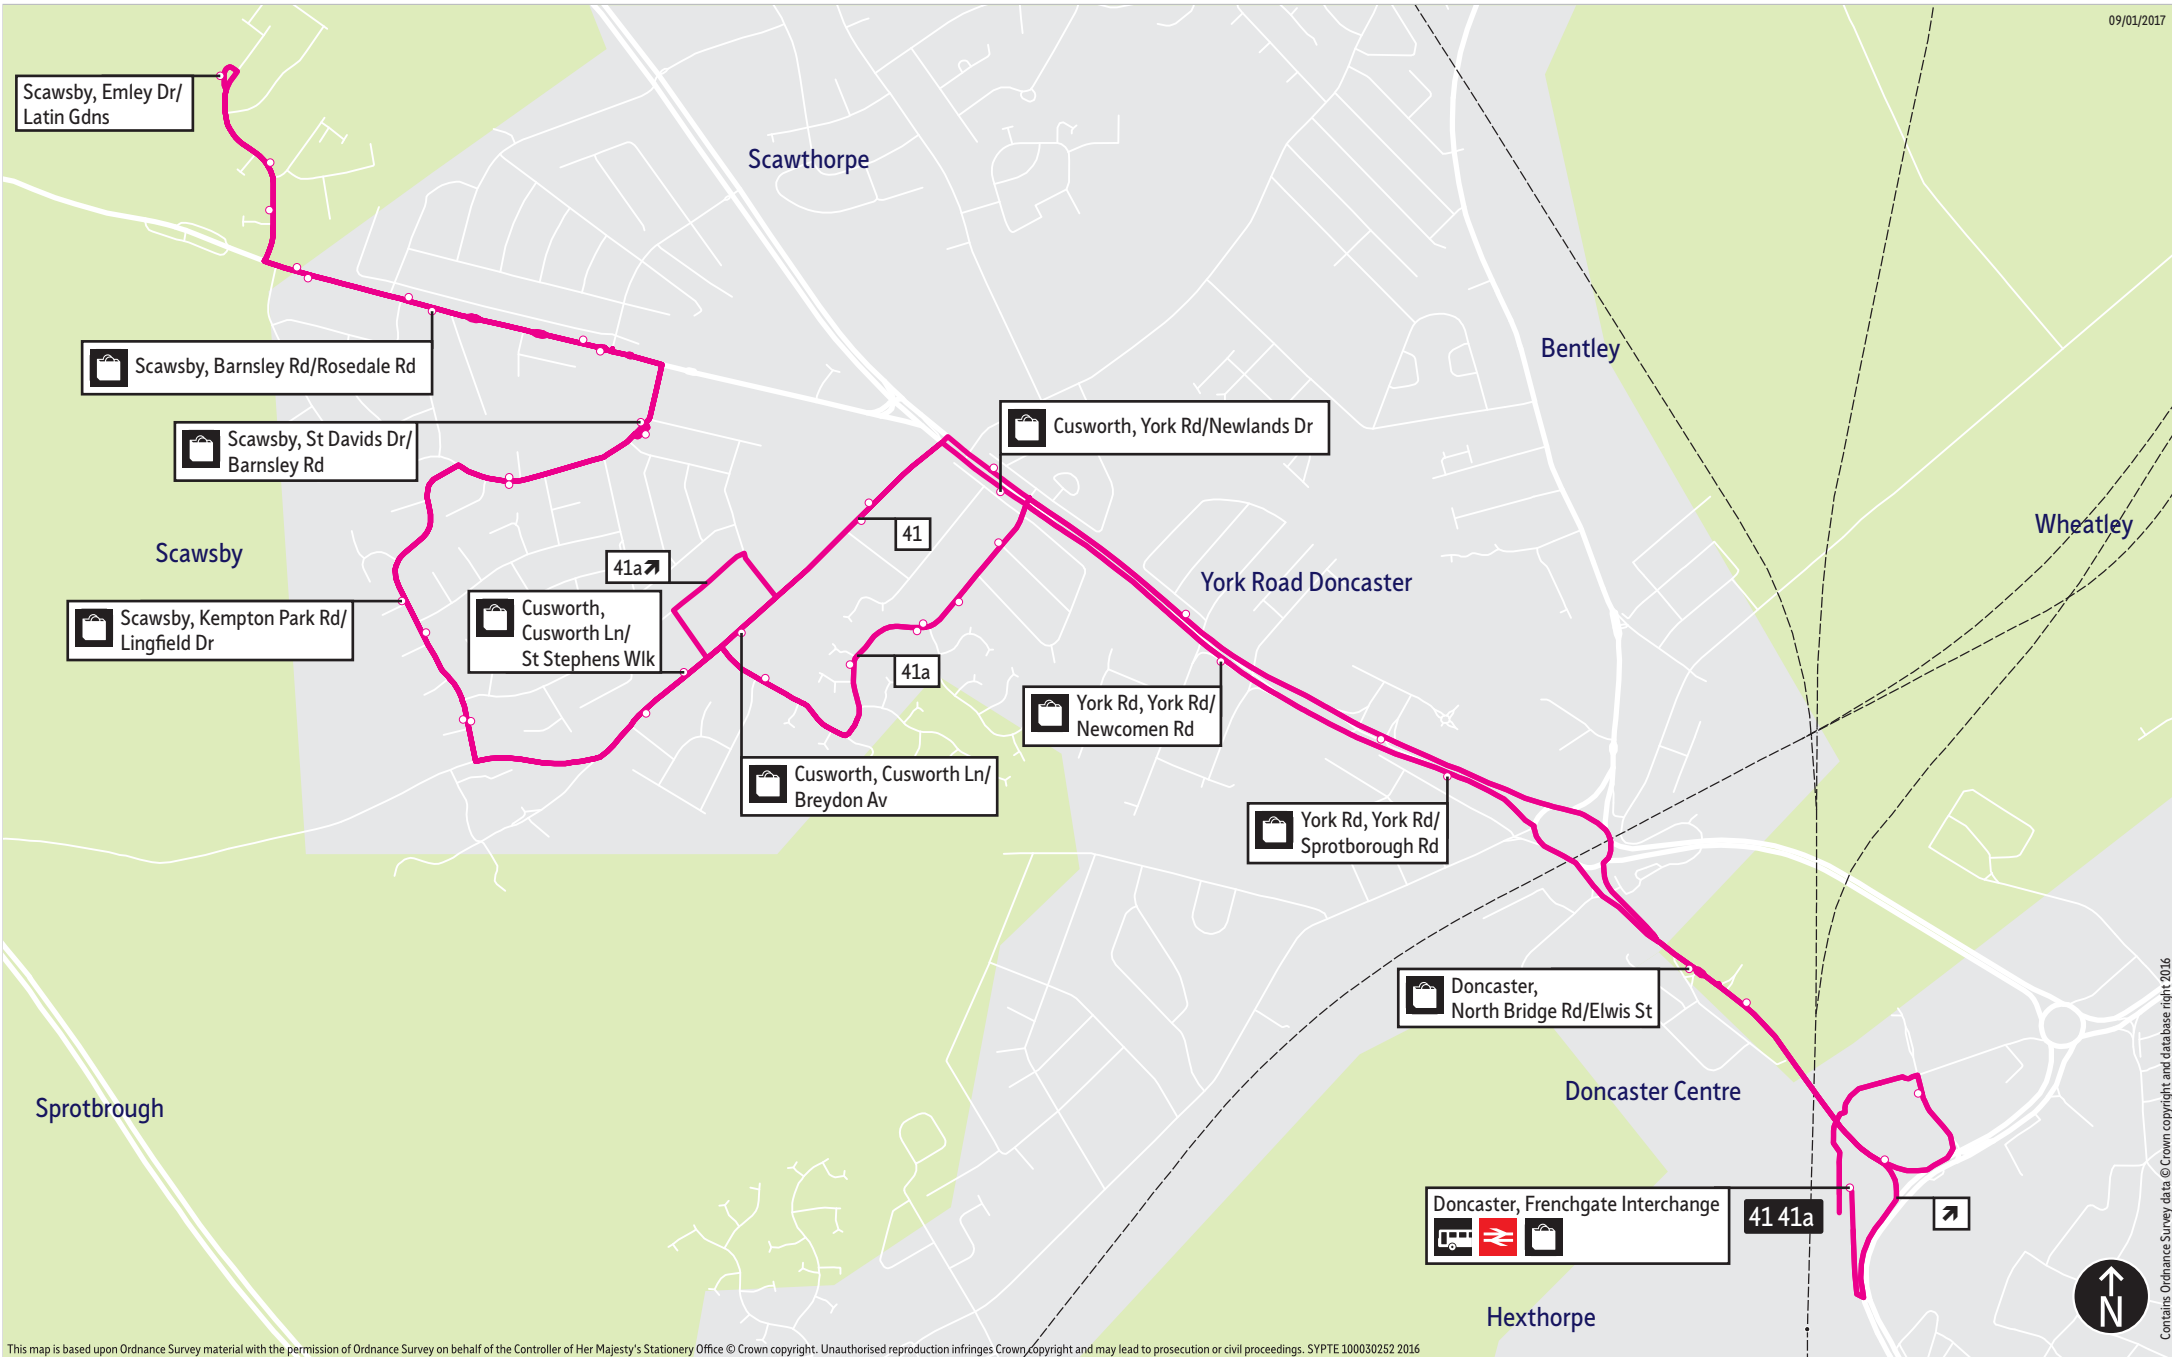

Bus route map for services 41 and 41a

09/01/2017

■ = Terminus point
= Public transport
= Shopping area
= Bus route & stops
= Rail line & station
= Tram route & stop

Contains Ordnance Survey data © Crown copyright and database right 2016