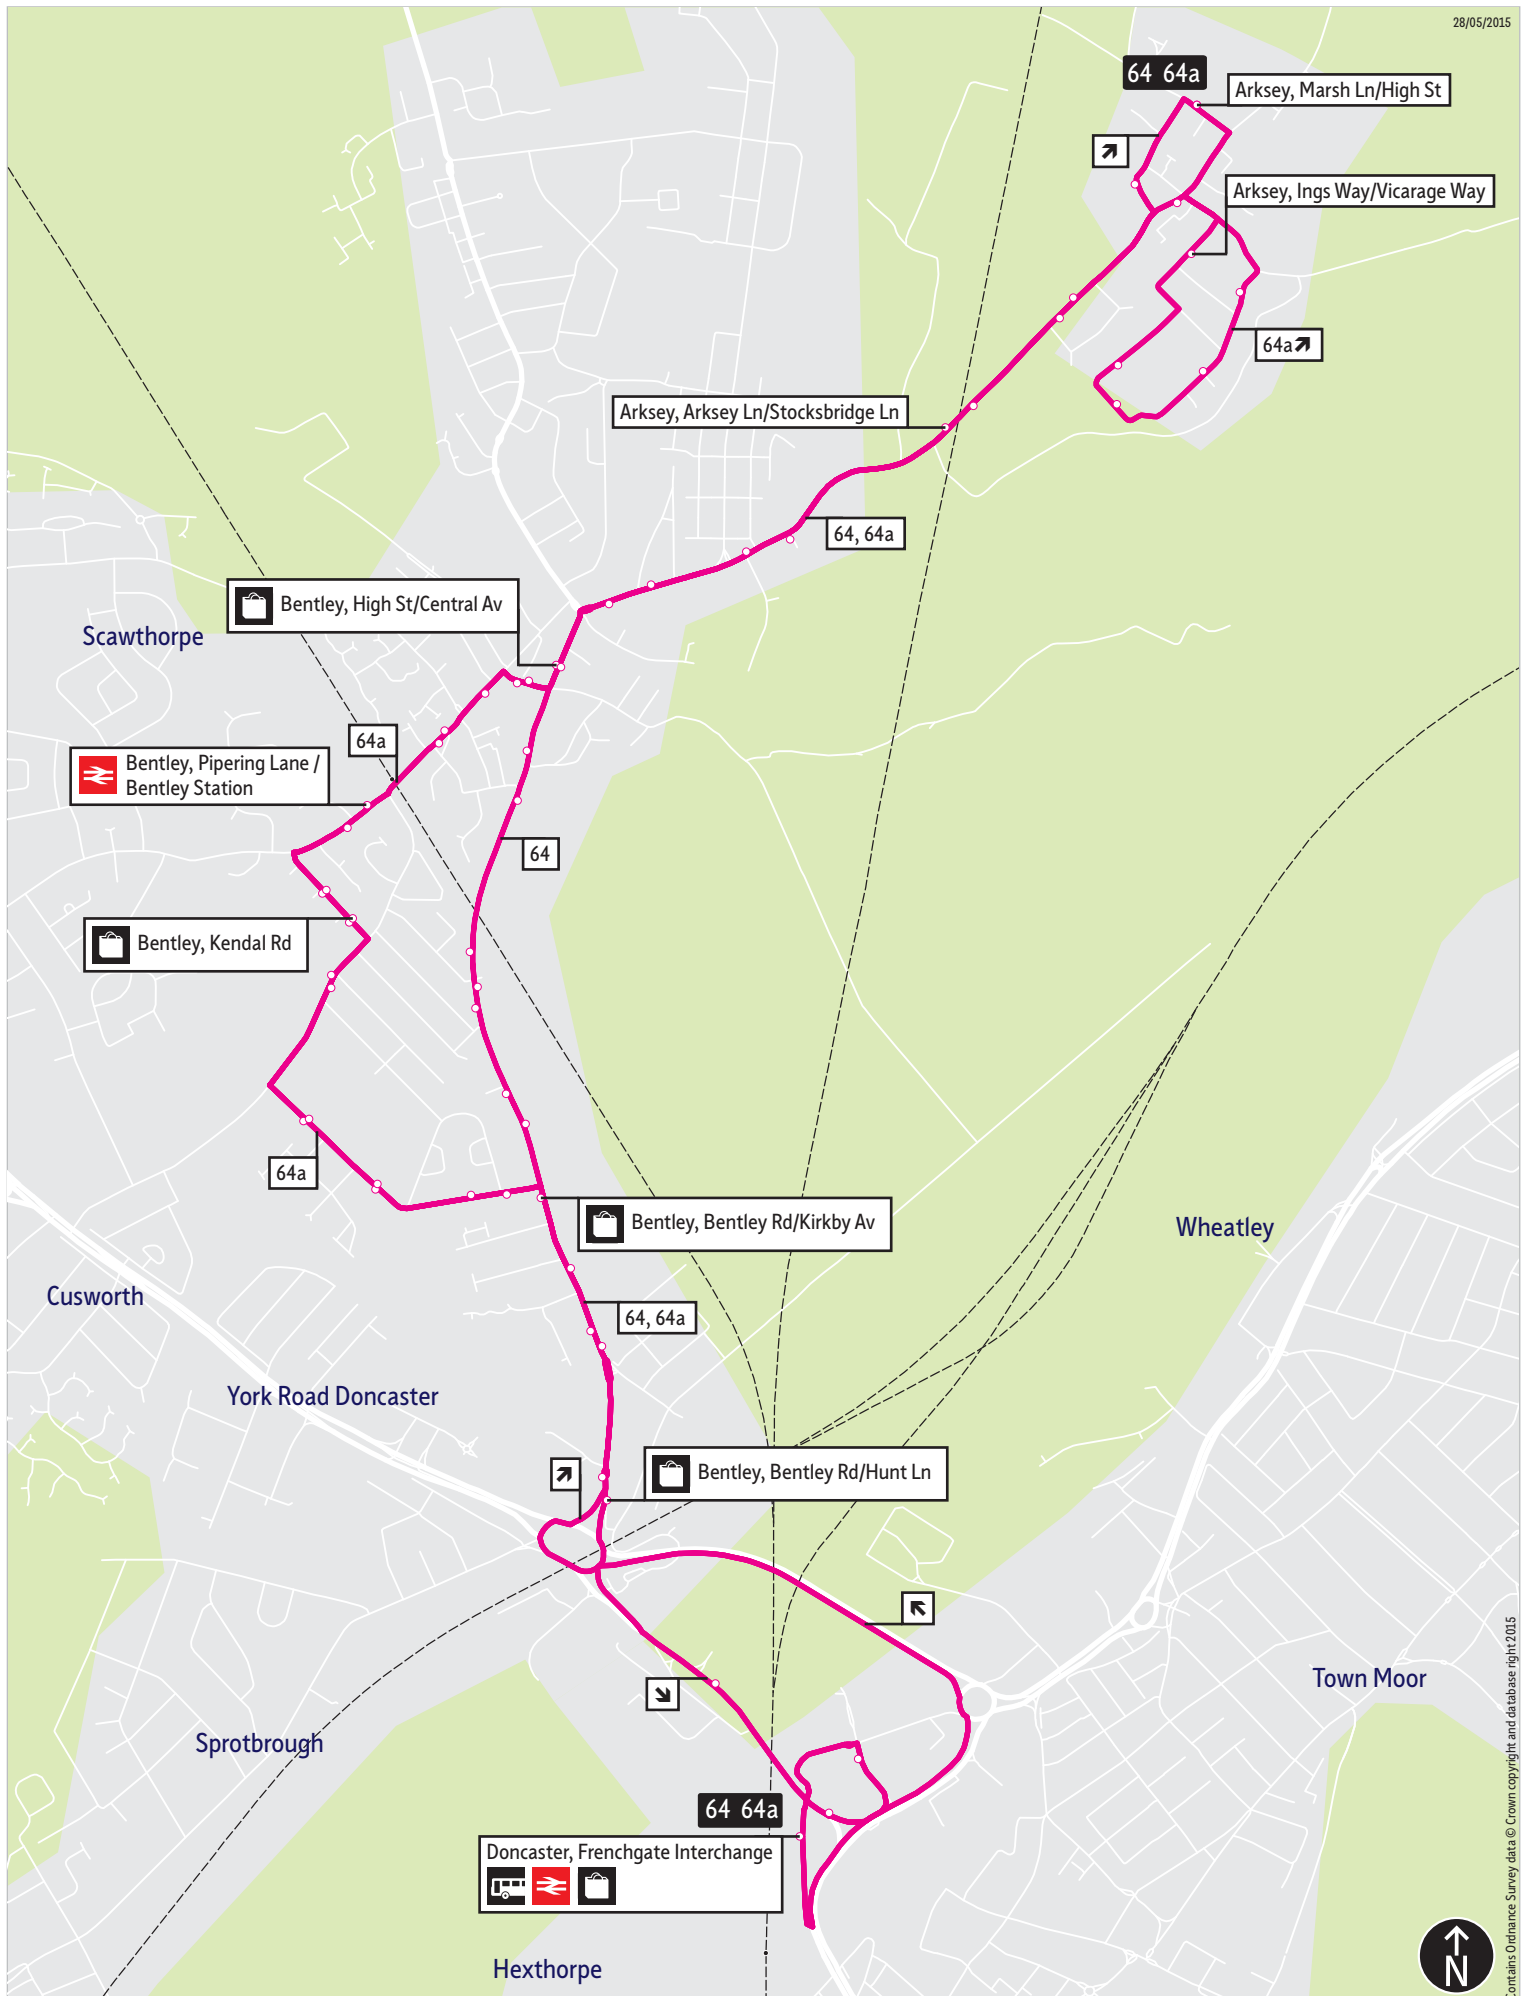

Bus route map for services 64 and 64a

28/05/2015

■ = Terminus point
🚌 🚊 🚉 P &R = Public transport
🛍️ = Shopping area
🚦 = Bus route & stops
--- = Rail line & station
— = Tram route & stop