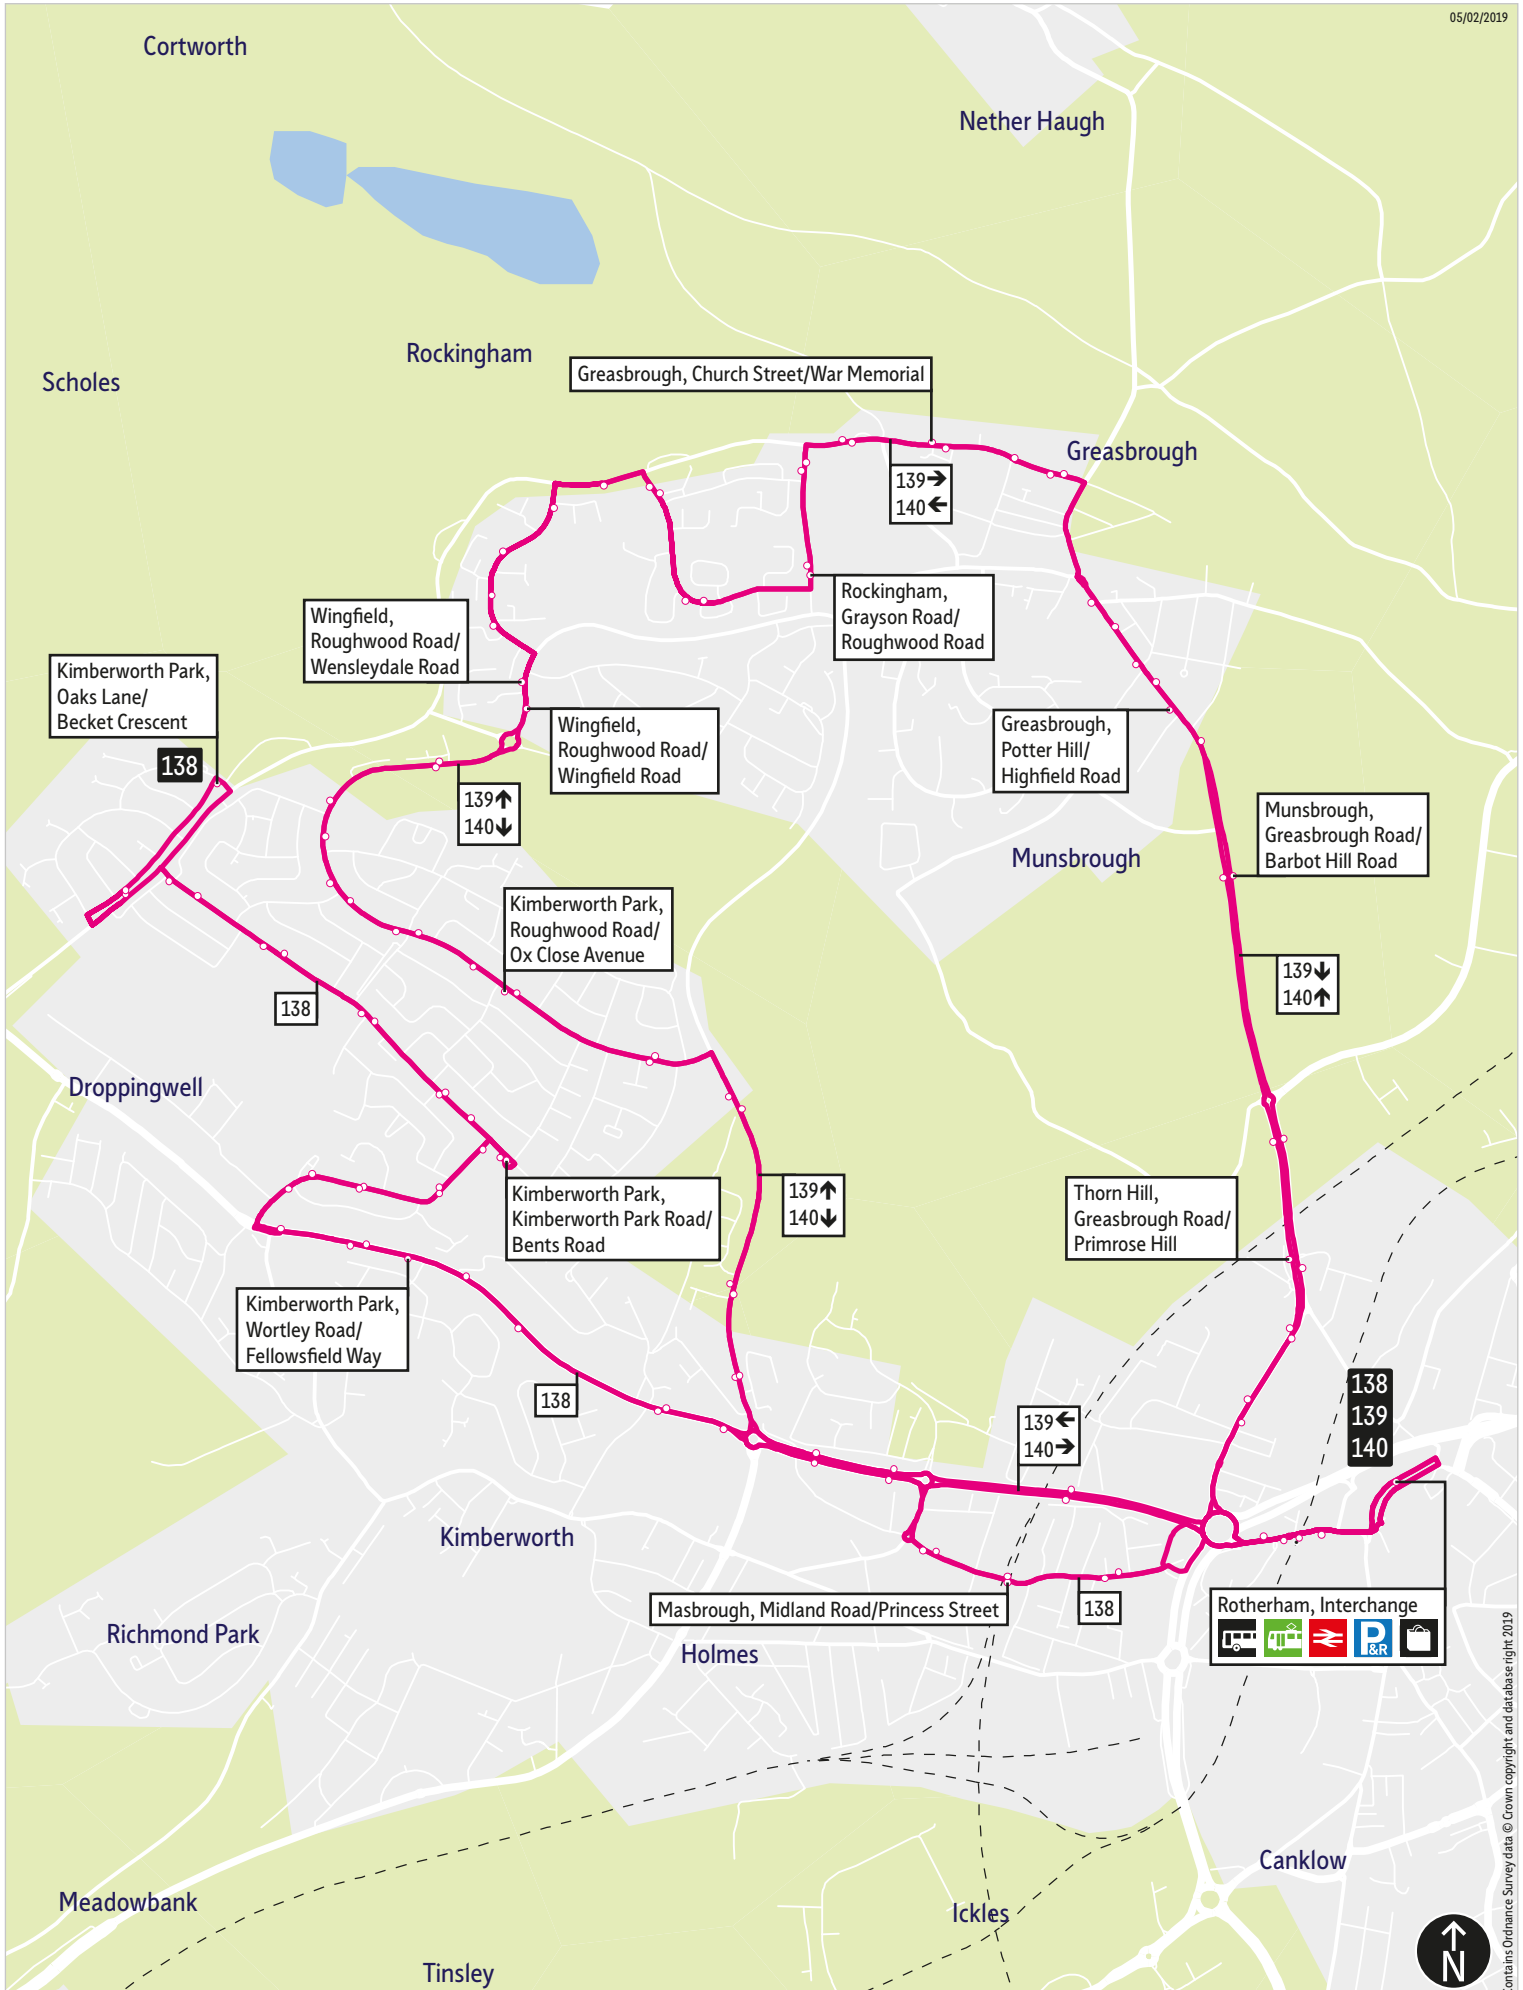

Bus route map for services 138, 139 and 140

05/02/2019

This map is based upon Ordnance Survey material with the permission of Ordnance Survey on behalf of the Controller of Her Majesty's Stationery Office © Crown copyright. Unauthorised reproduction infringes Crown copyright and may lead to prosecution or civil proceedings. SYPTE 100030252 2019

- = Terminus point
- = Public transport
- = Shopping area
- = Bus route & stops
- = Rail line & station
- = Tram route & stop