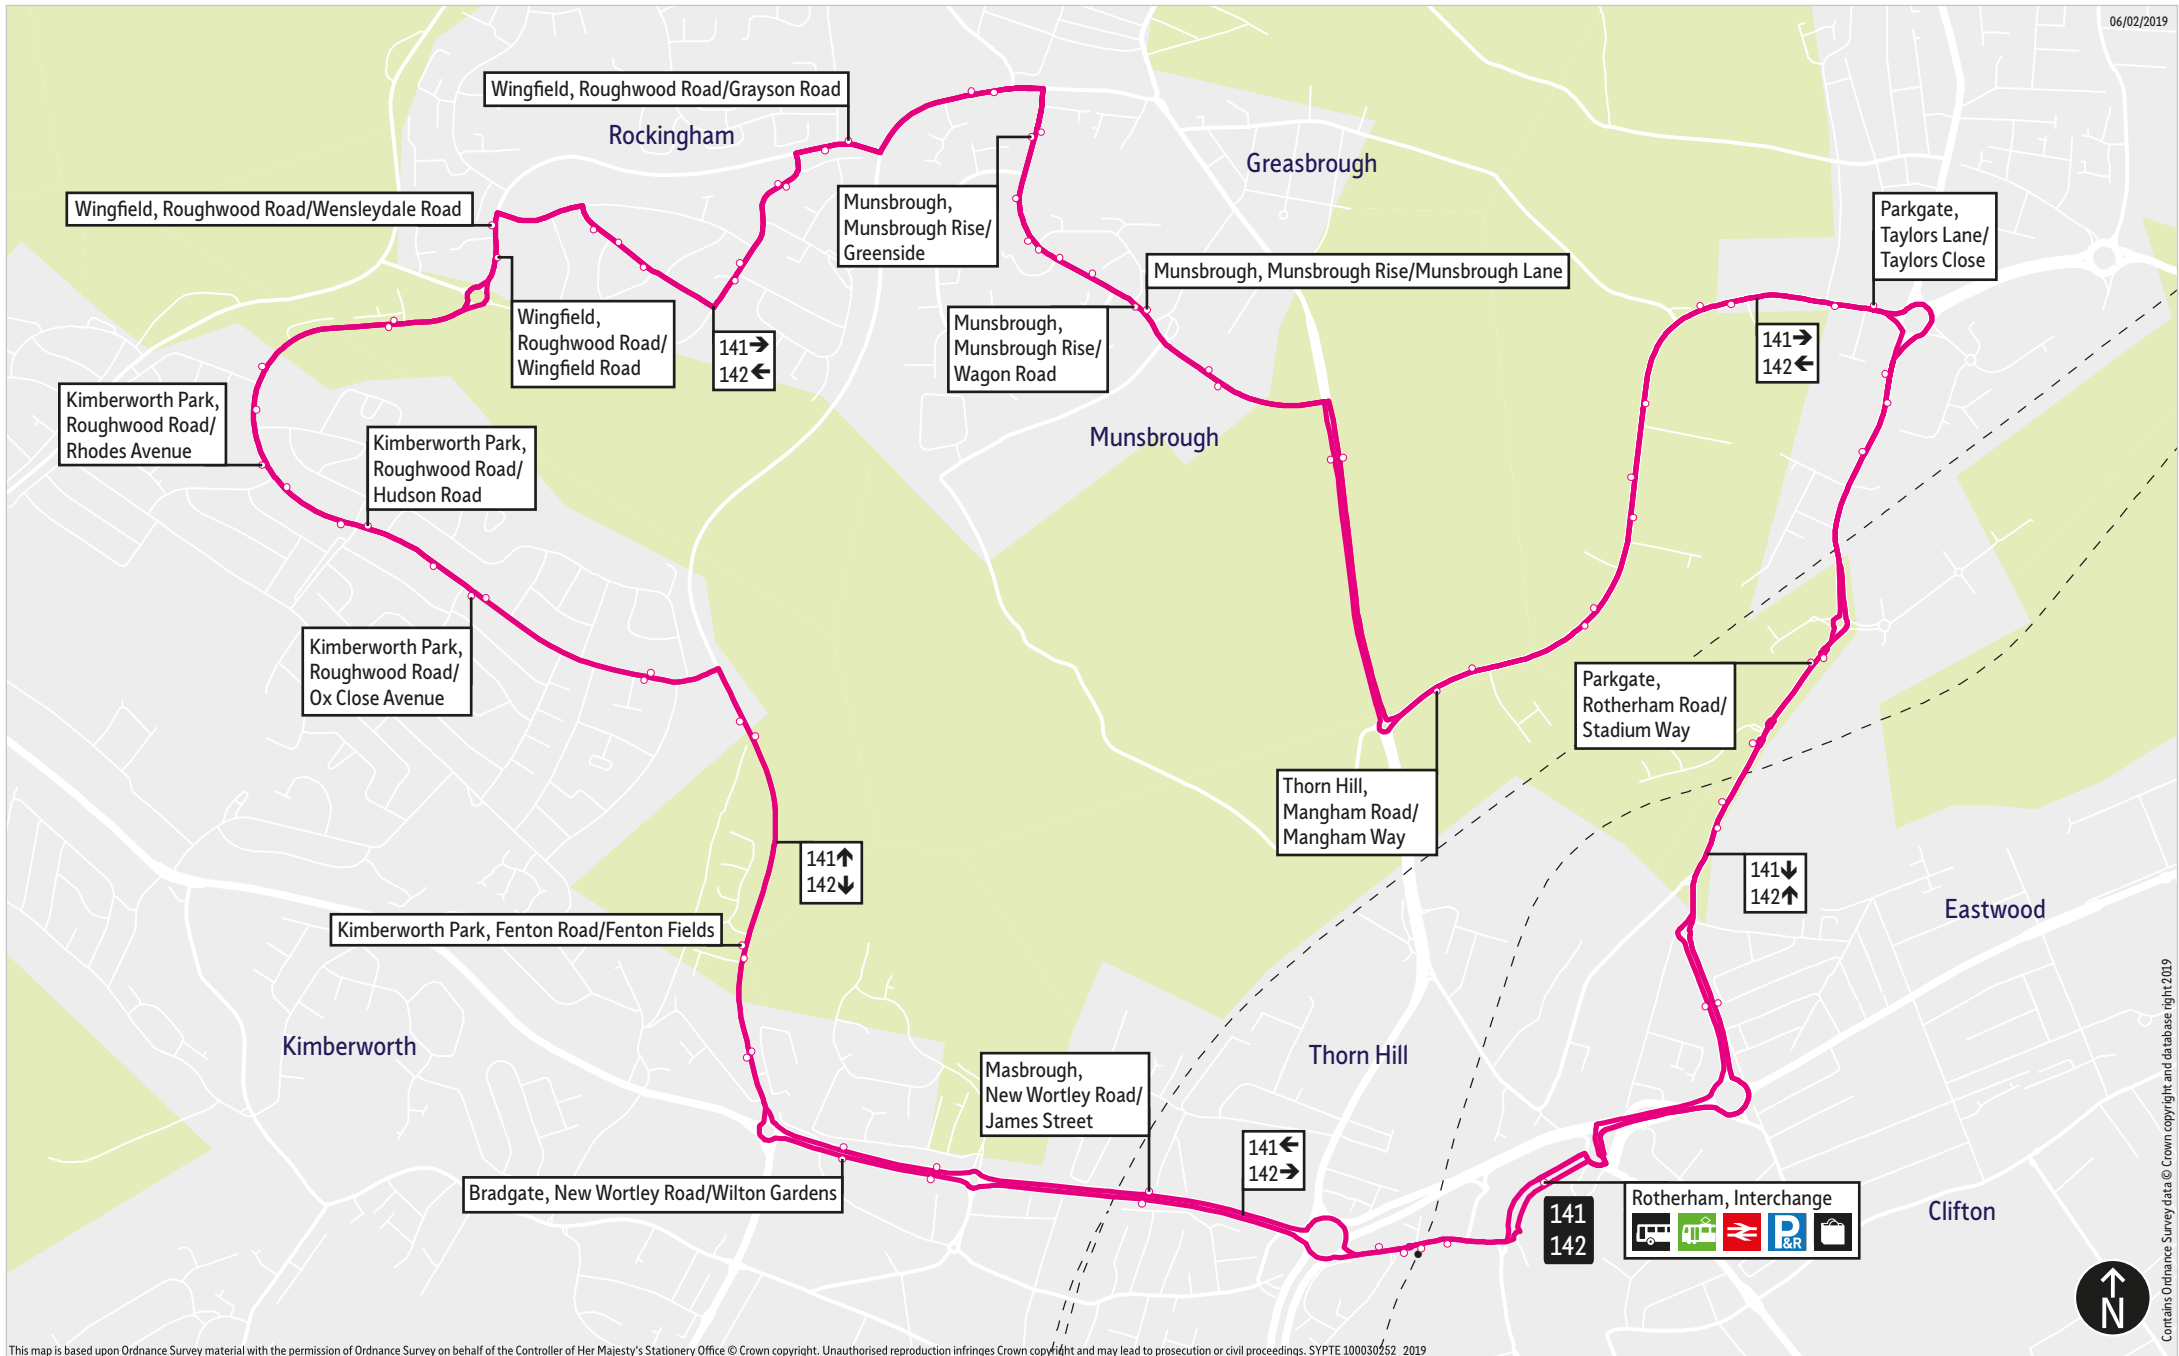

Bus route map for service 141 and 142

06/02/2019

= Terminus point
= Public transport
= Shopping area
= Bus route & stops
= Rail line & station
= Tram route & stop

Contains Ordnance Survey data © Crown copyright and database right 2019