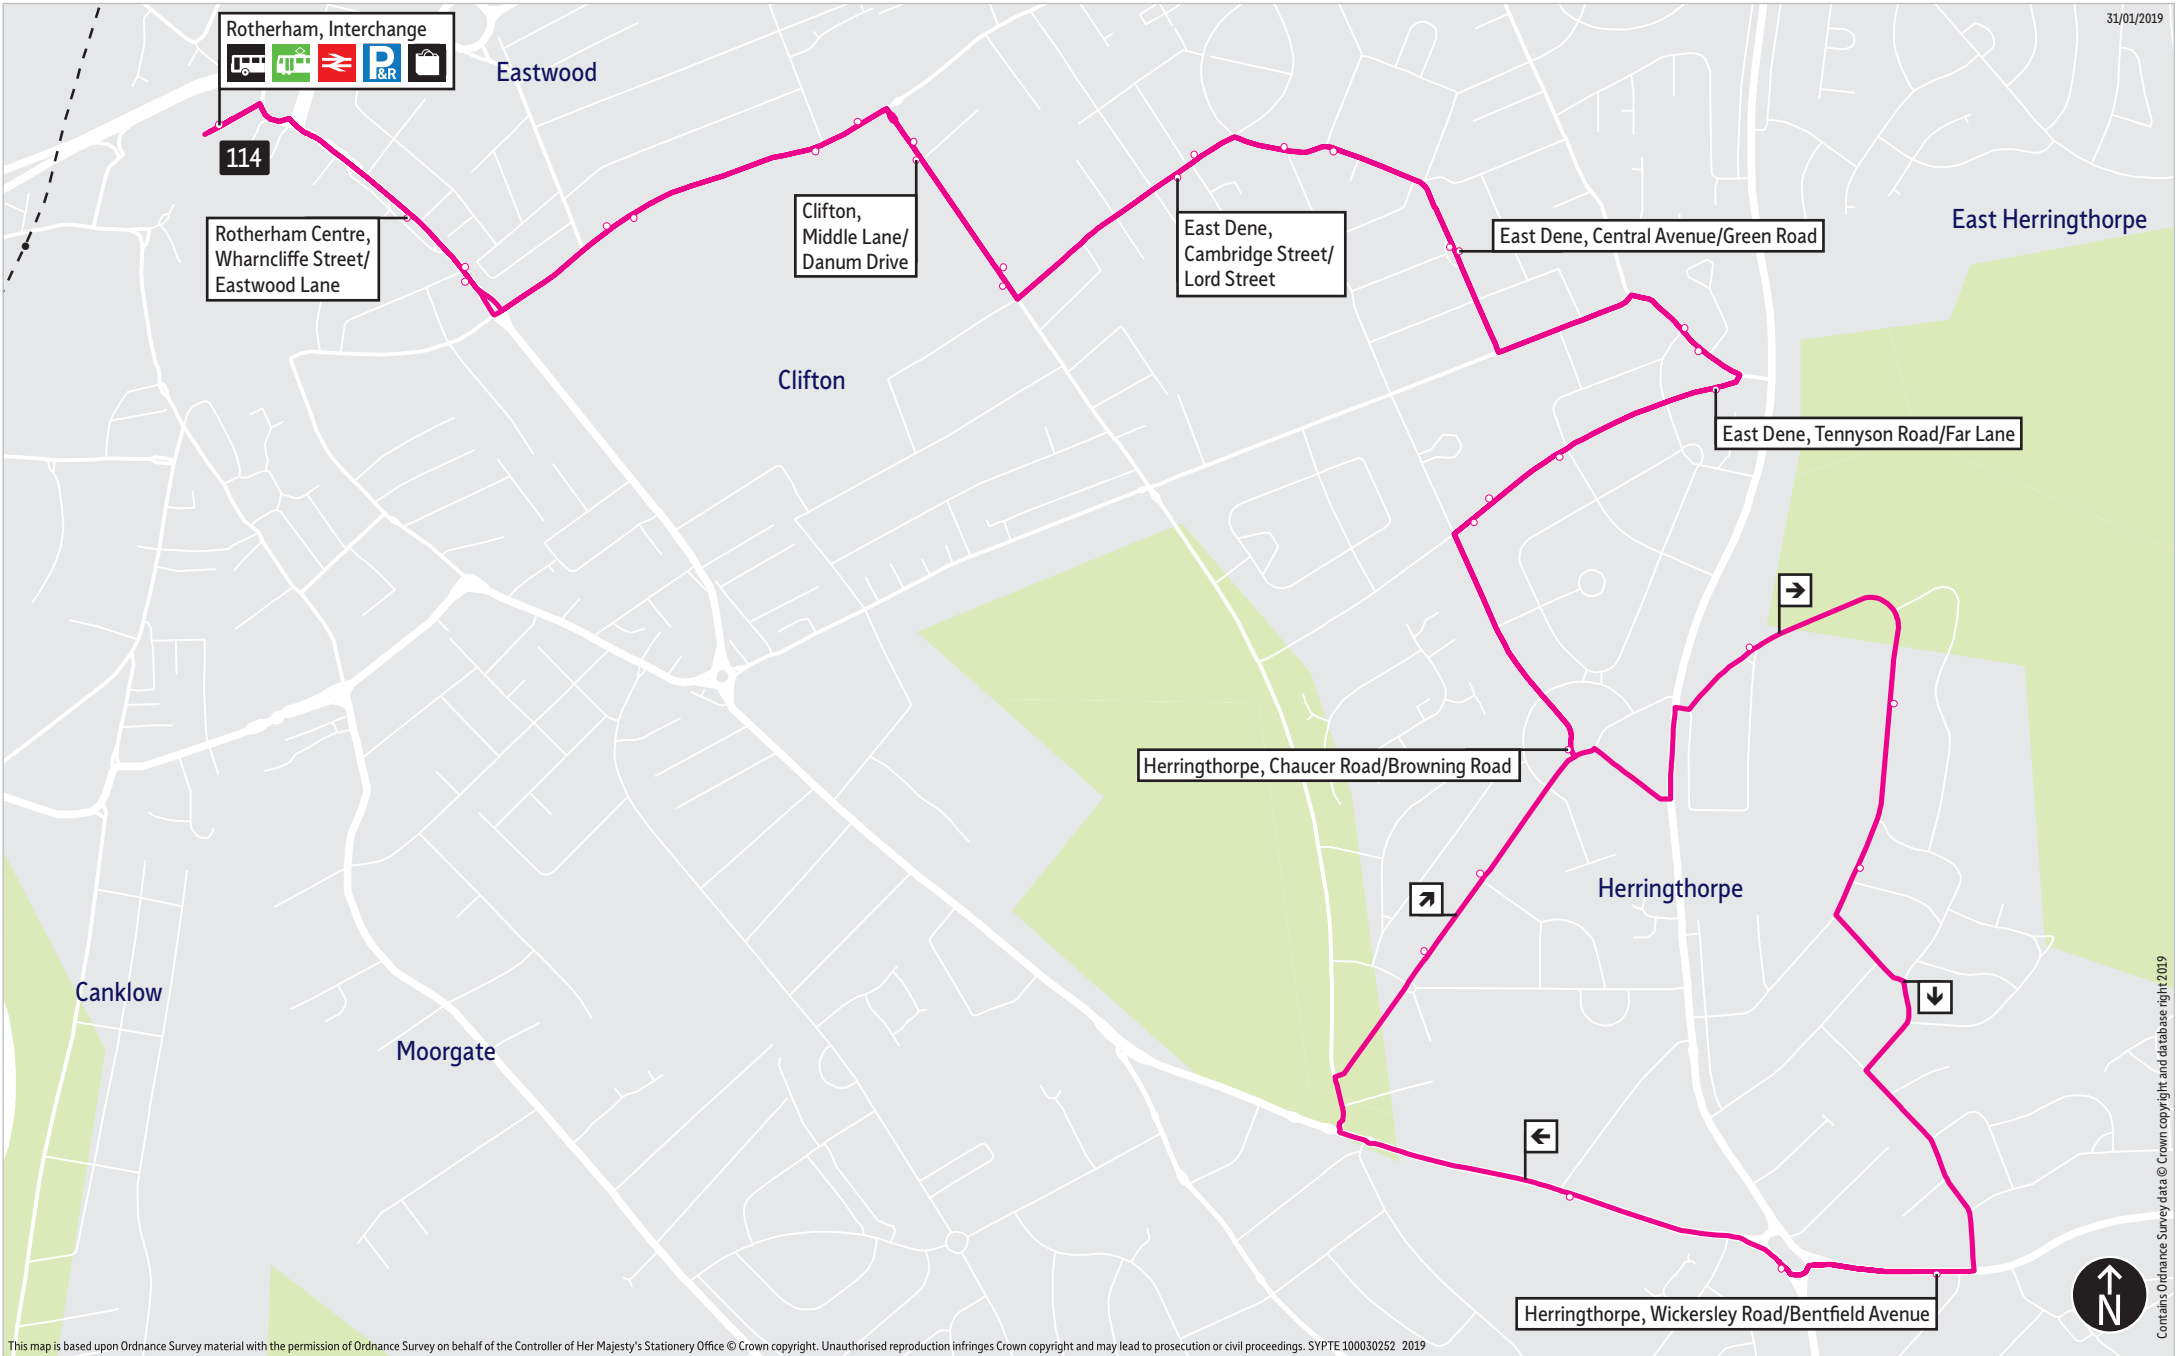

Bus route map for service 114

31/01/2019

■ = Terminus point
= Public transport
= Shopping area
= Bus route & stops
= Rail line & station
= Tram route & stop

Contains Ordnance Survey data © Crown copyright and database right 2019