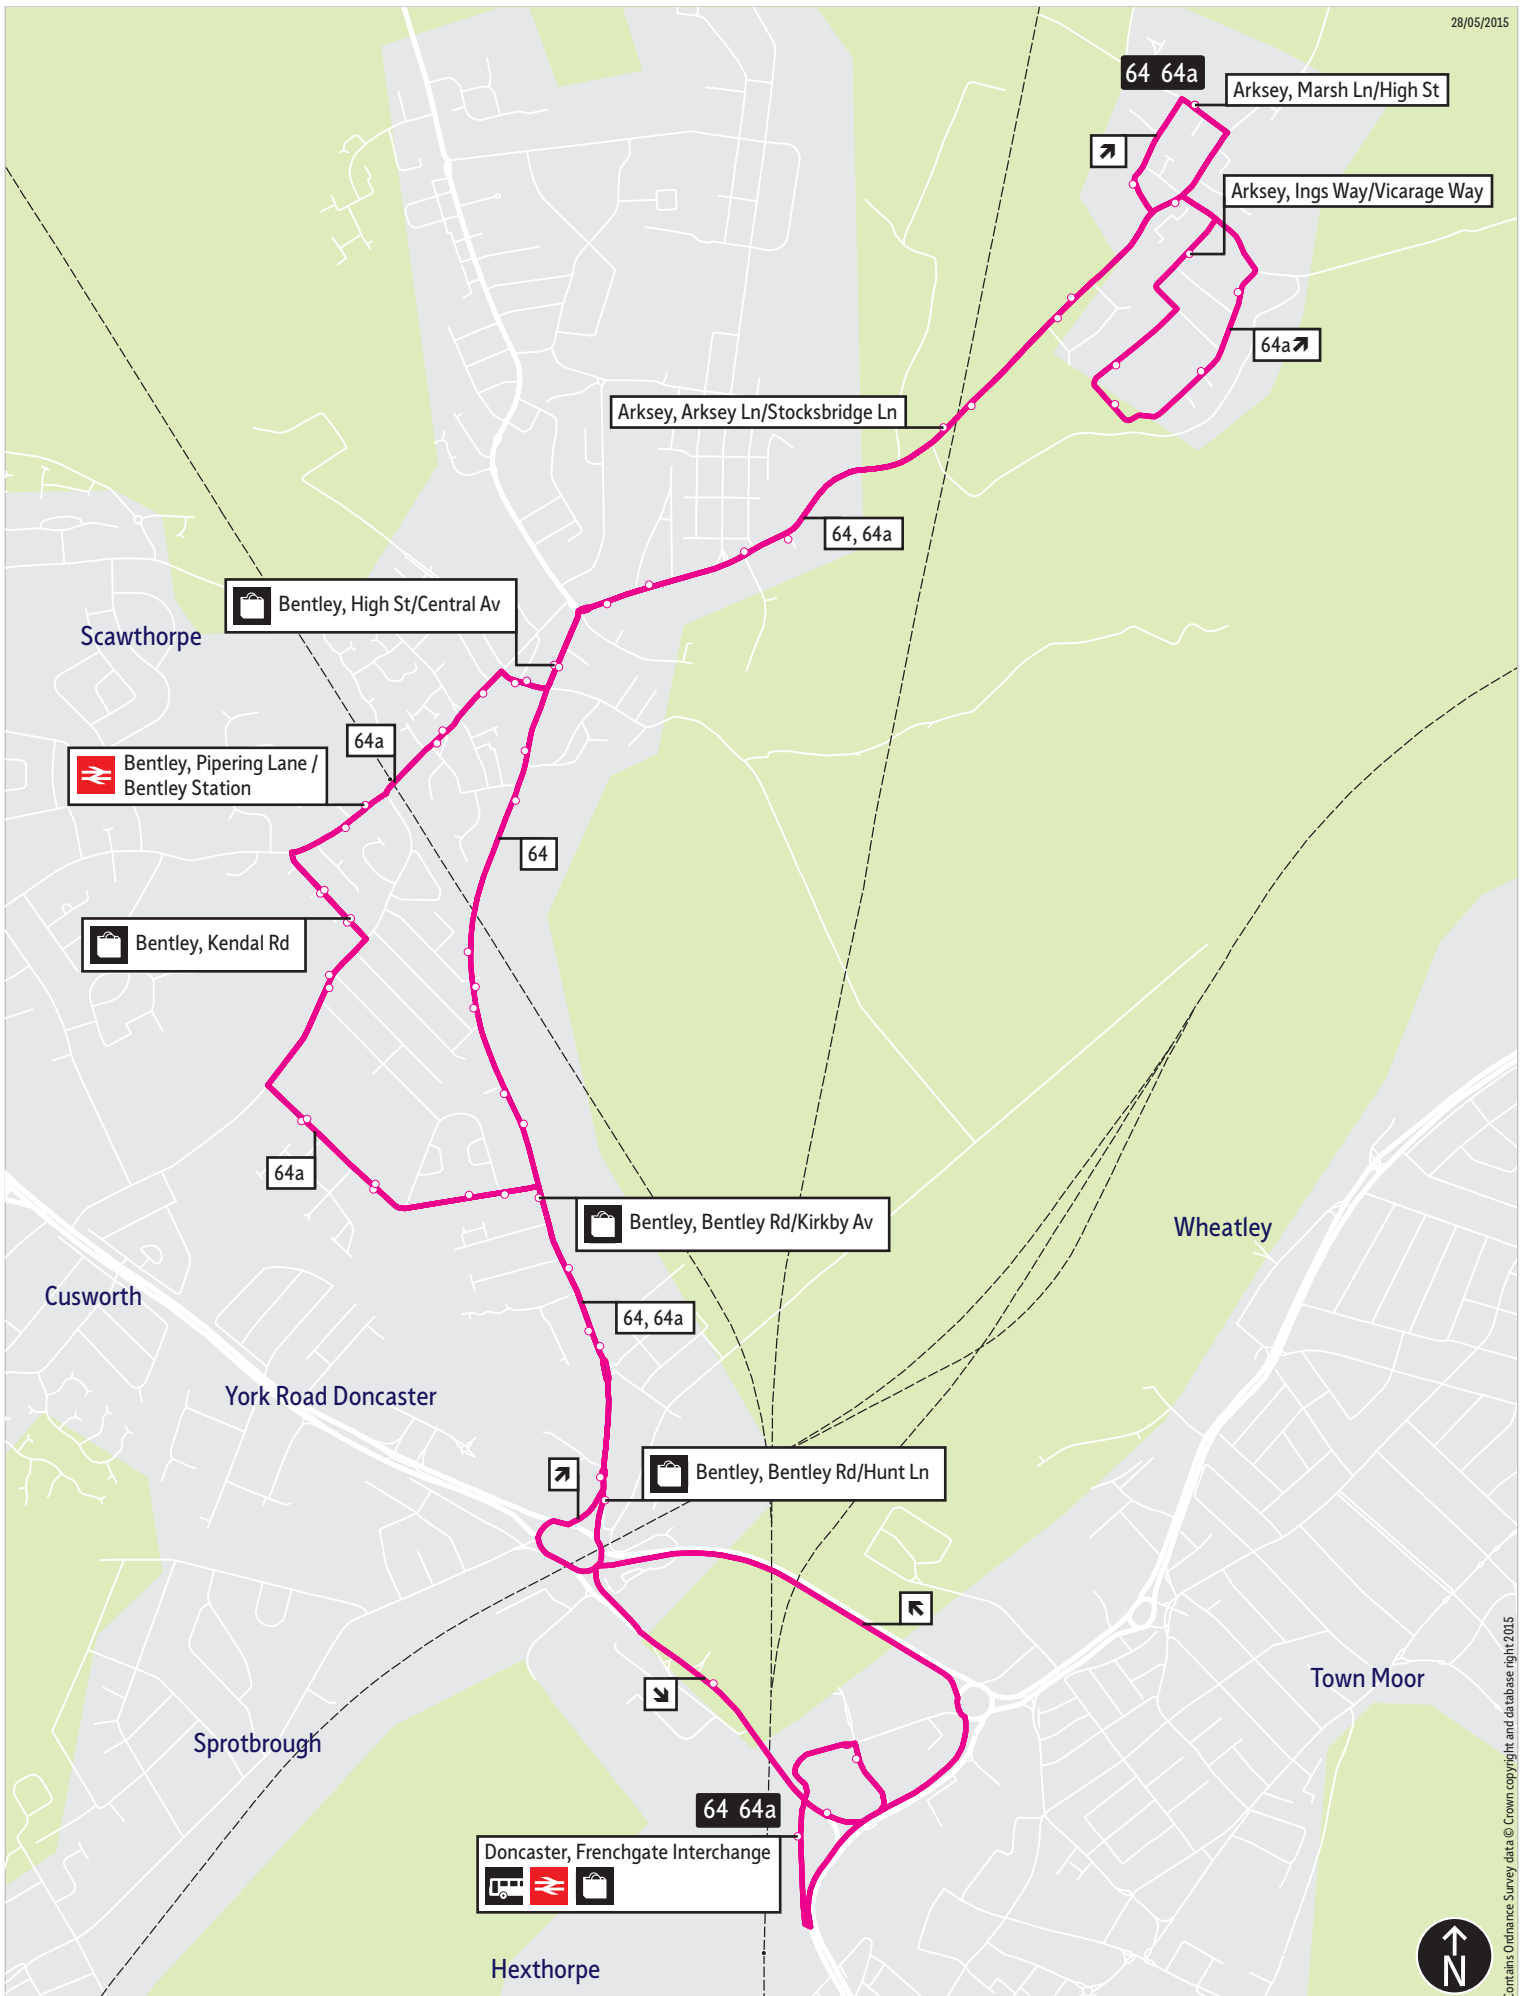

Bus route map for services 64 and 64a

28/05/2015

■ = Terminus point
🚏 = Public transport
🛒 = Shopping area
🚚 = Bus route & stops
⋯ = Rail line & station
— = Tram route & stop