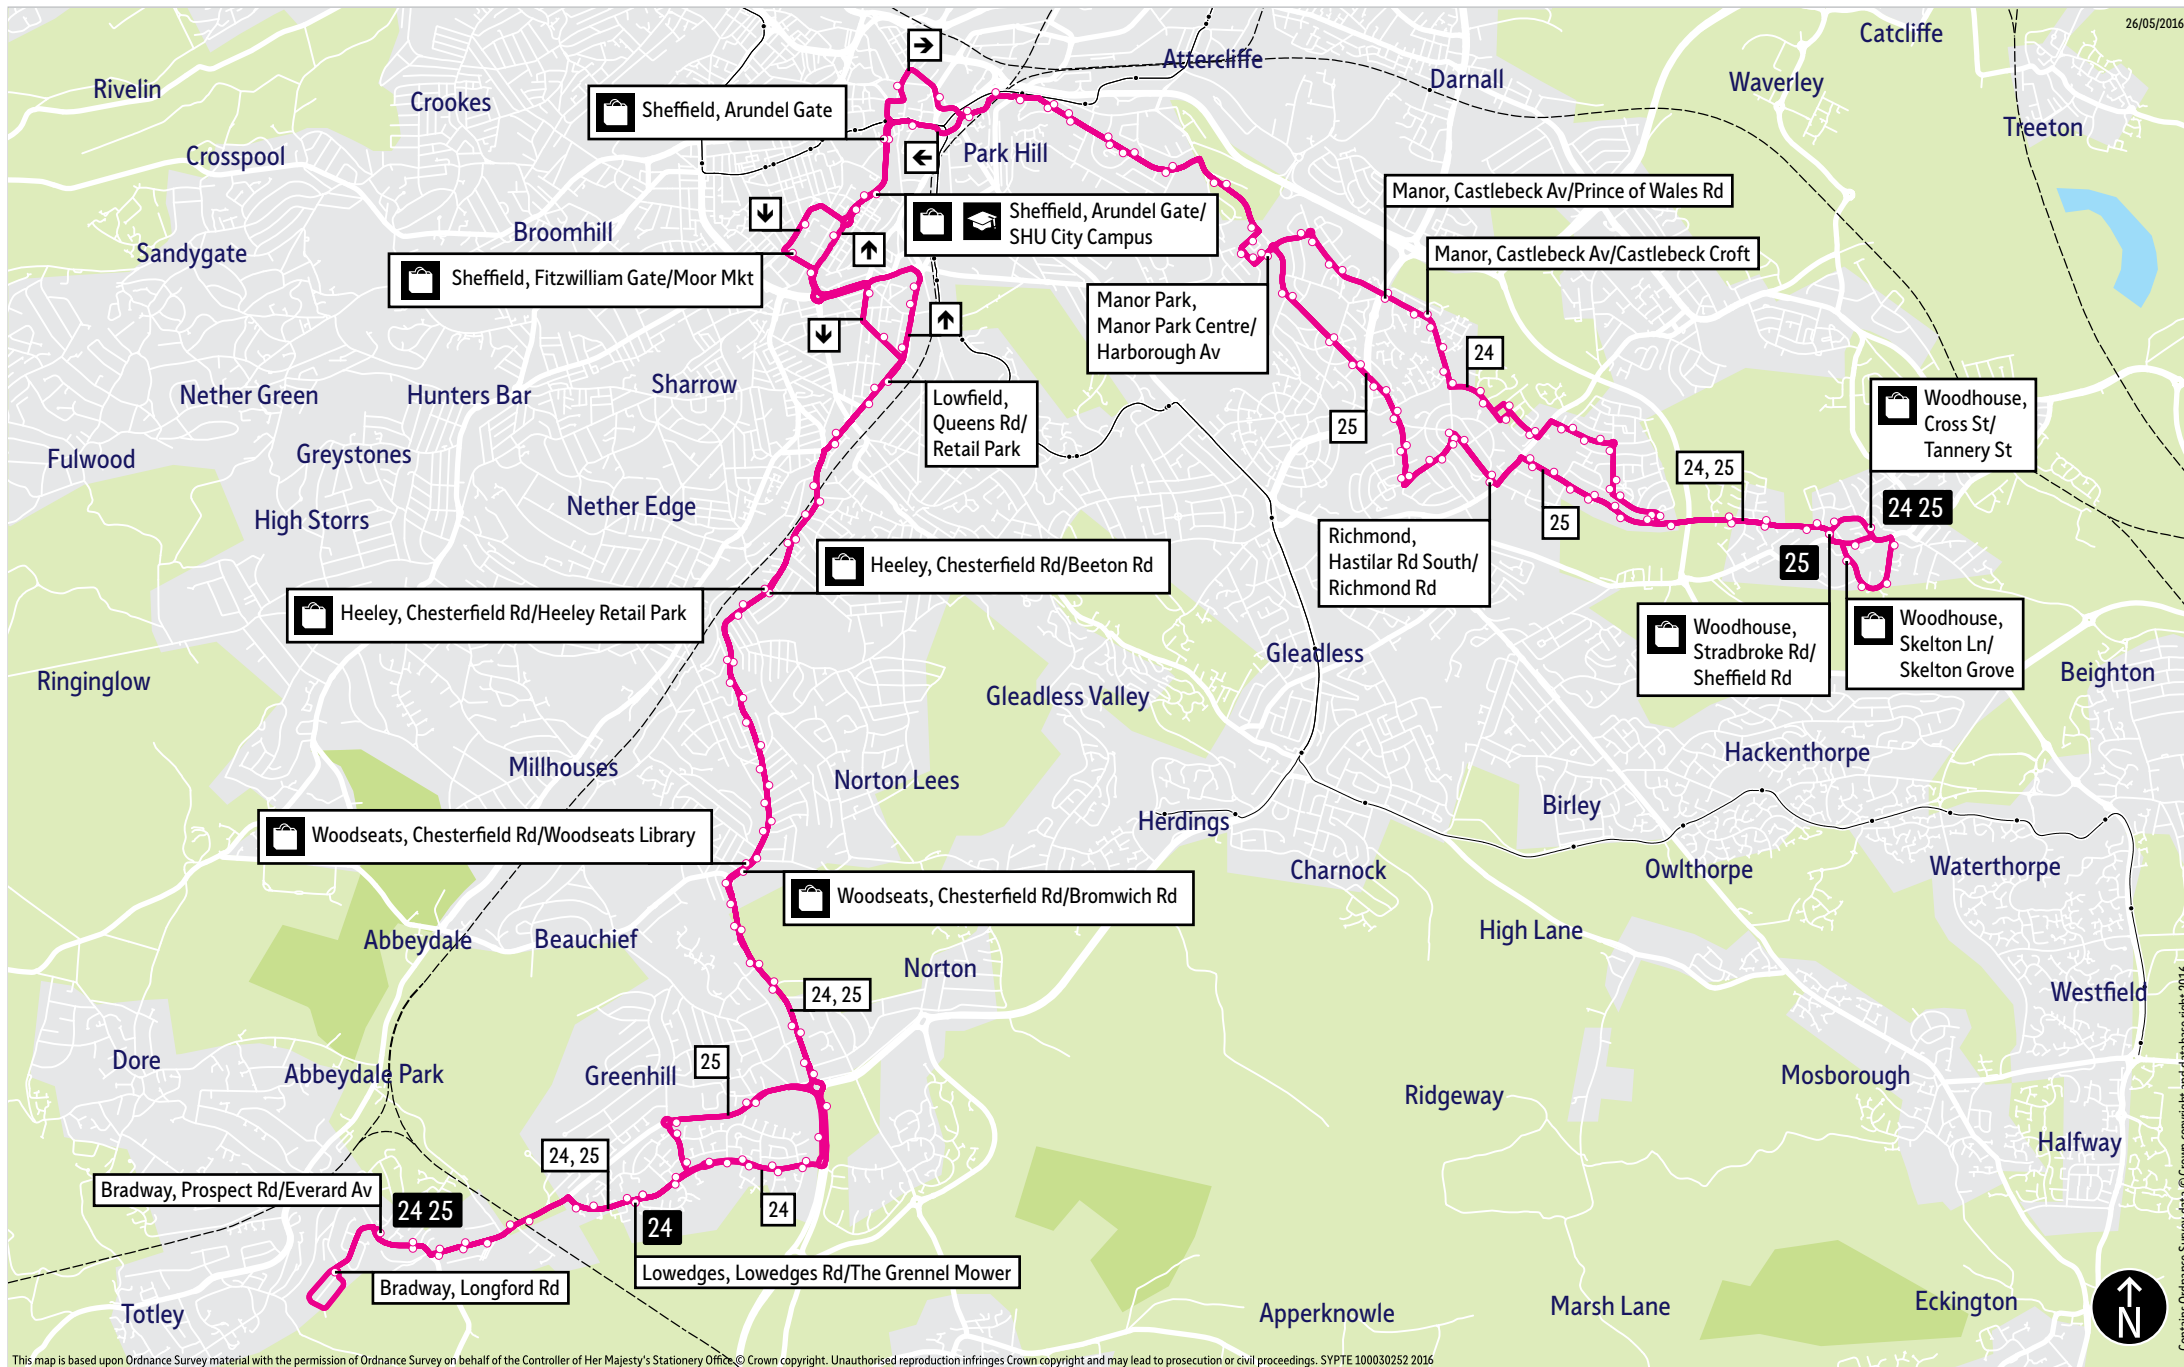

Bus route map for services 24 and 25

= Terminus point

 = Public transport
 = Shopping area
 = Bus route & stops
 = Rail line & station
 = Tram route & stop

Contains Ordnance Survey data © Crown copyright and database right 2016

26/05/2016