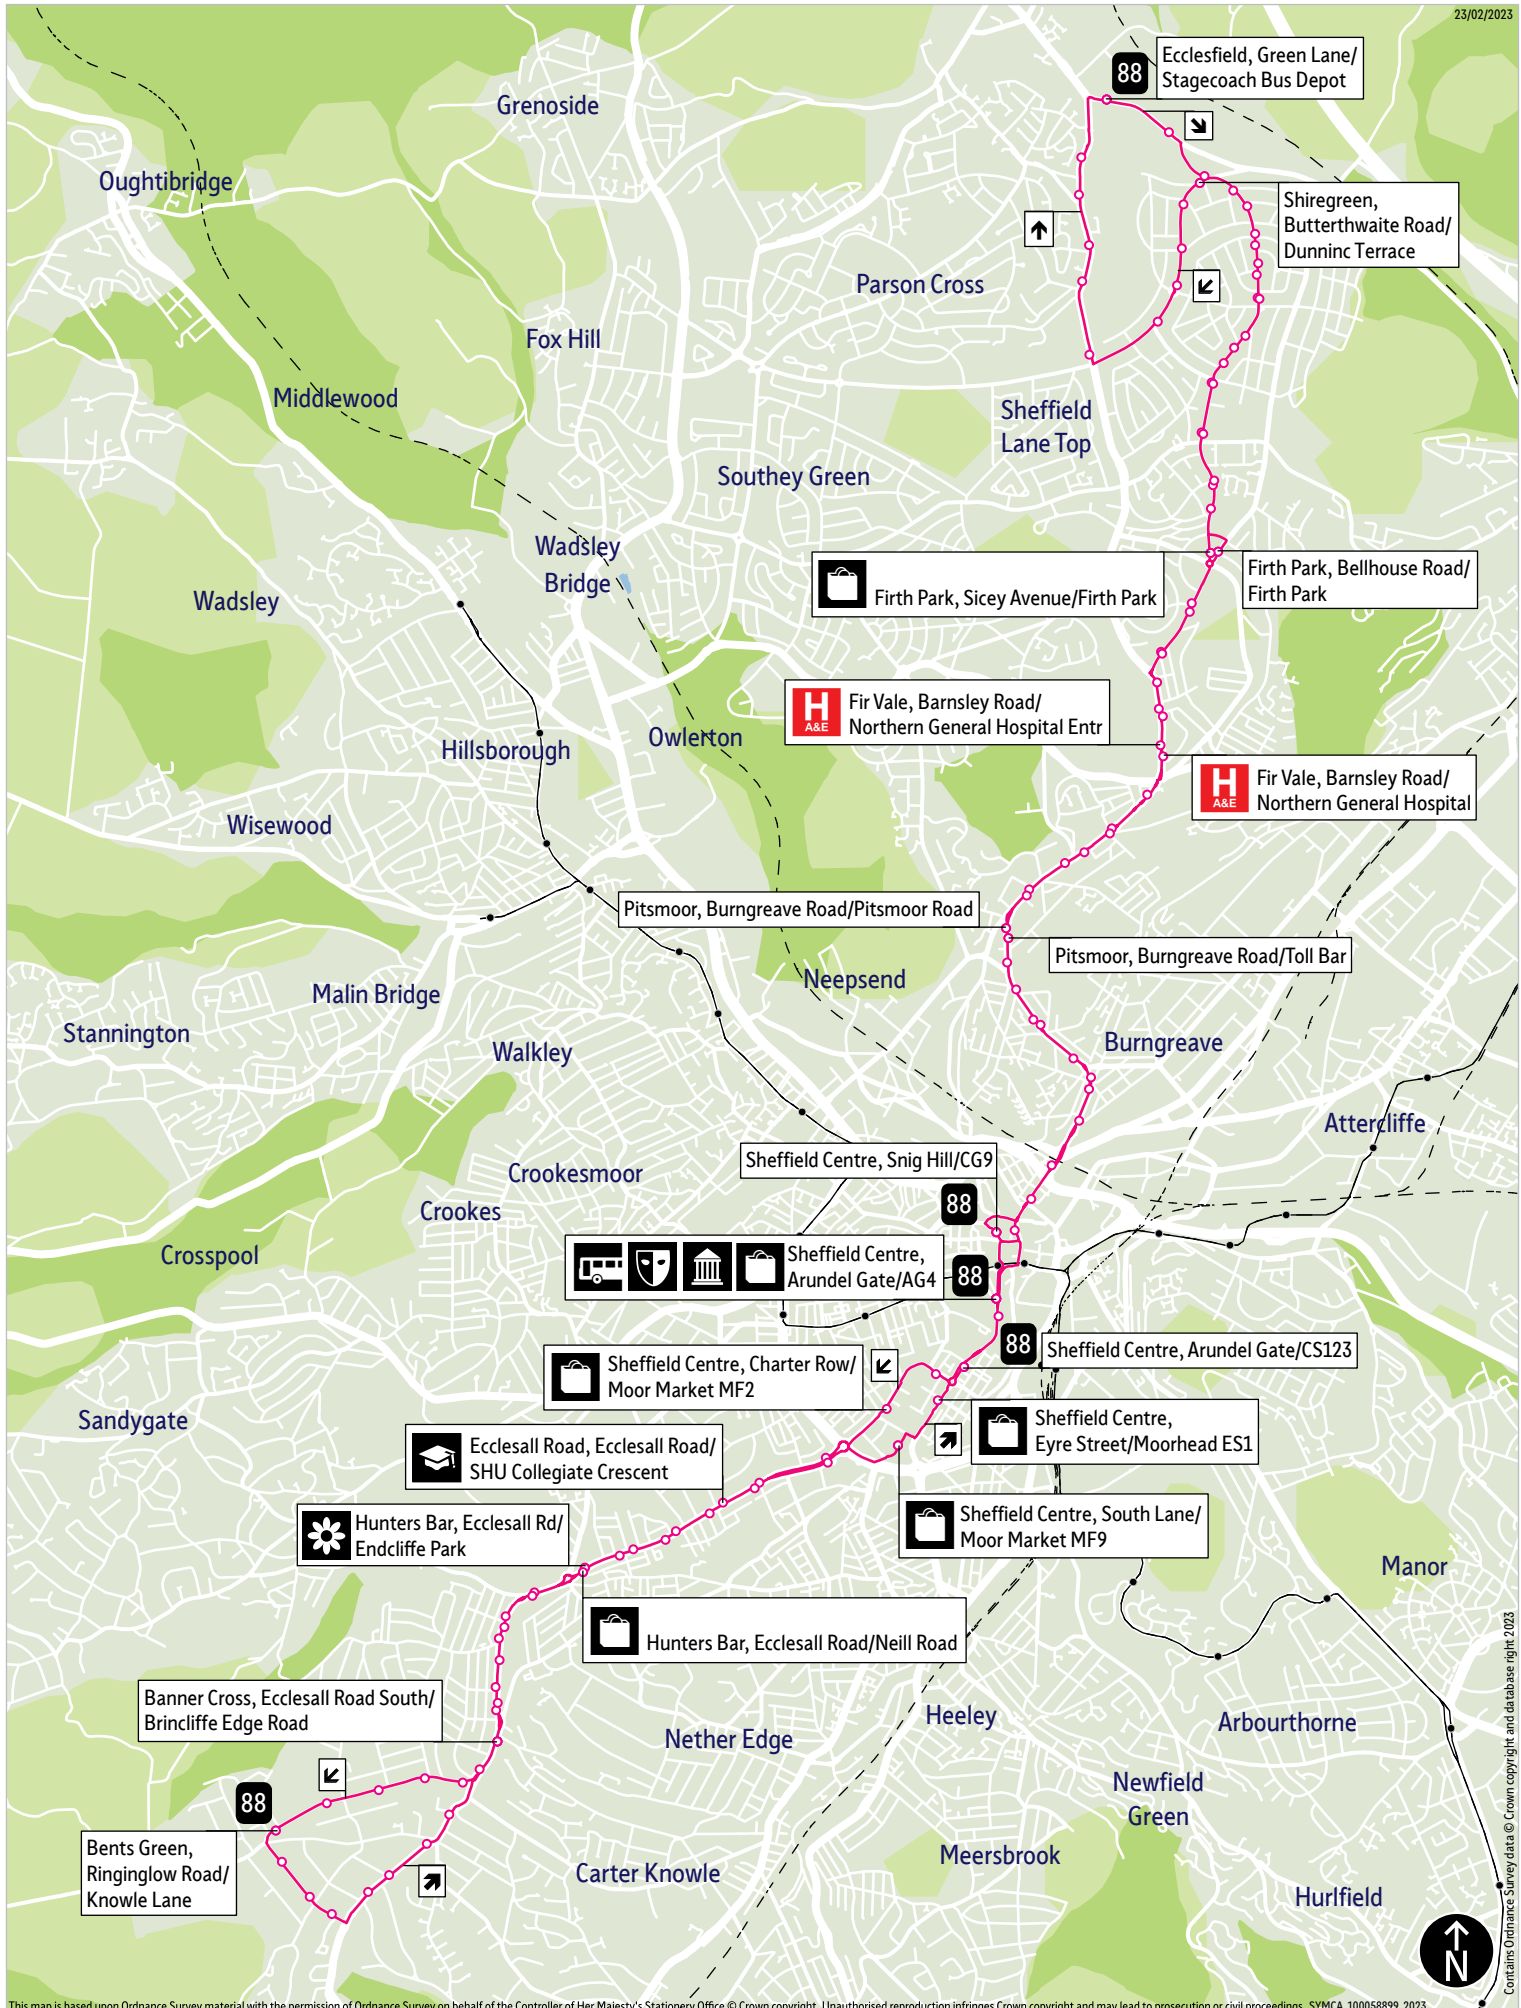

Bus route map for service 88

23/02/2023

This map is based upon Ordnance Survey material with the permission of Ordnance Survey on behalf of the Controller of Her Majesty's Stationery Office © Crown copyright. Unauthorised reproduction infringes Crown copyright and may lead to prosecution or civil proceedings. SYMCA 100058899 2023

■ = Terminus point
🚏 = Public transport
🛒 = Shopping area
🚚 = Bus route & stops
🚉 = Rail line & station
🚊 = Tram route & stop