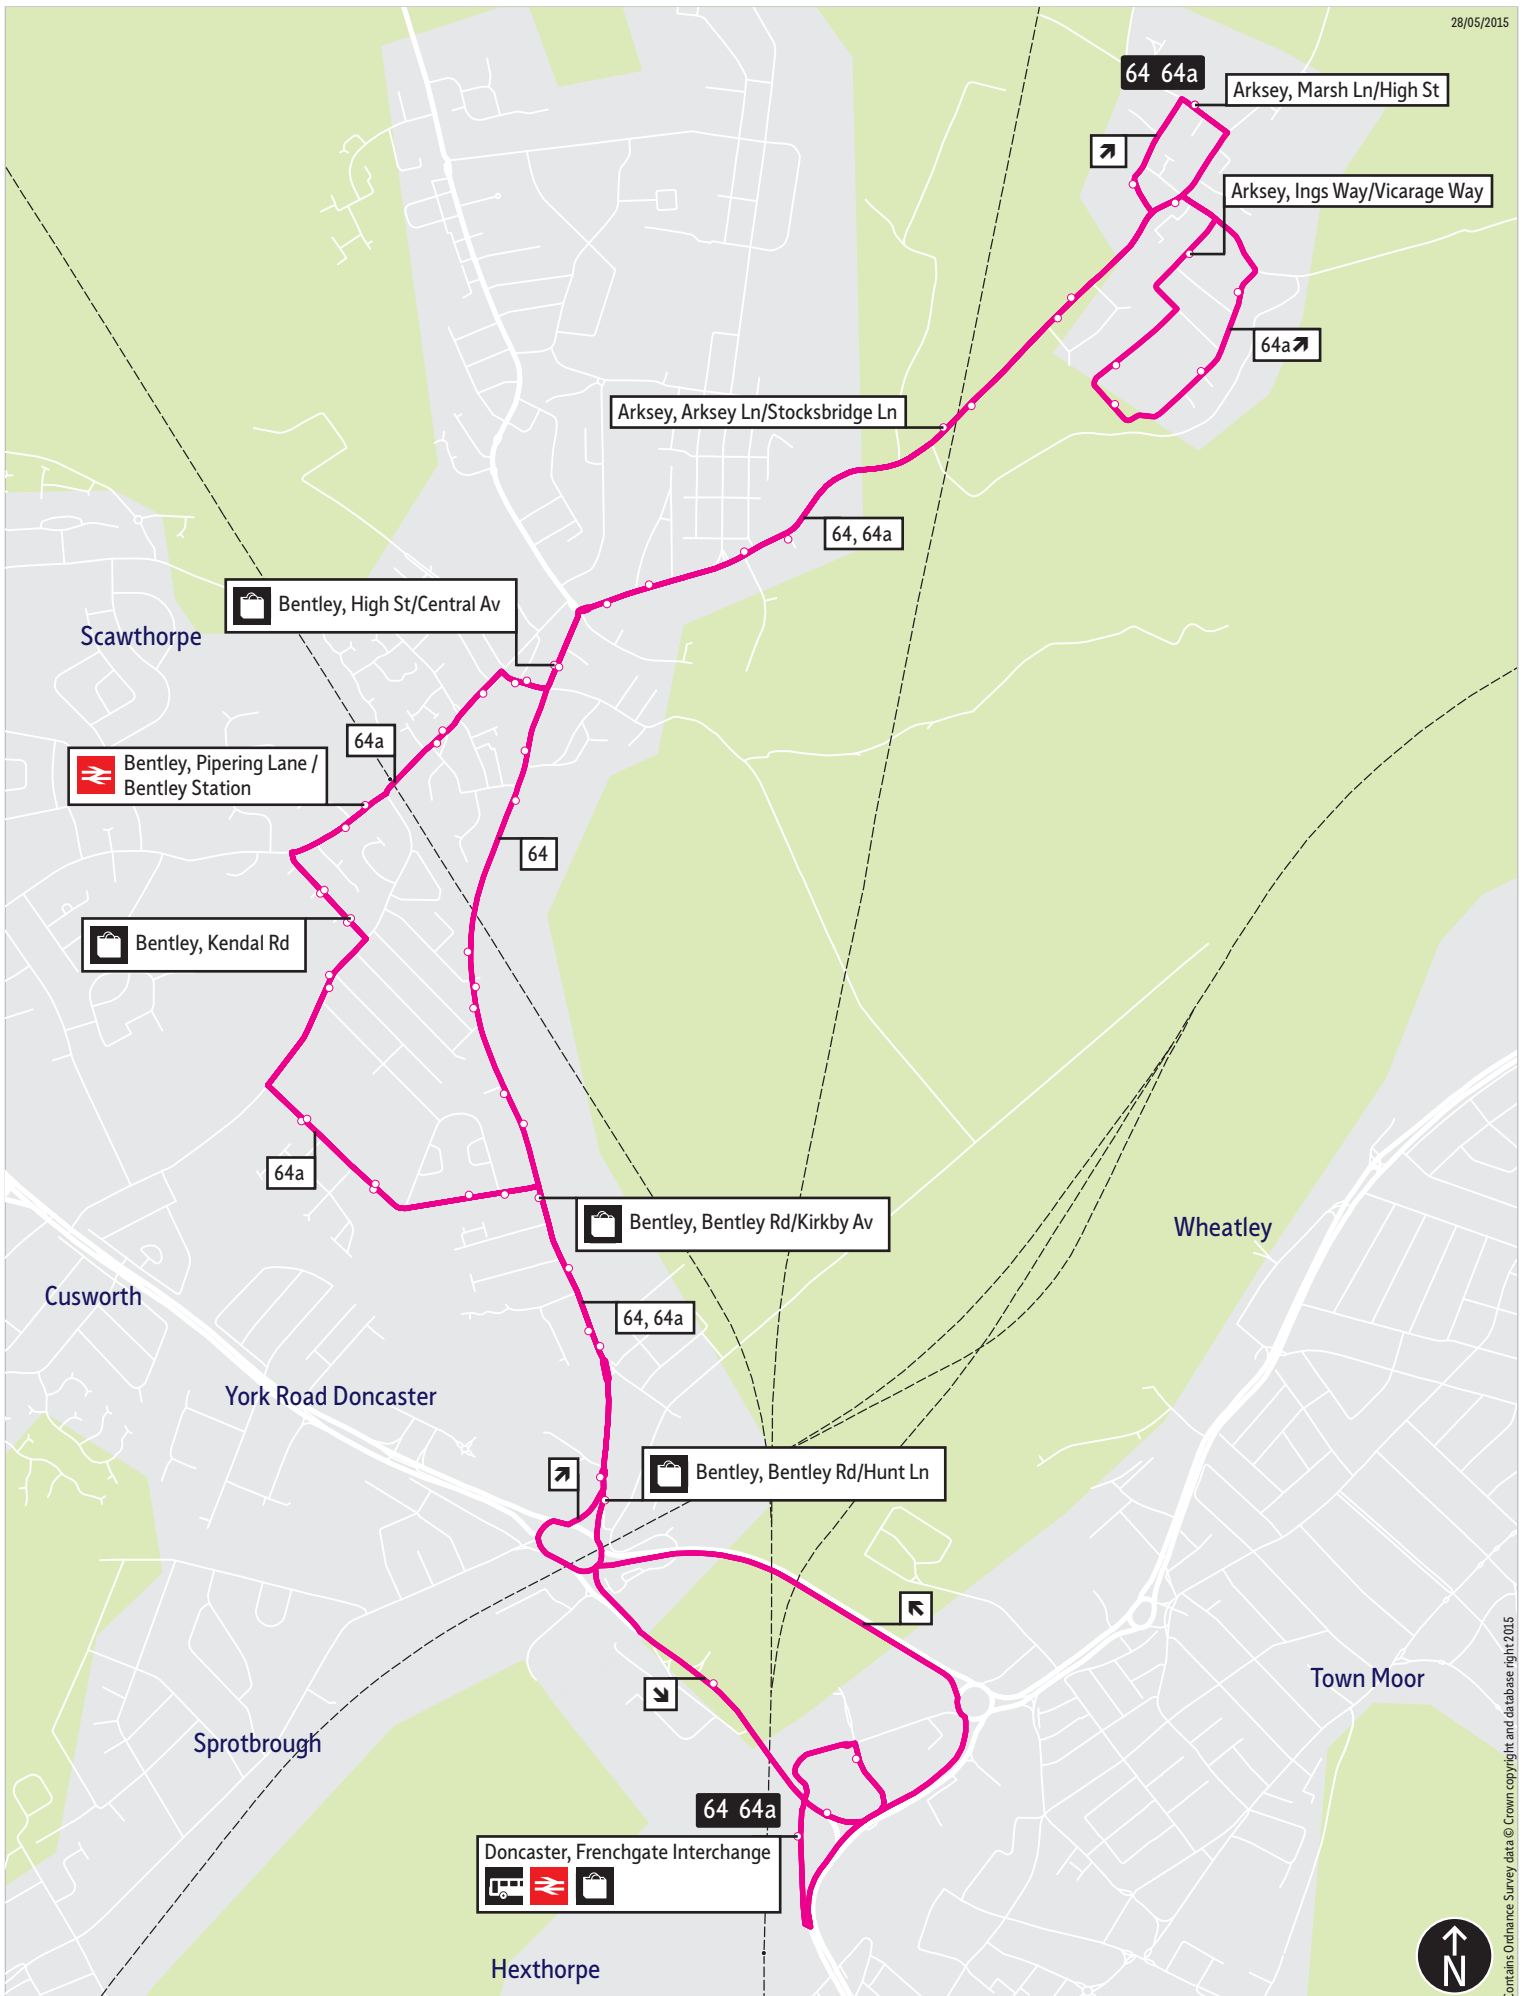

Bus route map for services 64 and 64a

28/05/2015

- = Terminus point
- = Public transport
- = Shopping area
- = Bus route & stops
- = Rail line & station
- = Tram route & stop