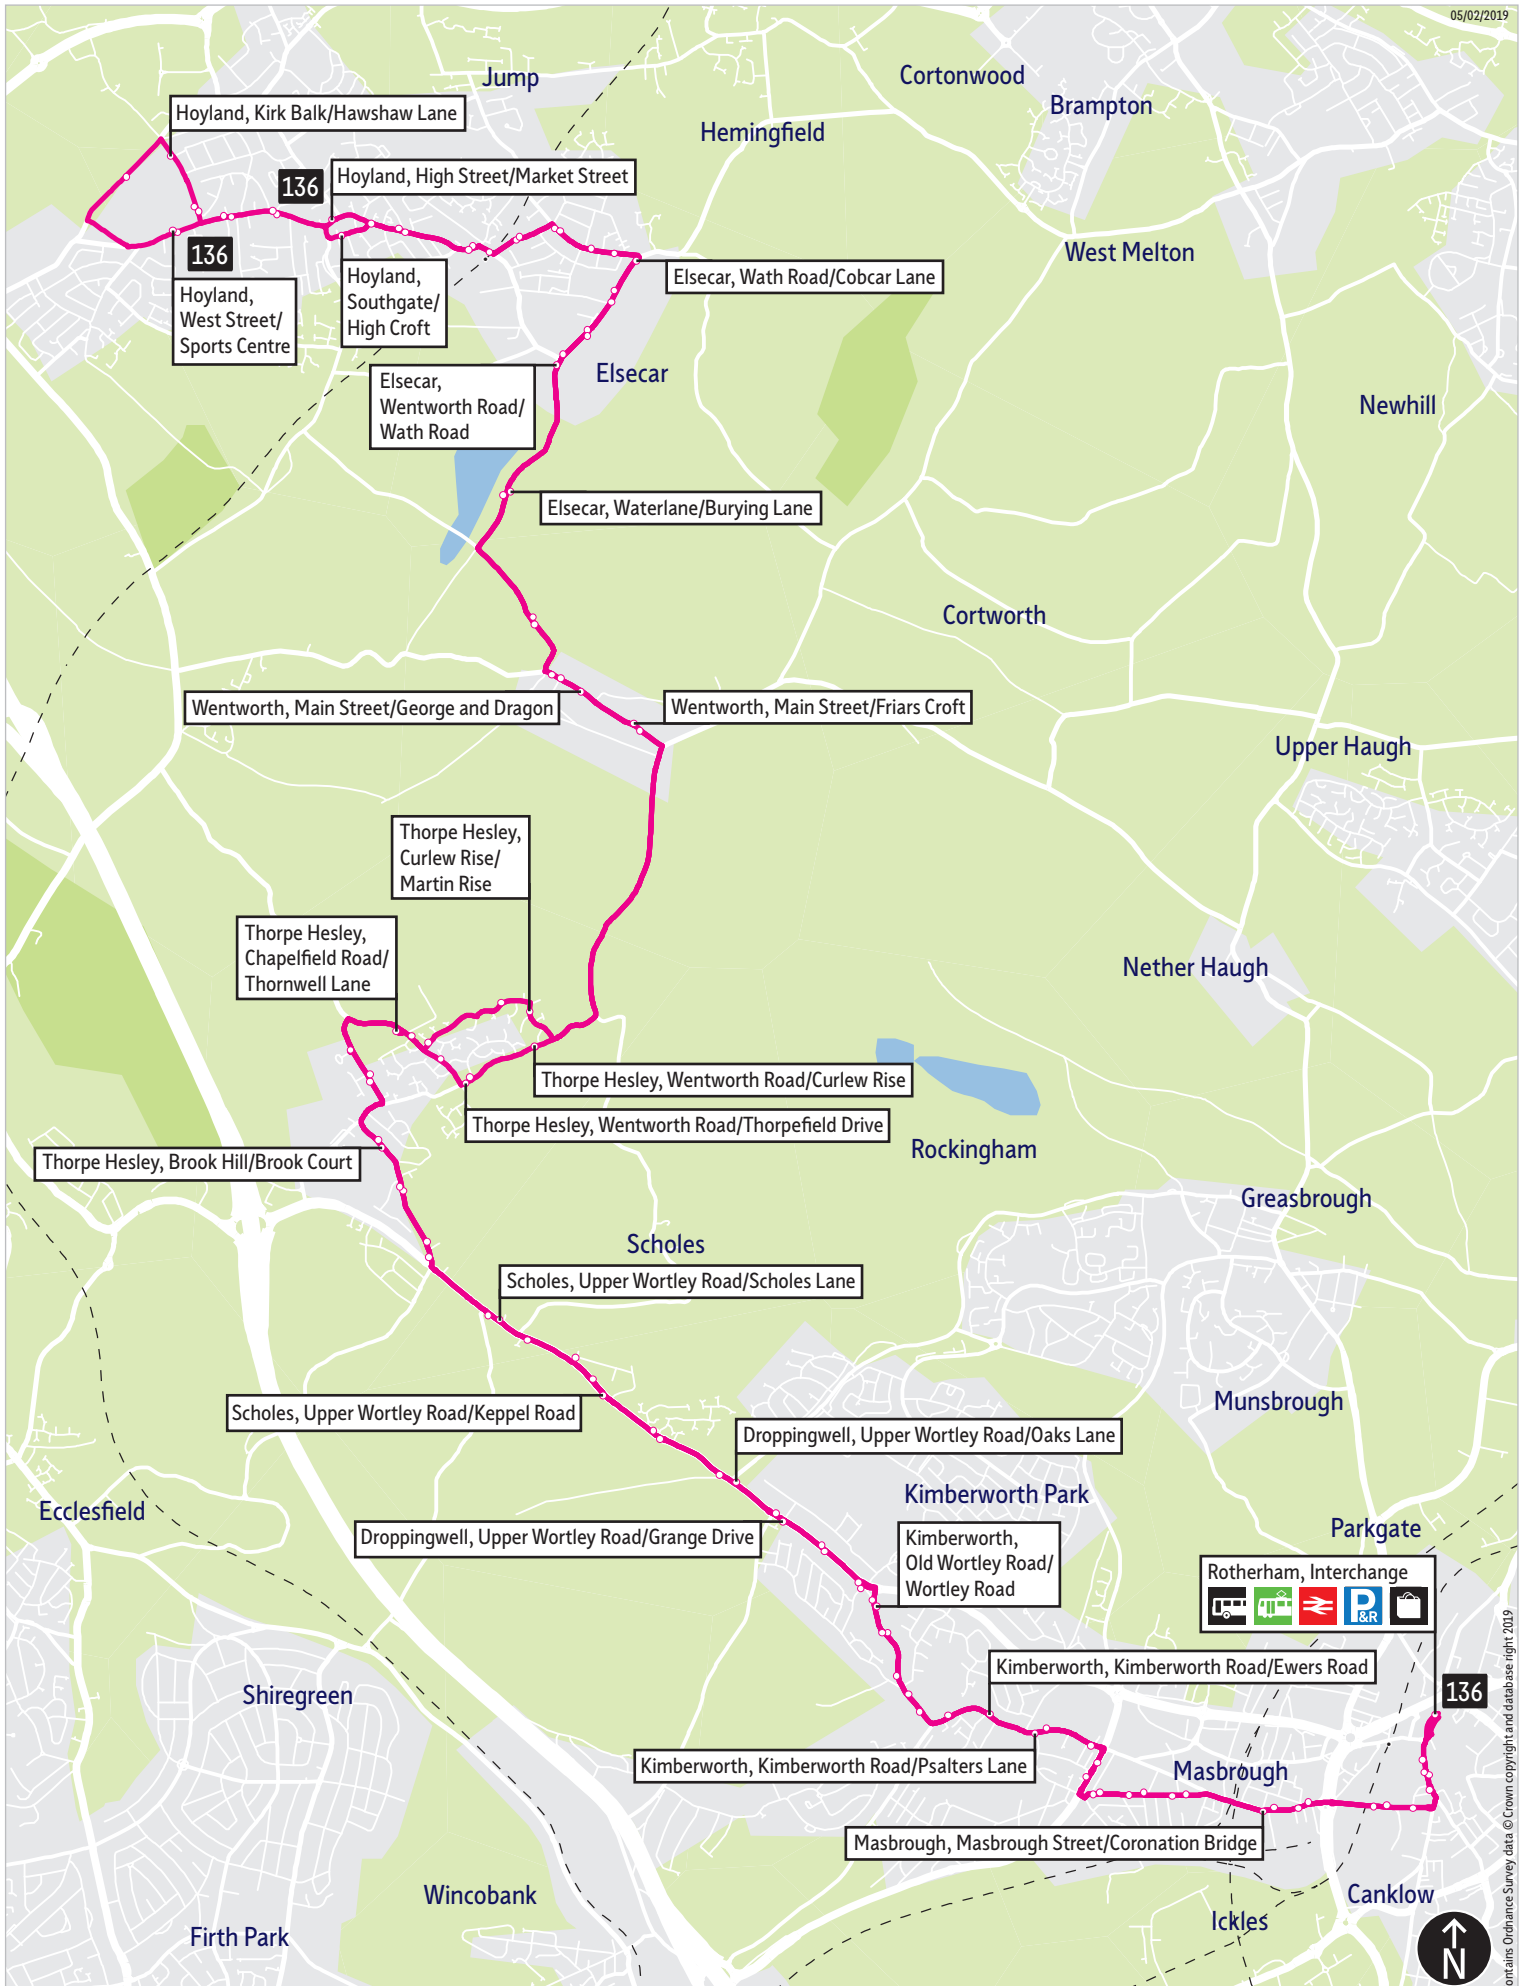

Bus route map for services 136

05/02/2019

This map is based upon Ordnance Survey material with the permission of Ordnance Survey on behalf of the Controller of Her Majesty's Stationery Office © Crown copyright. Unauthorised reproduction infringes Crown copyright and may lead to prosecution or civil proceedings. SYPTE 100030252 2019

- = Terminus point
- = Public transport
- = Shopping area
- = Bus route & stops
- = Rail line & station
- = Tram route & stop