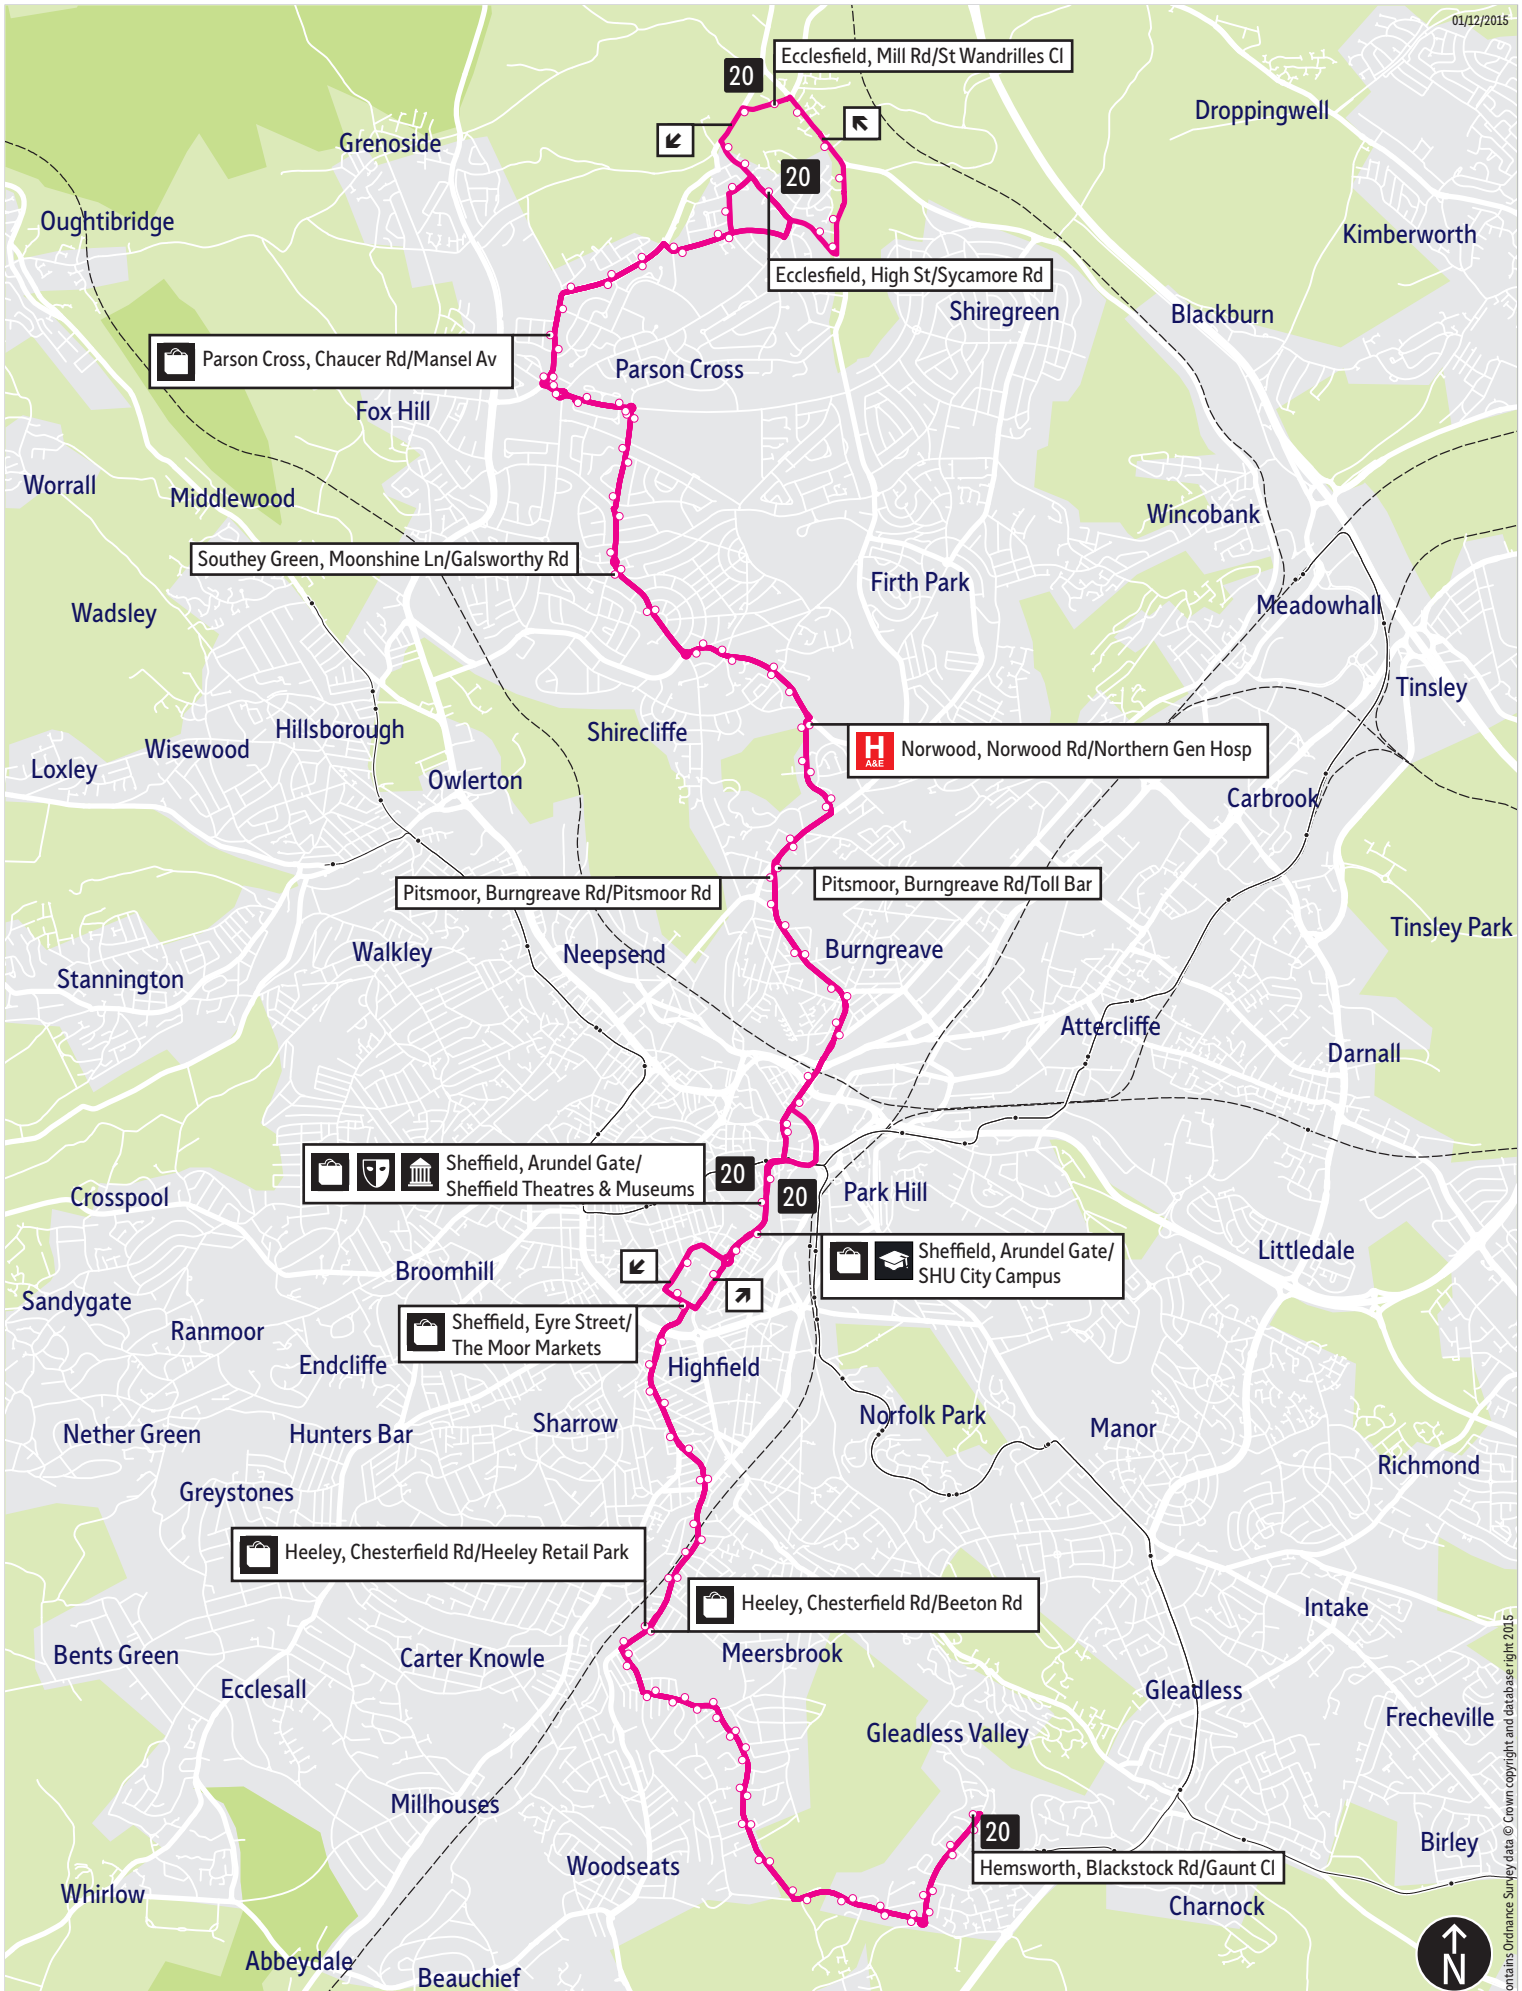

Bus route map for service 20

01/12/2015

- = Terminus point
- = Public transport
- = Shopping area
- = Bus route & stops
- = Rail line & station
- = Tram route & stop

Contains Ordnance Survey data © Crown copyright and database right 2015