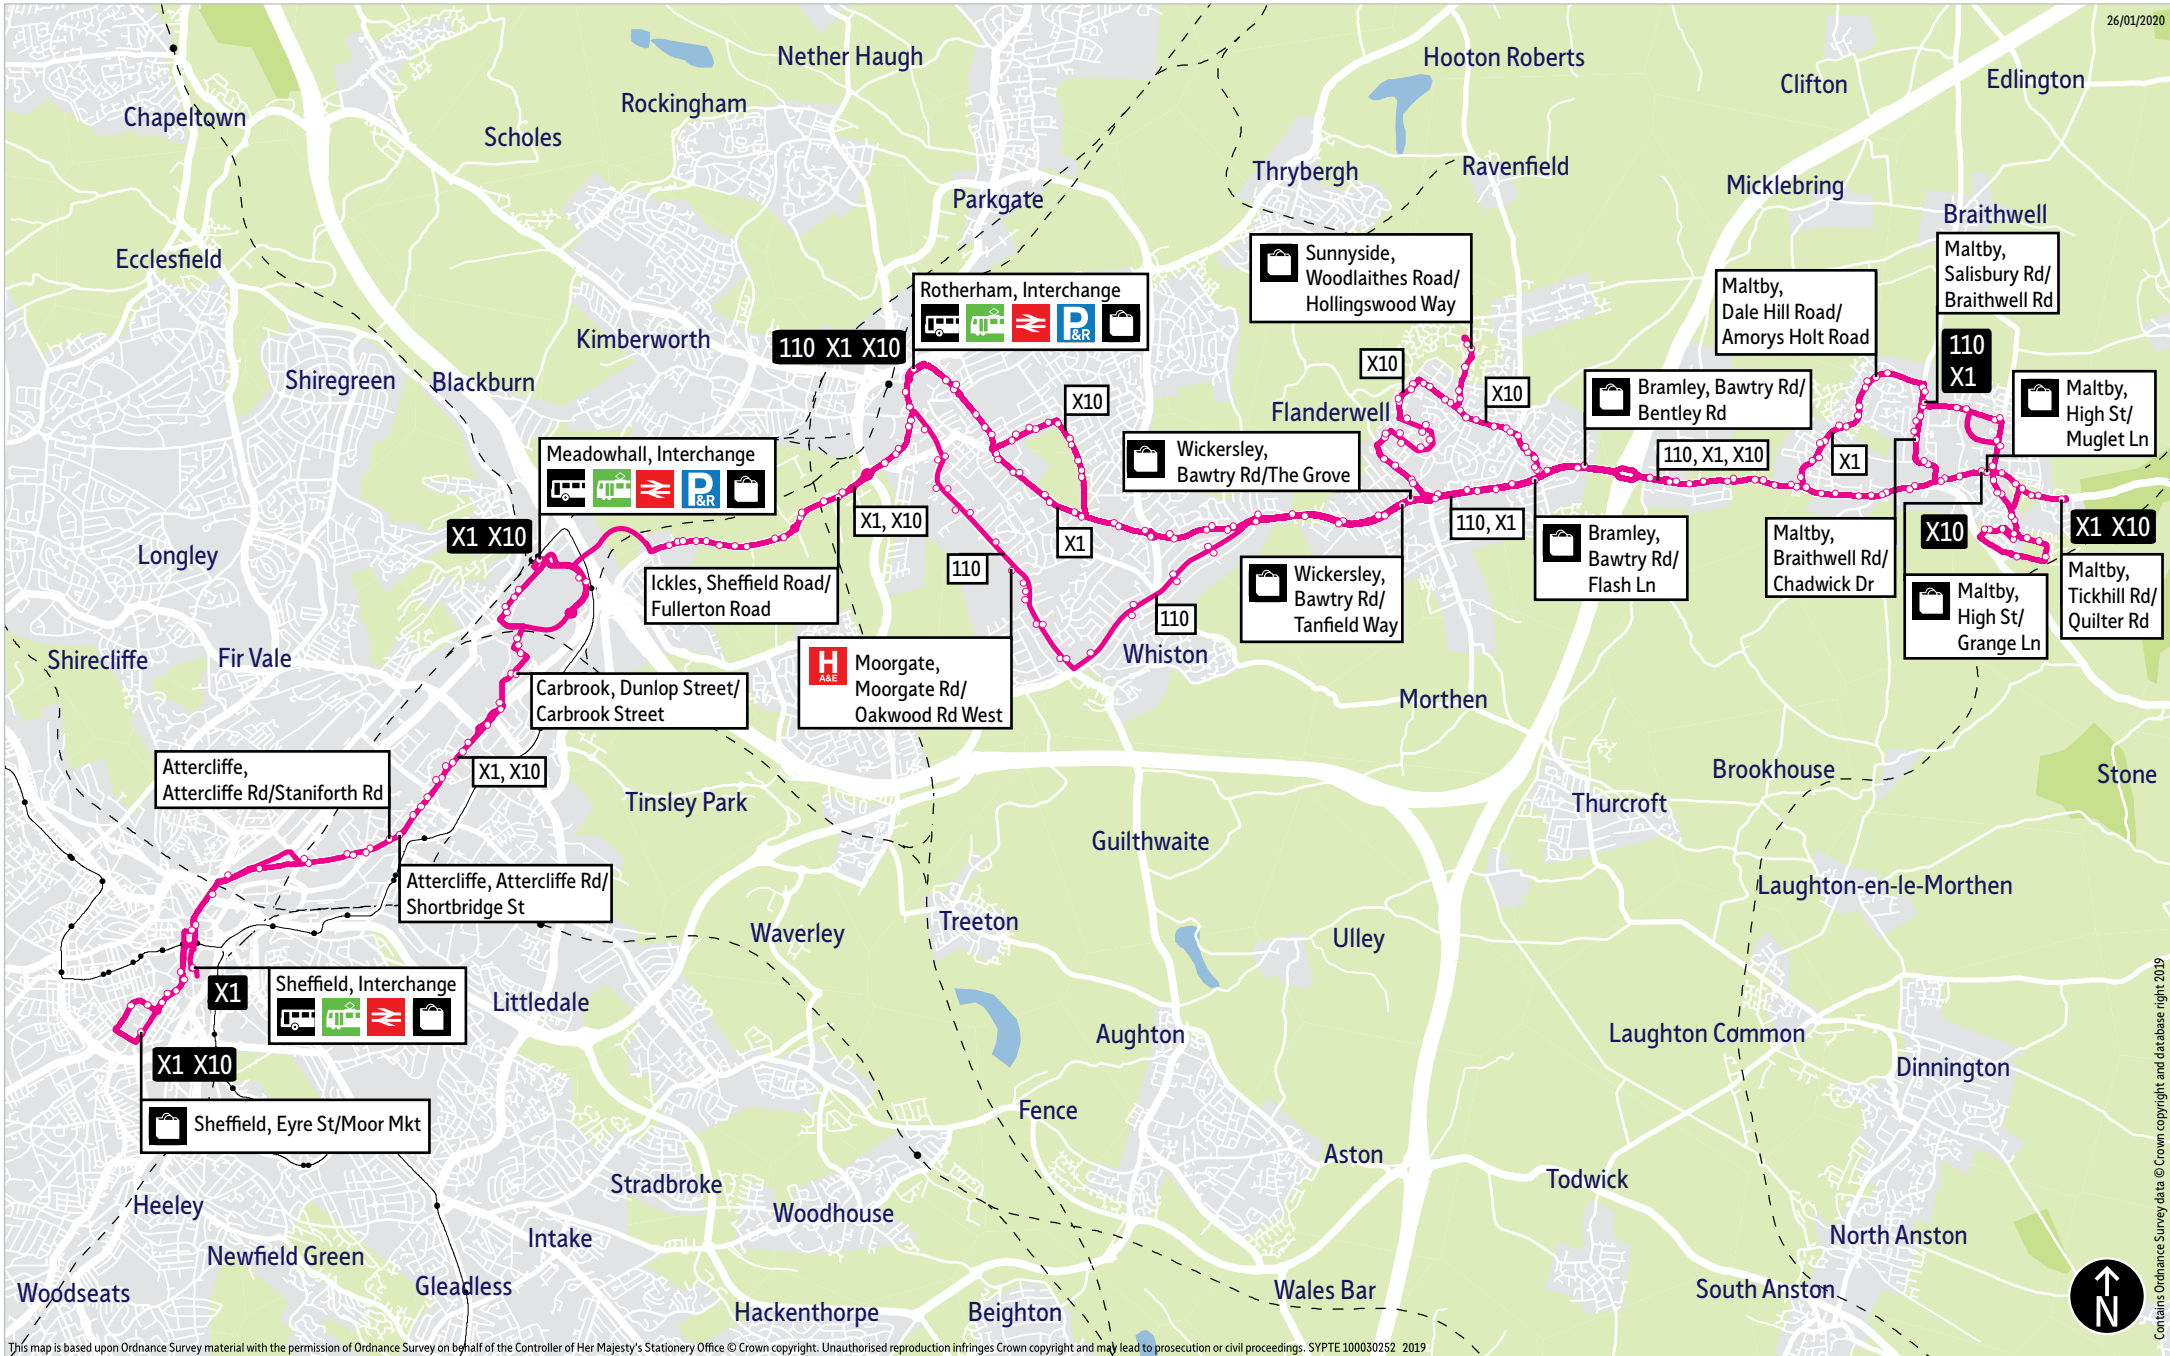

Bus route map for services 110, X1 and X10

26/01/2020

● = Terminus point   = Public transport   = Shopping area   = Bus route & stops   = Rail line & station   = Tram route & stop

Contains Ordnance Survey data © Crown copyright and database right 2019