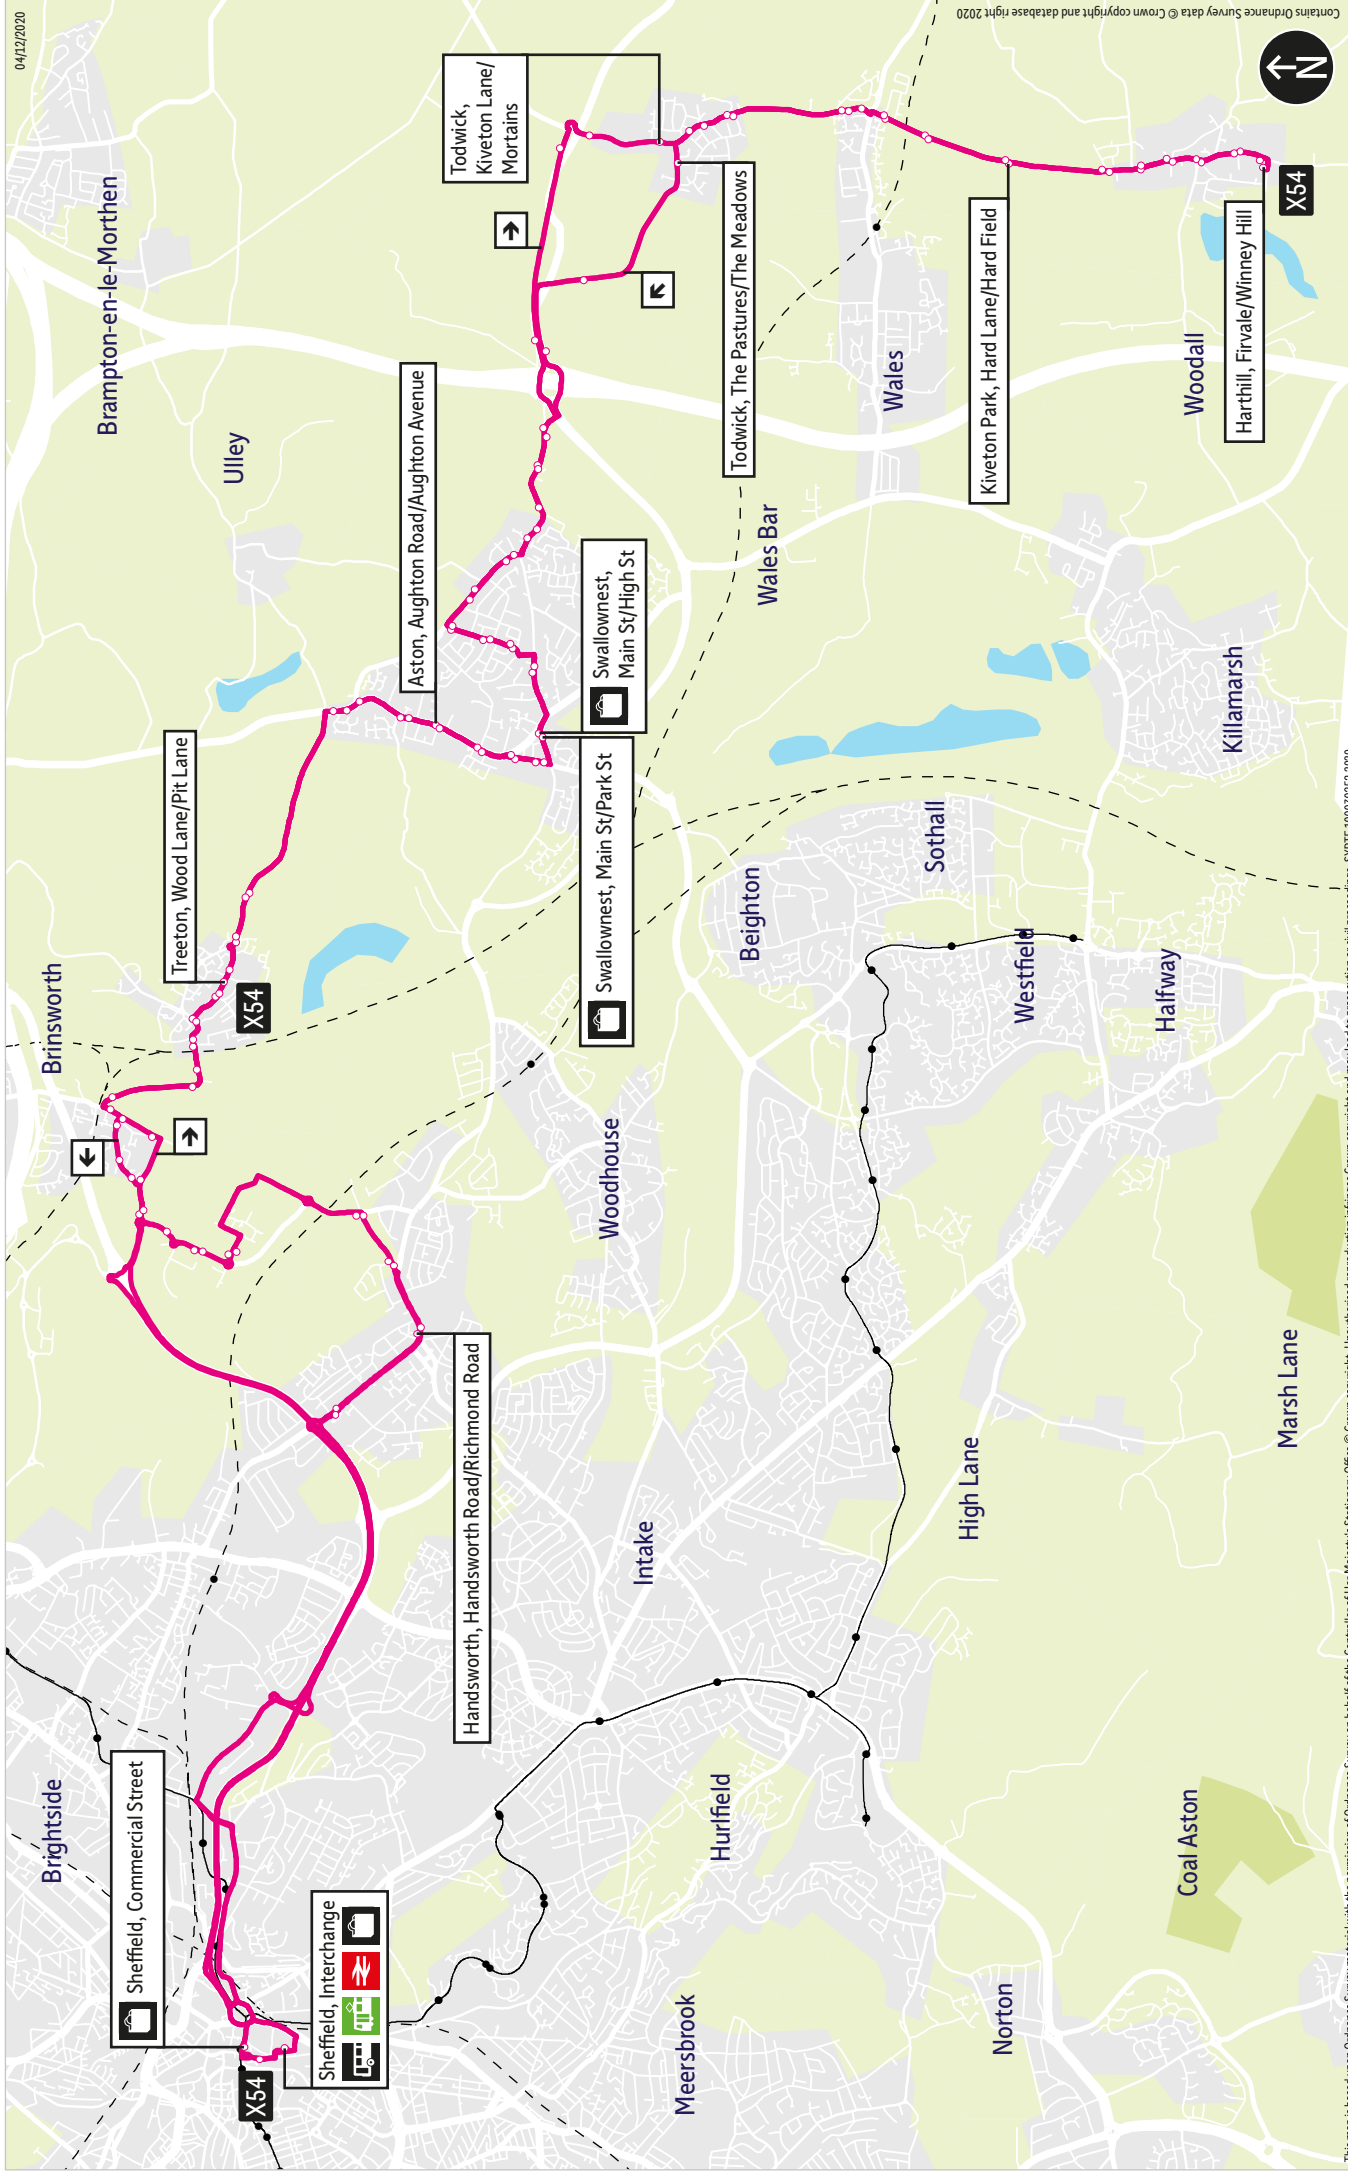

Bus route map for services X54

- = Terminus point
- = Public transport
- = Shopping area
- = Bus route & stops
- = Rail line & station
- = Tram route & stop