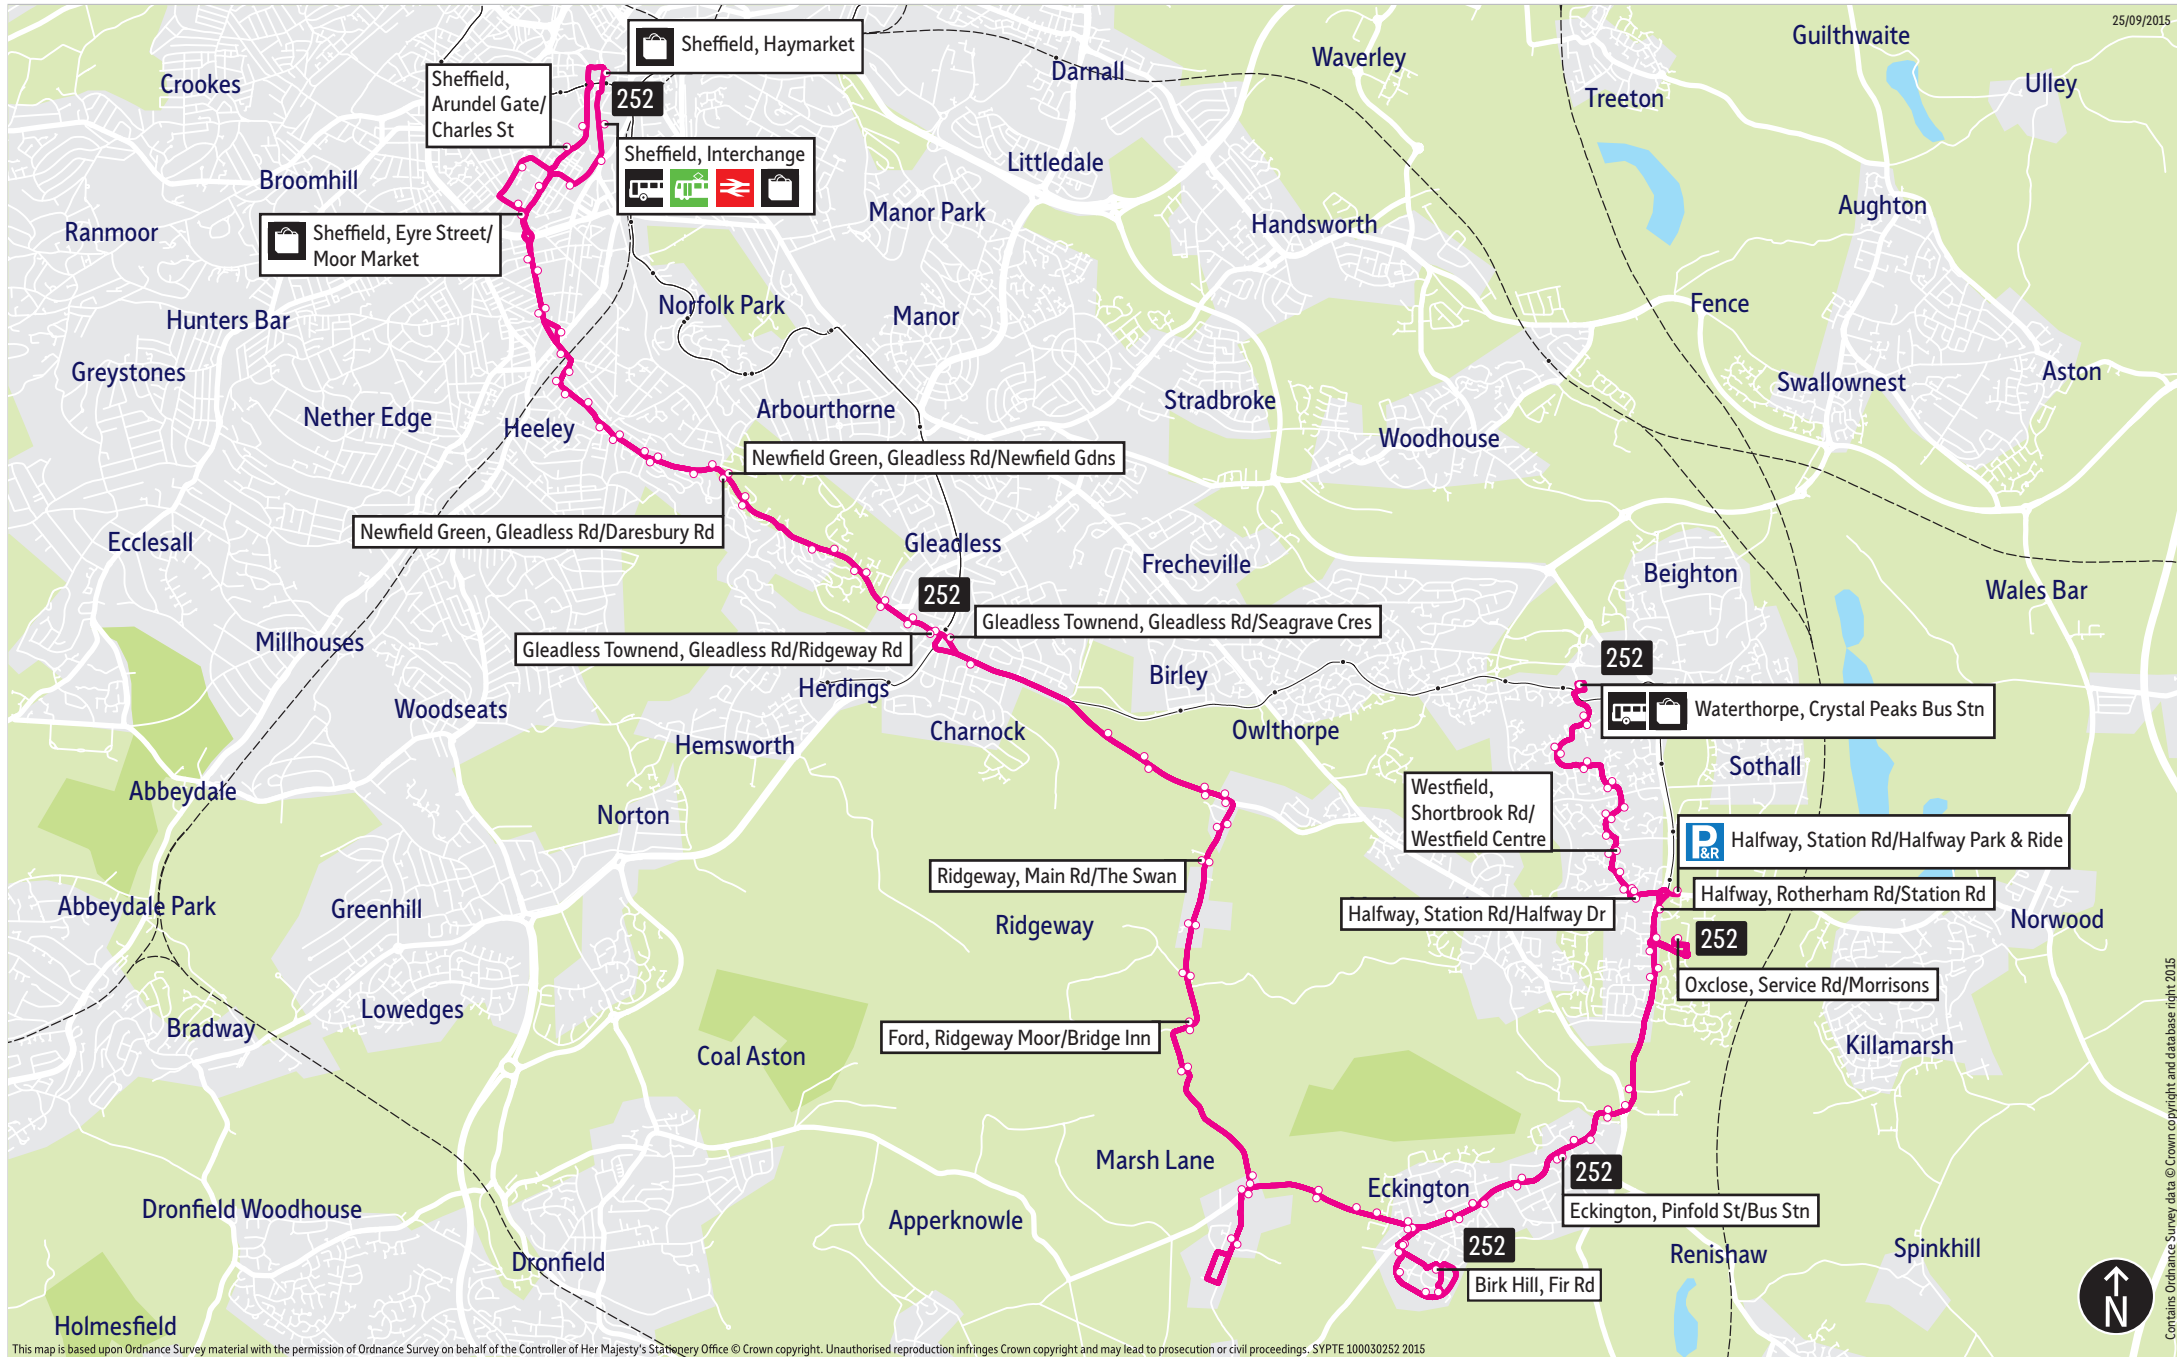

Bus route map for service 252

25/09/2015

= Terminus point
 = Public transport
 = Shopping area
 = Bus route & stops
 = Rail line & station
 = Tram route & stop

Contains Ordnance Survey data © Crown copyright and database right 2015