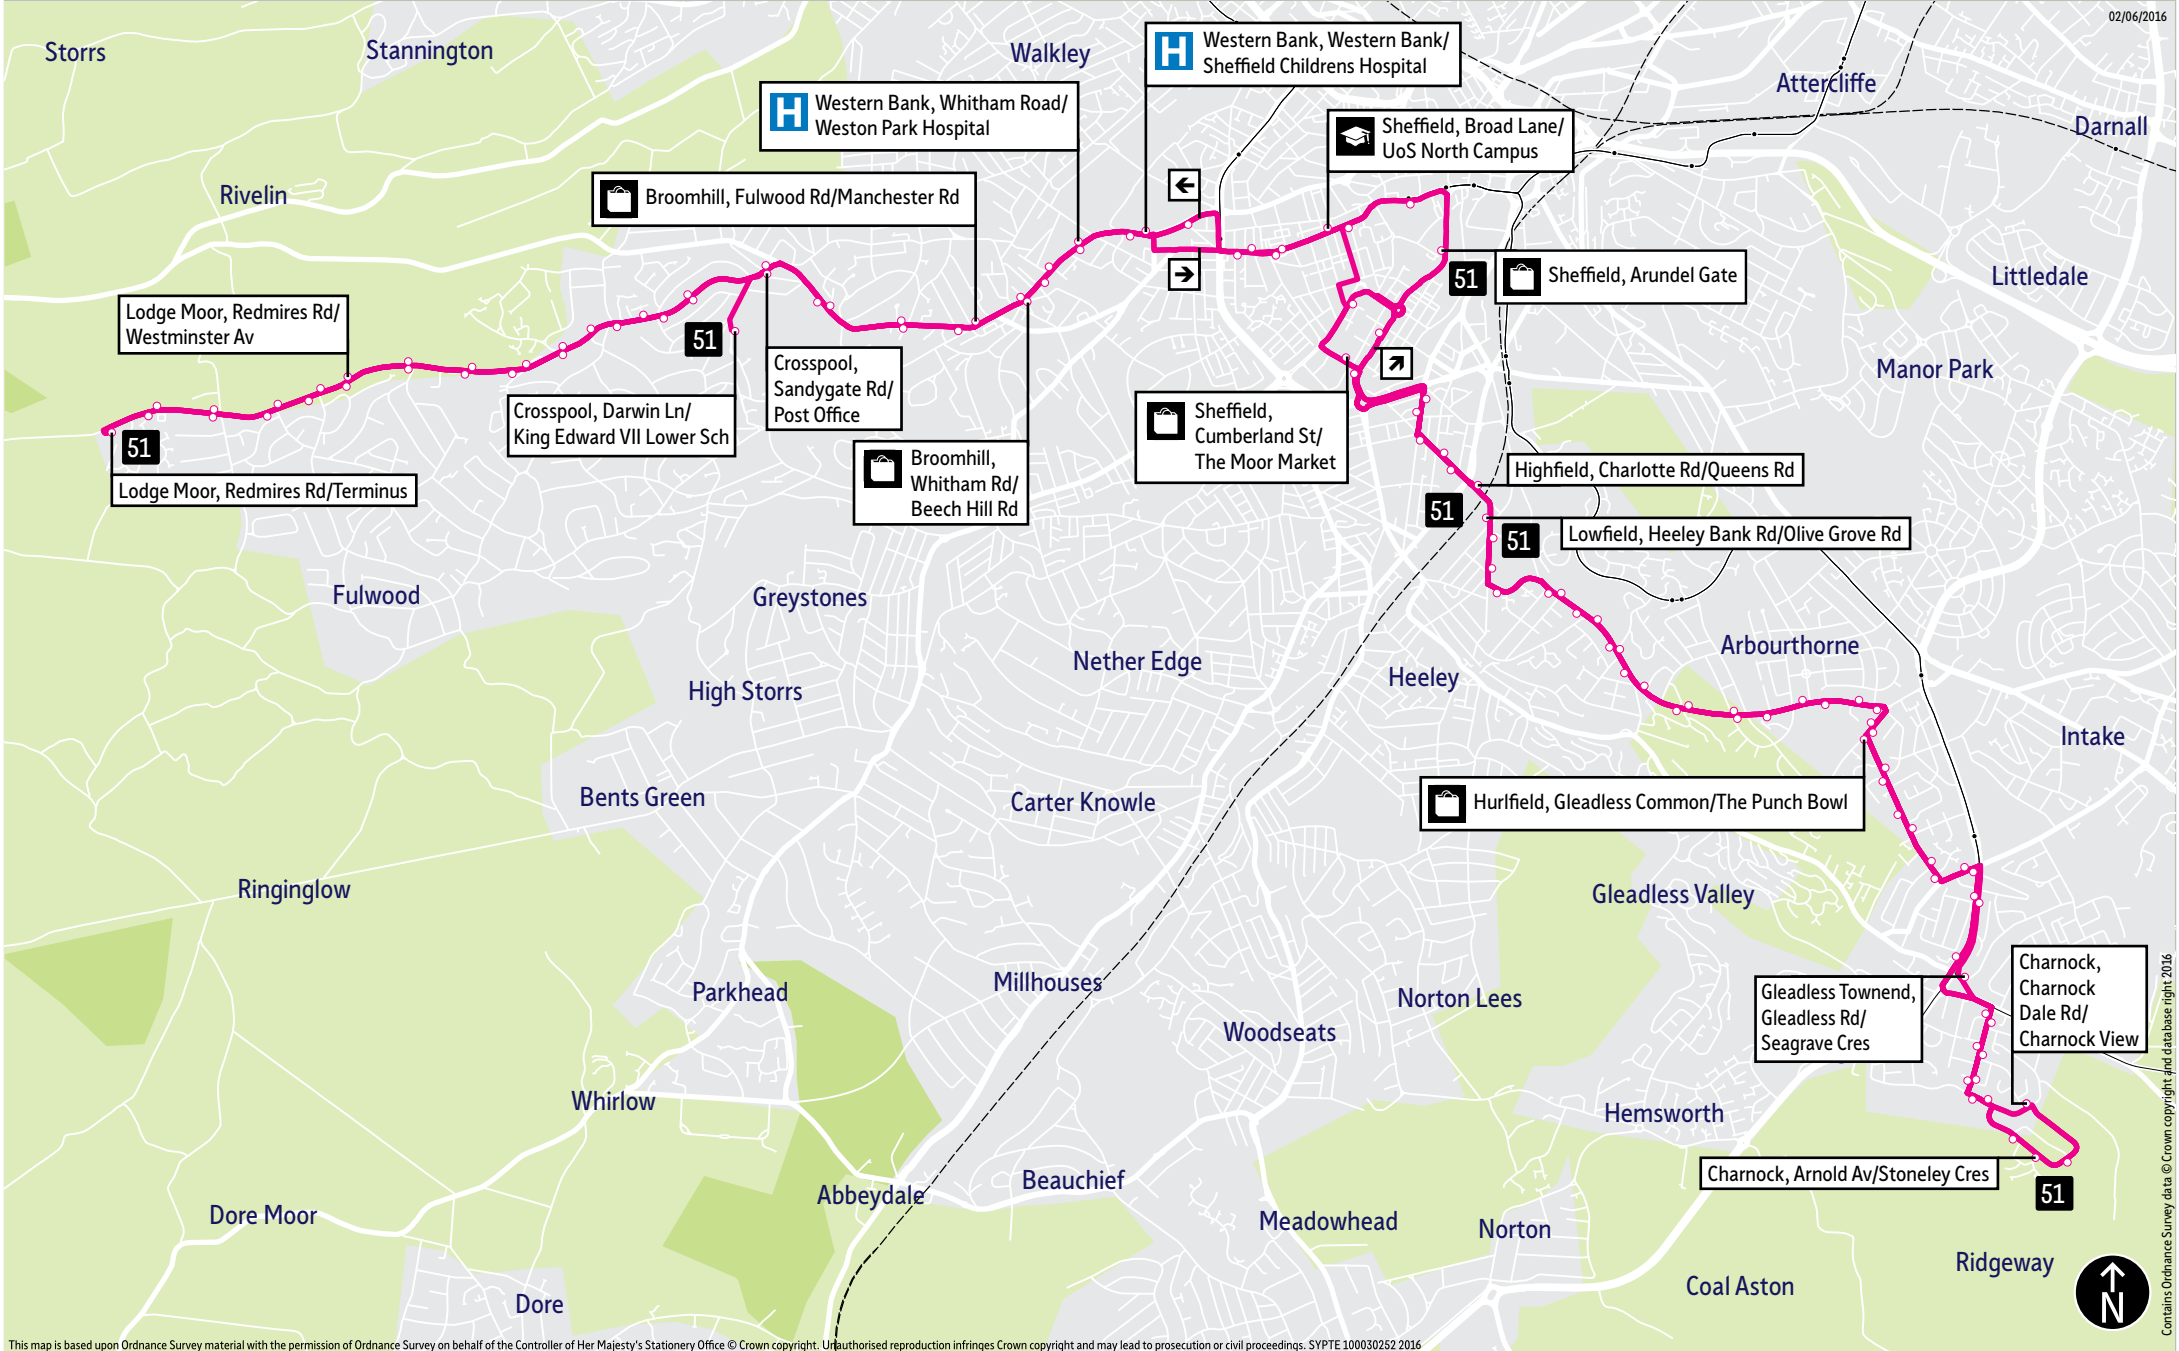

Bus route map for service 51

02/06/2016

- = Terminus point
- = Public transport
- = Shopping area
- = Bus route & stops
- = Rail line & station
- = Tram route & stop