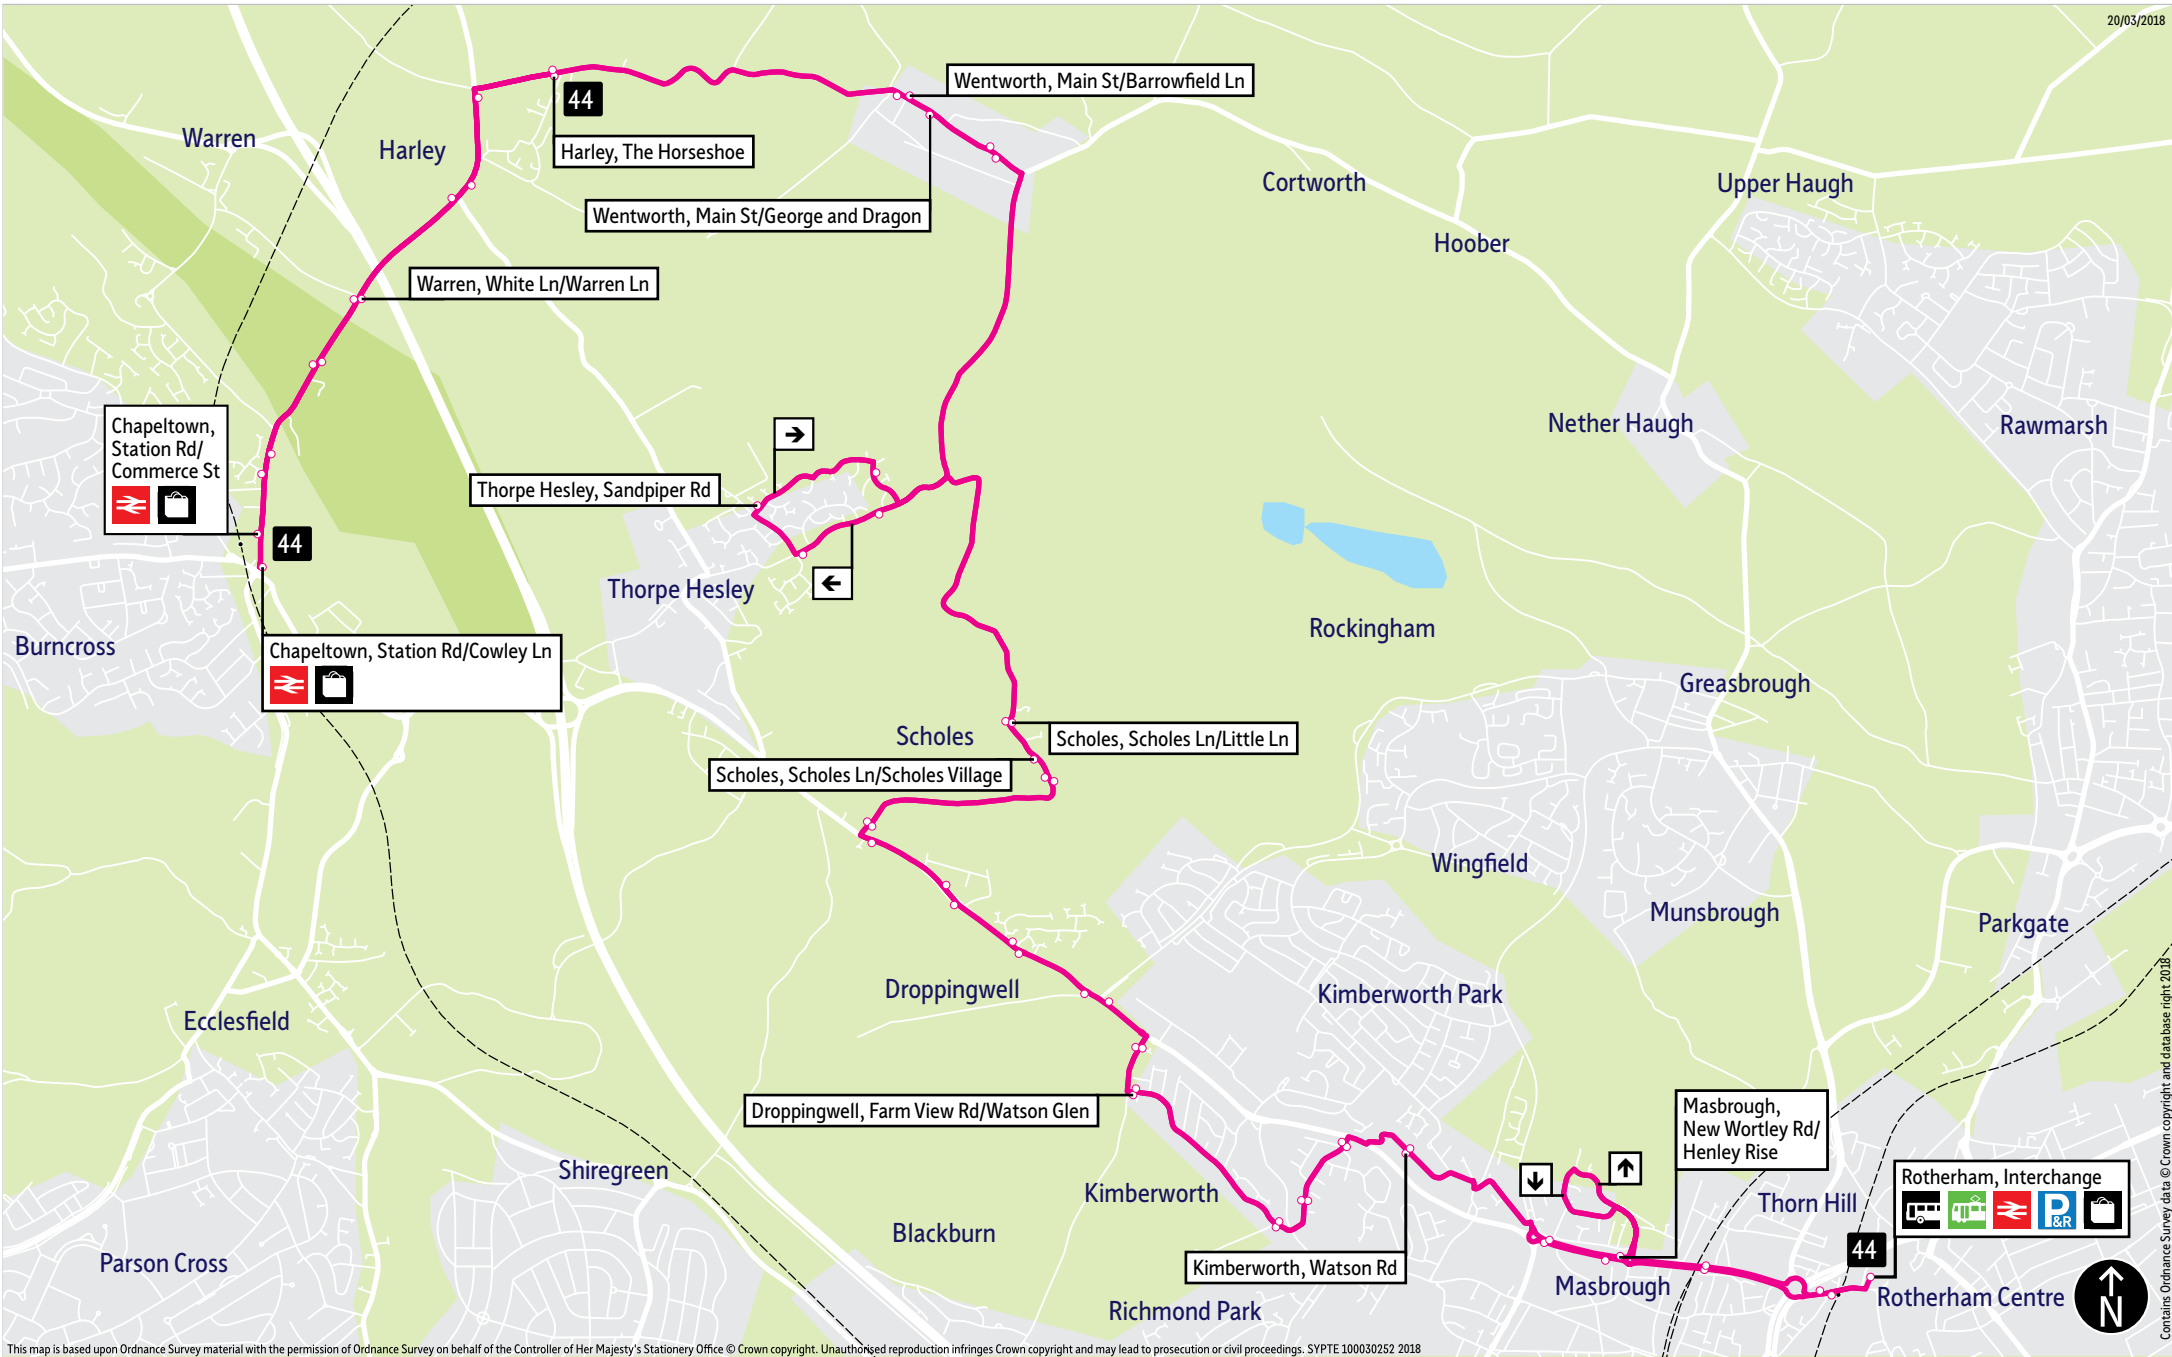

Bus route map for service 44

20/03/2018

■ = Terminus point
🚉 = Public transport
🛒 = Shopping area
🚍 = Bus route & stops
--- = Rail line & station
— = Tram route & stop

Contains Ordnance Survey data © Crown copyright and database right 2018