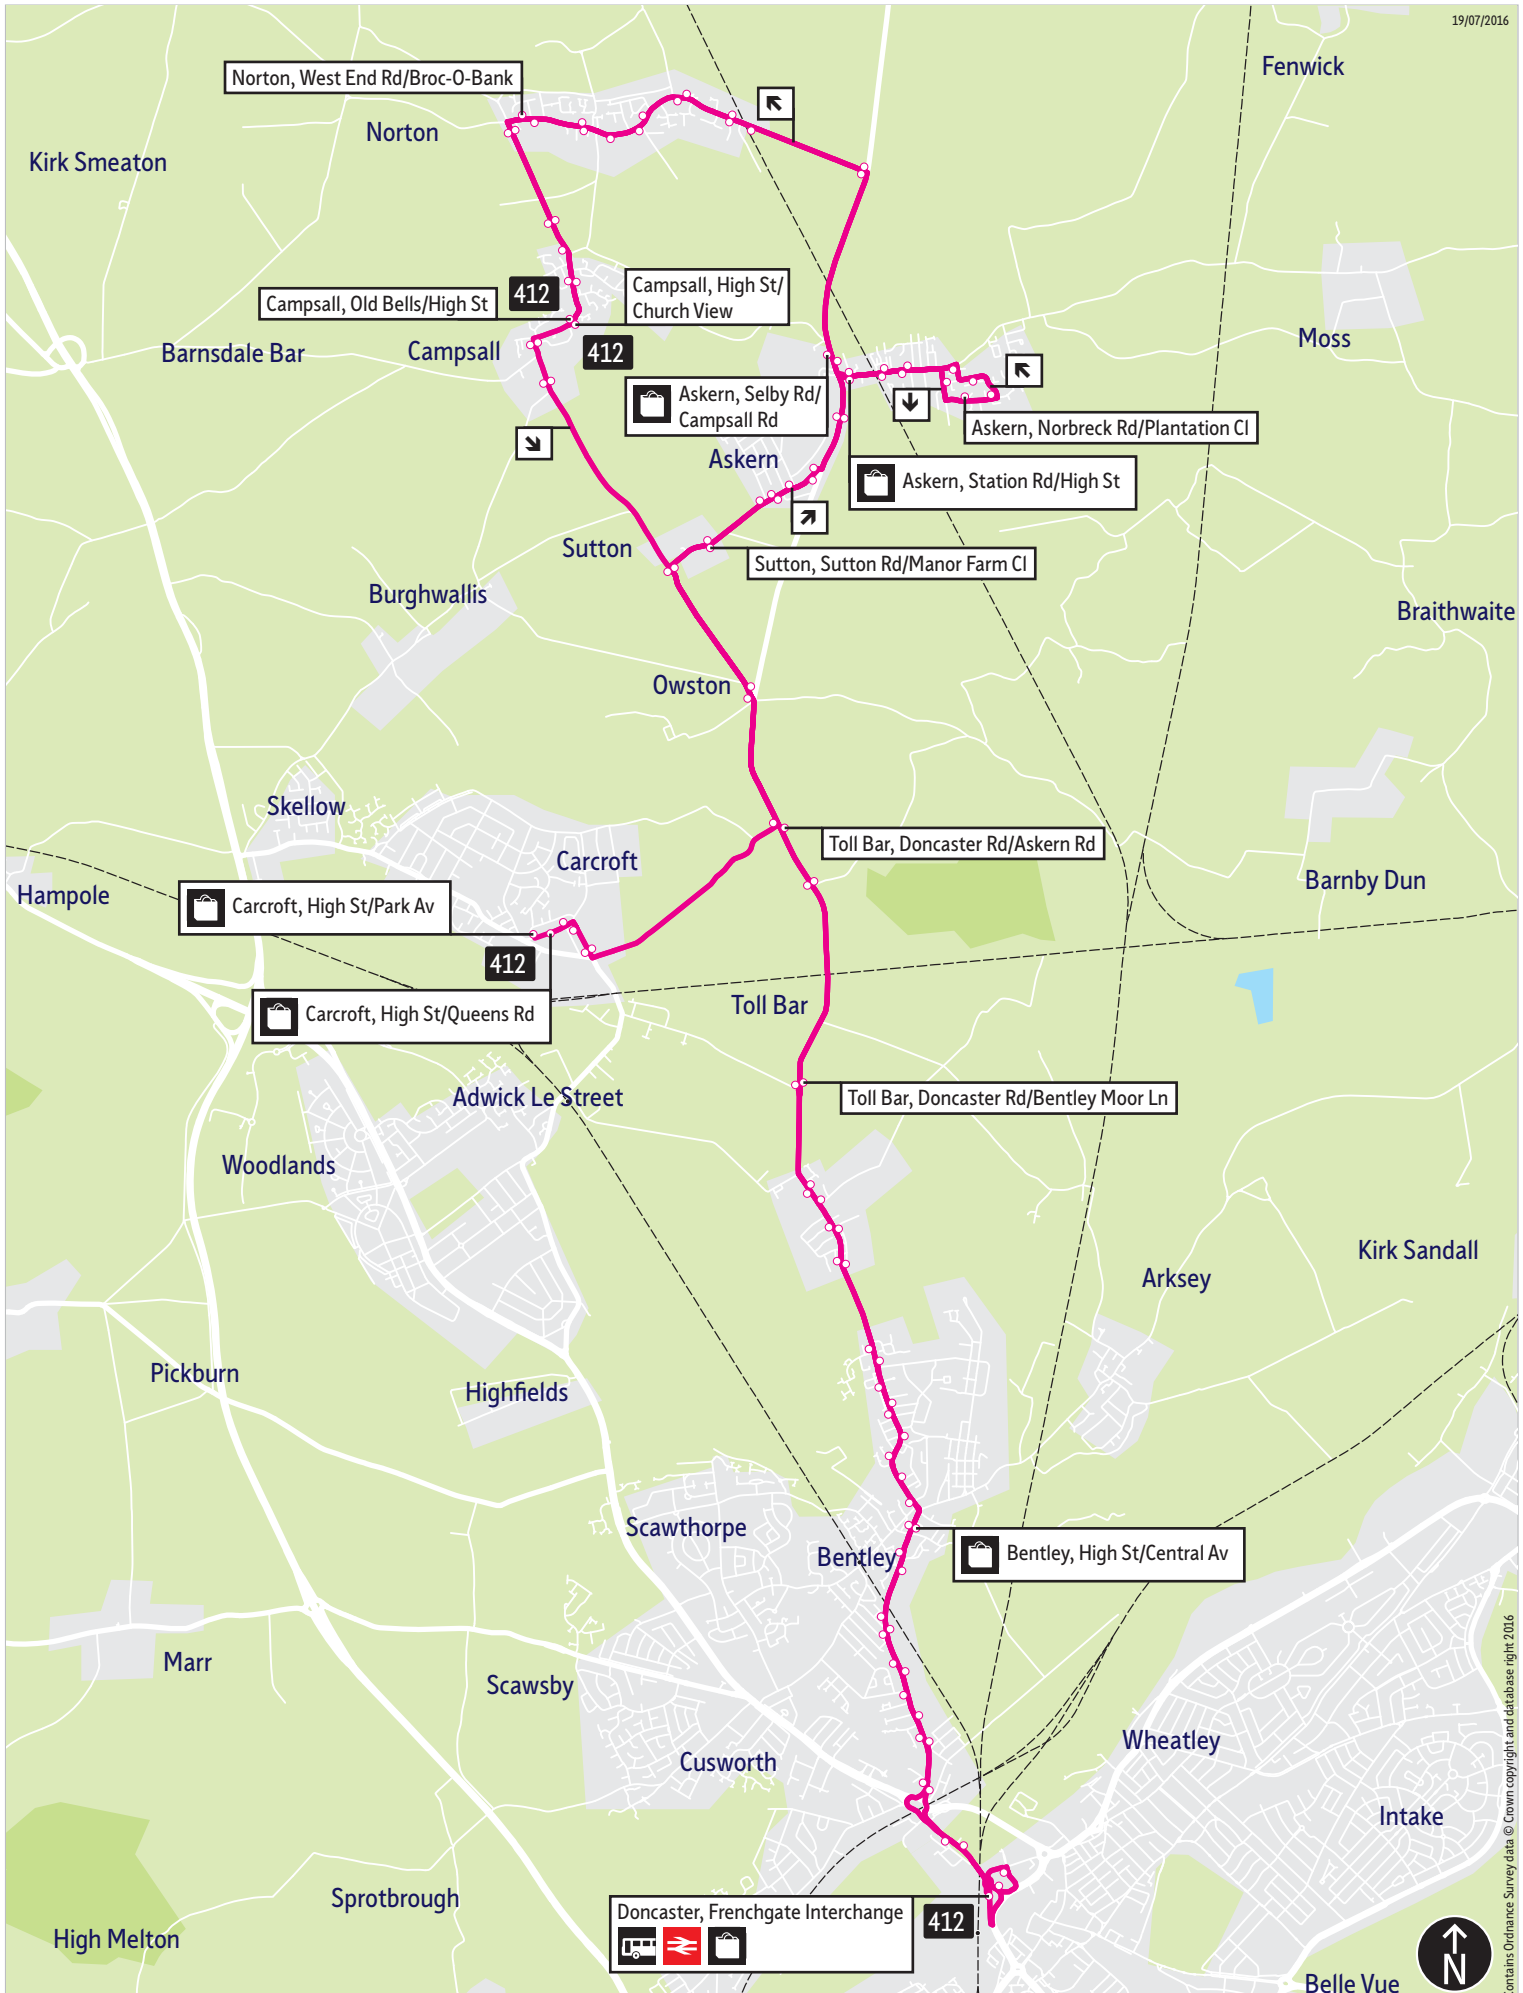

Bus route map for service 412

19/07/2016

This map is based upon Ordnance Survey material with the permission of Ordnance Survey on behalf of the Controller of Her Majesty's Stationery Office © Crown copyright. Unauthorised reproduction infringes Crown copyright and may lead to prosecution or civil proceedings. SYPTE 100030252 2016

- = Terminus point
- = Public transport
- = Shopping area
- = Bus route & stops
- = Rail line & station
- = Tram route & stop