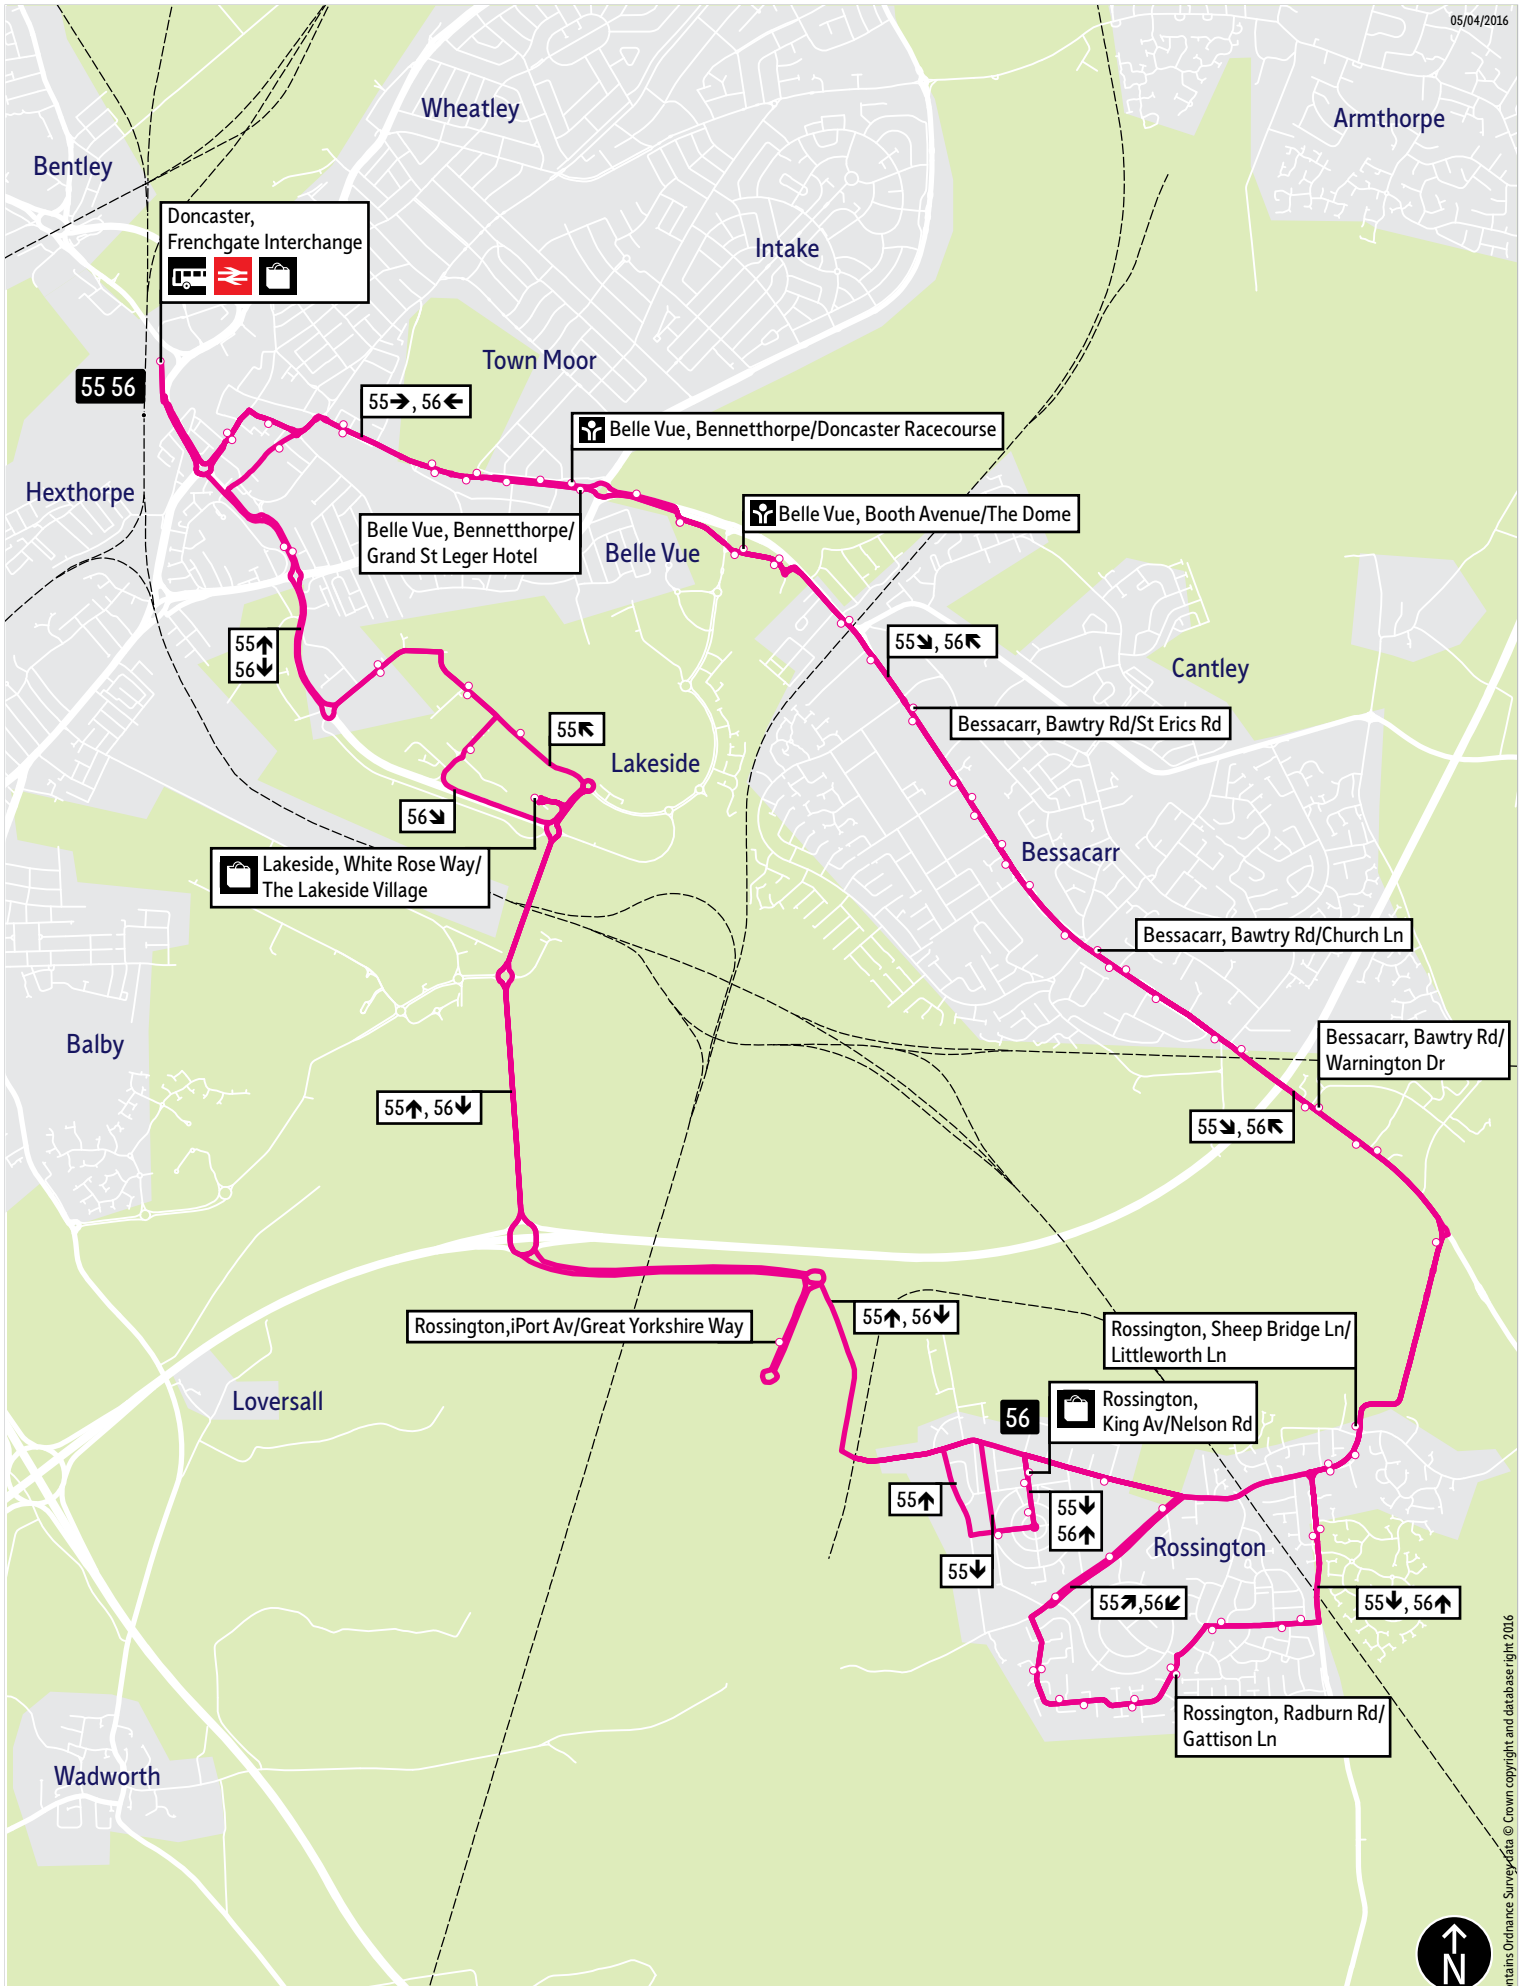

Bus route map for services 55 and 56

05/04/2016

= Terminus point
 = Public transport
 = Shopping area
 = Bus route & stops
 = Rail line & station
 = Tram route & stop

Contains Ordnance Survey data © Crown copyright and database right 2016