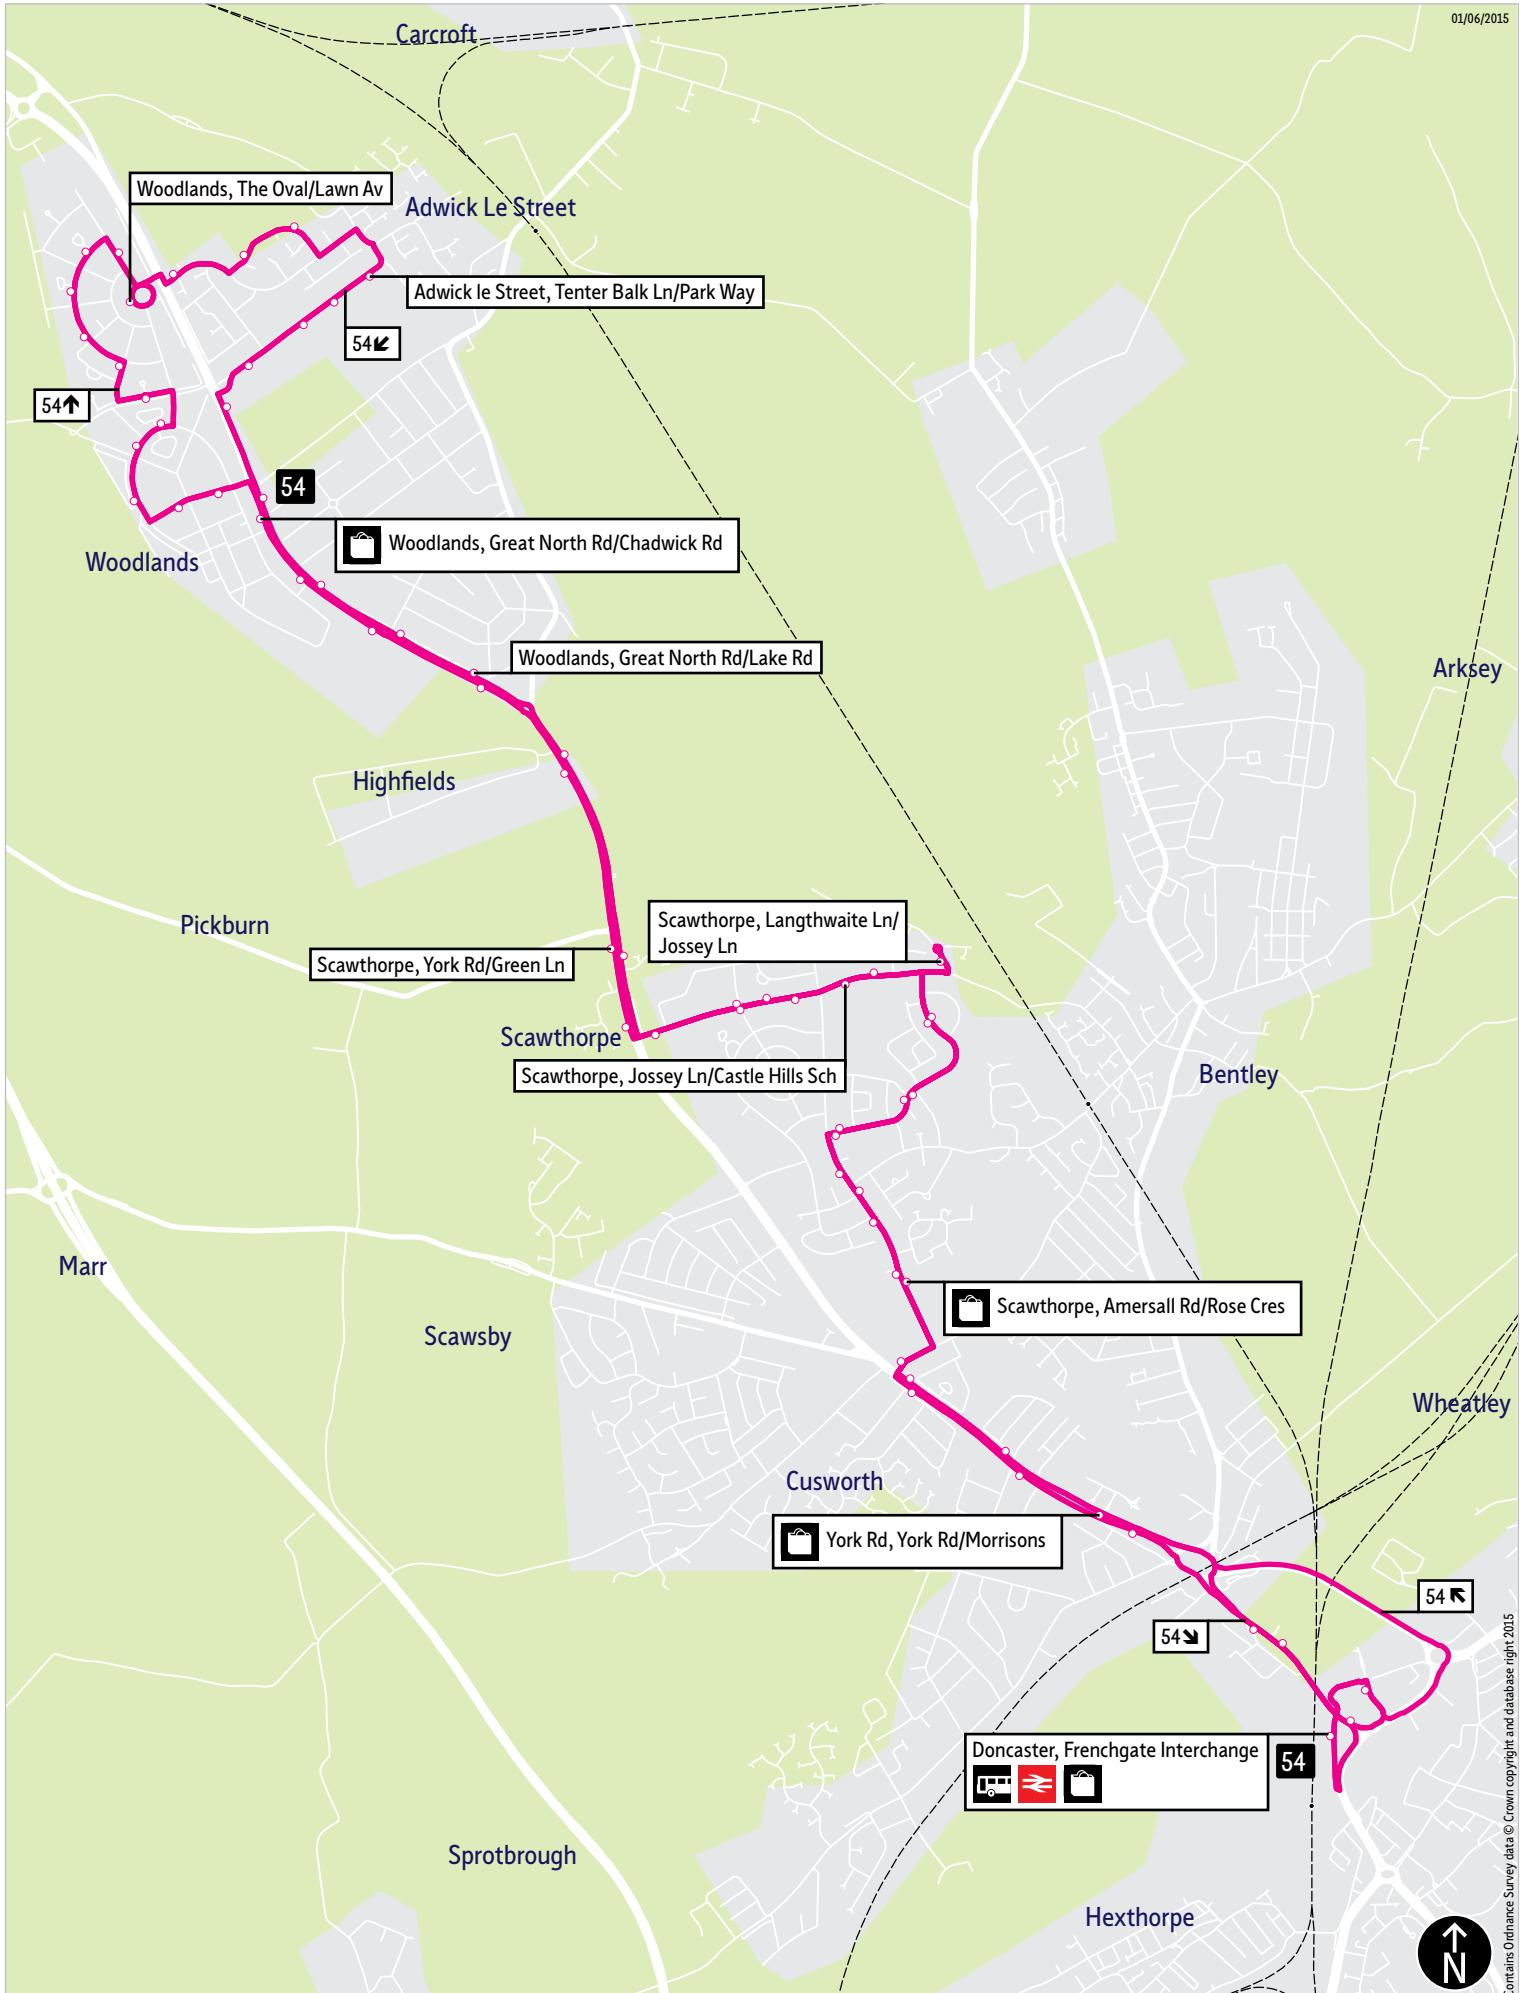

Bus route map for service 54

01/06/2015

This map is based upon Ordnance Survey material with the permission of Ordnance Survey on behalf of the Controller of Her Majesty's Stationery Office © Crown copyright. Unauthorised reproduction infringes Crown copyright and may lead to prosecution or civil proceedings. SYPTE 100030252 2015

■ = Terminus point
🚏 = Bus stop
🚆 = Public transport
🚗 = Shopping area
🚚 = Bus route & stops
---+--- = Rail line & station
—+— = Tram route & stop