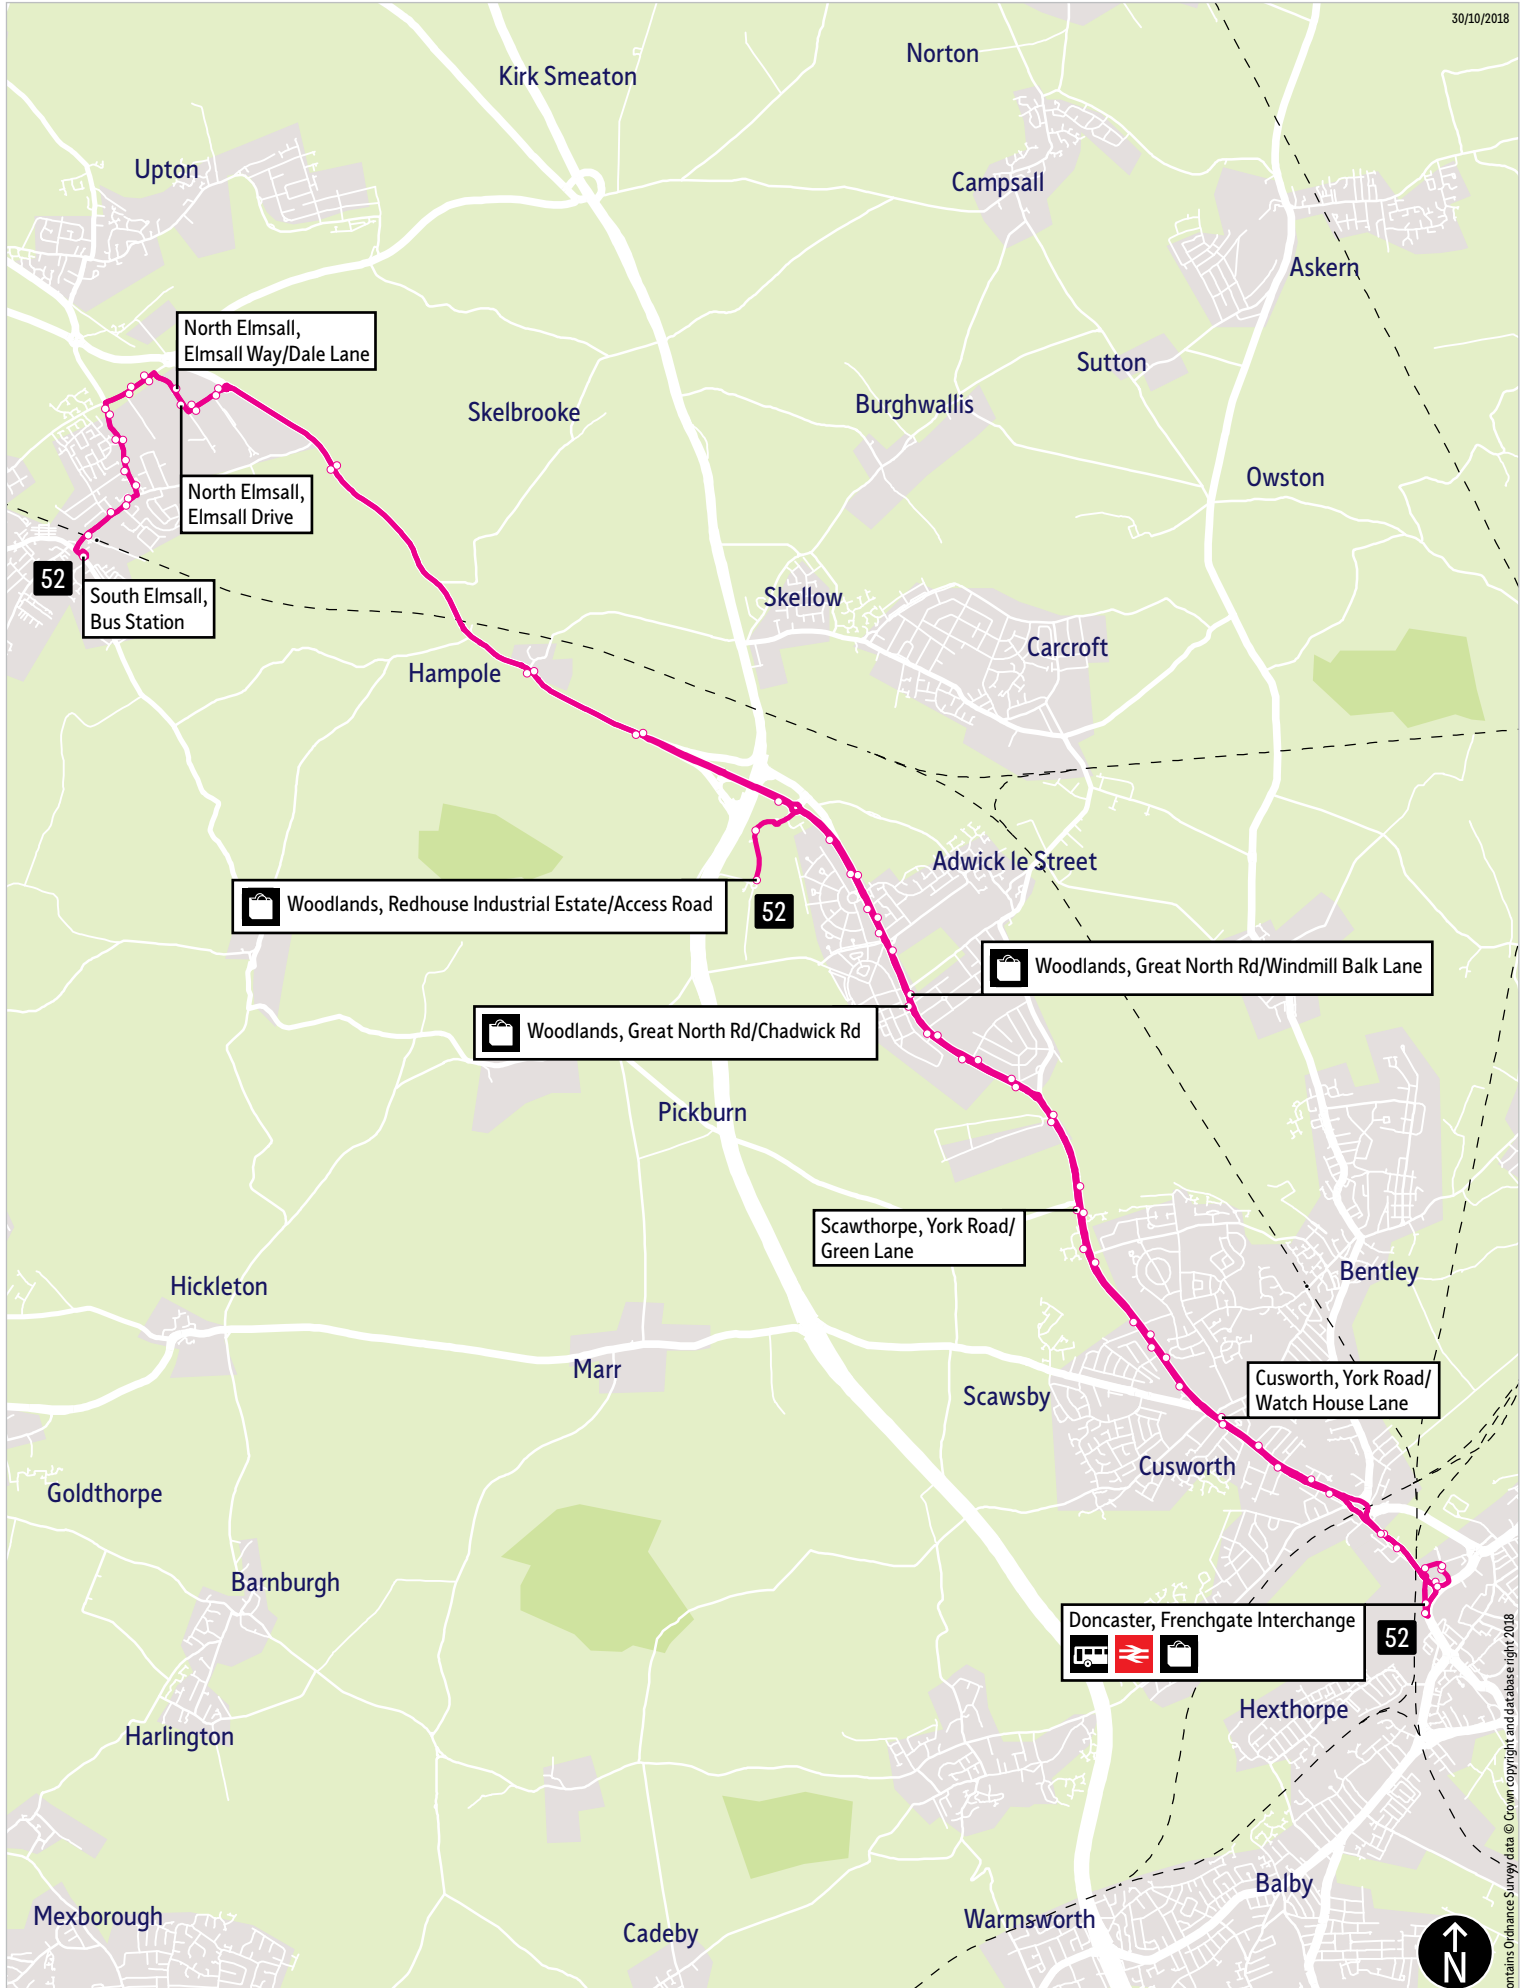

Bus route map for service 52

30/10/2018

■ = Terminus point
🚏 = Bus stop
🚆 = Public transport
🛒 = Shopping area
🚚 = Bus route & stops
--- = Rail line & station
— = Tram route & stop