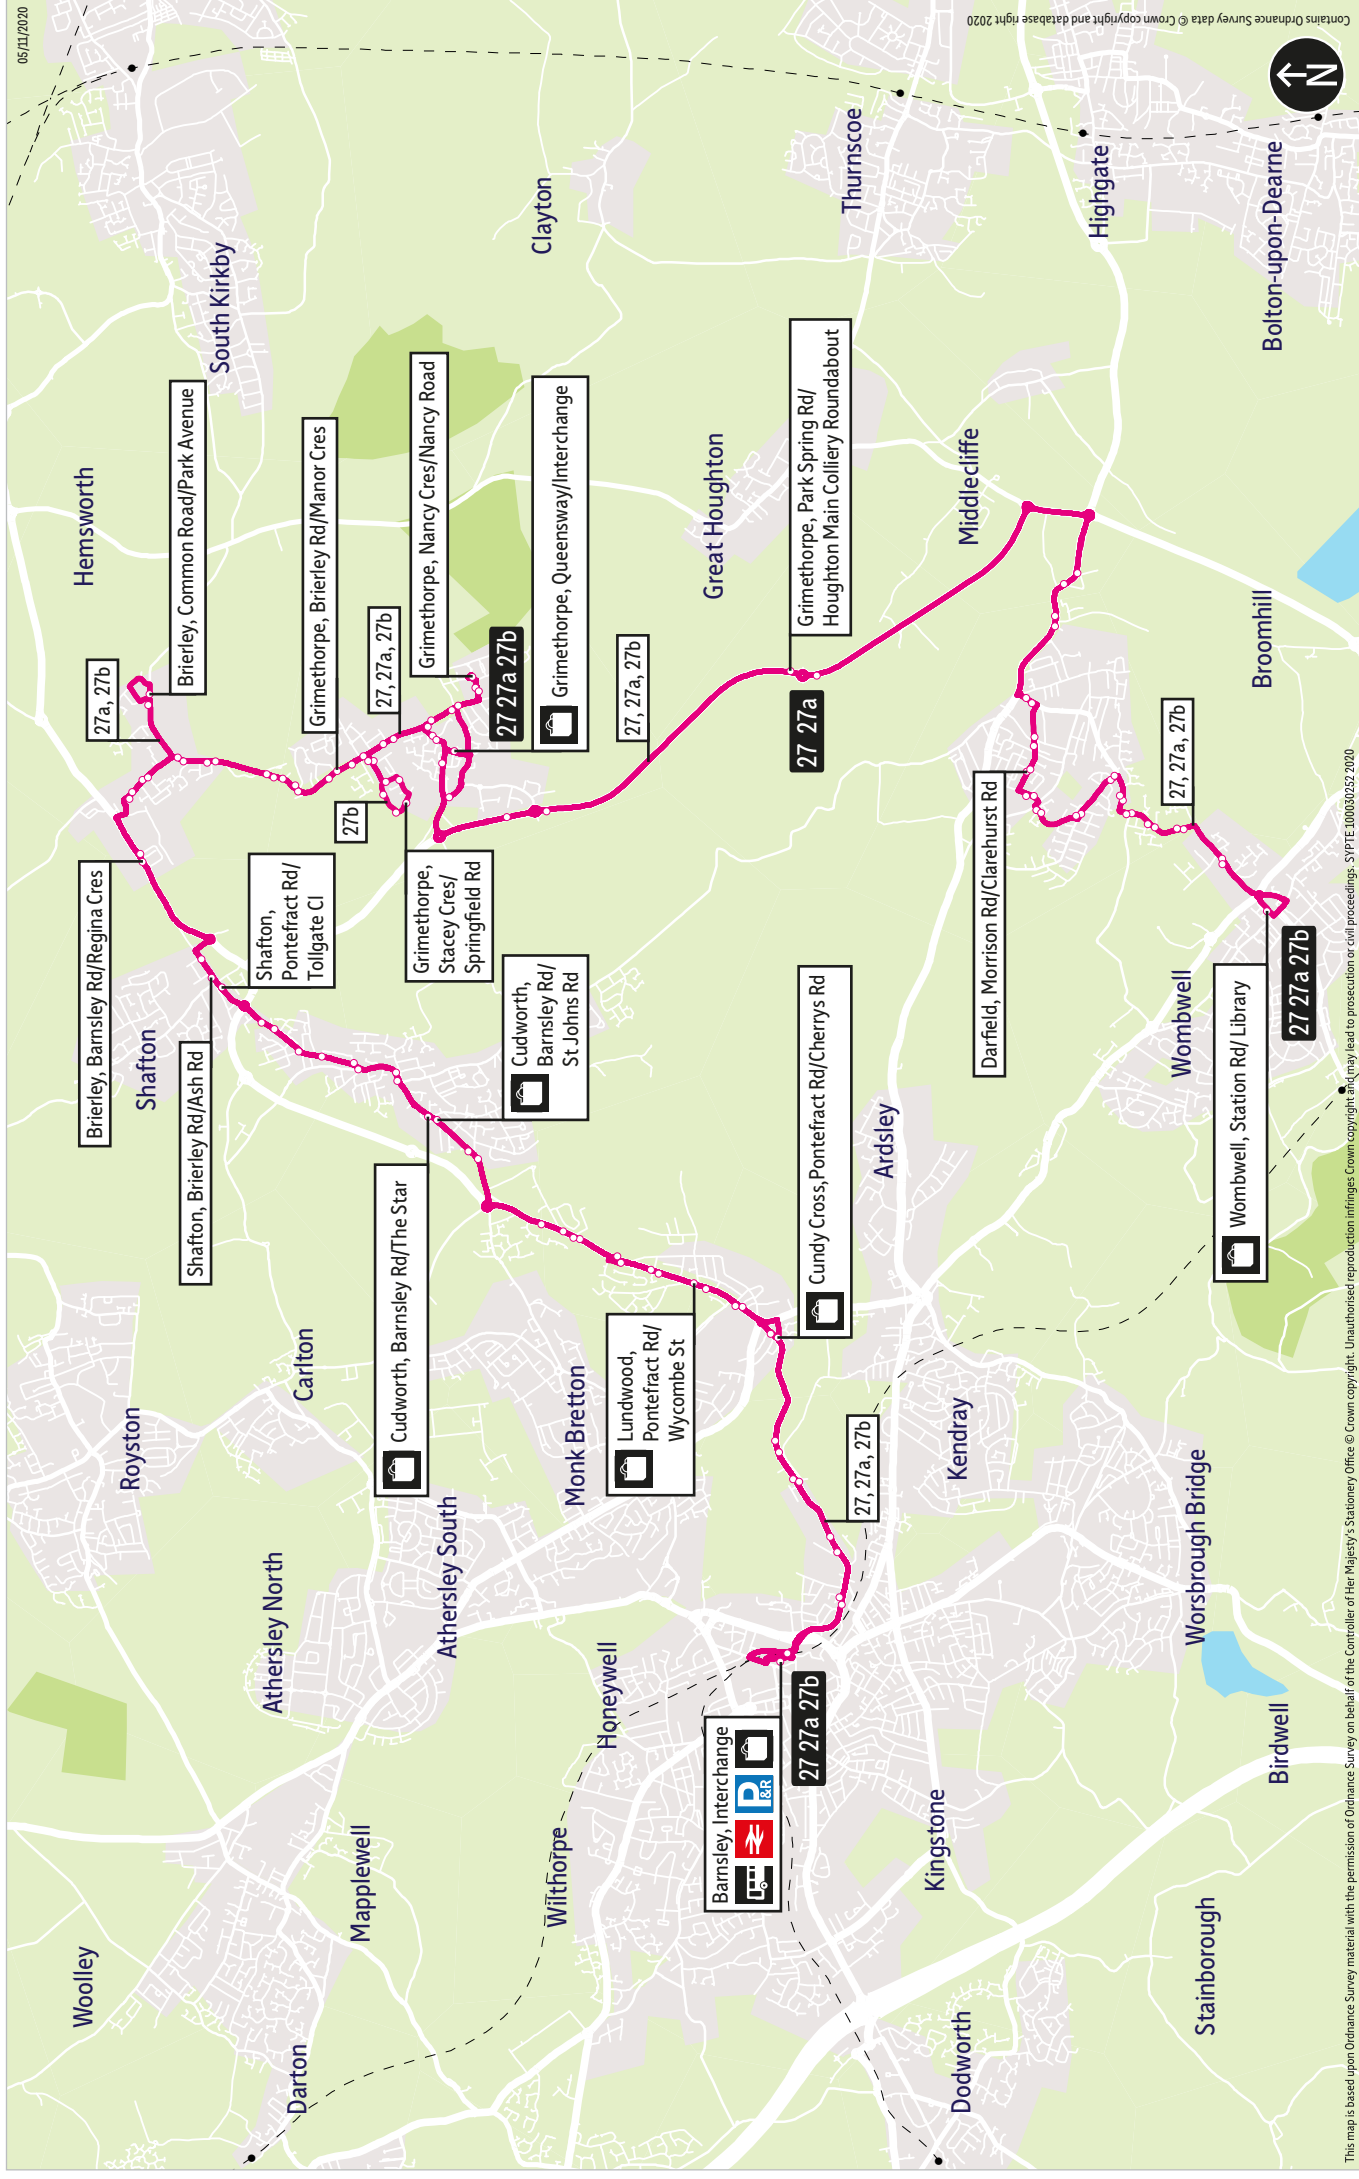

Bus route map for services 27, 27a and 27b

- = Terminus point
- = Public transport
- = Shopping area
- = Bus route & stops
- = Rail line & station
- = Tram route & stop