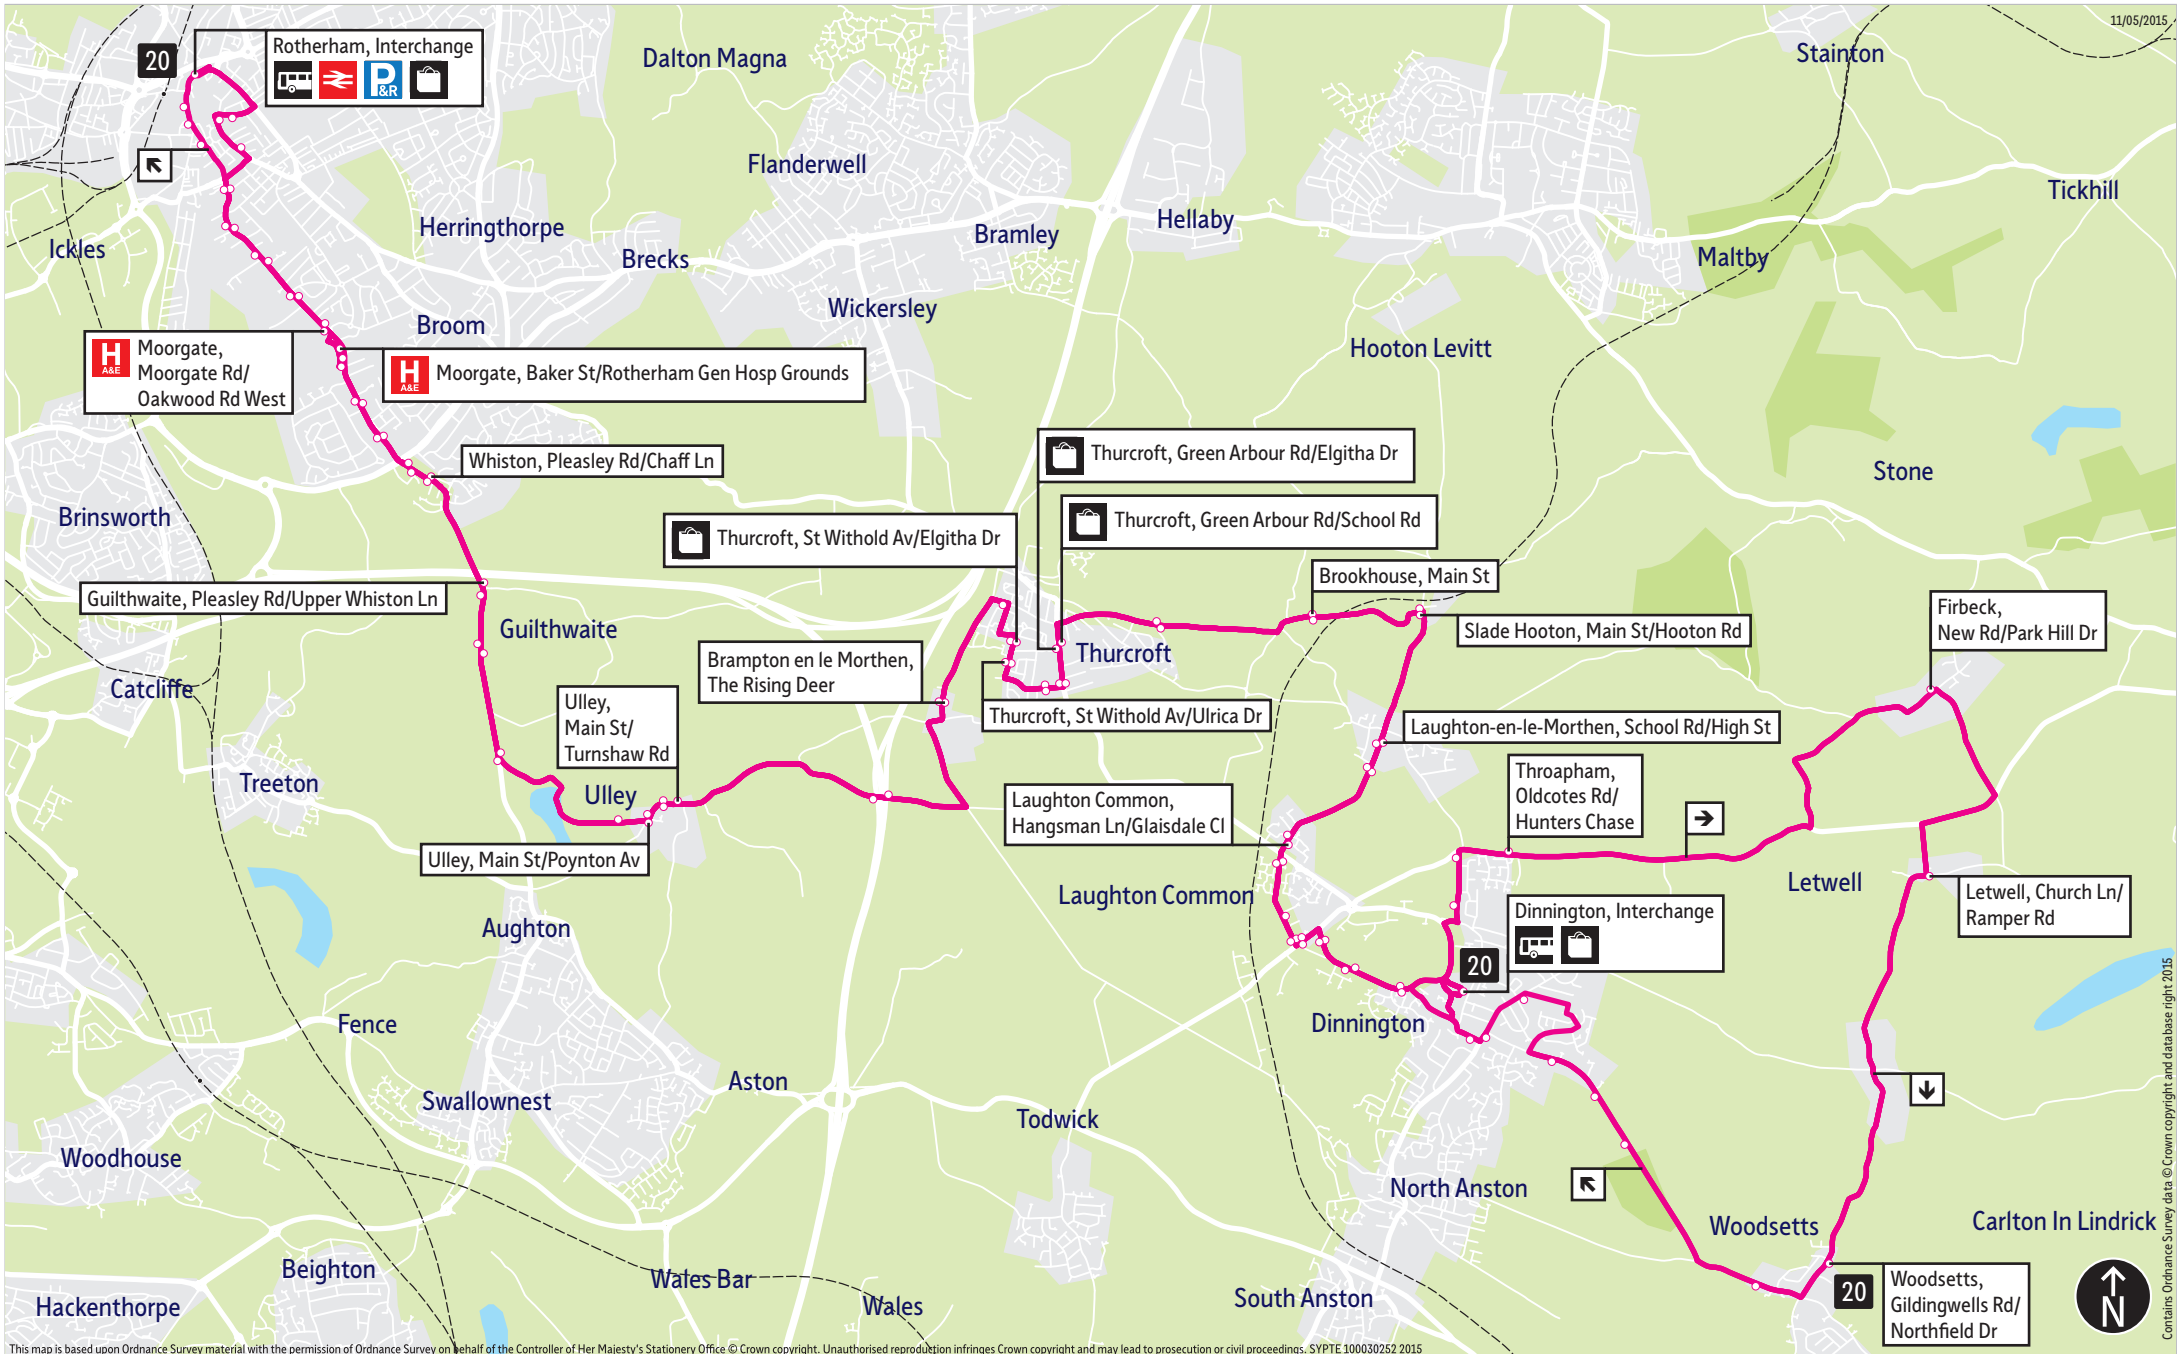

Bus route map for service 20

11/05/2015

■ = Terminus point
🚍 🚊 🚝 🚇 🚉 = Public transport
🛒 = Shopping area
🔴 = Bus route & stops
⋯ = Rail line & station
— = Tram route & stop

Contains Ordnance Survey data © Crown copyright and database right 2015