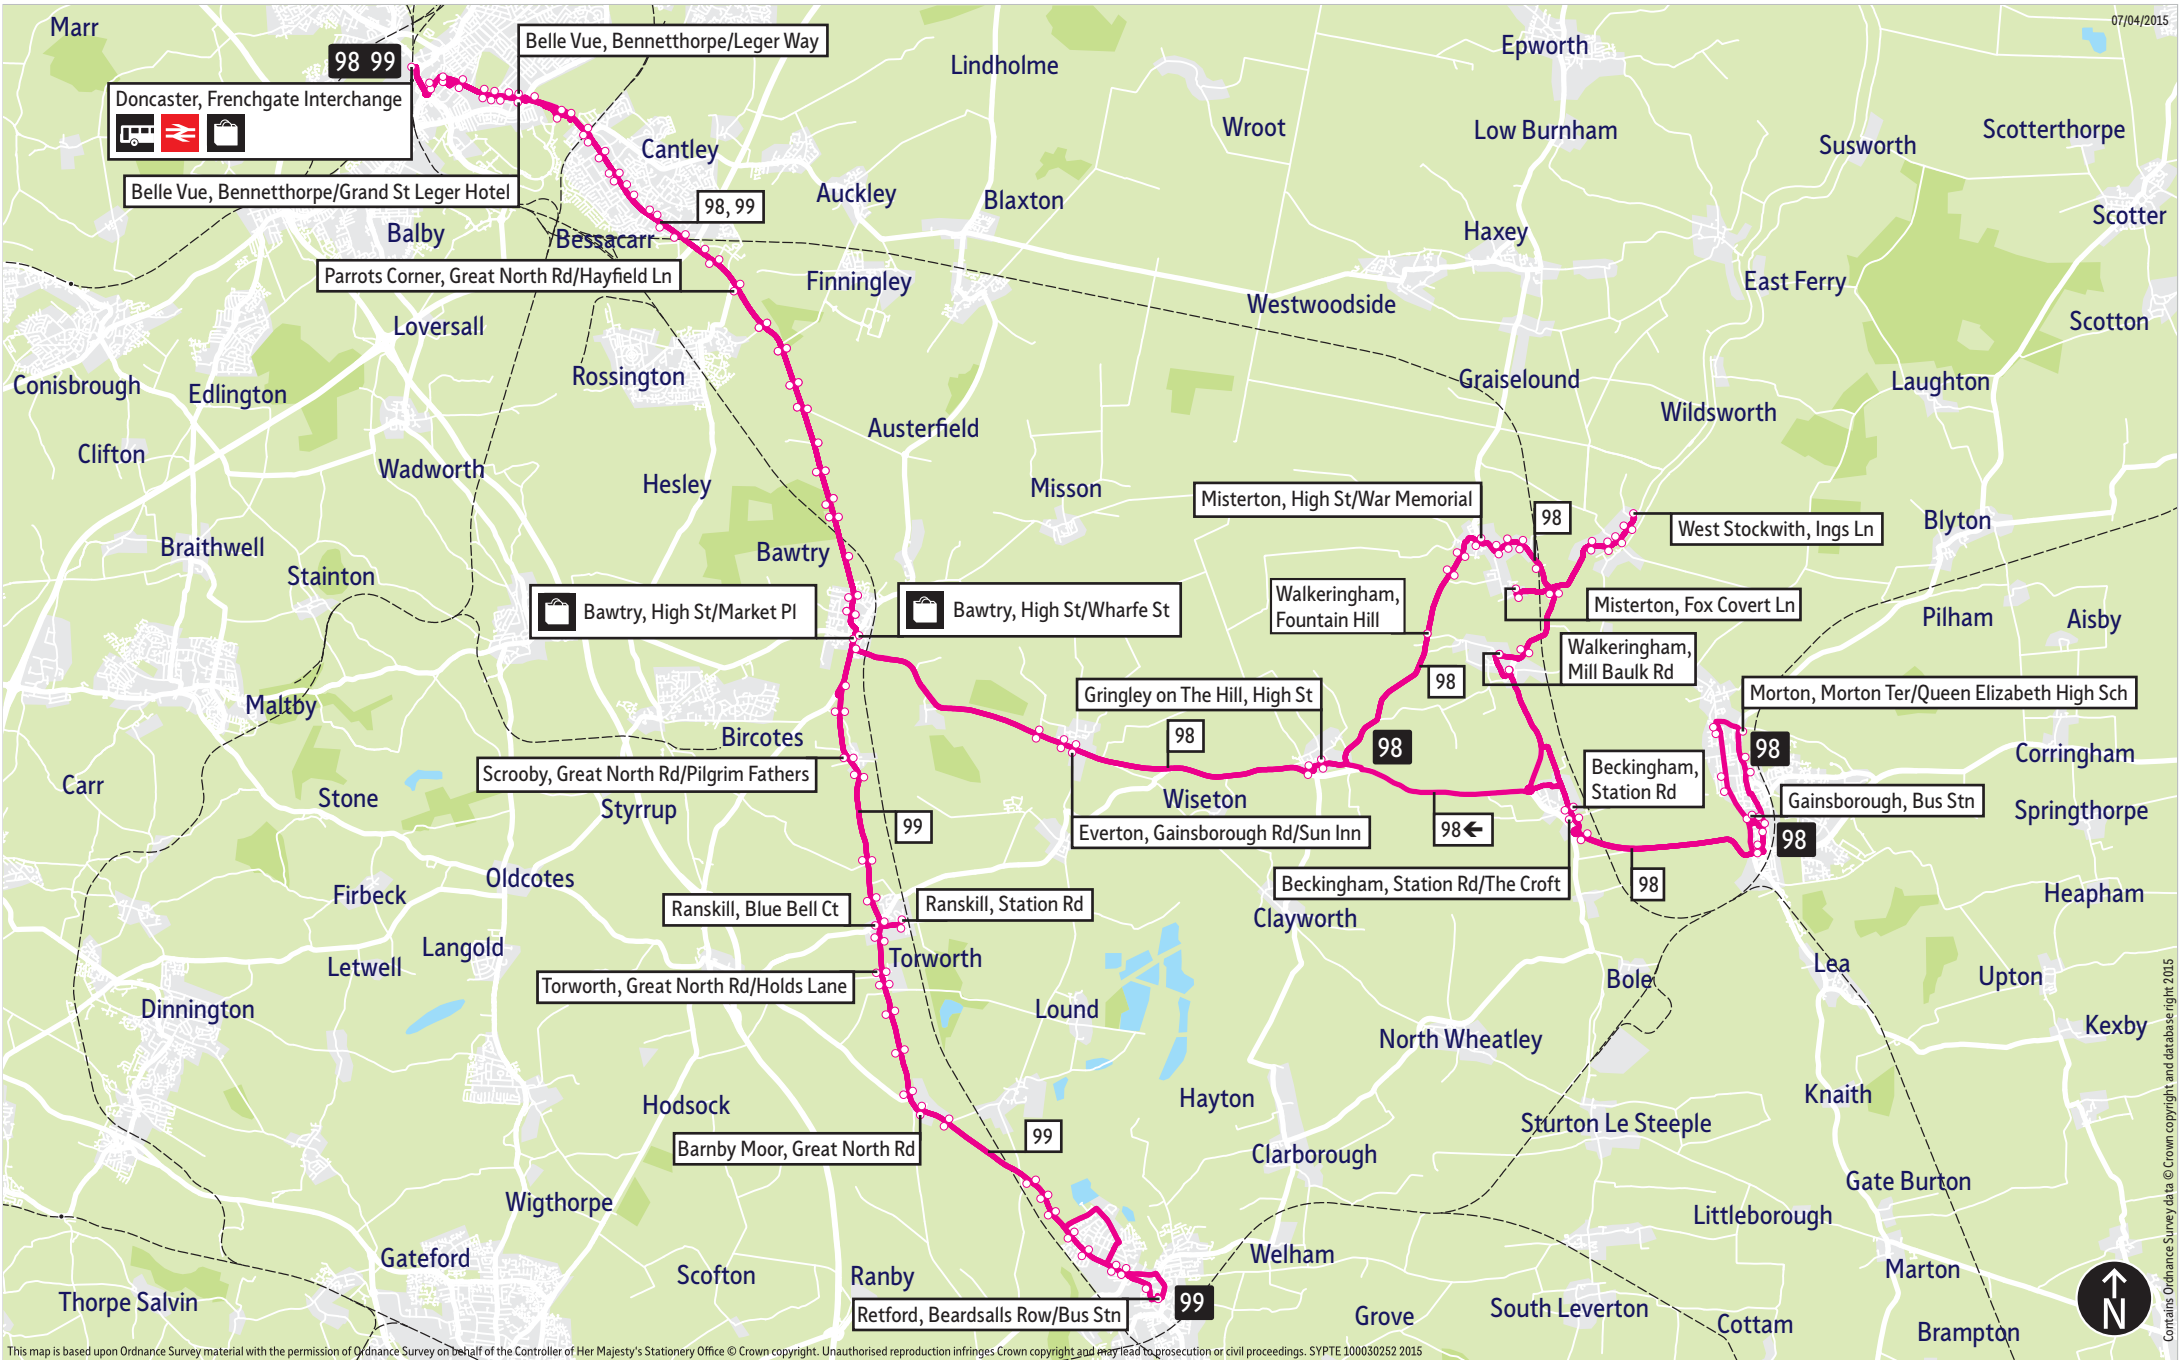

Bus route map for services 98 and 99

07/04/2015

= Terminus point
 = Public transport
 = Shopping area
 = Bus route & stops
 = Rail line & station
 = Tram route & stop