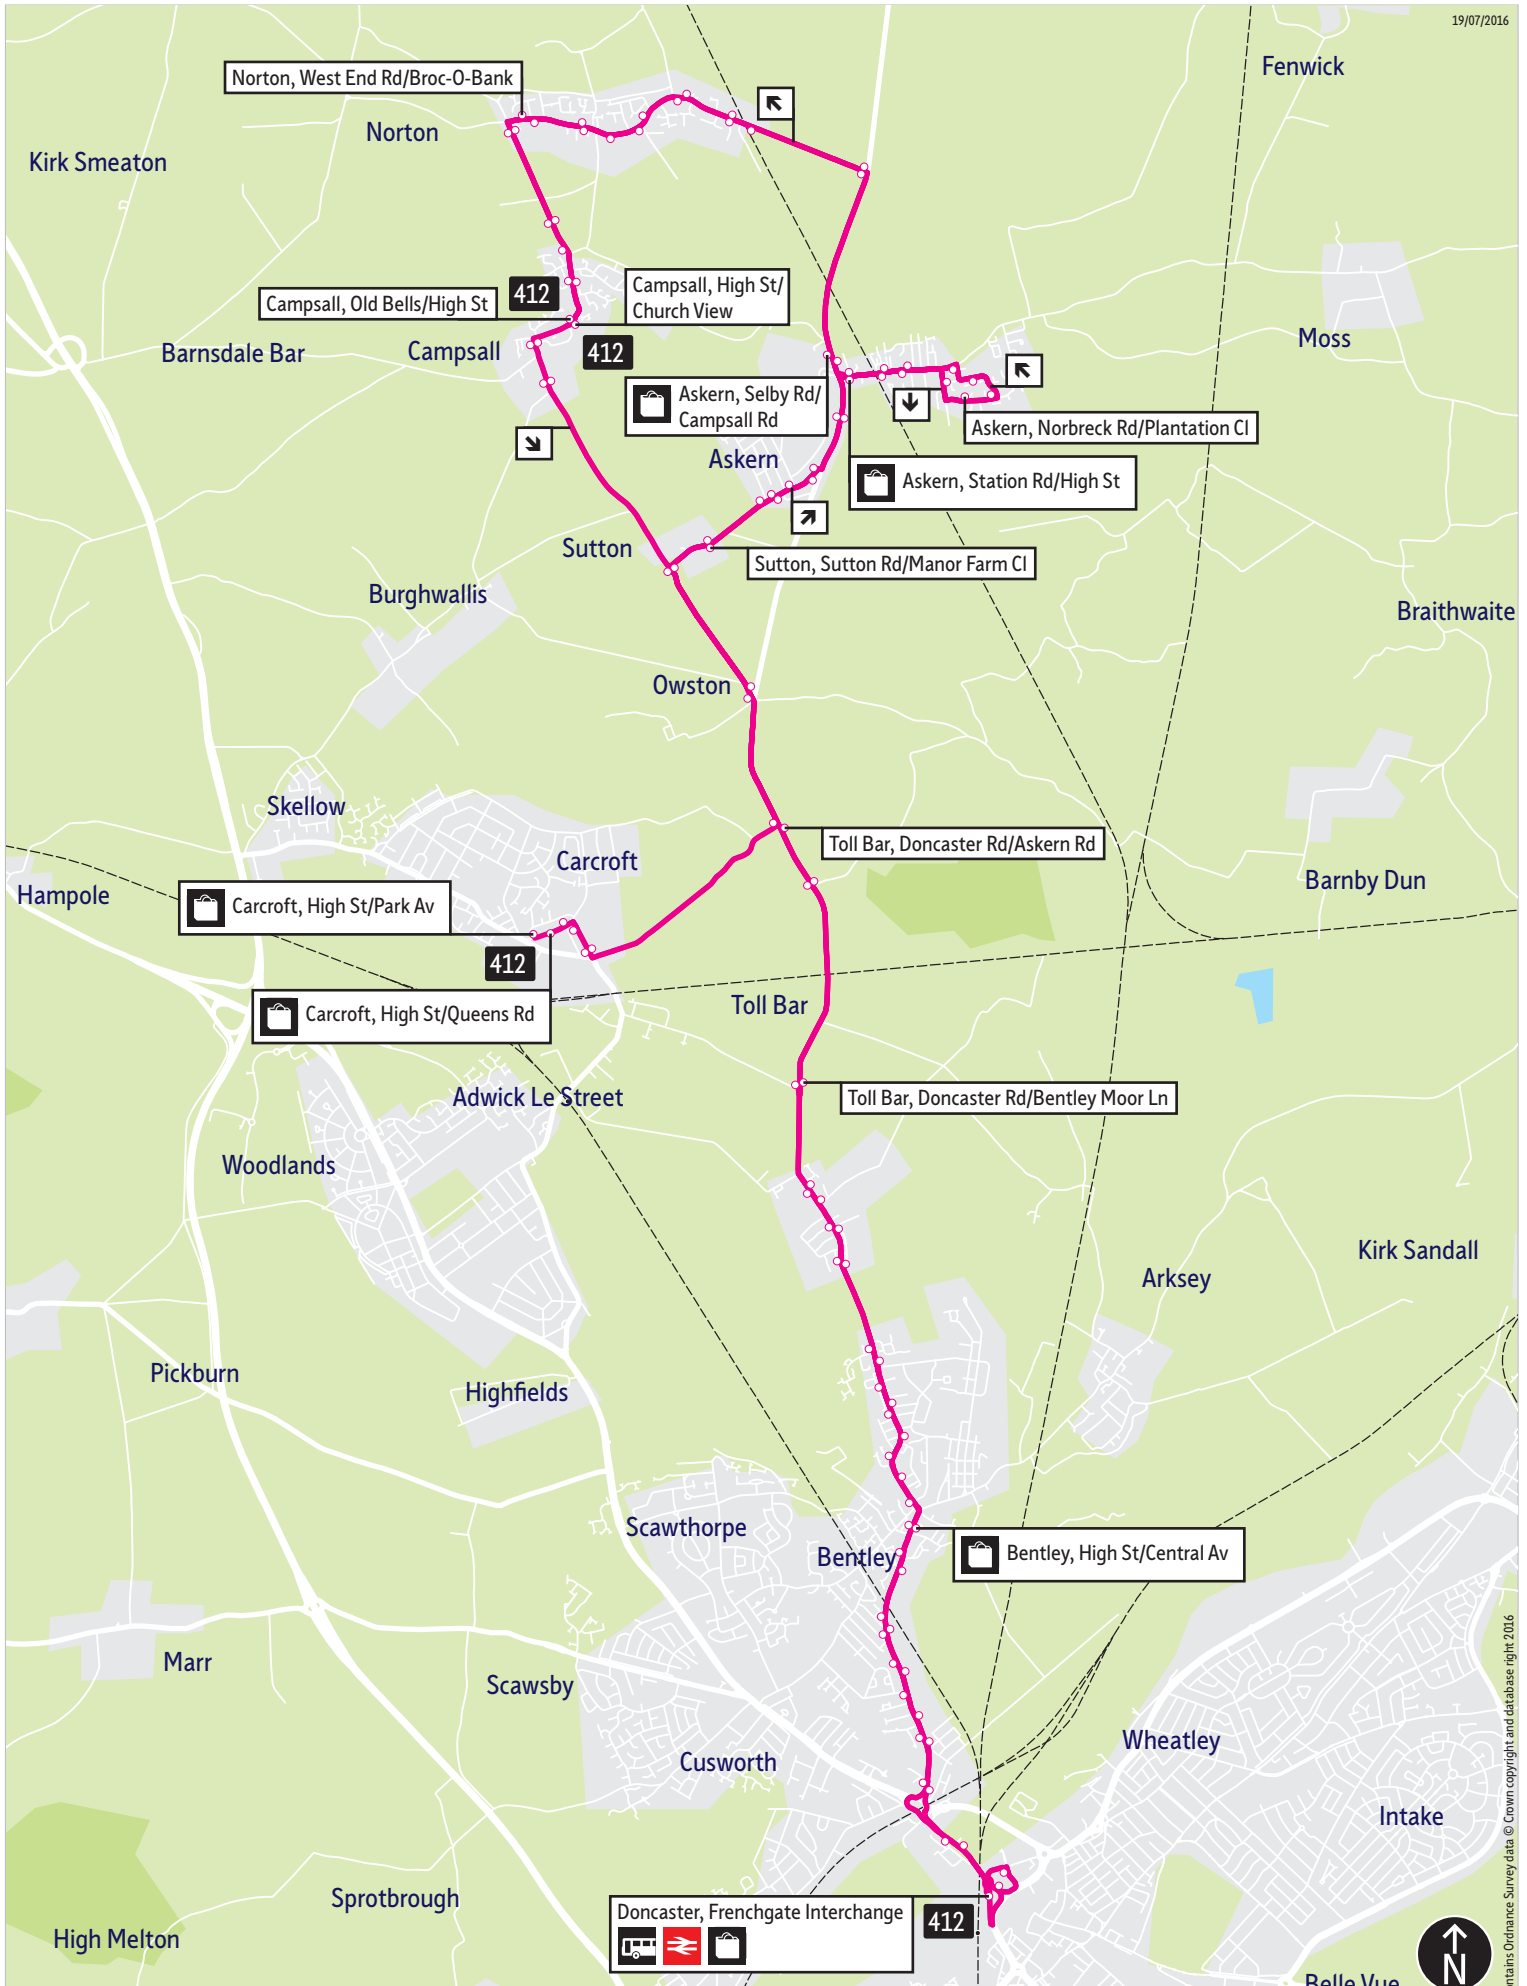

[TravelSouthYorkshire](https://www.facebook.com/TravelSouthYorkshire)

[@TSYalerts](https://twitter.com/TSYalerts)

[01709 51 51 51](tel:01709515151)

Bus route map for service 412

19/07/2016

This map is based upon Ordnance Survey material with the permission of Ordnance Survey on behalf of the Controller of Her Majesty's Stationery Office © Crown copyright. Unauthorised reproduction infringes Crown copyright and may lead to prosecution or civil proceedings. SYPTE 100030252 2016

-  = Terminus point
-  = Public transport
-  = Shopping area
-  = Bus route & stops
-  = Rail line & station
-  = Tram route & stop

Contains Ordnance Survey data © Crown copyright and database right 2016

Stopping points for service 412

Doncaster, Frenchgate Interchange ▶ North Bridge Road ▶ Bentley ▶ Bentley Road ▶ High Street ▶ Askern Road ▶ Toll Bar ▶ Doncaster Road ▶ Owston ▶ Sutton Road ▶ Sutton ▶ Instoneville ▶ Askern ▶ High Street ▶ Station Road ▶ Moss Road ▶ Norbreck Road ▶ Newmarche Drive ▶ Moss Road ▶ Station Road ▶ Selby Road ▶ Norton ▶ Norton Common Road ▶ Station Road ▶ High Street ▶ West End Road ▶ Ryecroft Road ▶ Campsall ▶ The Avenue ▶ High Street ▶ Sutton Road ▶ Sutton ▶ Sutton Road ▶ Owston ▶ Owston Road ▶ Carcroft, High Street

Carcroft, High Street ▶ Toll Bar ▶ Doncaster Road ▶ Owston ▶ Sutton Road ▶ Sutton ▶ Campsall ▶ Sutton Road ▶ High Street ▶ The Avenue ▶ Ryecroft Road ▶ Norton ▶ West End Road ▶ High Street ▶ Station Road ▶ Norton Common Road ▶ Askern ▶ Selby Road ▶ Station Road ▶ Moss Road ▶ Rushy Moor Lane ▶ Norbreck Road ▶ Newmarche Drive ▶ Moss Road ▶ Station Road ▶ High Street ▶ Instoneville ▶ Sutton Road ▶ Sutton ▶ Owston ▶ Toll Bar ▶ Doncaster Road ▶ Askern Road ▶ Bentley ▶ High Street ▶ Bentley Road ▶ North Bridge Road ▶ Church View ▶ Doncaster, Frenchgate Interchange