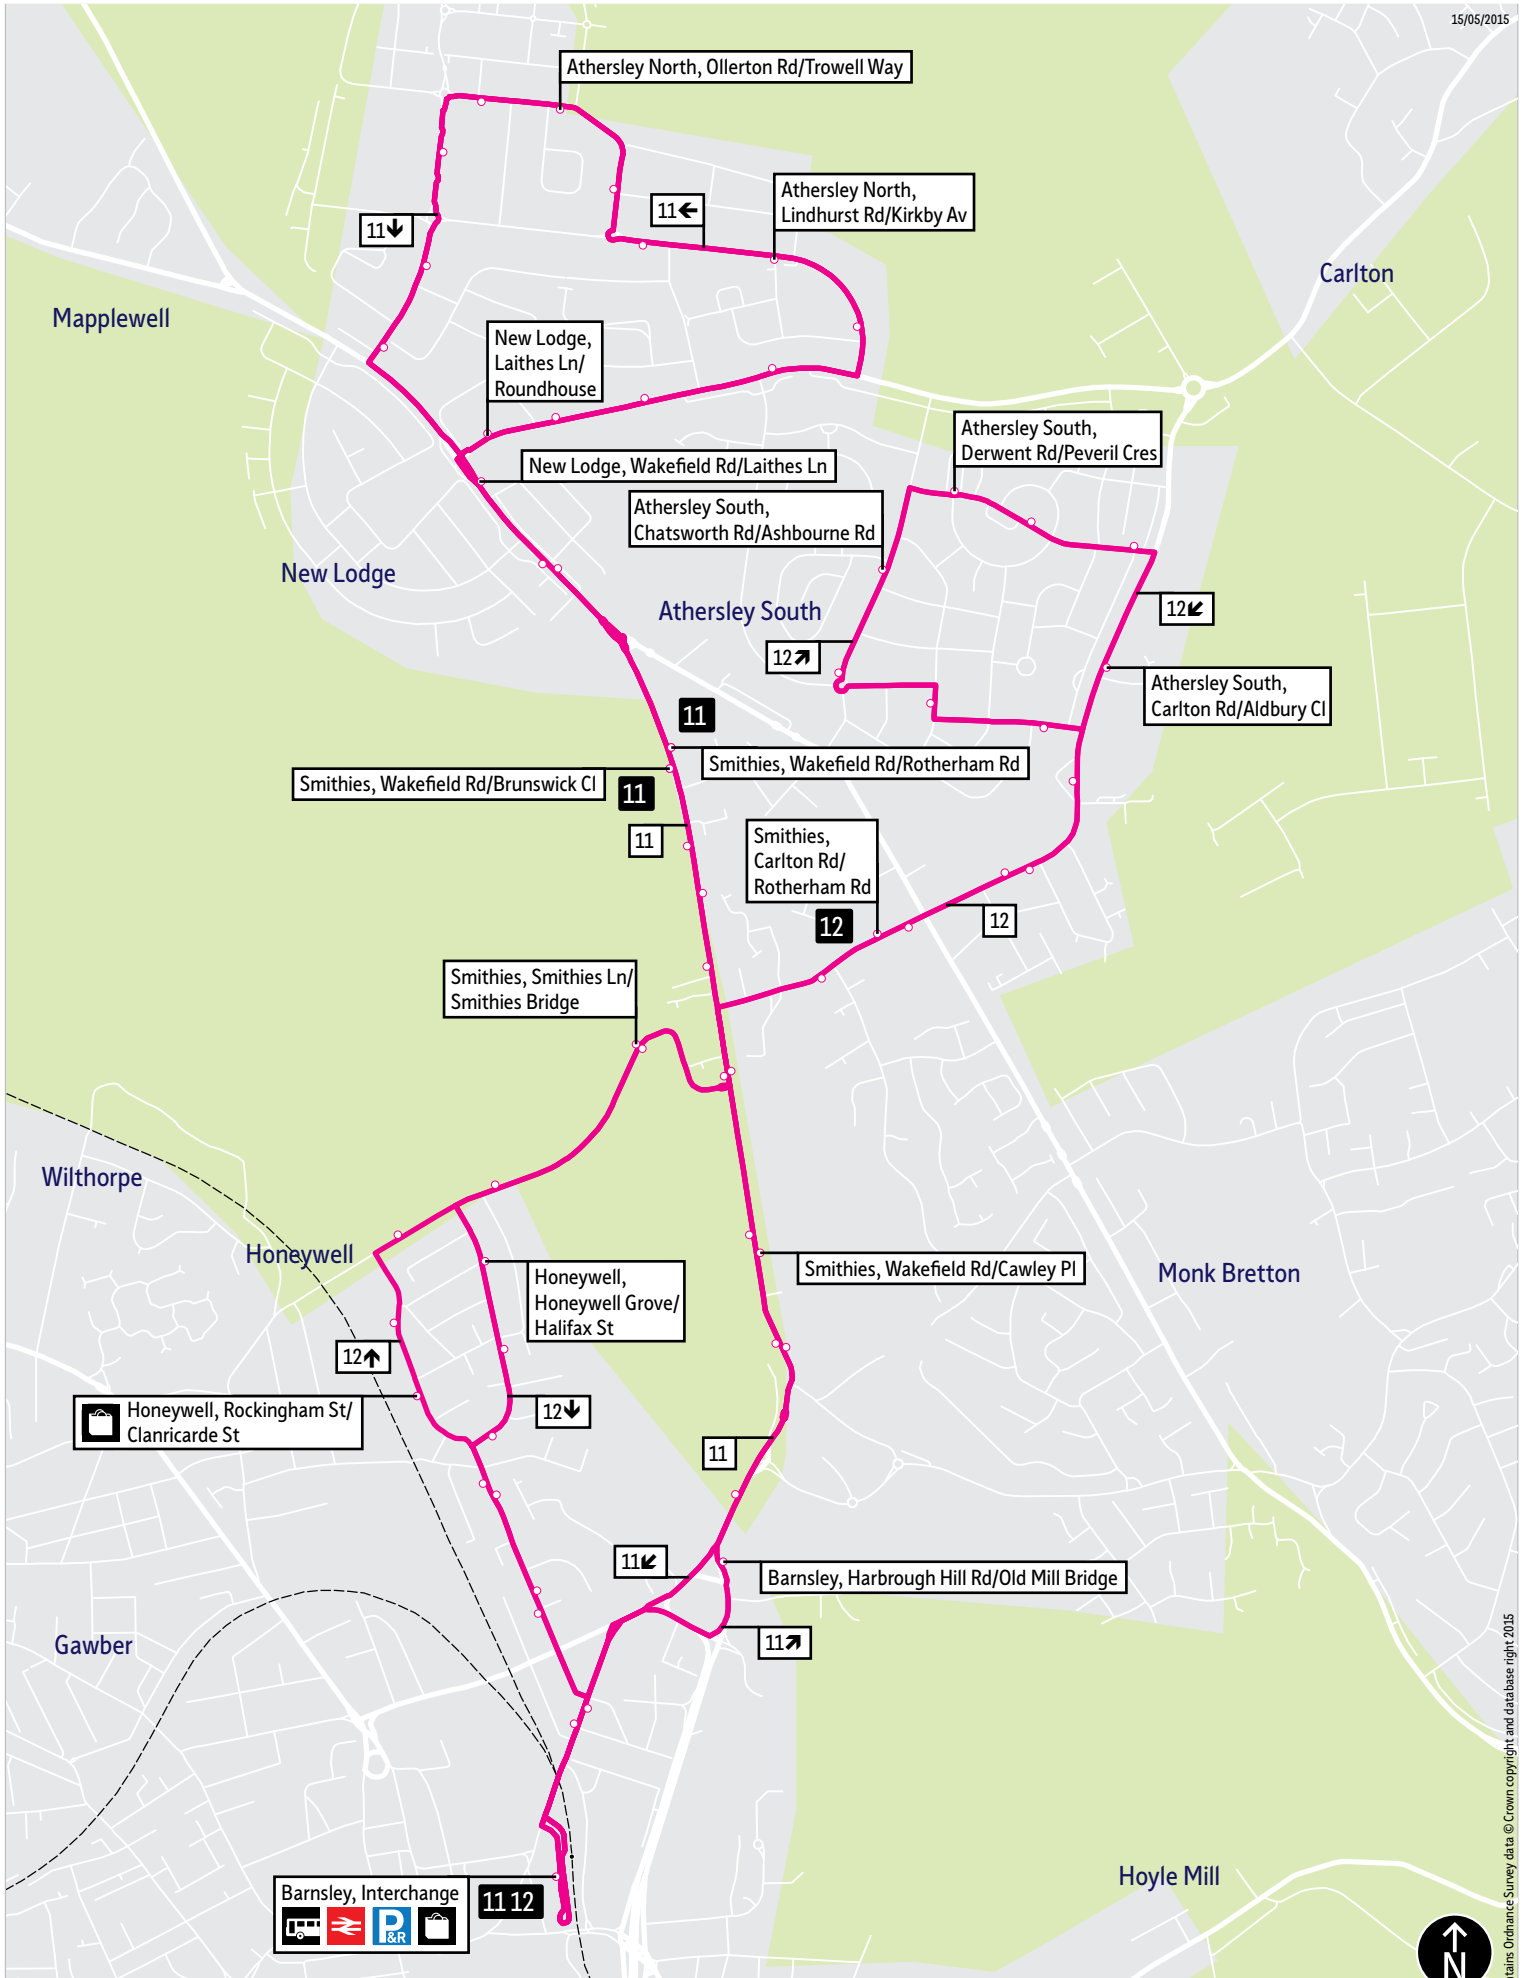

Bus route map for services 11 and 12

15/05/2015

= Terminus point
 = Public transport
 = Shopping area
 = Bus route & stops
 = Rail line & station
 = Tram route & stop