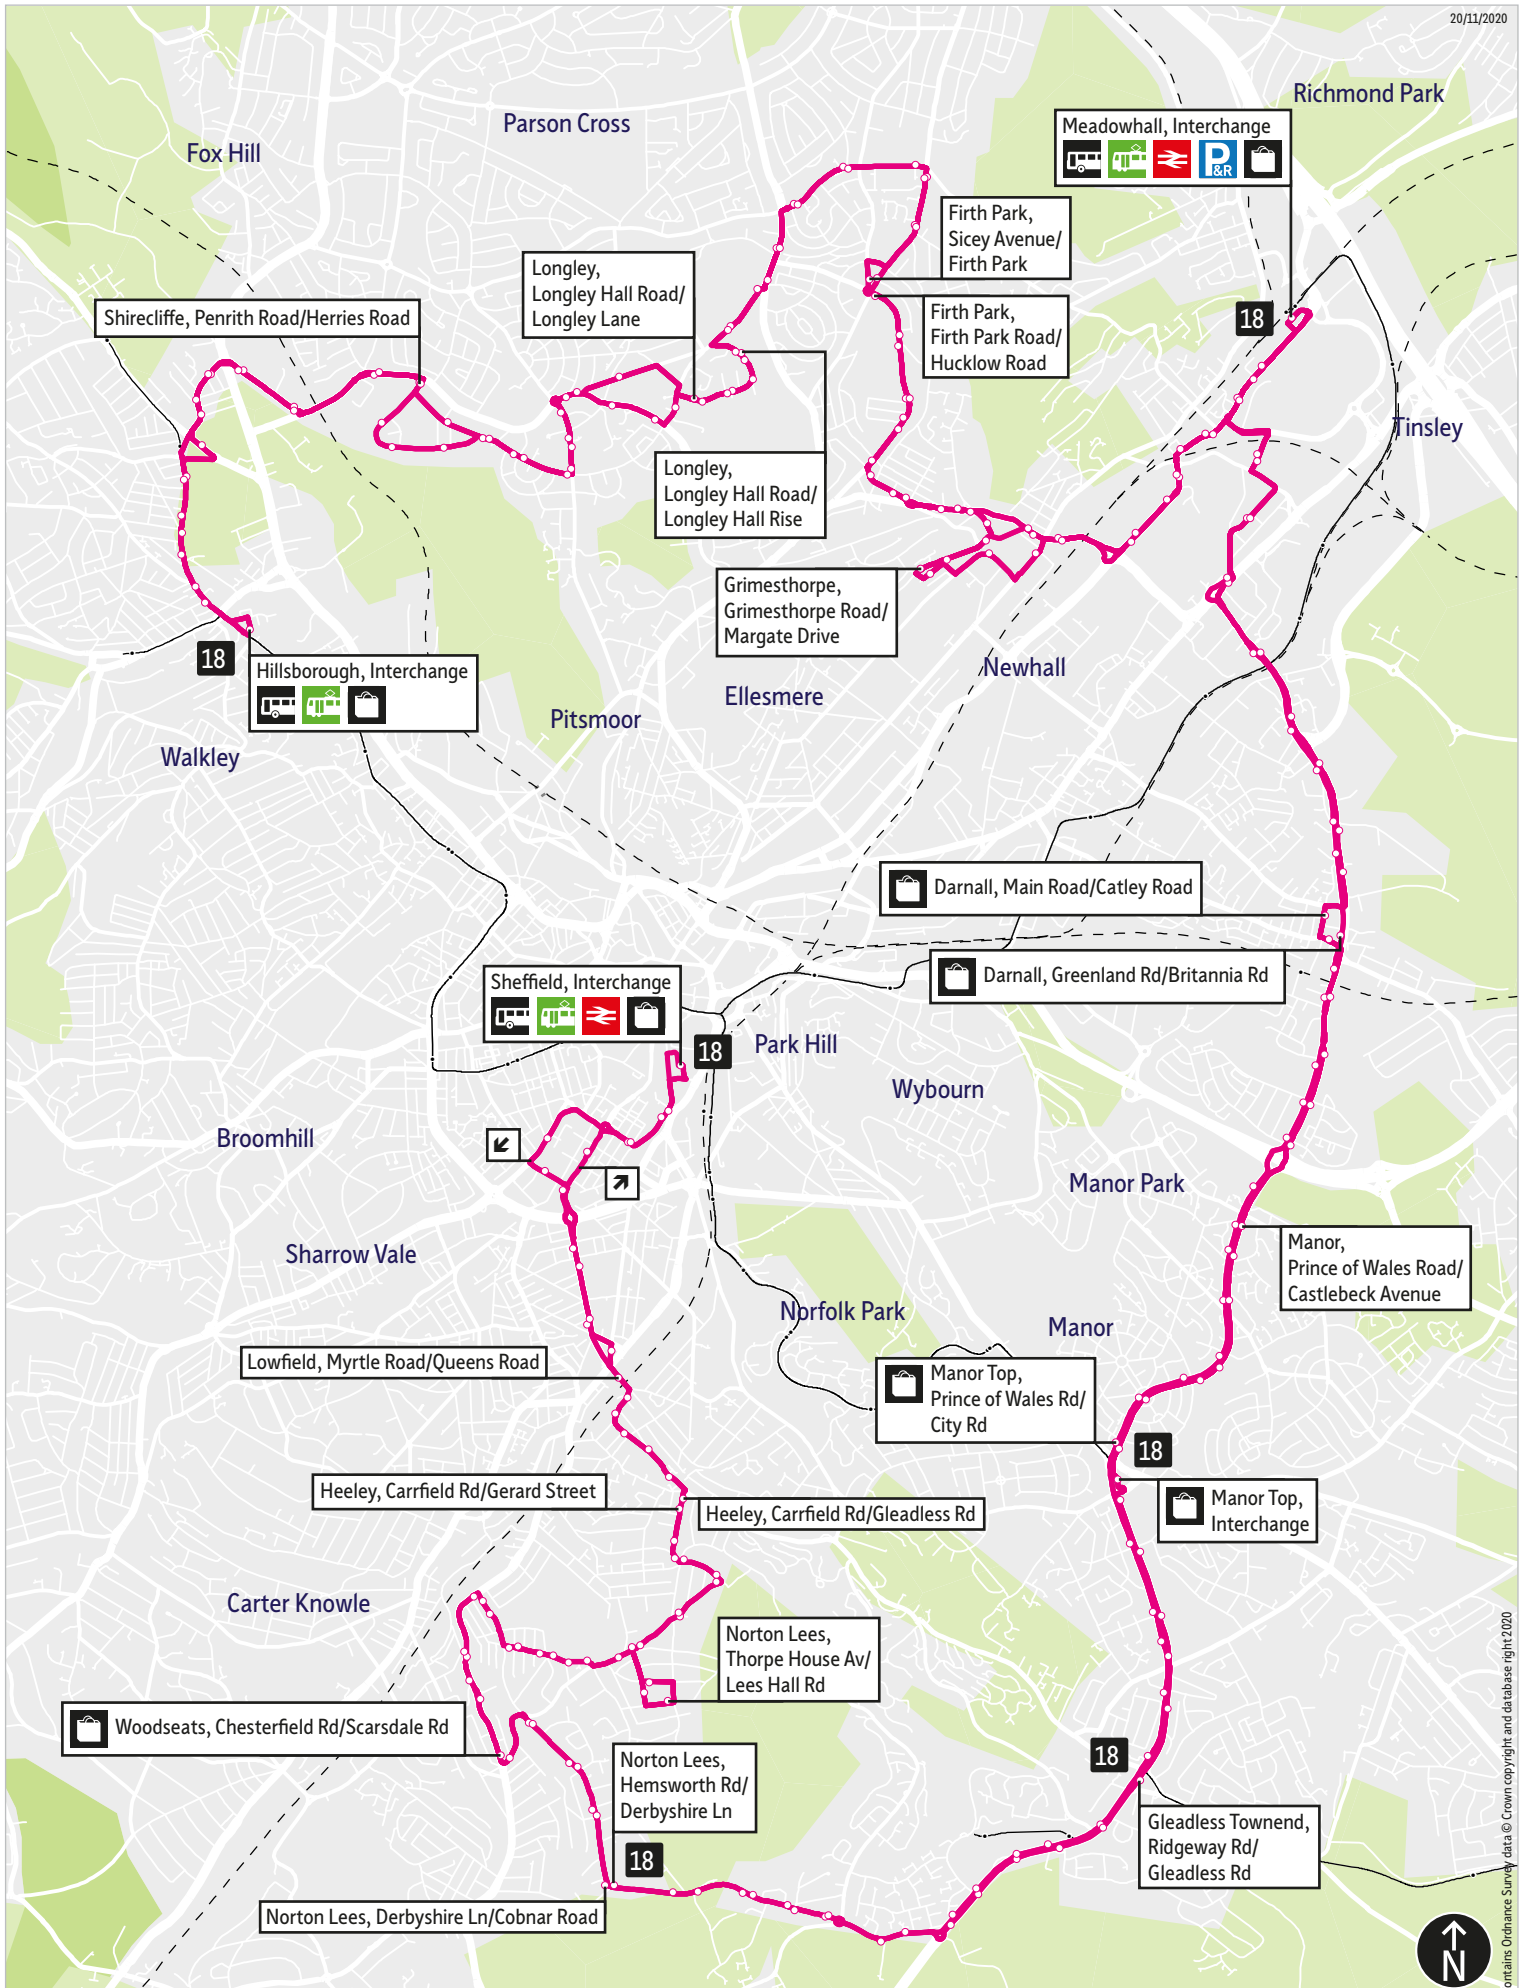

Bus route map for service 18

20/11/2020

This map is based upon Ordnance Survey material with the permission of Ordnance Survey on behalf of the Controller of Her Majesty's Stationery Office © Crown copyright. Unauthorised reproduction infringes Crown copyright and may lead to prosecution or civil proceedings. SVPTE 100030252 2020

- = Terminus point
- = Public transport
- = Shopping area
- = Bus route & stops
- = Rail line & station
- = Tram route & stop