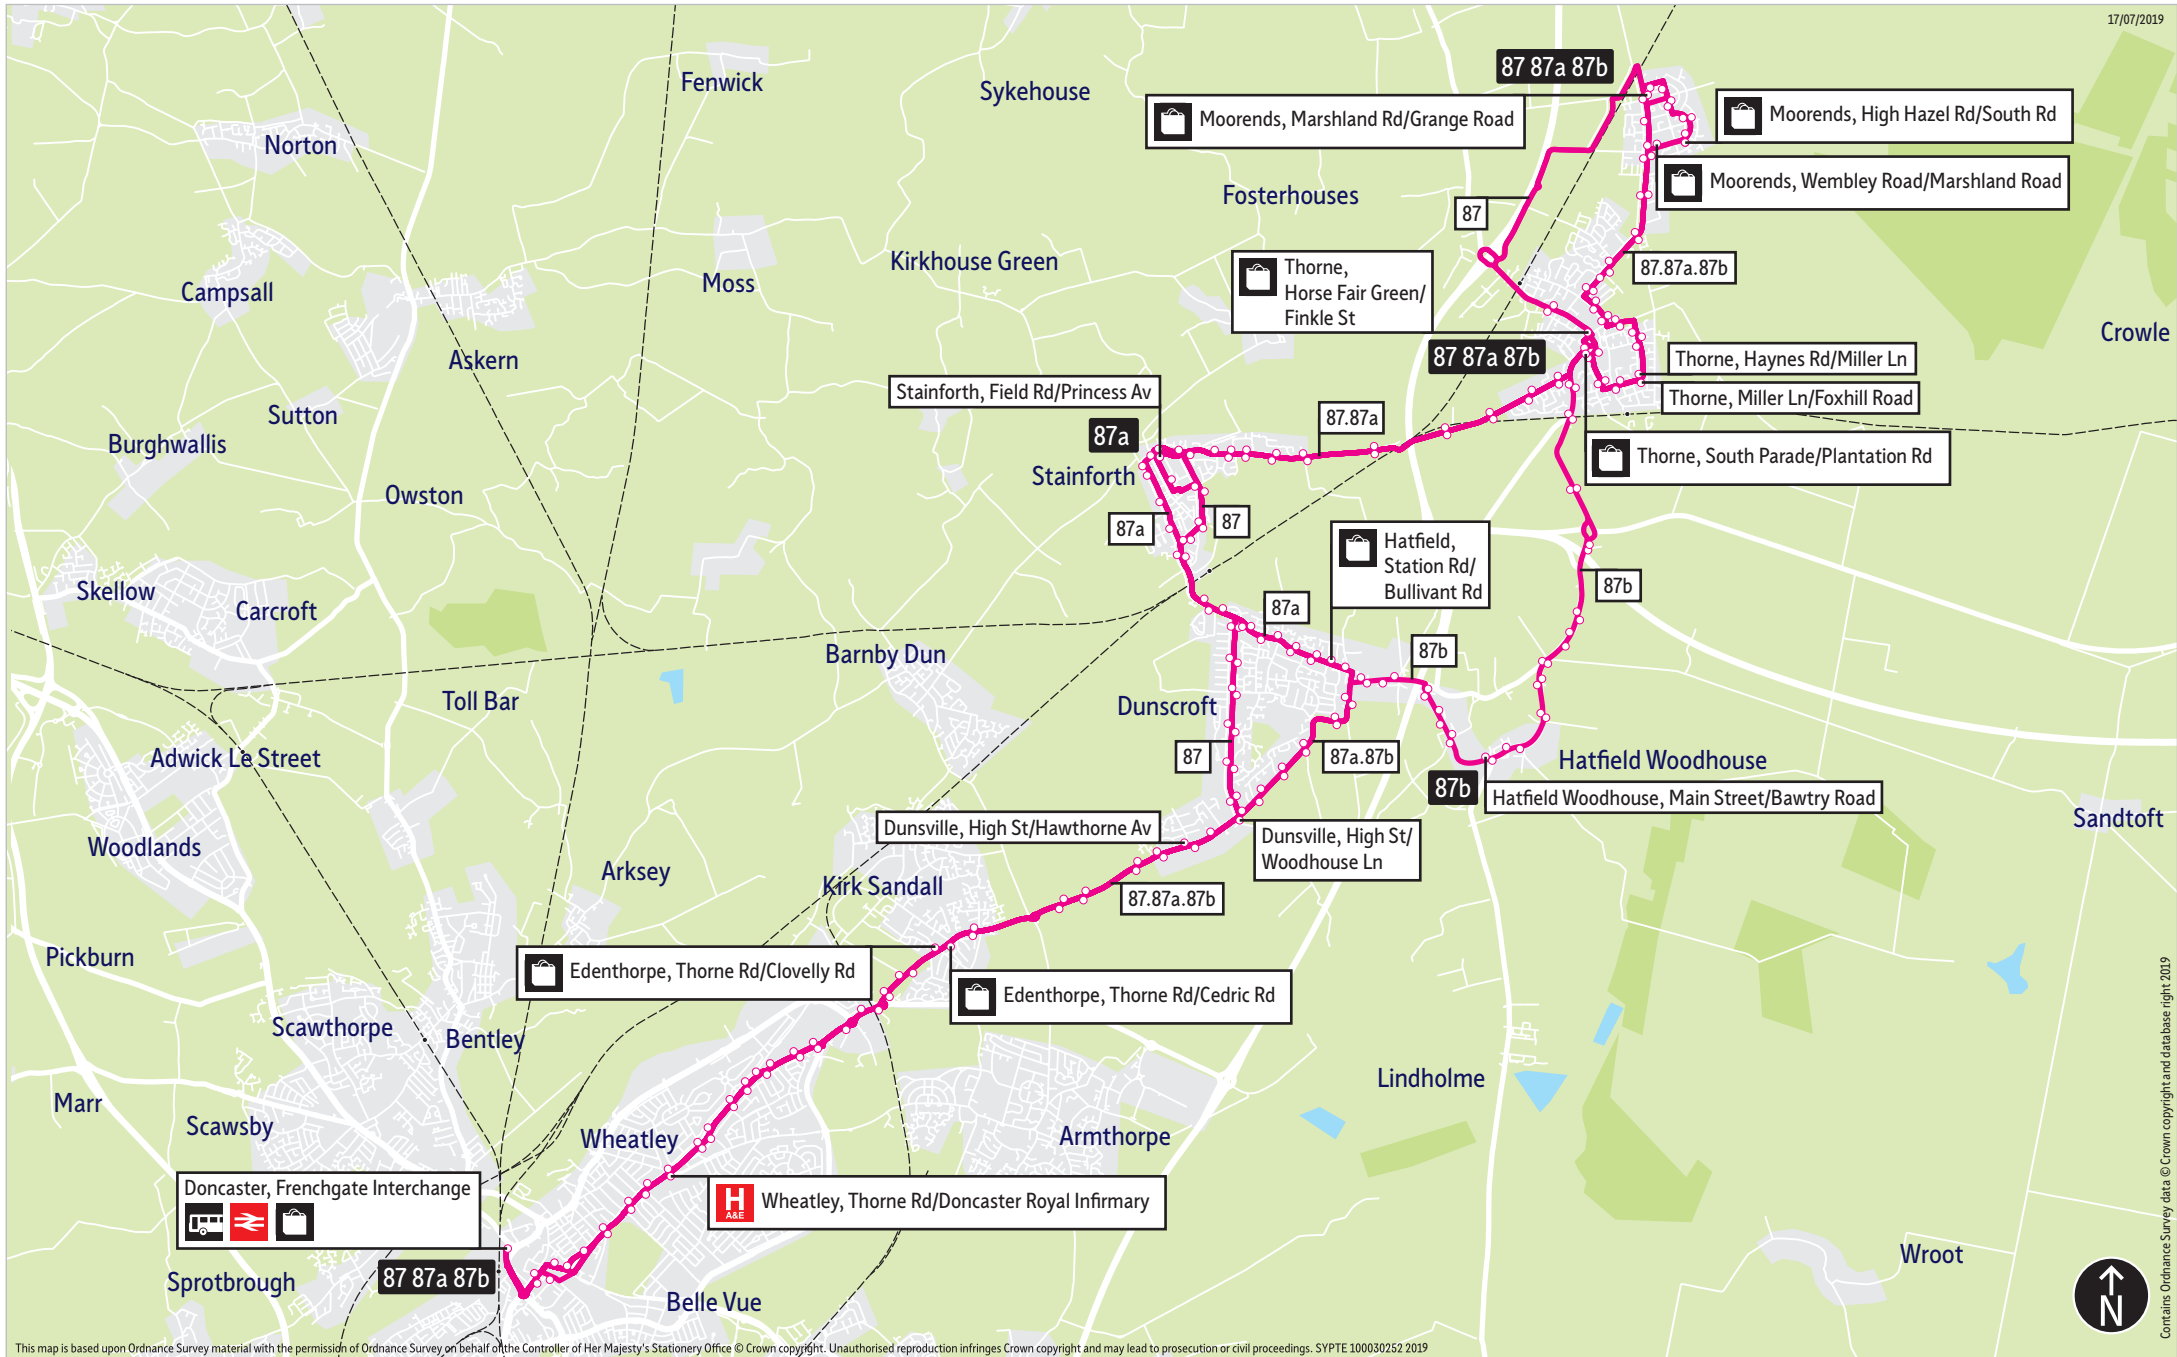

Bus route map for services 87, 87a and 87b

17/07/2019

- = Terminus point
- = Public transport
- = Shopping area
- = Bus route & stops
- = Rail line & station
- = Tram route & stop

Contains Ordnance Survey data © Crown copyright and database right 2019