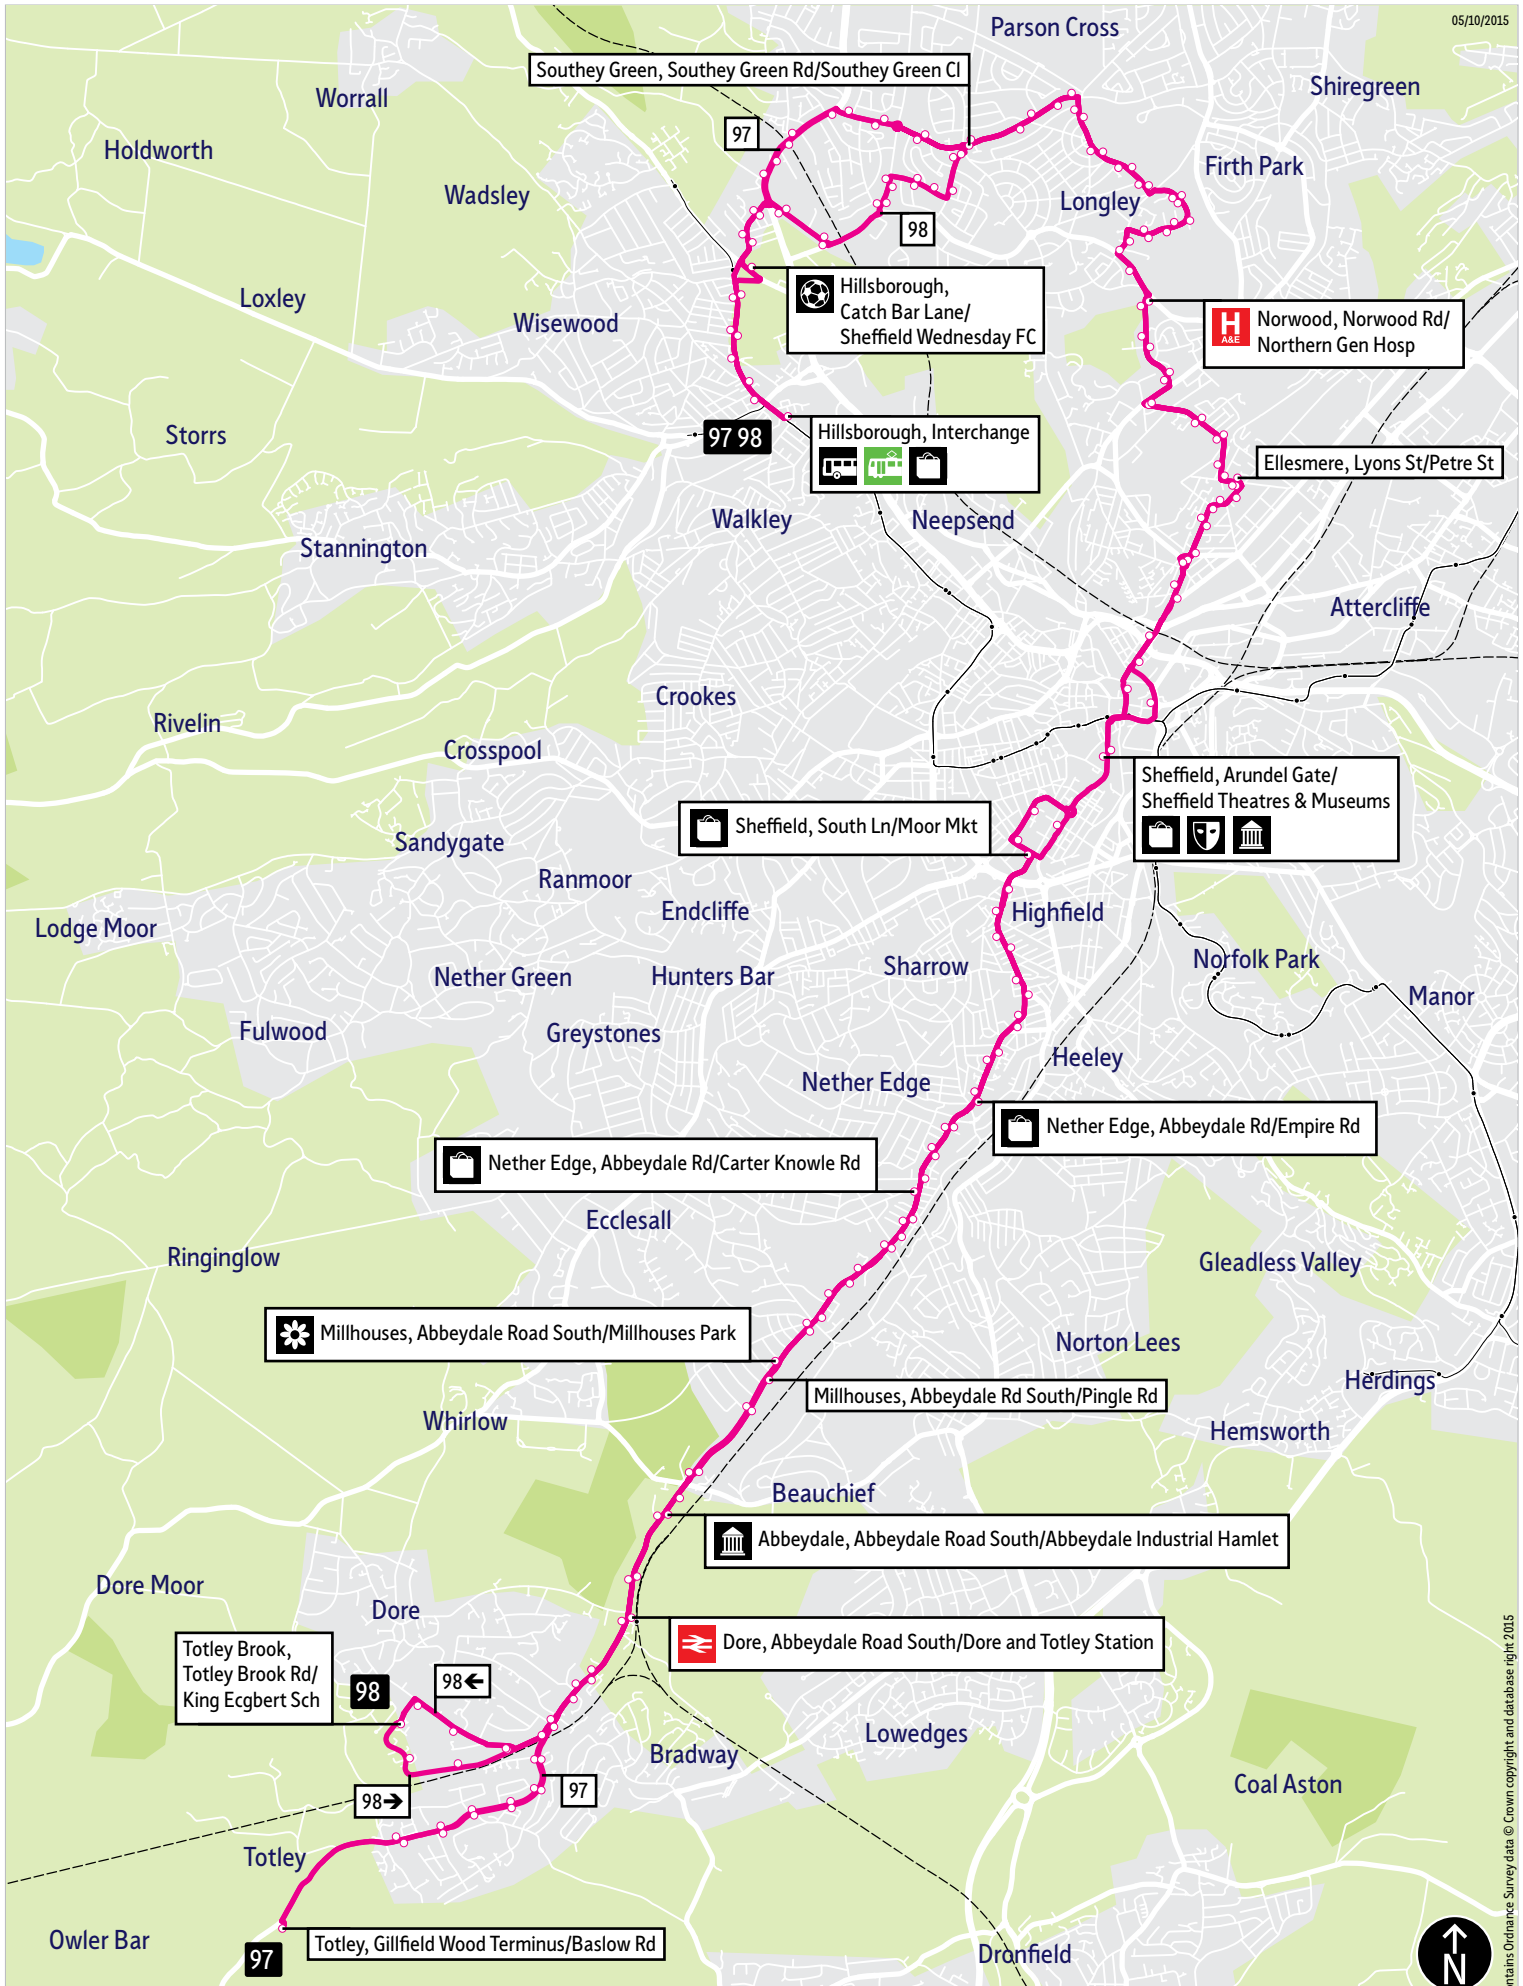

Bus route map for services 97 and 98

05/10/2015