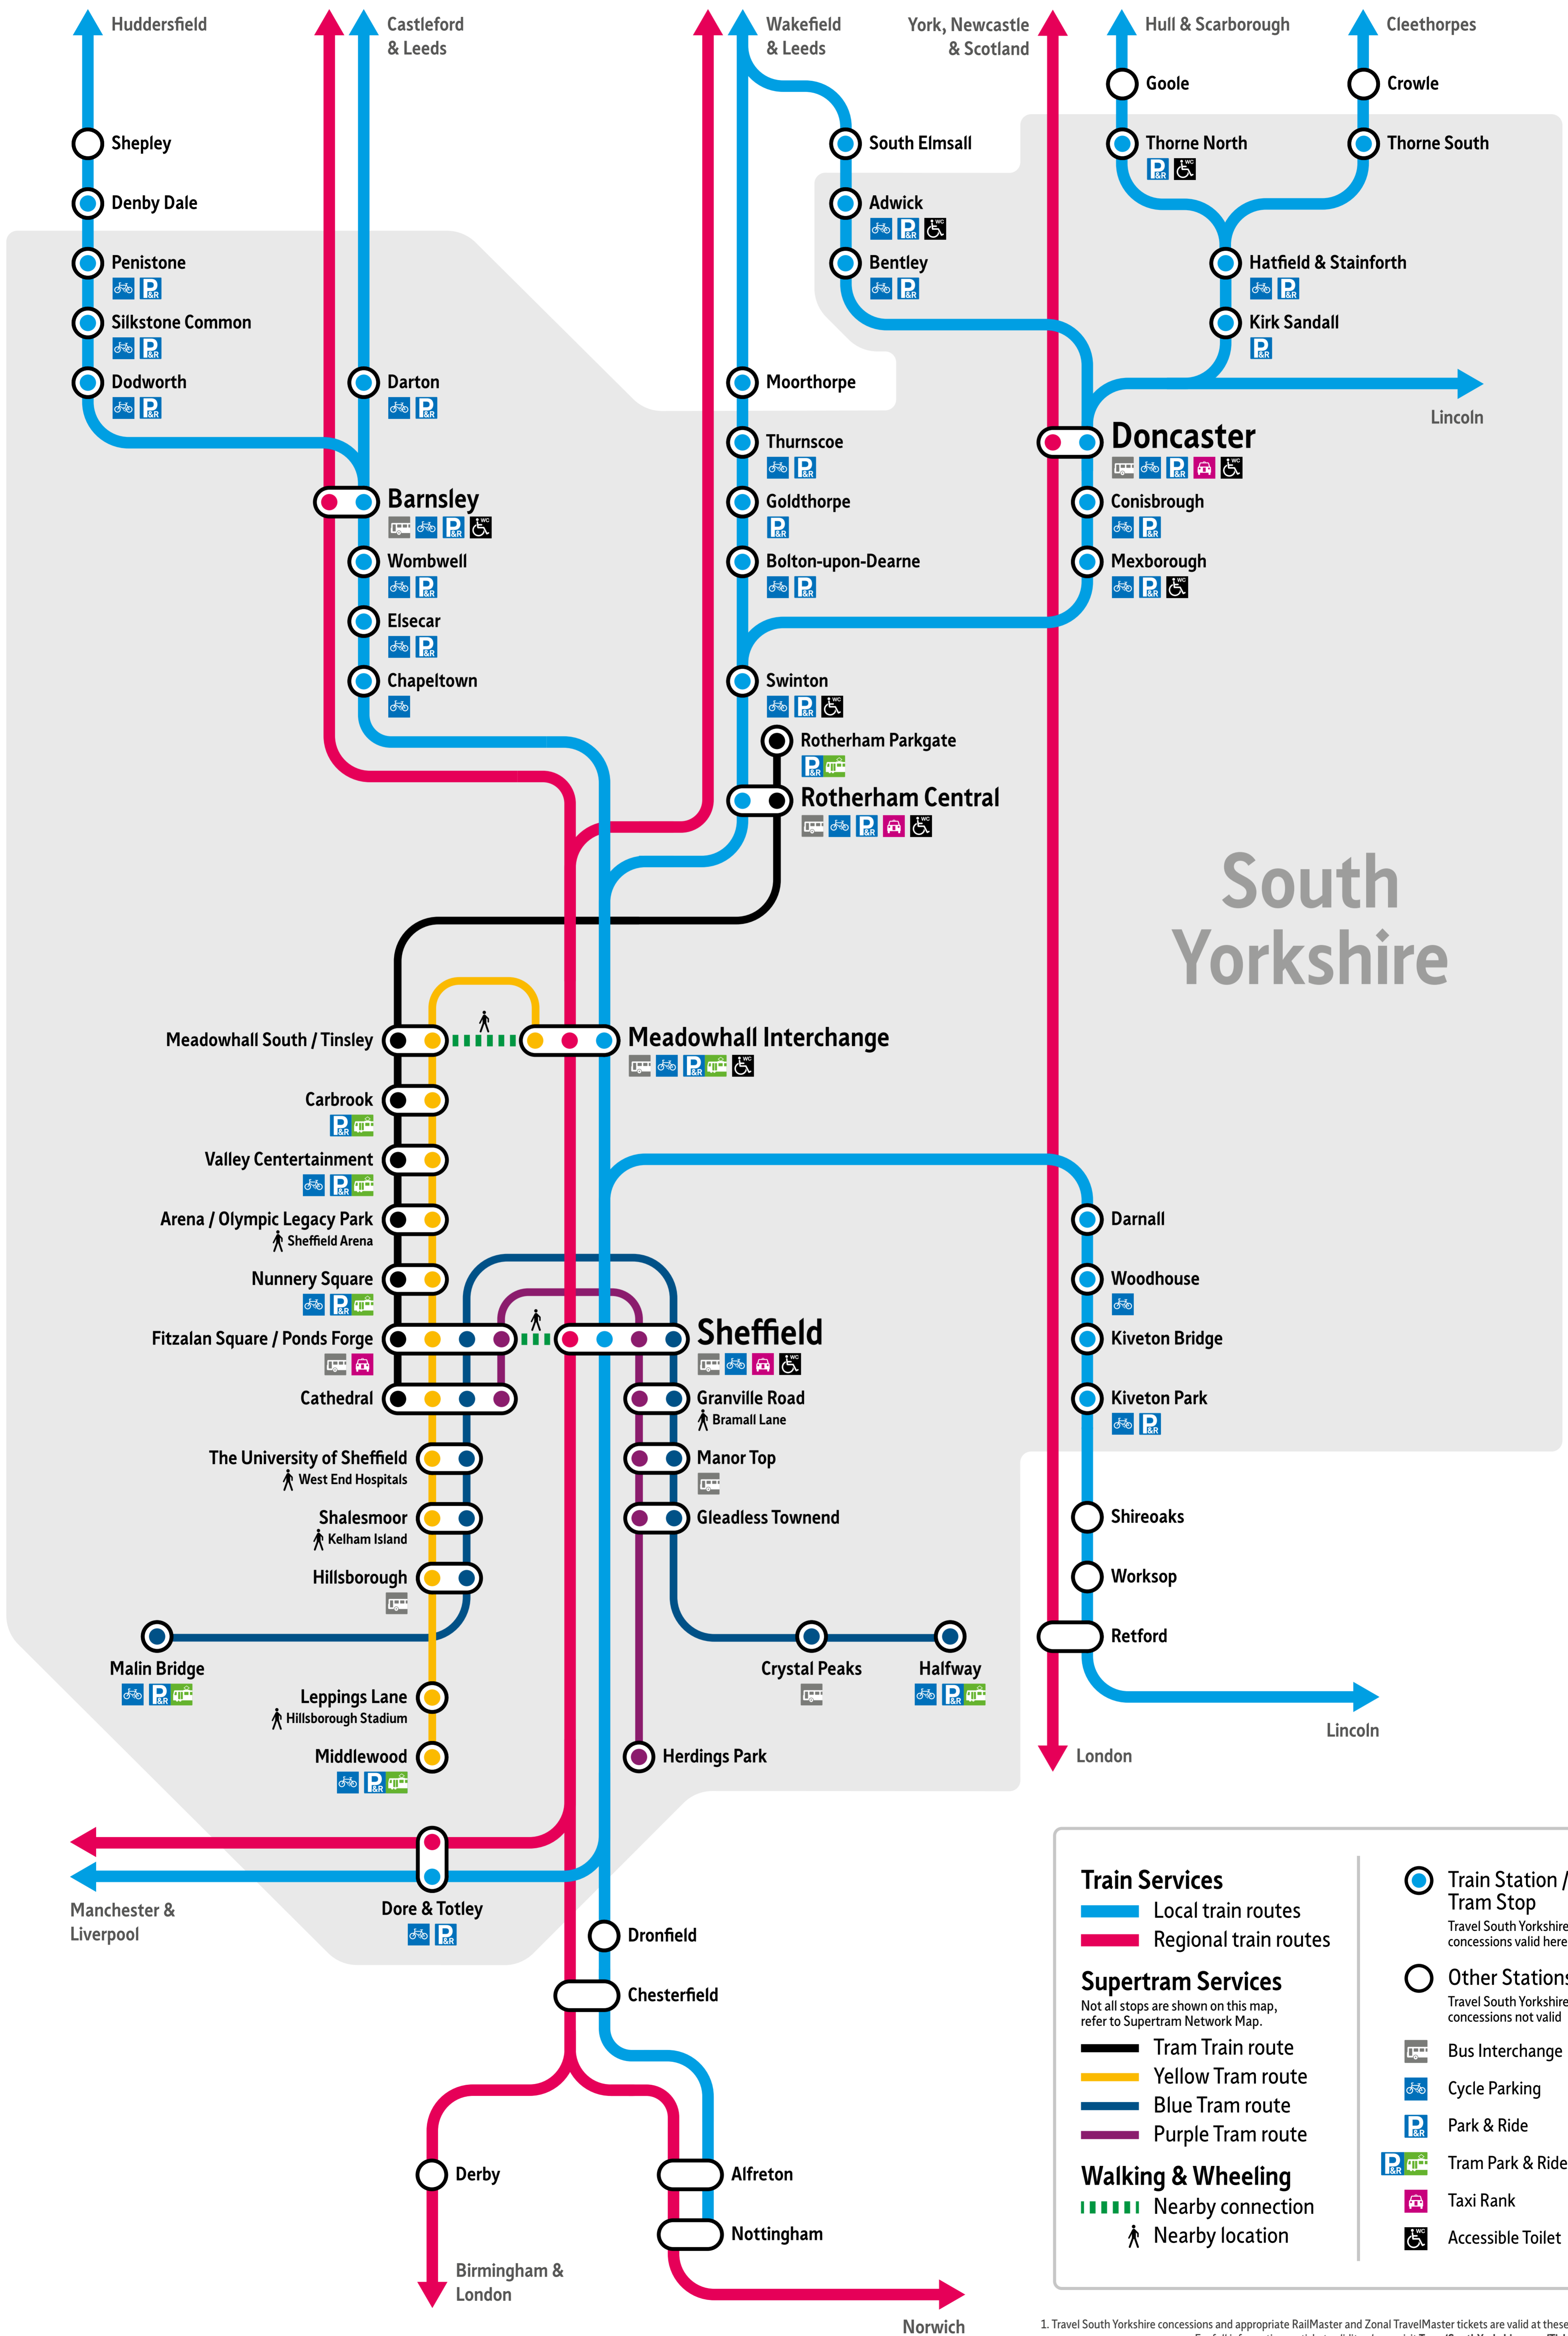

Rail Network Diagram

Train Services

- Local train routes
- Regional train routes

Supertram Services

Not all stops are shown on this map, refer to Supertram Network Map.

- Tram Train route
- Yellow Tram route
- Blue Tram route
- Purple Tram route

Walking & Wheeling

- Nearby connection
- Nearby location

Station & Facility Icons

- Train Station / Tram Stop (Travel South Yorkshire concessions valid here¹)
- Other Stations (Travel South Yorkshire concessions not valid)
- Bus Interchange
- Cycle Parking
- Park & Ride
- Tram Park & Ride
- Taxi Rank
- Accessible Toilet

¹ Travel South Yorkshire concessions and appropriate RailMaster and Zonal TravelMaster tickets are valid at these stations. For full information on ticket validity please visit travelsouthyorkshire.com/TicketFinder

Rail station Park and Ride facilities for use by rail customers only.

Diagrammatic map of South Yorkshire's rail network