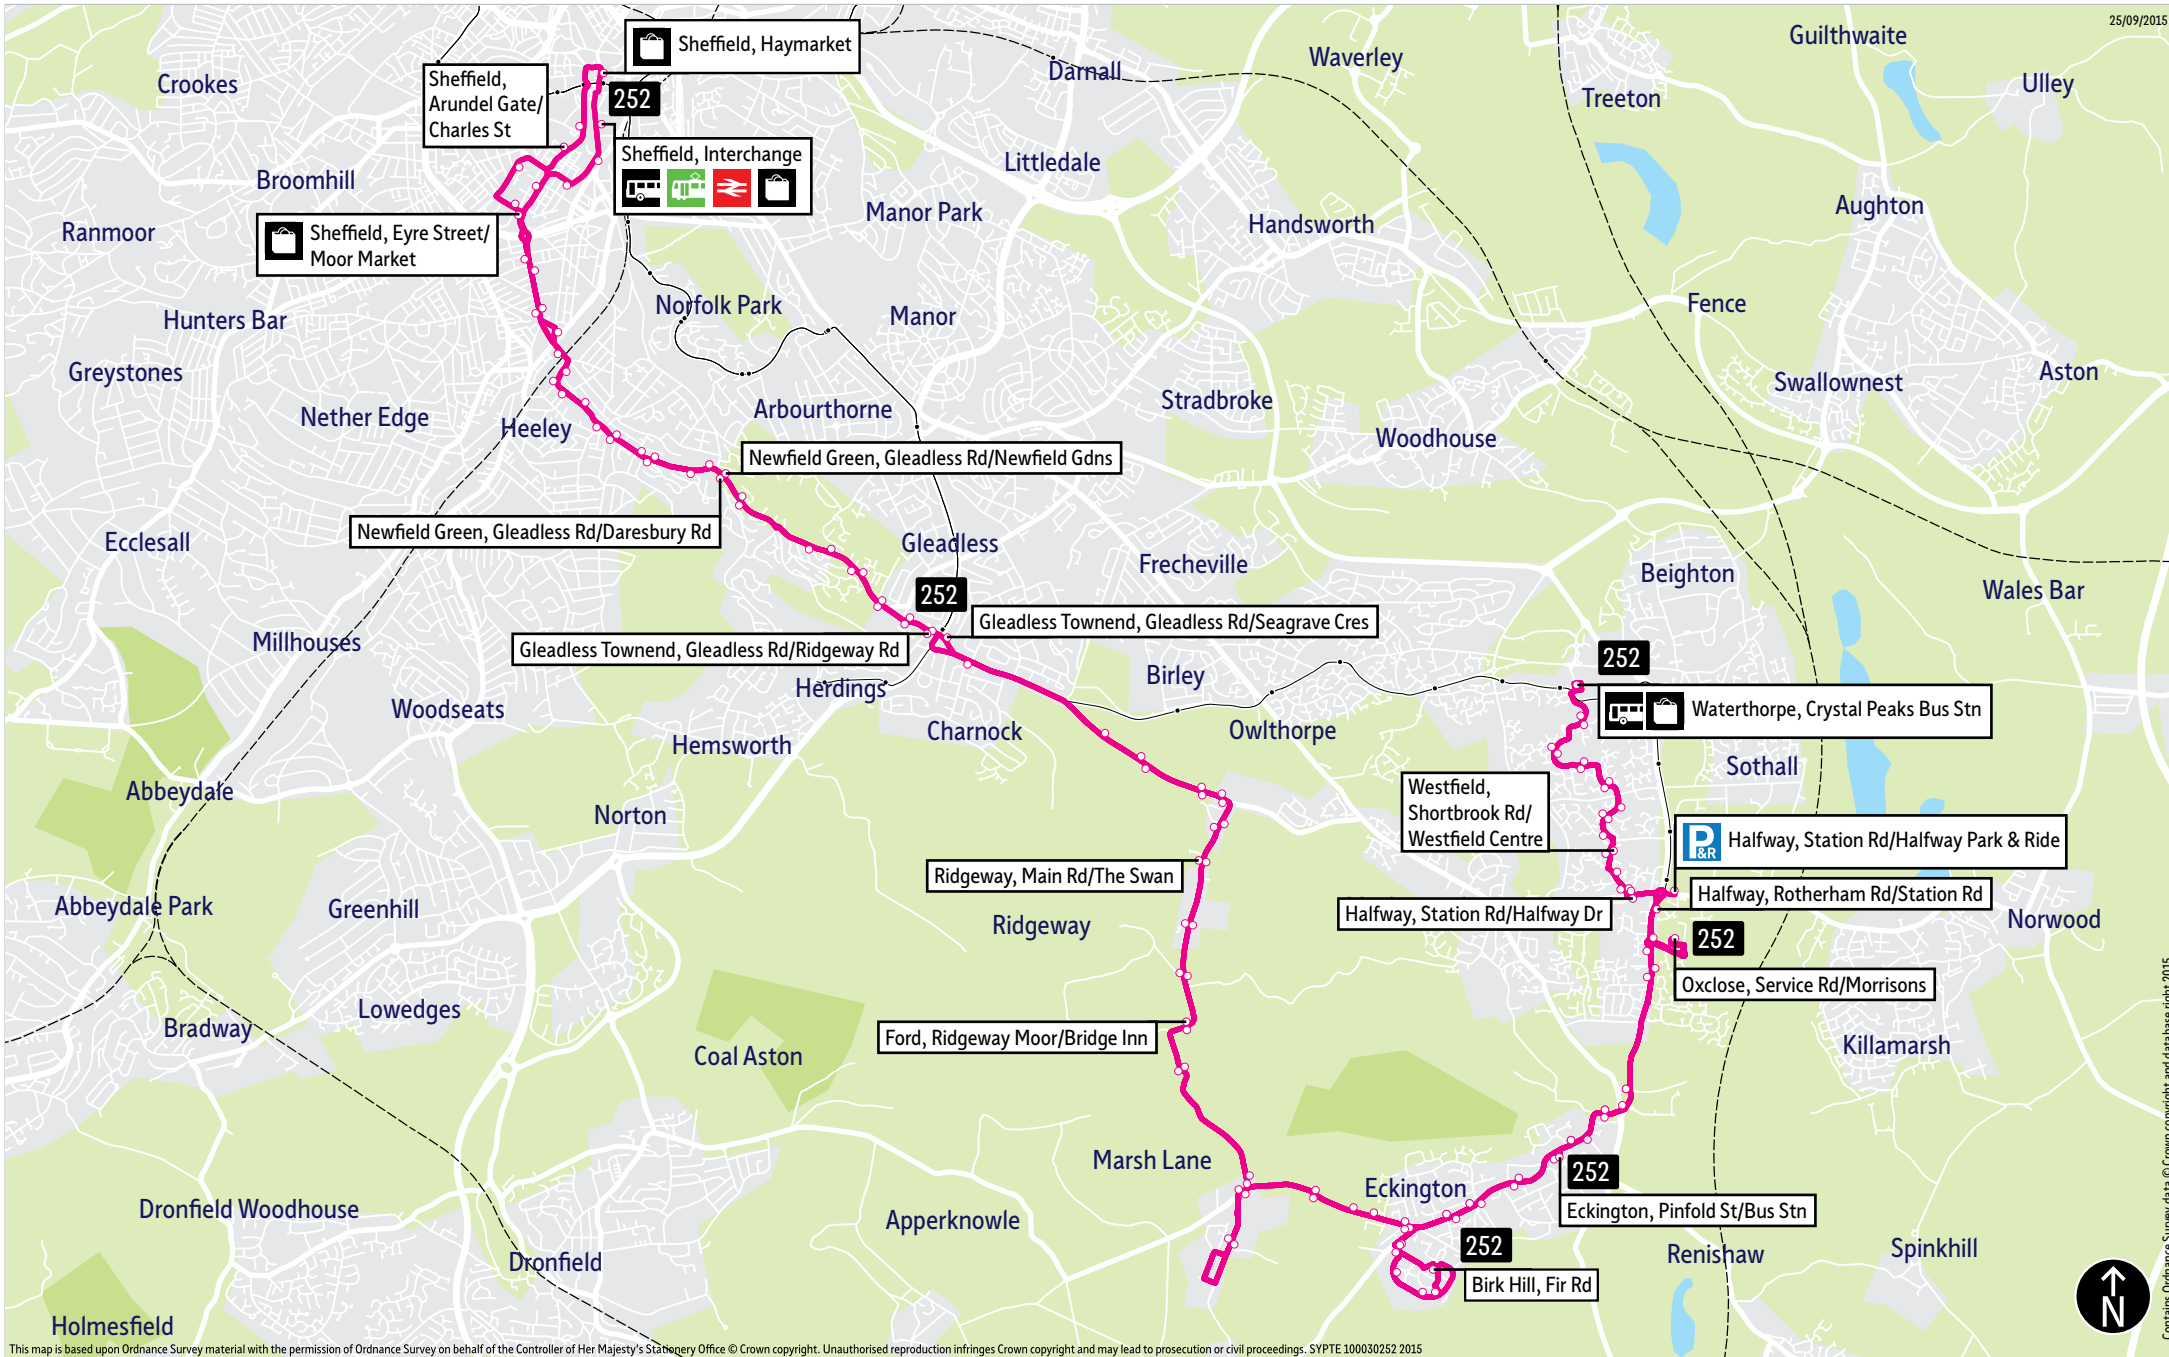

Bus route map for service 252

25/09/2015

- = Terminus point
- = Public transport
- = Shopping area
- = Bus route & stops
- = Rail line & station
- = Tram route & stop

Contains Ordnance Survey data © Crown copyright and database right 2015