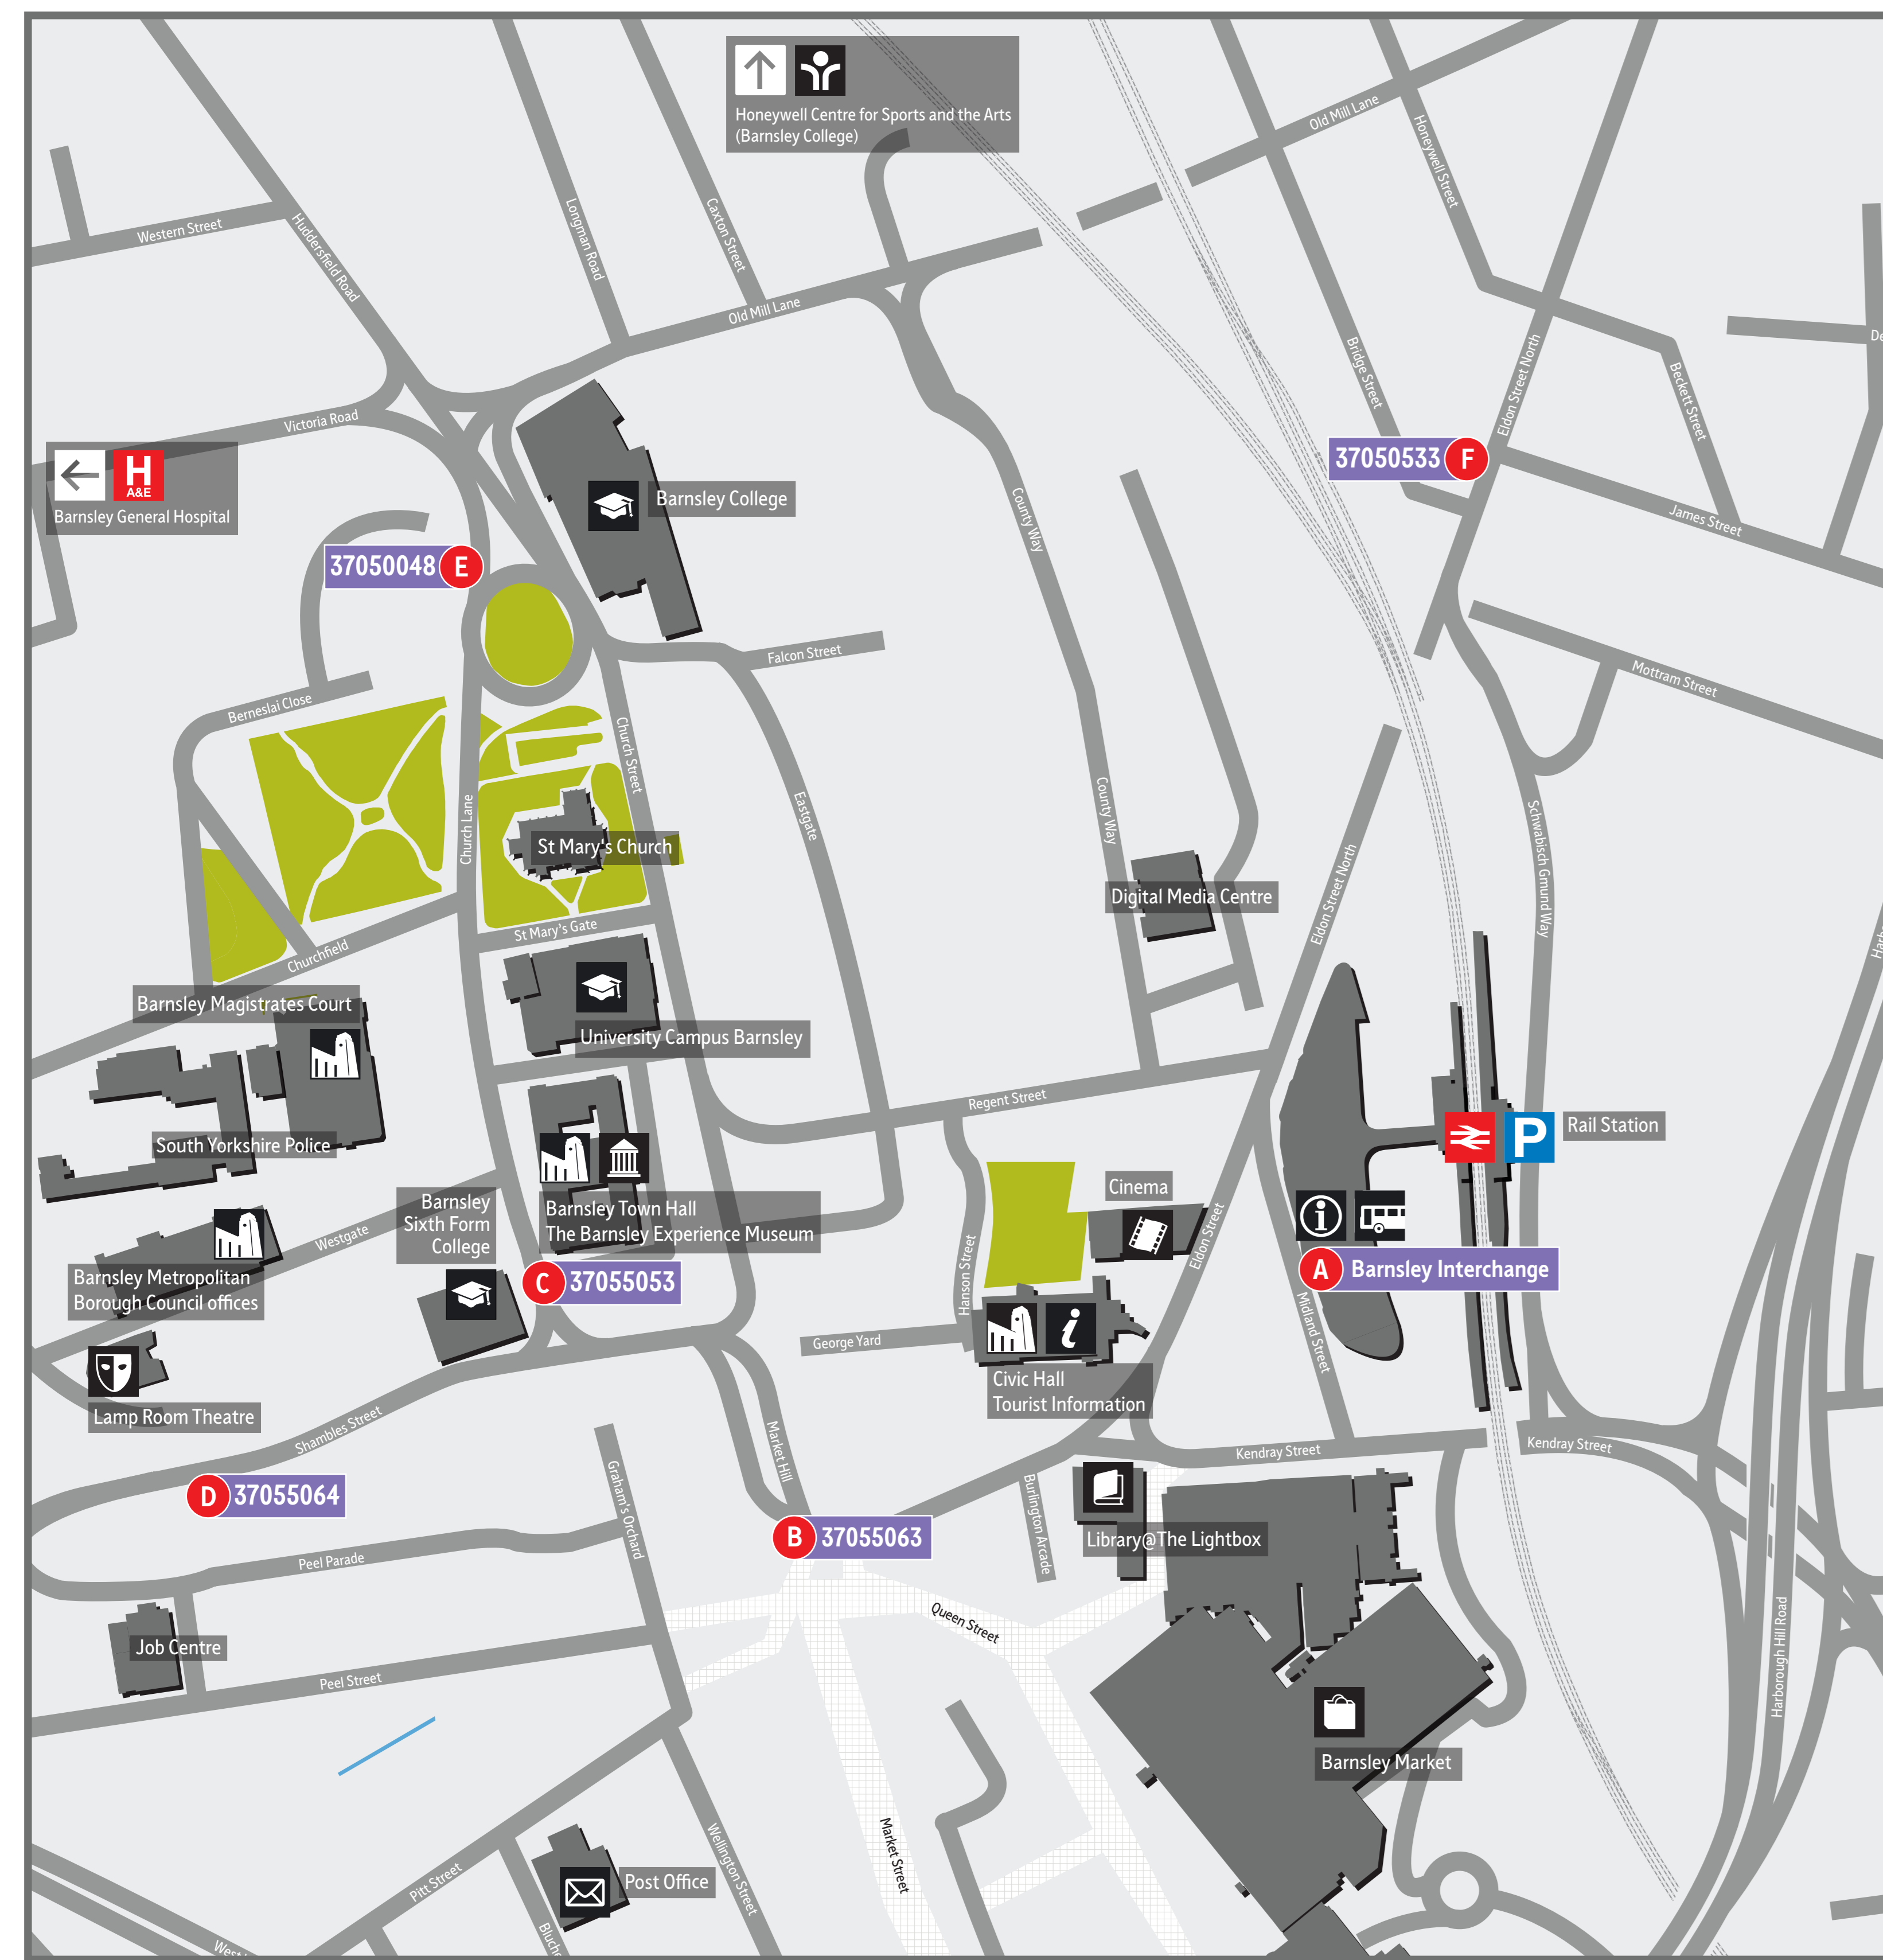

Barnsley Public Transport Map

Barnsley town centre map

Barnsley's Frequent Bus Network

1	97
2	99
6	136
7	198
11	203
12	208
20.21.21a.22	218.218a
22x	219.219a.X19
23.23a.24.24a	223
25.25a.29	226
26	227
27.27a.27b	X17
28.28c	X20
32	
34	
36	
38	
43.44	
57.59.59a	
66	
67.67a.67b.67c	
72.72a	
93	
94.94a.94b	
95.95a	
96.96b.96c	

- Road with multiple services
- Certain journeys (20/21, 219)
- Route Terminus
- Bus runs in direction of arrow
- Railway Line & Station
- Bus Interchange

Services and destinations from town centre stops

Service	Towards	Town Centre Stops	Service	Towards	Town Centre Stops
1	Staincross	A F	44	Pogmoor	A
2	Ecclesfield/Sheffield Centre	A	57	Royston	A F
6	Worsbrough Dale	A	59	Wakefield City Centre	A F
7	Hoyland	A	59a	Royston	A F
11	Athersley North	A F	66	Elsecar	A
12	Athersley South	A F	67/67a/67c	Wombwell	A
20	Penistone	A B D	67b	Tankersley	A
21/21a	Millhouse Green	A B D	93	Darton	A B C E
22	Gilroyd	A B D	94/94a/94b	Cawthorne/Higham	A B C E
22x	Rotherham Centre	A	95	Kexborough	A B C E
23a	Deepcar	A B D	95a	Darton	A B C E
24	Ingirchworth	A B D	96/96b/96c	Wakefield City Centre	A B C E
24a	Penistone	A B D	99	Denby Dale	A B C E
27/27a	Grimthorpe	A	198	Newstead	A B C E
27b	Wombwell	A	218/218a	Rotherham Centre	A
28	Pontefract	A	219/219a	Doncaster Centre	A
28c	Pontefract	A	226	Thurnscoe	A
32	Cudworth	A	353	Holmfirth (Mon, Wed, and Friday only)	B C E
34	Stainborough/Stocksbridge	A B D	X17	Chesterfield/Matlock	A
36	South Elmsall	A F	X19	Doncaster Centre	A
38	Grimthorpe	A	X20	Doncaster Centre	A
43	Kingstone	A B D			

Goldthorpe, Thurnscoe, Bolton upon Dearne

Map showing bus routes connecting Goldthorpe, Thurnscoe, and Bolton upon Dearne to Barnsley and other nearby locations like Doncaster and Rotherham.

Penistone

Map showing bus routes connecting Penistone to Barnsley and other nearby locations like Thurstone and Springvale.