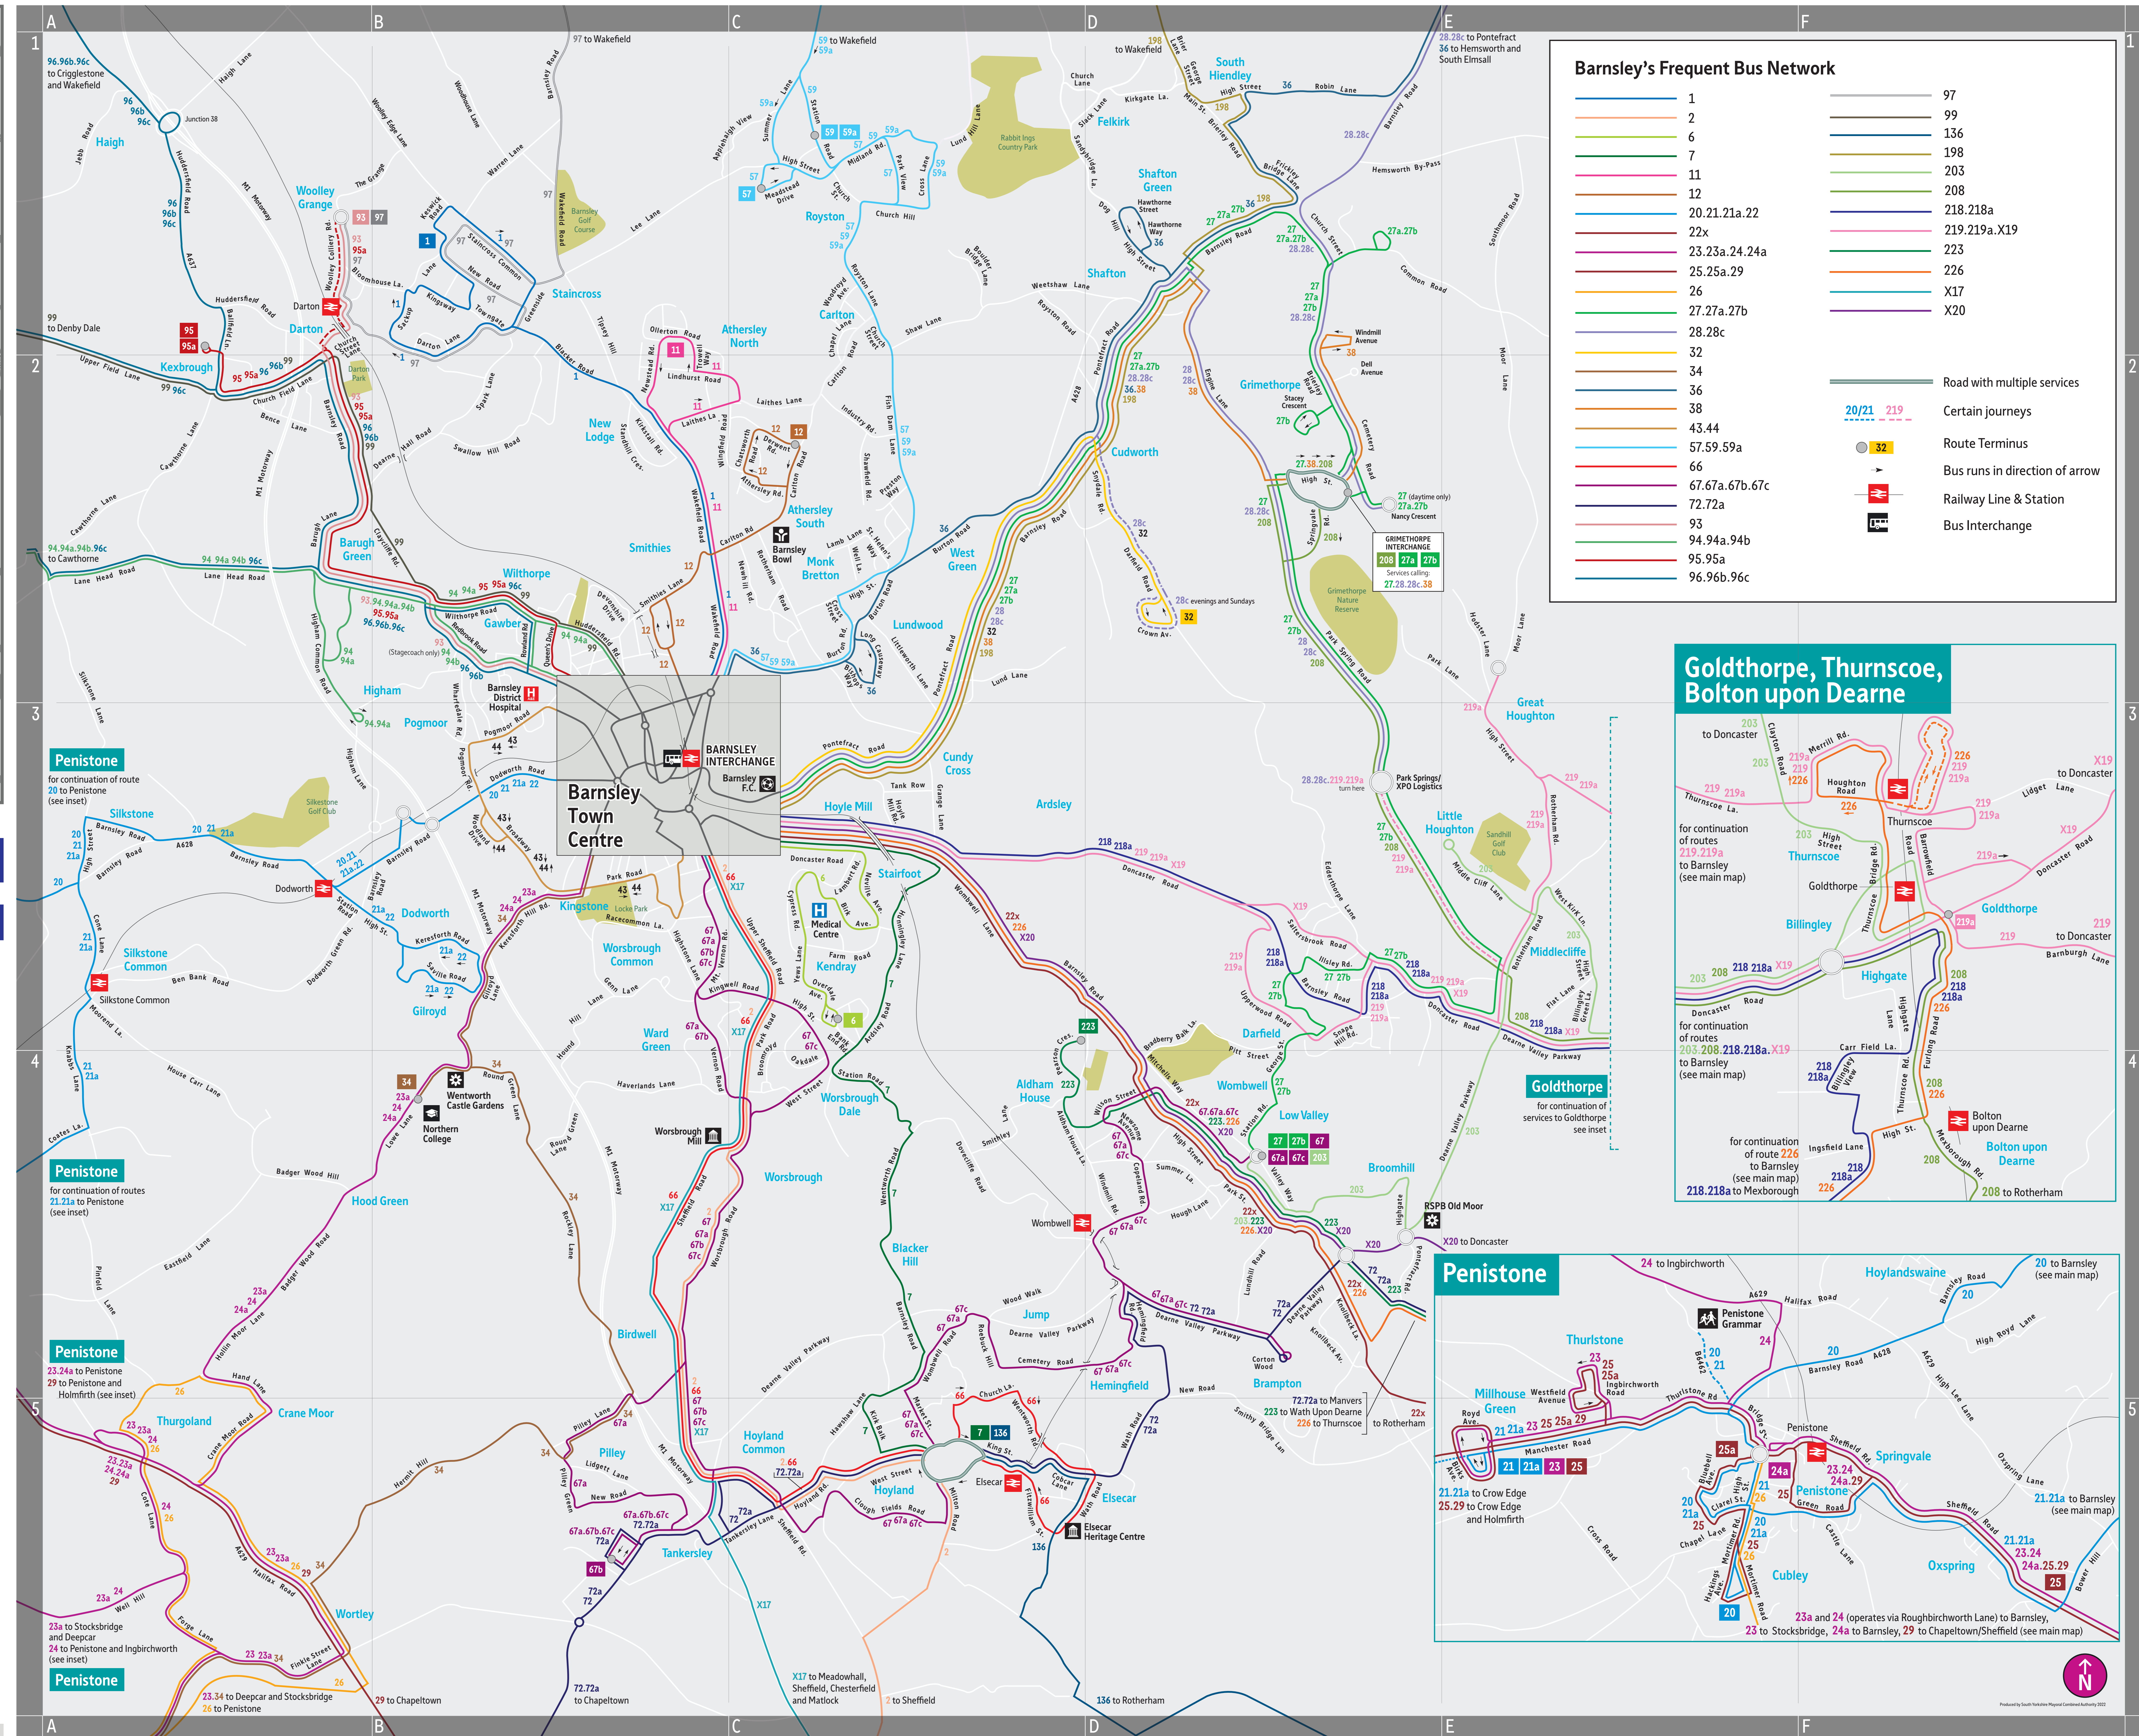

Barnsley Public Transport Map

Map of the public transport network in Barnsley and the surrounding area

Barnsley's Frequent Bus Network

1	97
2	99
6	136
7	198
11	203
12	208
20.21.21a.22	218.218a
22x	219.219a.X19
23.23a.24.24a	223
25.25a.29	226
26	227
27.27a.27b	X17
28.28c	X20
32	
34	
36	
38	
43.44	
57.59.59a	
66	
67.67a.67b.67c	
72.72a	
93	
94.94a.94b	
95.95a	
96.96b.96c	

- Road with multiple services
- Certain journeys (20/21, 219)
- Route Terminus
- Bus runs in direction of arrow
- Railway Line & Station
- Bus Interchange

Services and destinations from town centre stops

Service	Towards	Town Centre Stops	Service	Towards	Town Centre Stops
1	Staincross	A F	44	Pogmoor	A
2	Ecclesfield/Sheffield Centre	A	57	Royston	A F
6	Worsbrough Dale	A	59	Wakefield City Centre	A F
7	Hoyland	A	59a	Royston	A F
11	Athersley North	A F	66	Elsecar	A
12	Athersley South	A F	67/67a/67c	Wombwell	A
20	Penistone	A B D	67b	Tankersley	A
21/21a	Millhouse Green	A B D	93	Darton	A B C E
22	Gilroyd	A B D	94/94a/94b	Cawthorne/Higham	A B C E
22x	Rotherham Centre	A	95	Kexborough	A B C E
23a	Deepcar	A B D	95a	Darton	A B C E
24	Ingirchworth	A B D	96/96b/96c	Wakefield City Centre	A B C E
24a	Penistone	A B D	99	Denby Dale	A B C E
27/27a	Grimthorpe	A	198	Newstead	A B C E
27b	Wombwell	A	218/218a	Rotherham Centre	A
28	Pontefract	A	219/219a	Doncaster Centre	A
28c	Pontefract	A	226	Thurnscoe	A
32	Cudworth	A	353	Holmfirth (Mon, Wed, and Friday only)	B C E
34	Stainborough/Stocksbridge	A B D	X17	Chesterfield/Matlock	A
36	South Elmsall	A F	X19	Doncaster Centre	A
38	Grimthorpe	A	X20	Doncaster Centre	A
43	Kingstone	A B D			

Goldthorpe, Thurnscoe, Bolton upon Dearne

Map showing bus routes connecting Goldthorpe, Thurnscoe, and Bolton upon Dearne to Barnsley and other nearby locations like Doncaster and Rotherham.

Penistone

Map showing bus routes connecting Penistone to Barnsley and other nearby locations like Thurstone and Springvale.