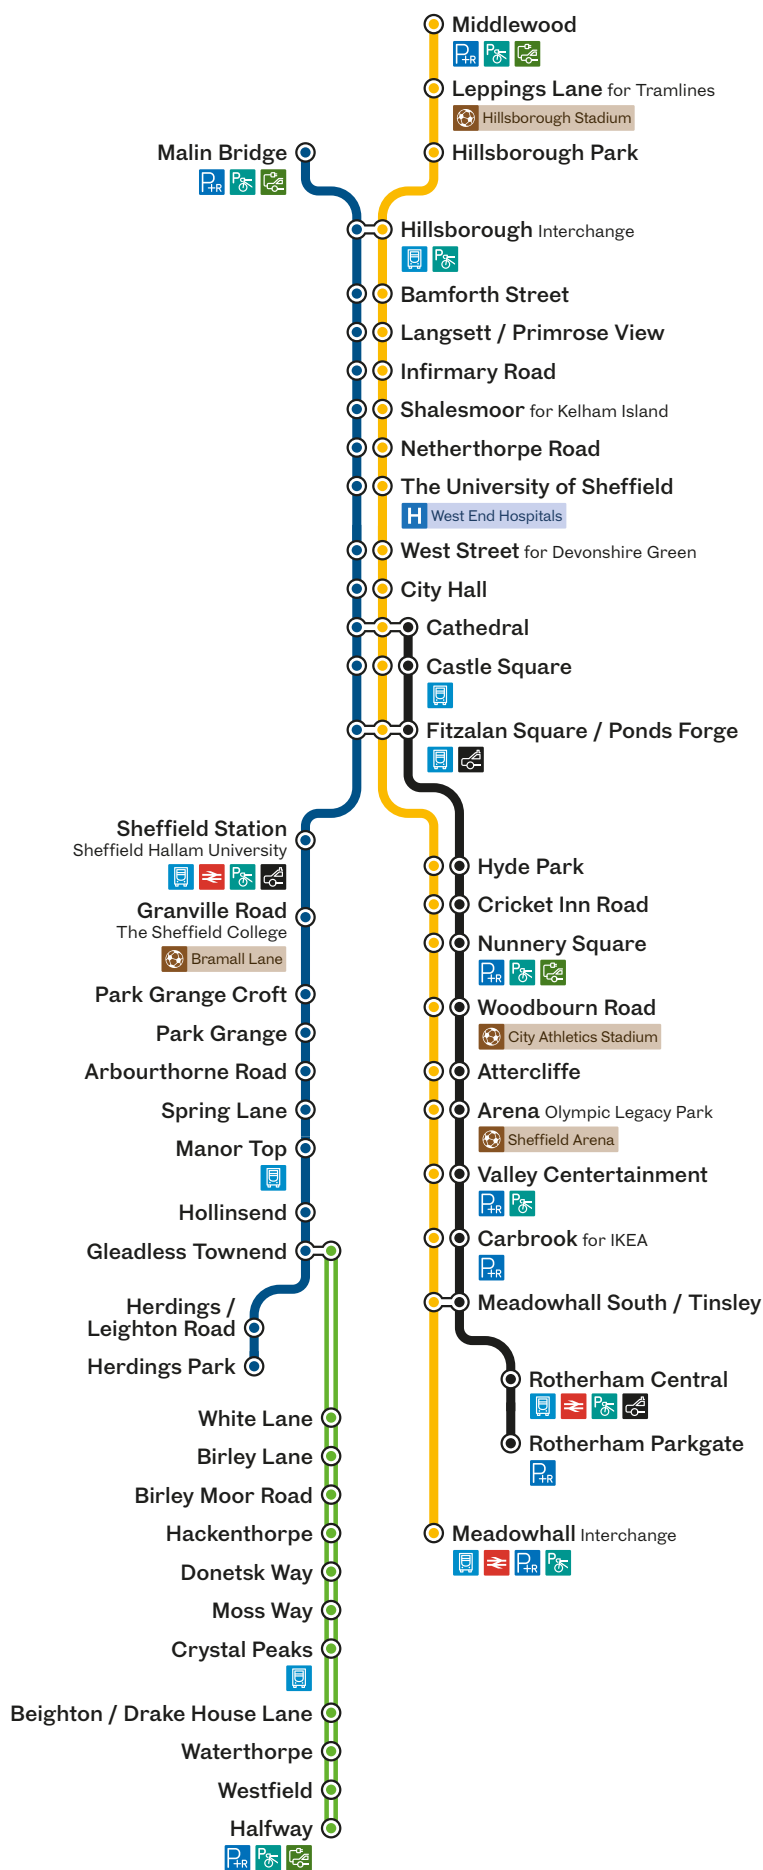

Supertram Network Map from Saturday 20 July

There will be temporary changes to parts of the tram network during improvement works.

Tram services between Gleadless Townend and Halfway are expected to resume on **Saturday 03 August**.

Map Key

- Blue route
- Yellow route
- Tram Train
- BL1 bus service

Any valid tram ticket can be used for travel on the BL1 bus service. Purchase tickets using the TSY Mobile app or from a conductor on your connecting tram service.

Bus Interchange	Train Interchange
Park and Ride	Cycle Parking
EV Charging	Taxi Rank
Nearby Hospital	Nearby Stadium

To find out more information visit:
travelsouthyorkshire.com/NetworkImprovements