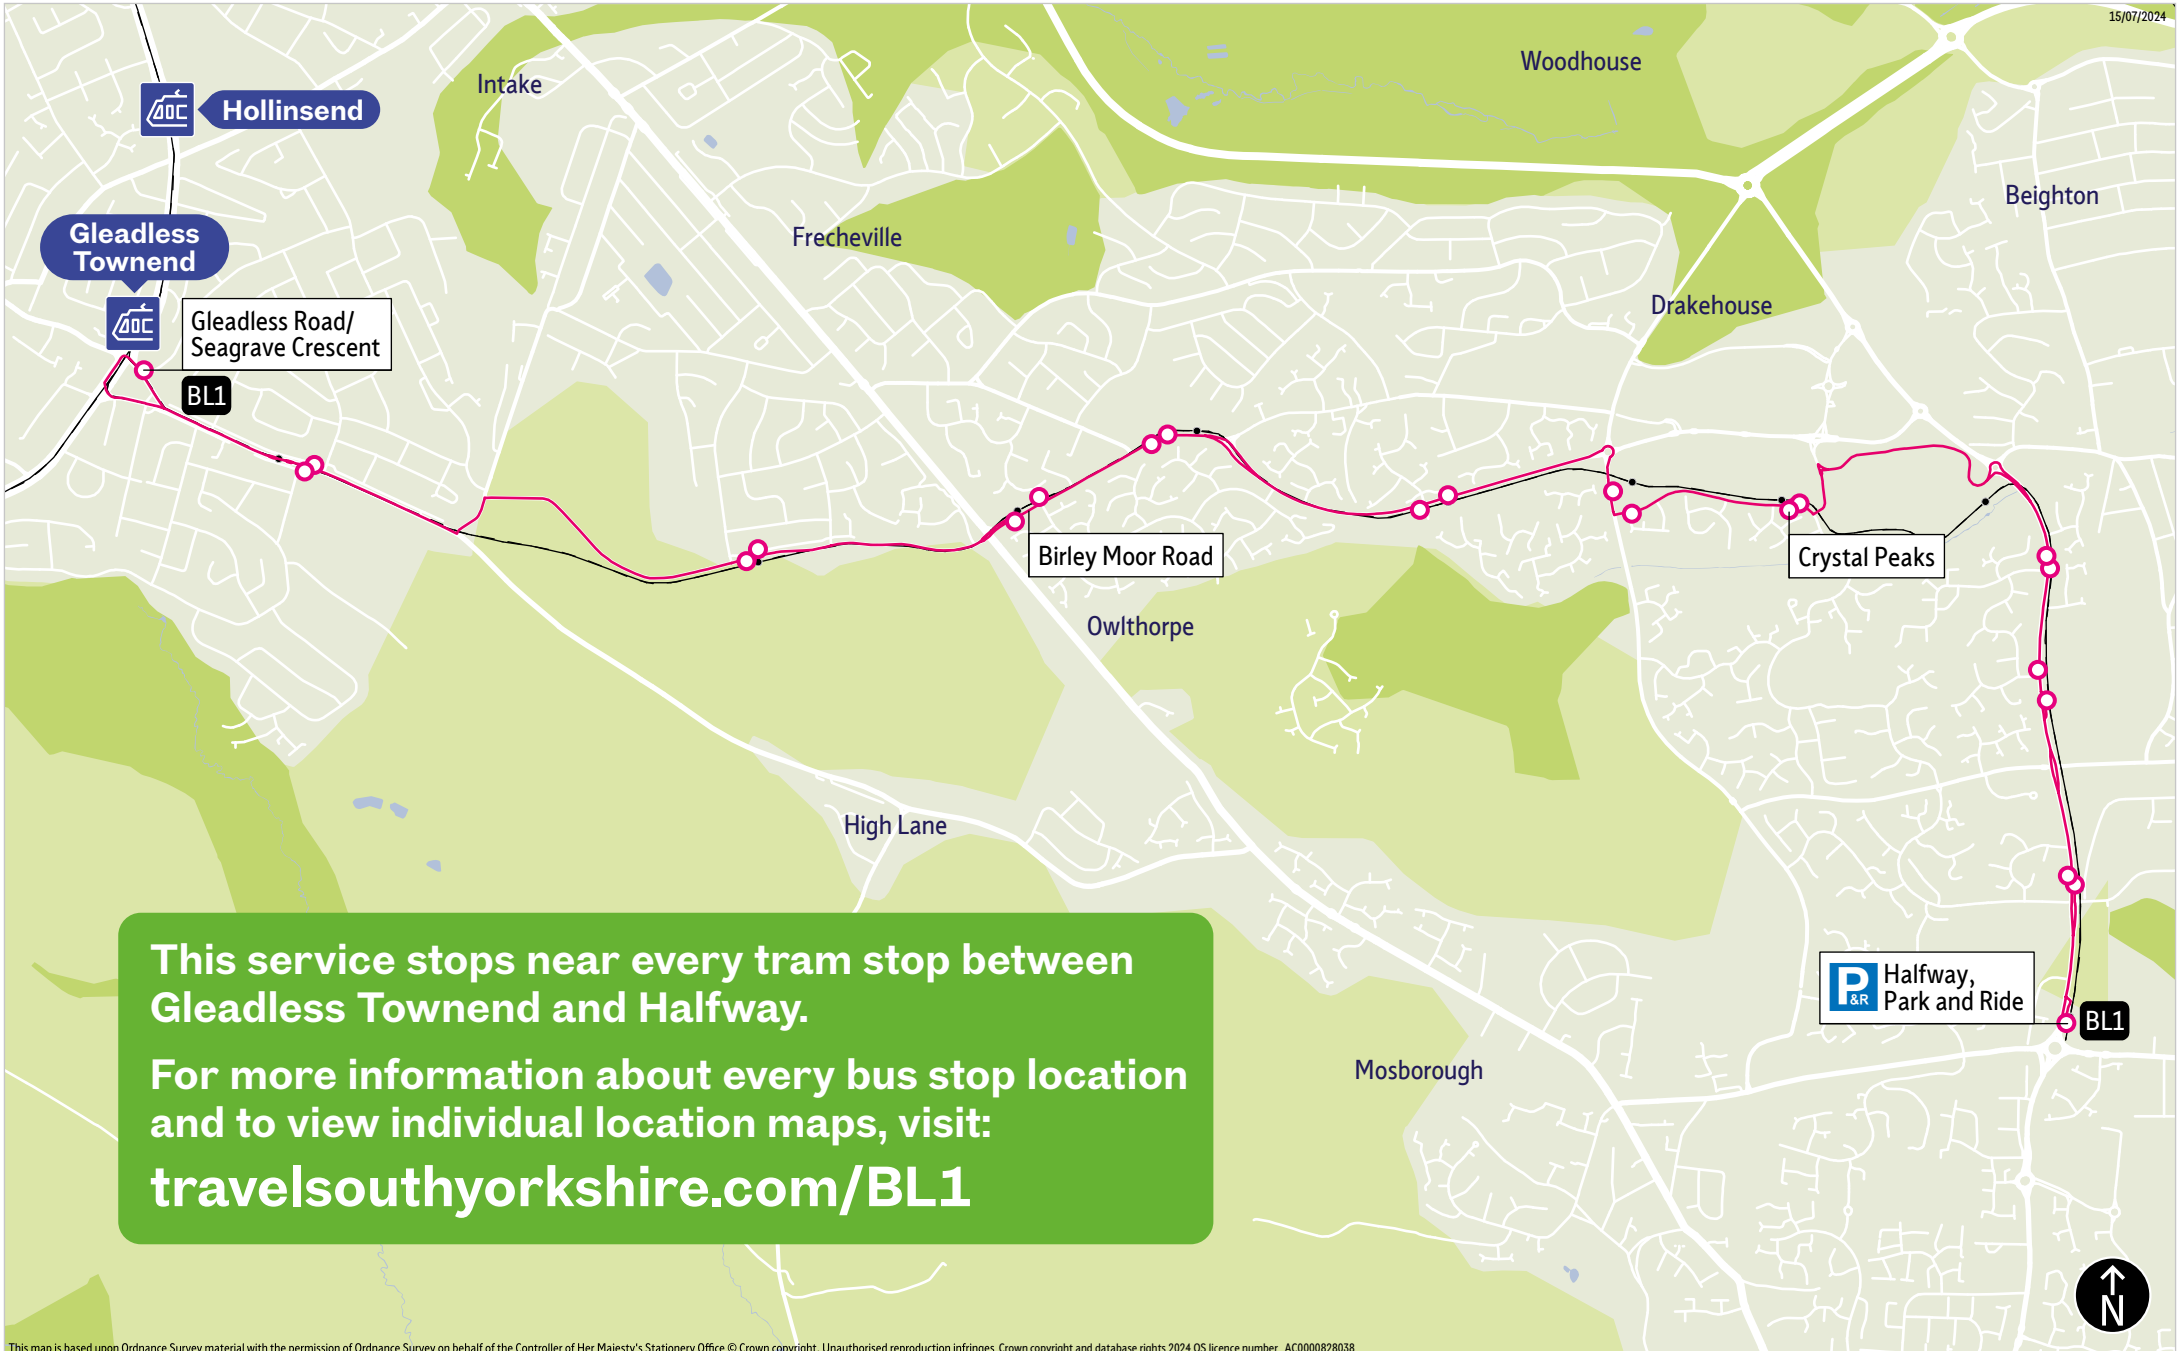

Bus route map for service BL1

15/07/2024

This service stops near every tram stop between Gleadless Townend and Halfway.
For more information about every bus stop location and to view individual location maps, visit:
travelsouthyorkshire.com/BL1

- = Terminus point
- = Public transport
- = Shopping area
- = Bus route & stops
- = Rail line & station
- = Tram route & stop