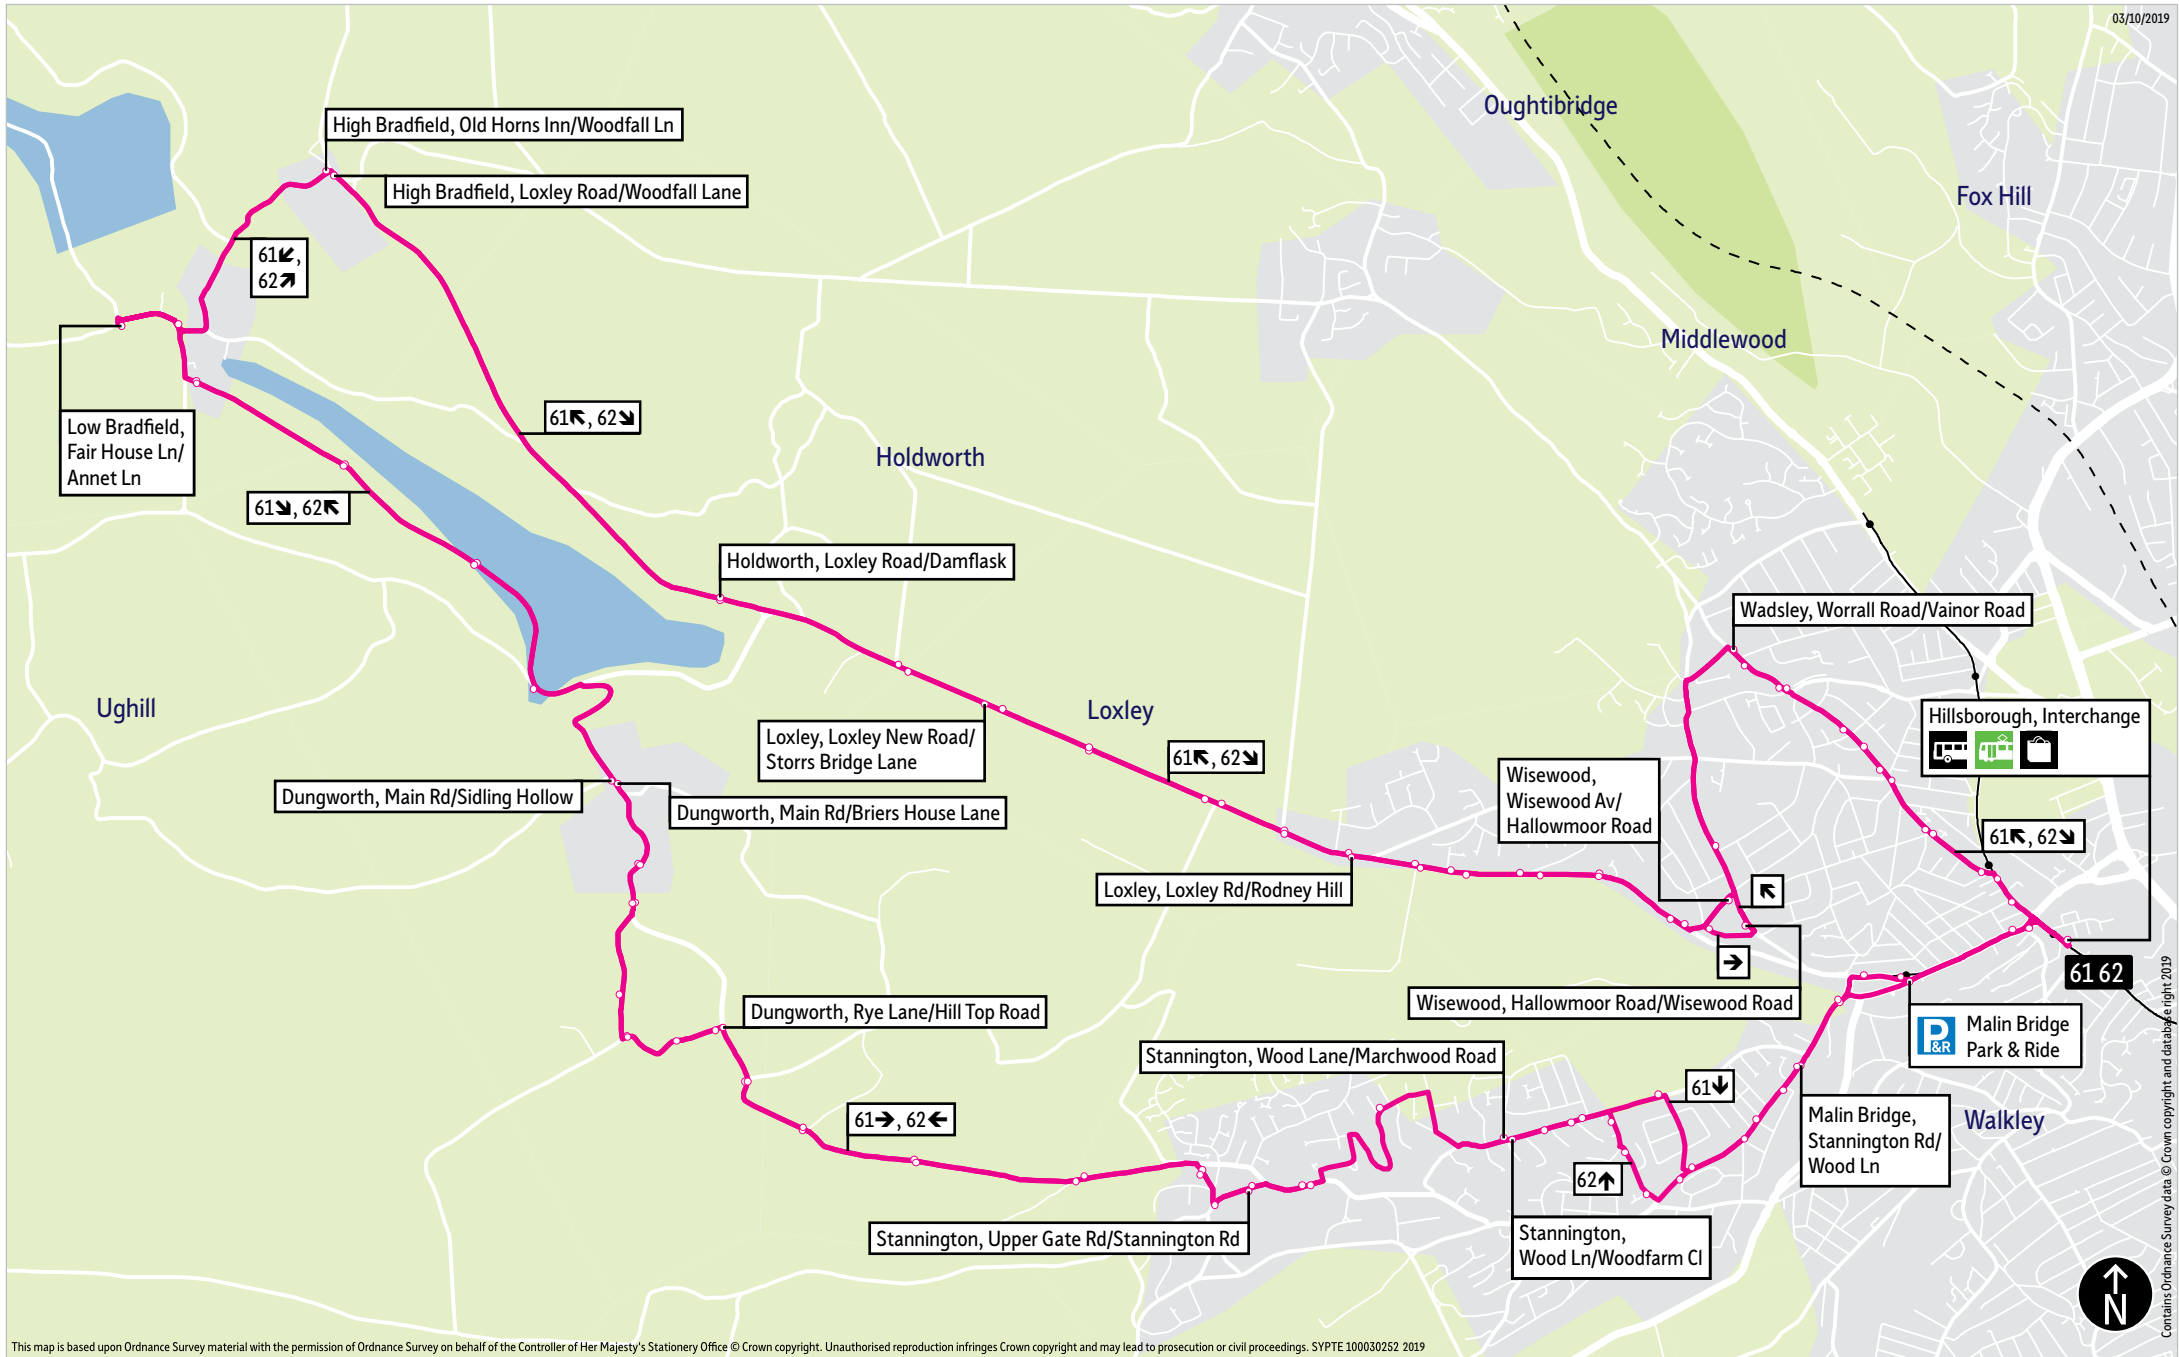

Bus route map for services 61 and 62

03/10/2019

= Terminus point

 = Public transport
 = Shopping area
 = Bus route & stops
 = Rail line & station
 = Tram route & stop

Contains Ordnance Survey data © Crown copyright and database right 2019