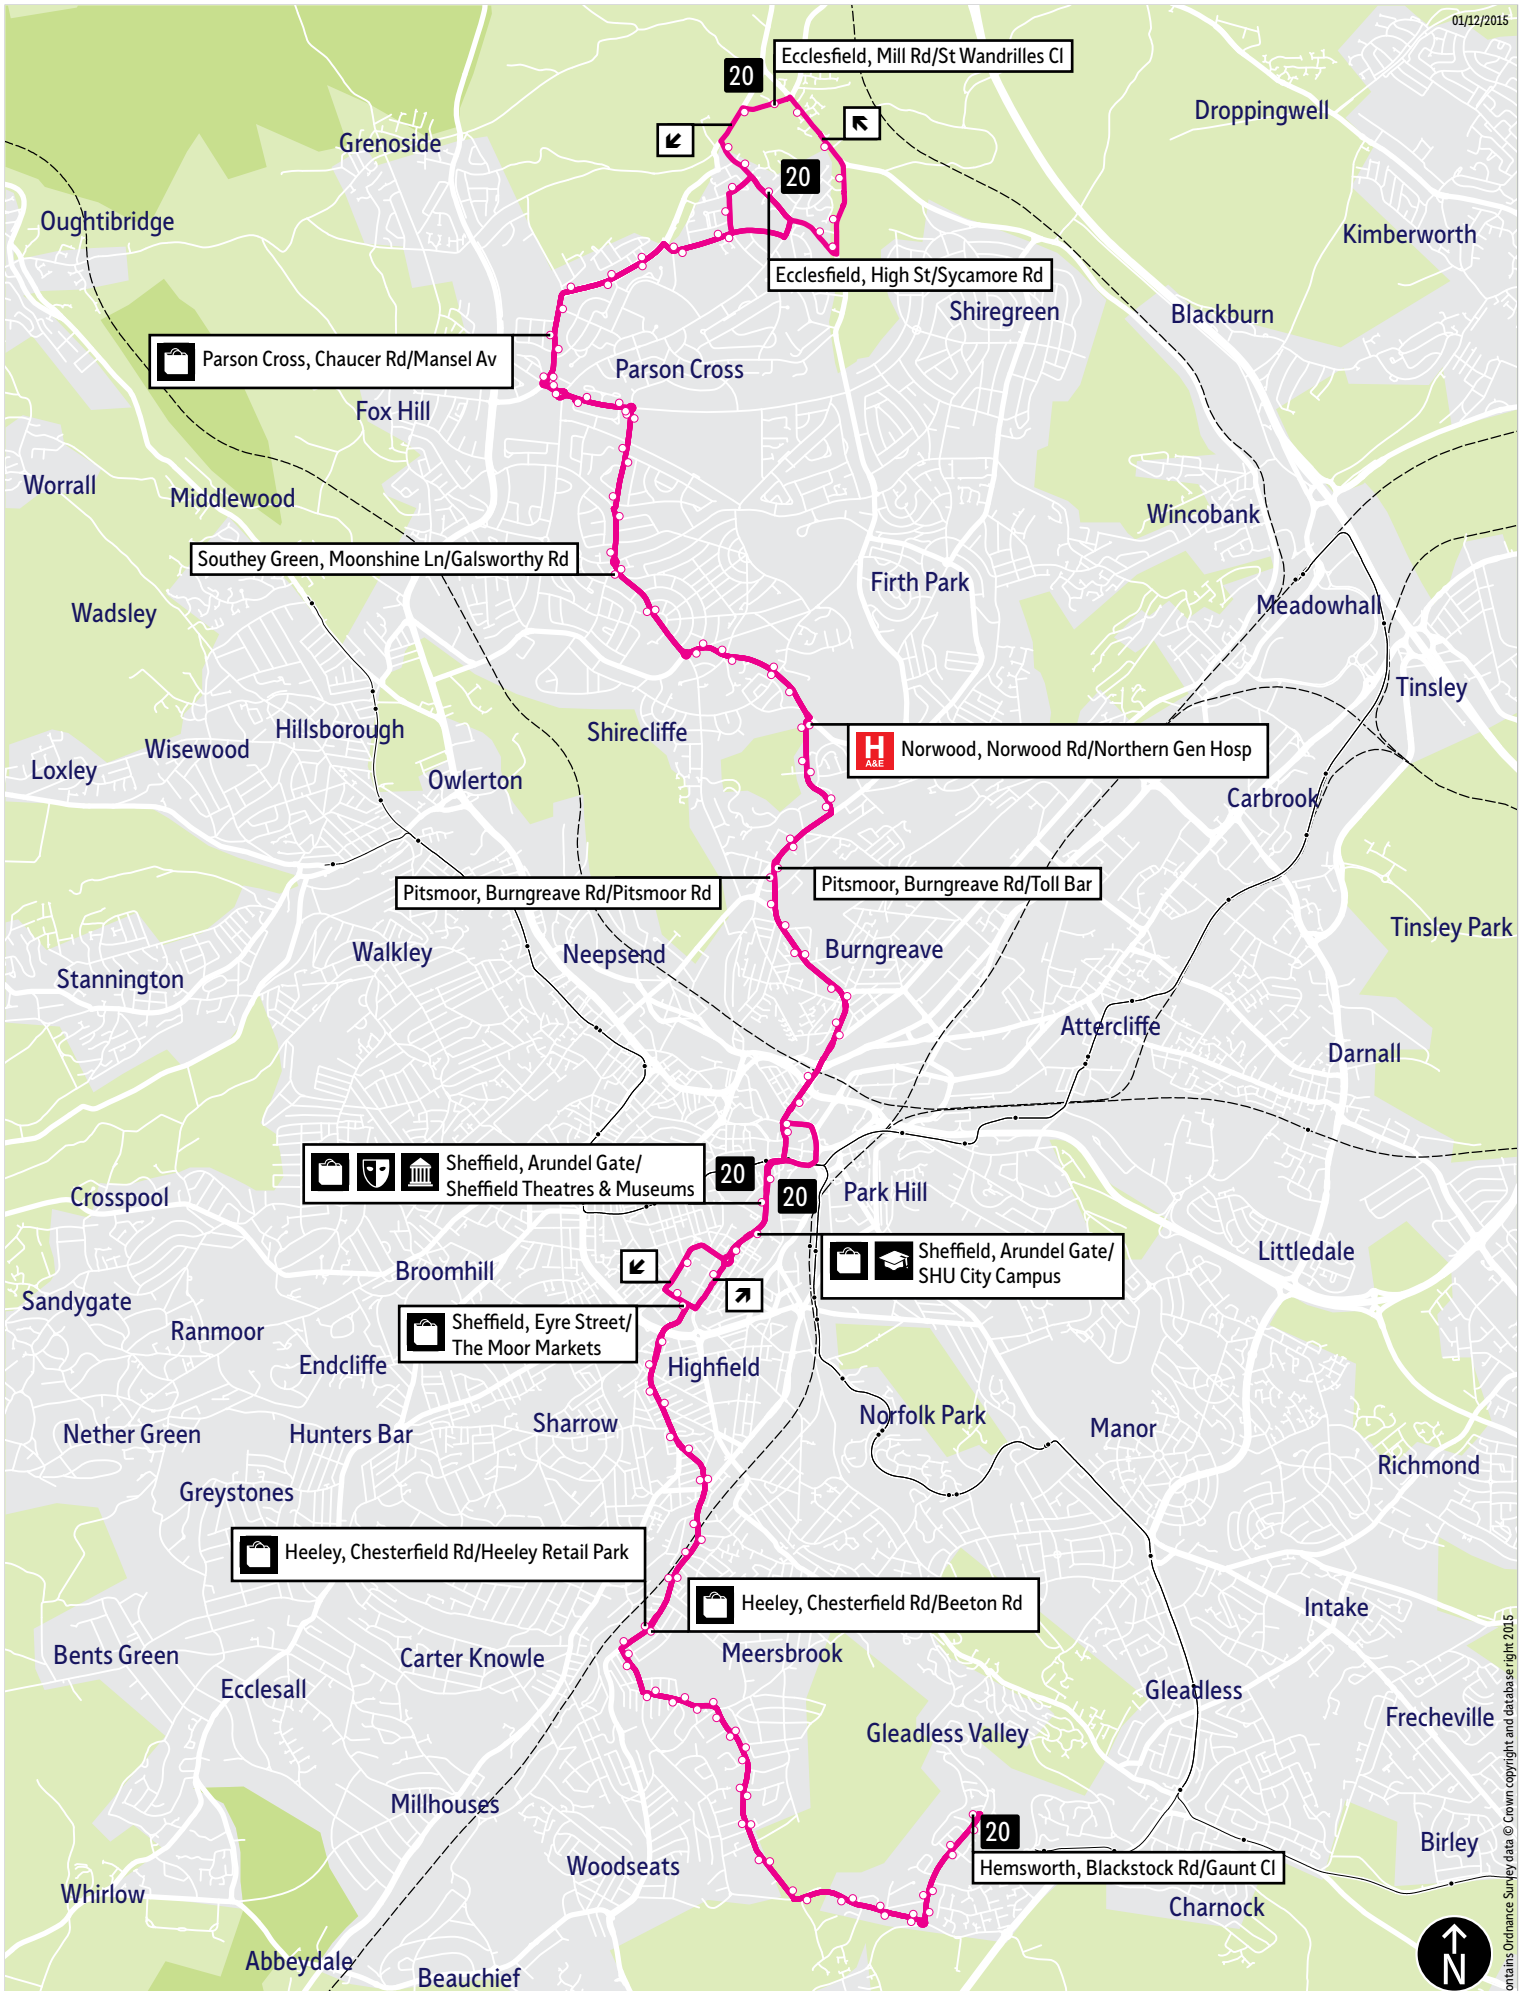

Bus route map for service 20

01/12/2015

- = Terminus point
- = Public transport
- = Shopping area
- = Bus route & stops
- = Rail line & station
- = Tram route & stop

Contains Ordnance Survey data © Crown copyright and database right 2015