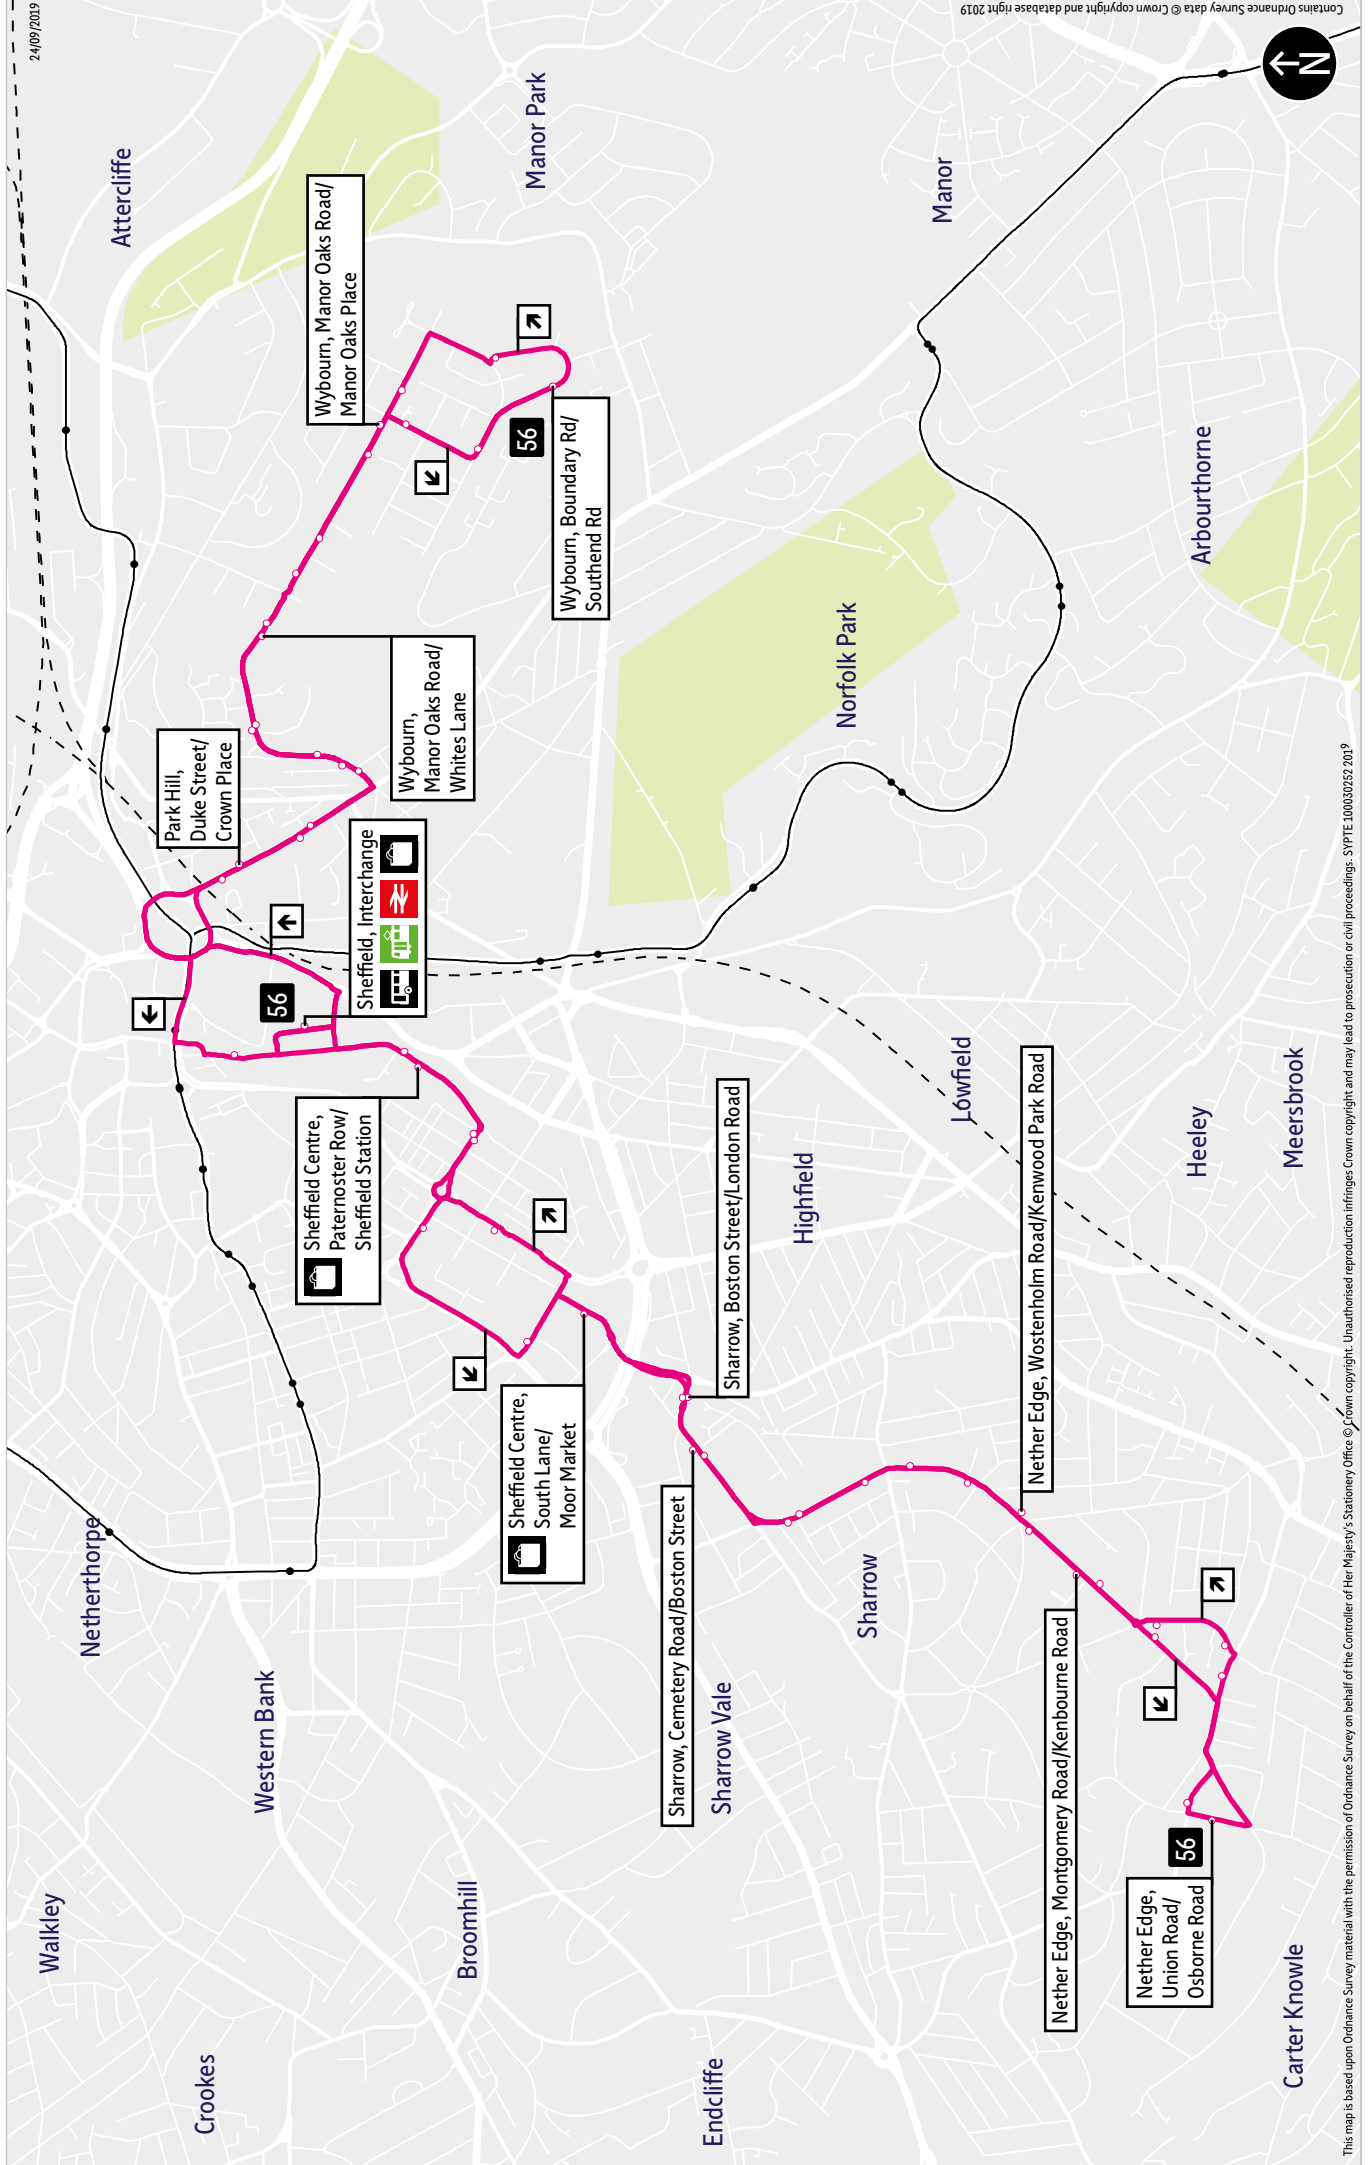

Bus route map for services 56

- = Terminus point
- = Public transport
- = Shopping area
- = Bus route & stops
- = Rail line & station
- = Tram route & stop