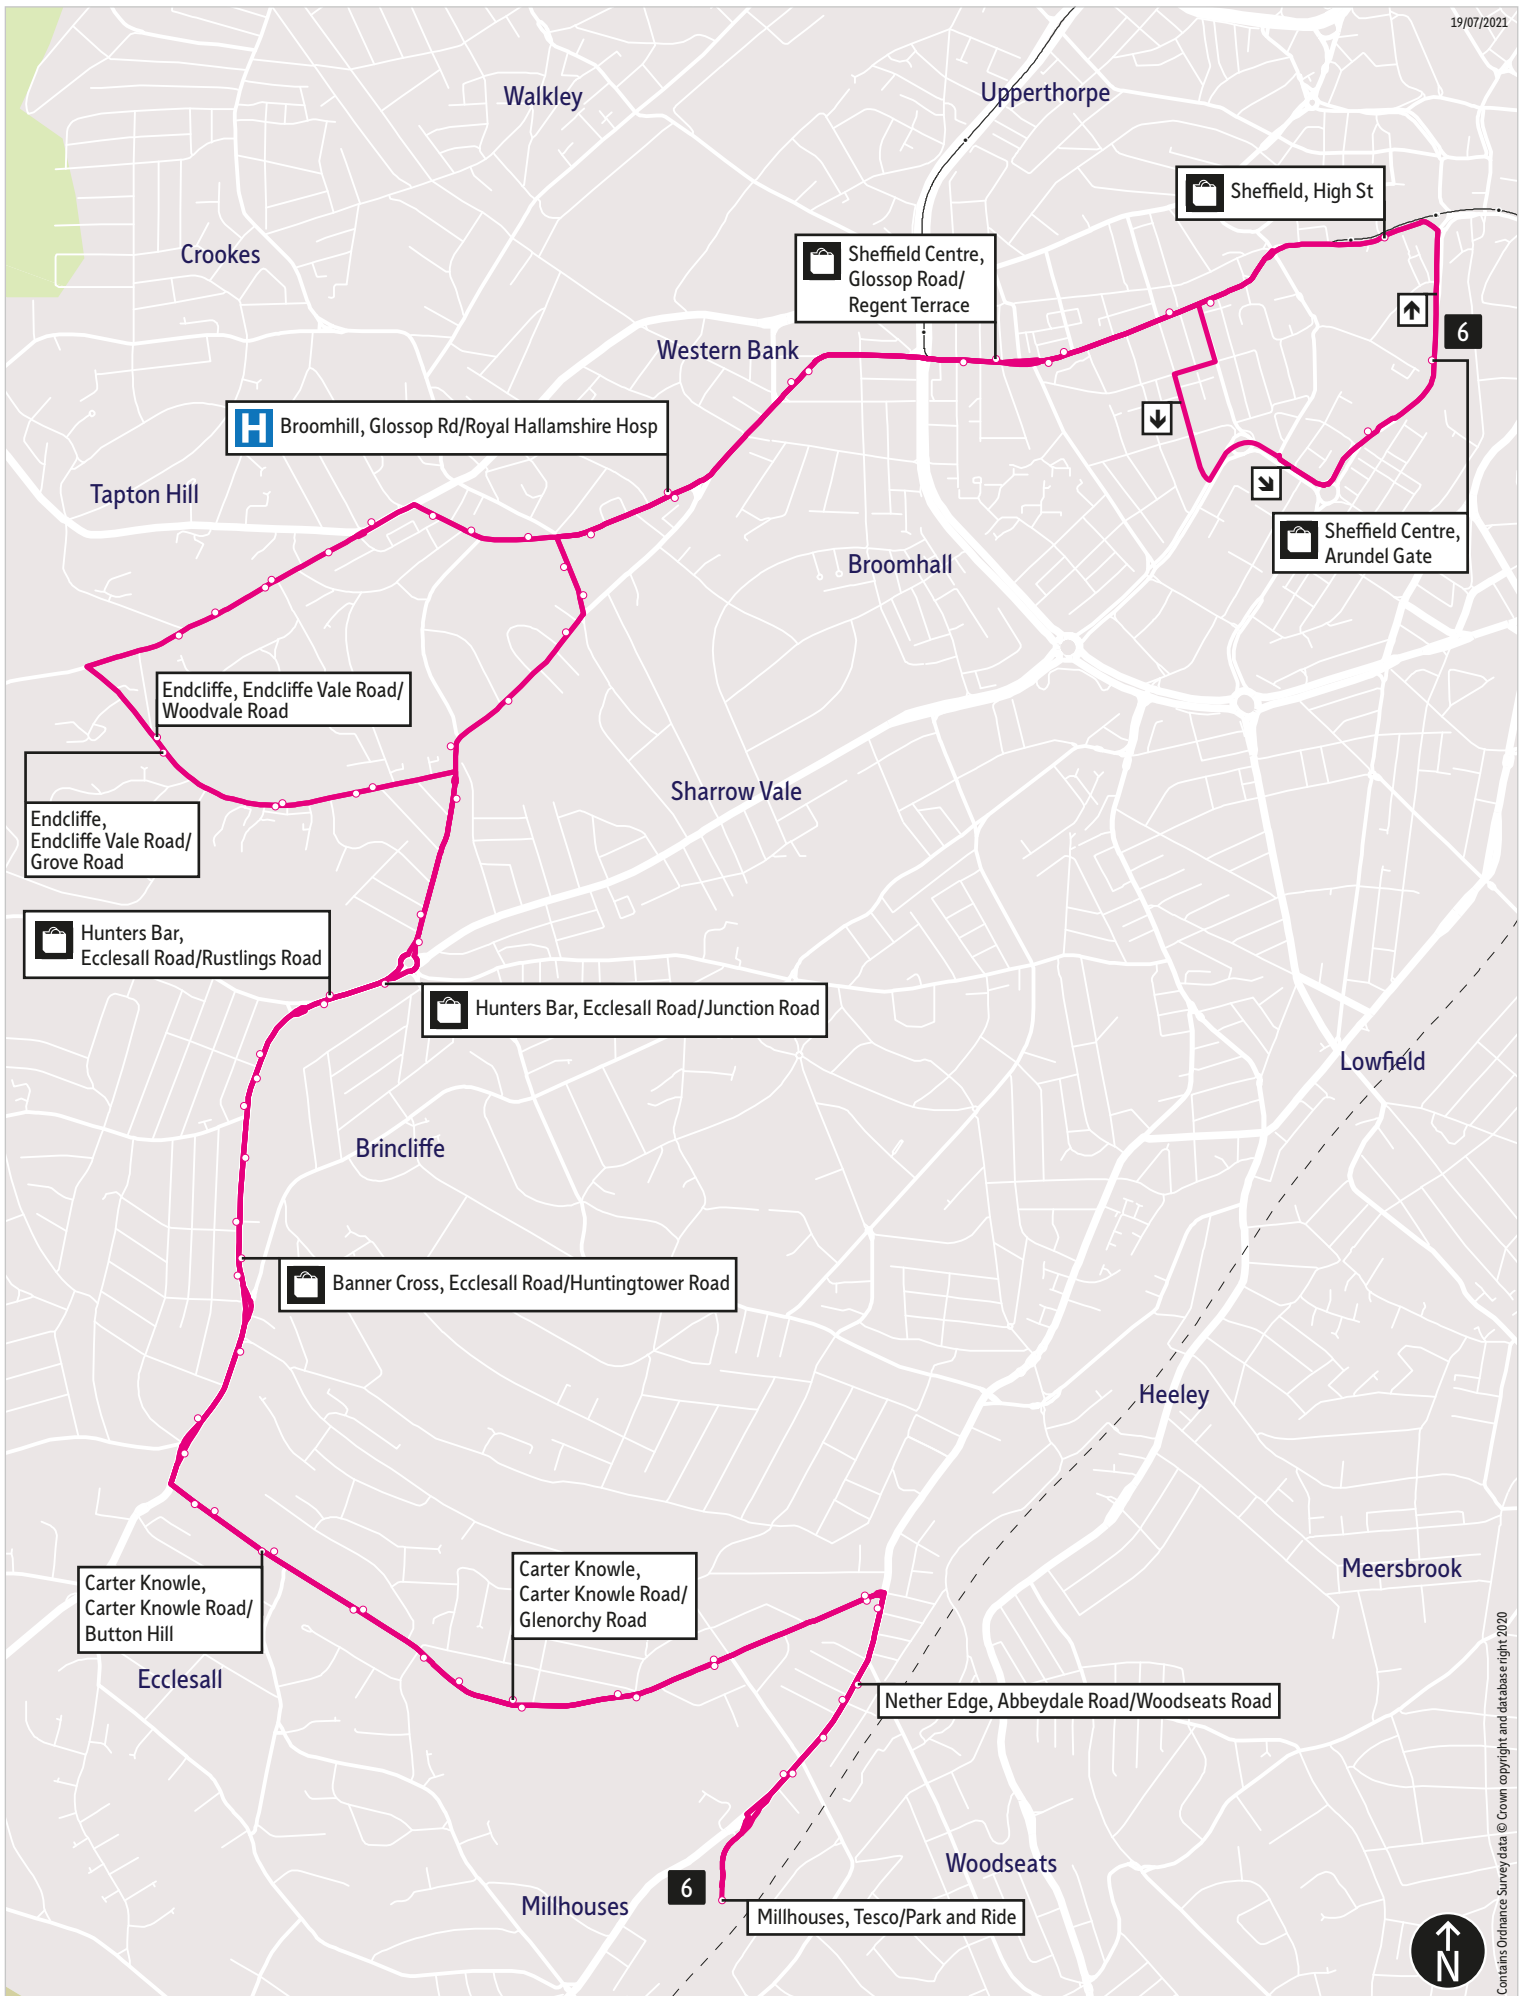

Bus route map for service 6

19/07/2021

Contains Ordnance Survey data © Crown copyright and database right 2020