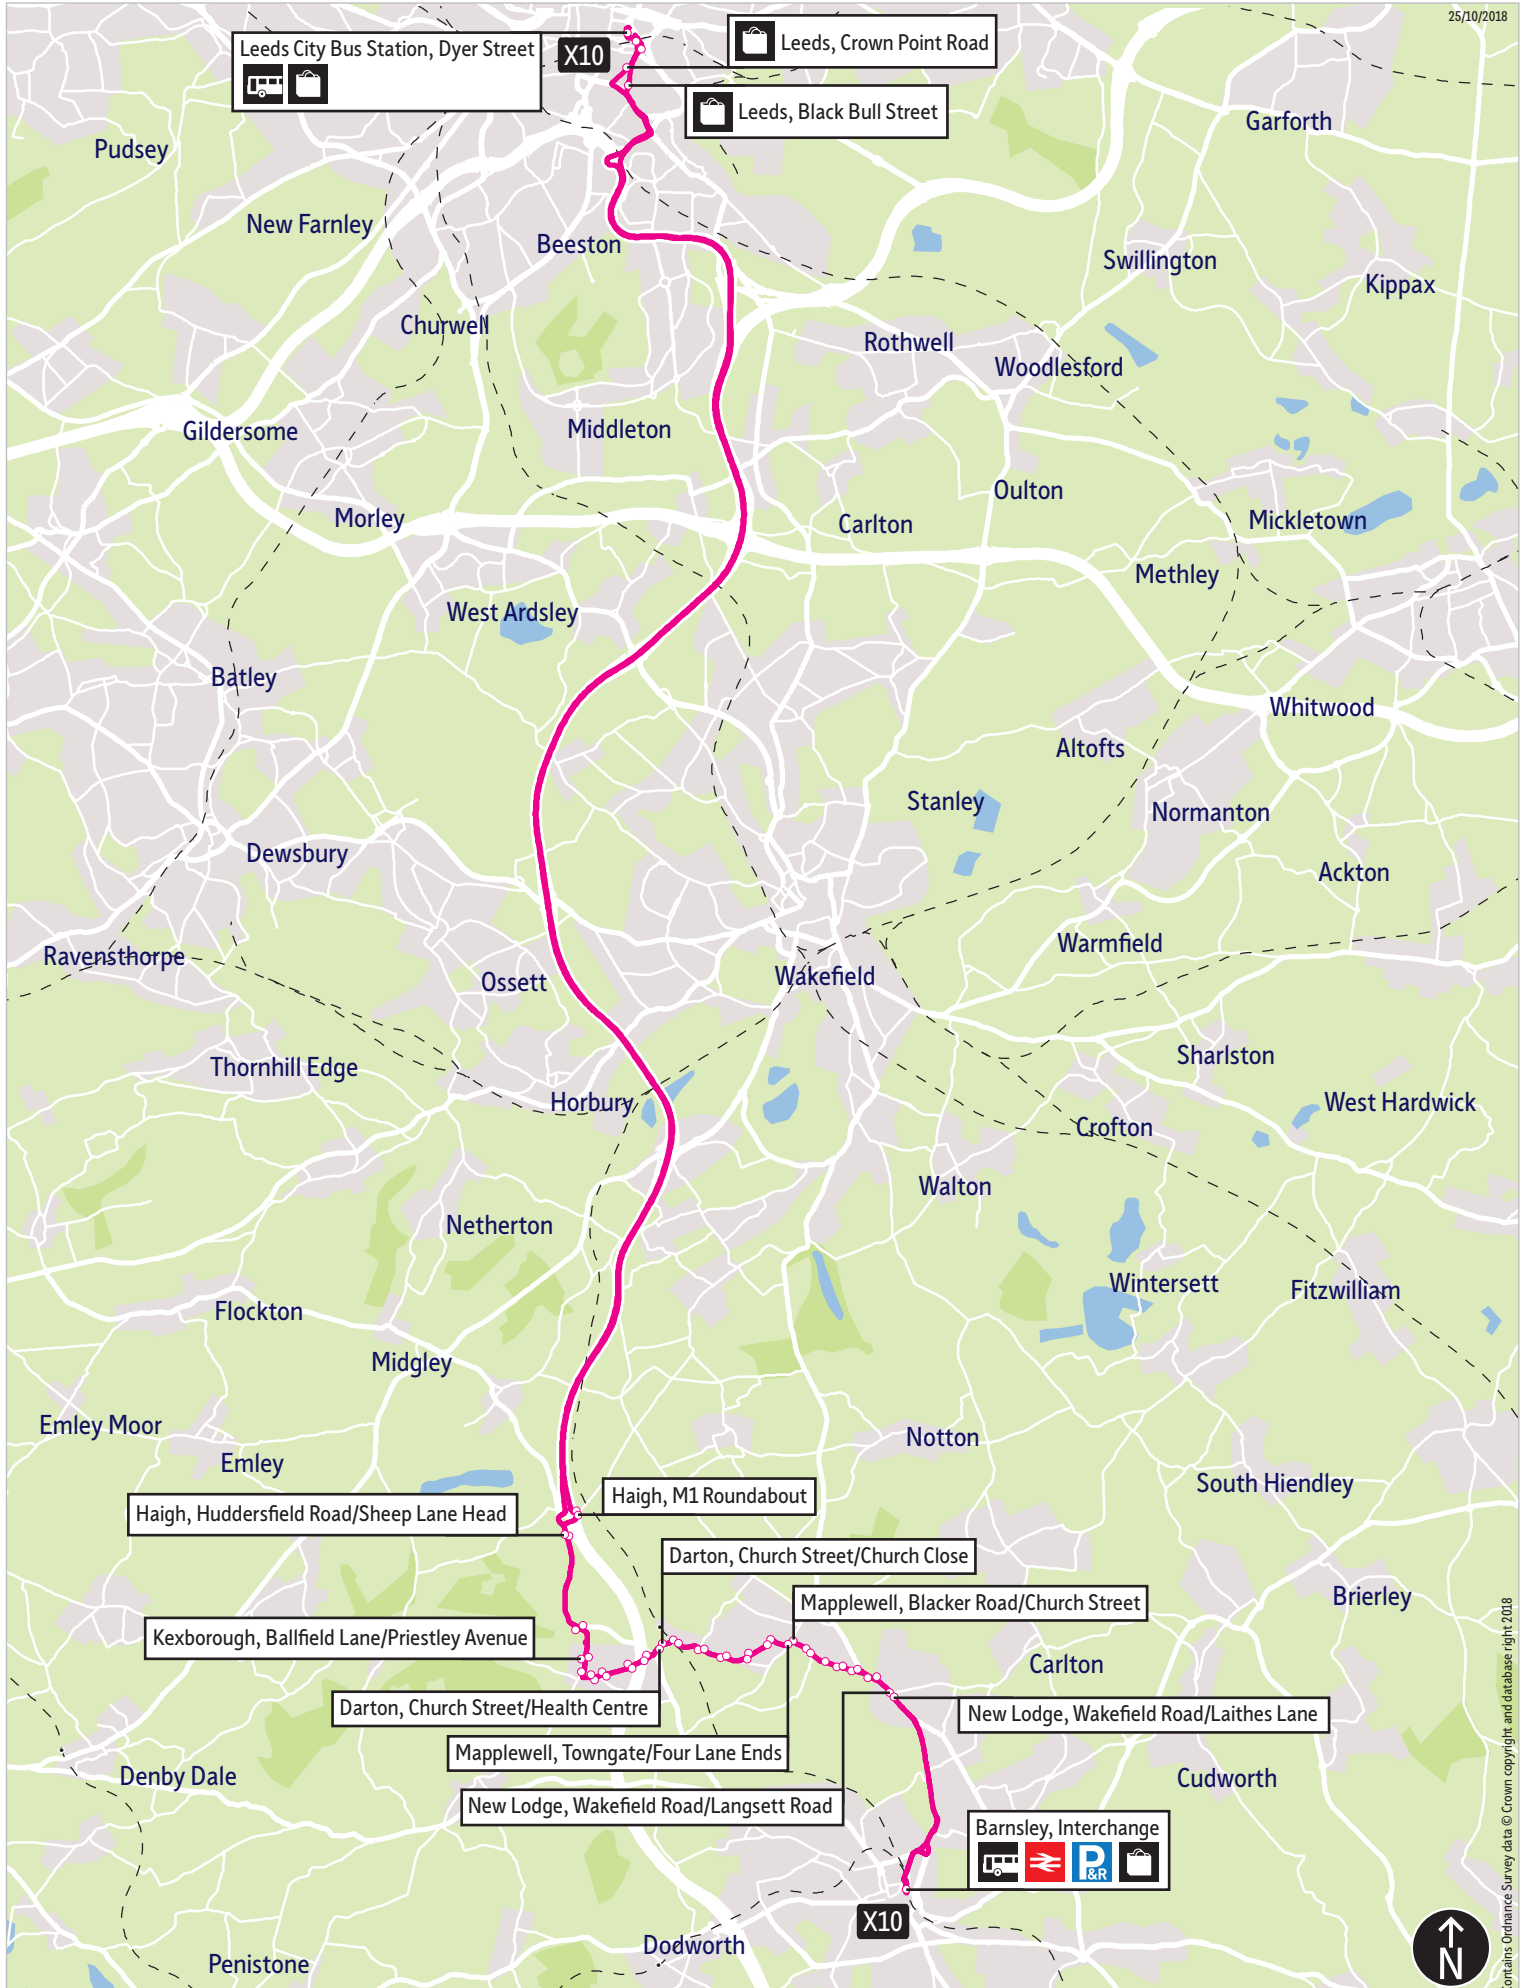

Bus route map for service X10

25/10/2018

This map is based upon Ordnance Survey material with the permission of Ordnance Survey on behalf of the Controller of Her Majesty's Stationery Office © Crown copyright. Unauthorised reproduction infringes Crown copyright and may lead to prosecution or civil proceedings. SYPT 100030252. 2018

- = Terminus point
- = Public transport
- = Shopping area
- = Bus route & stops
- = Rail line & station
- = Tram route & stop