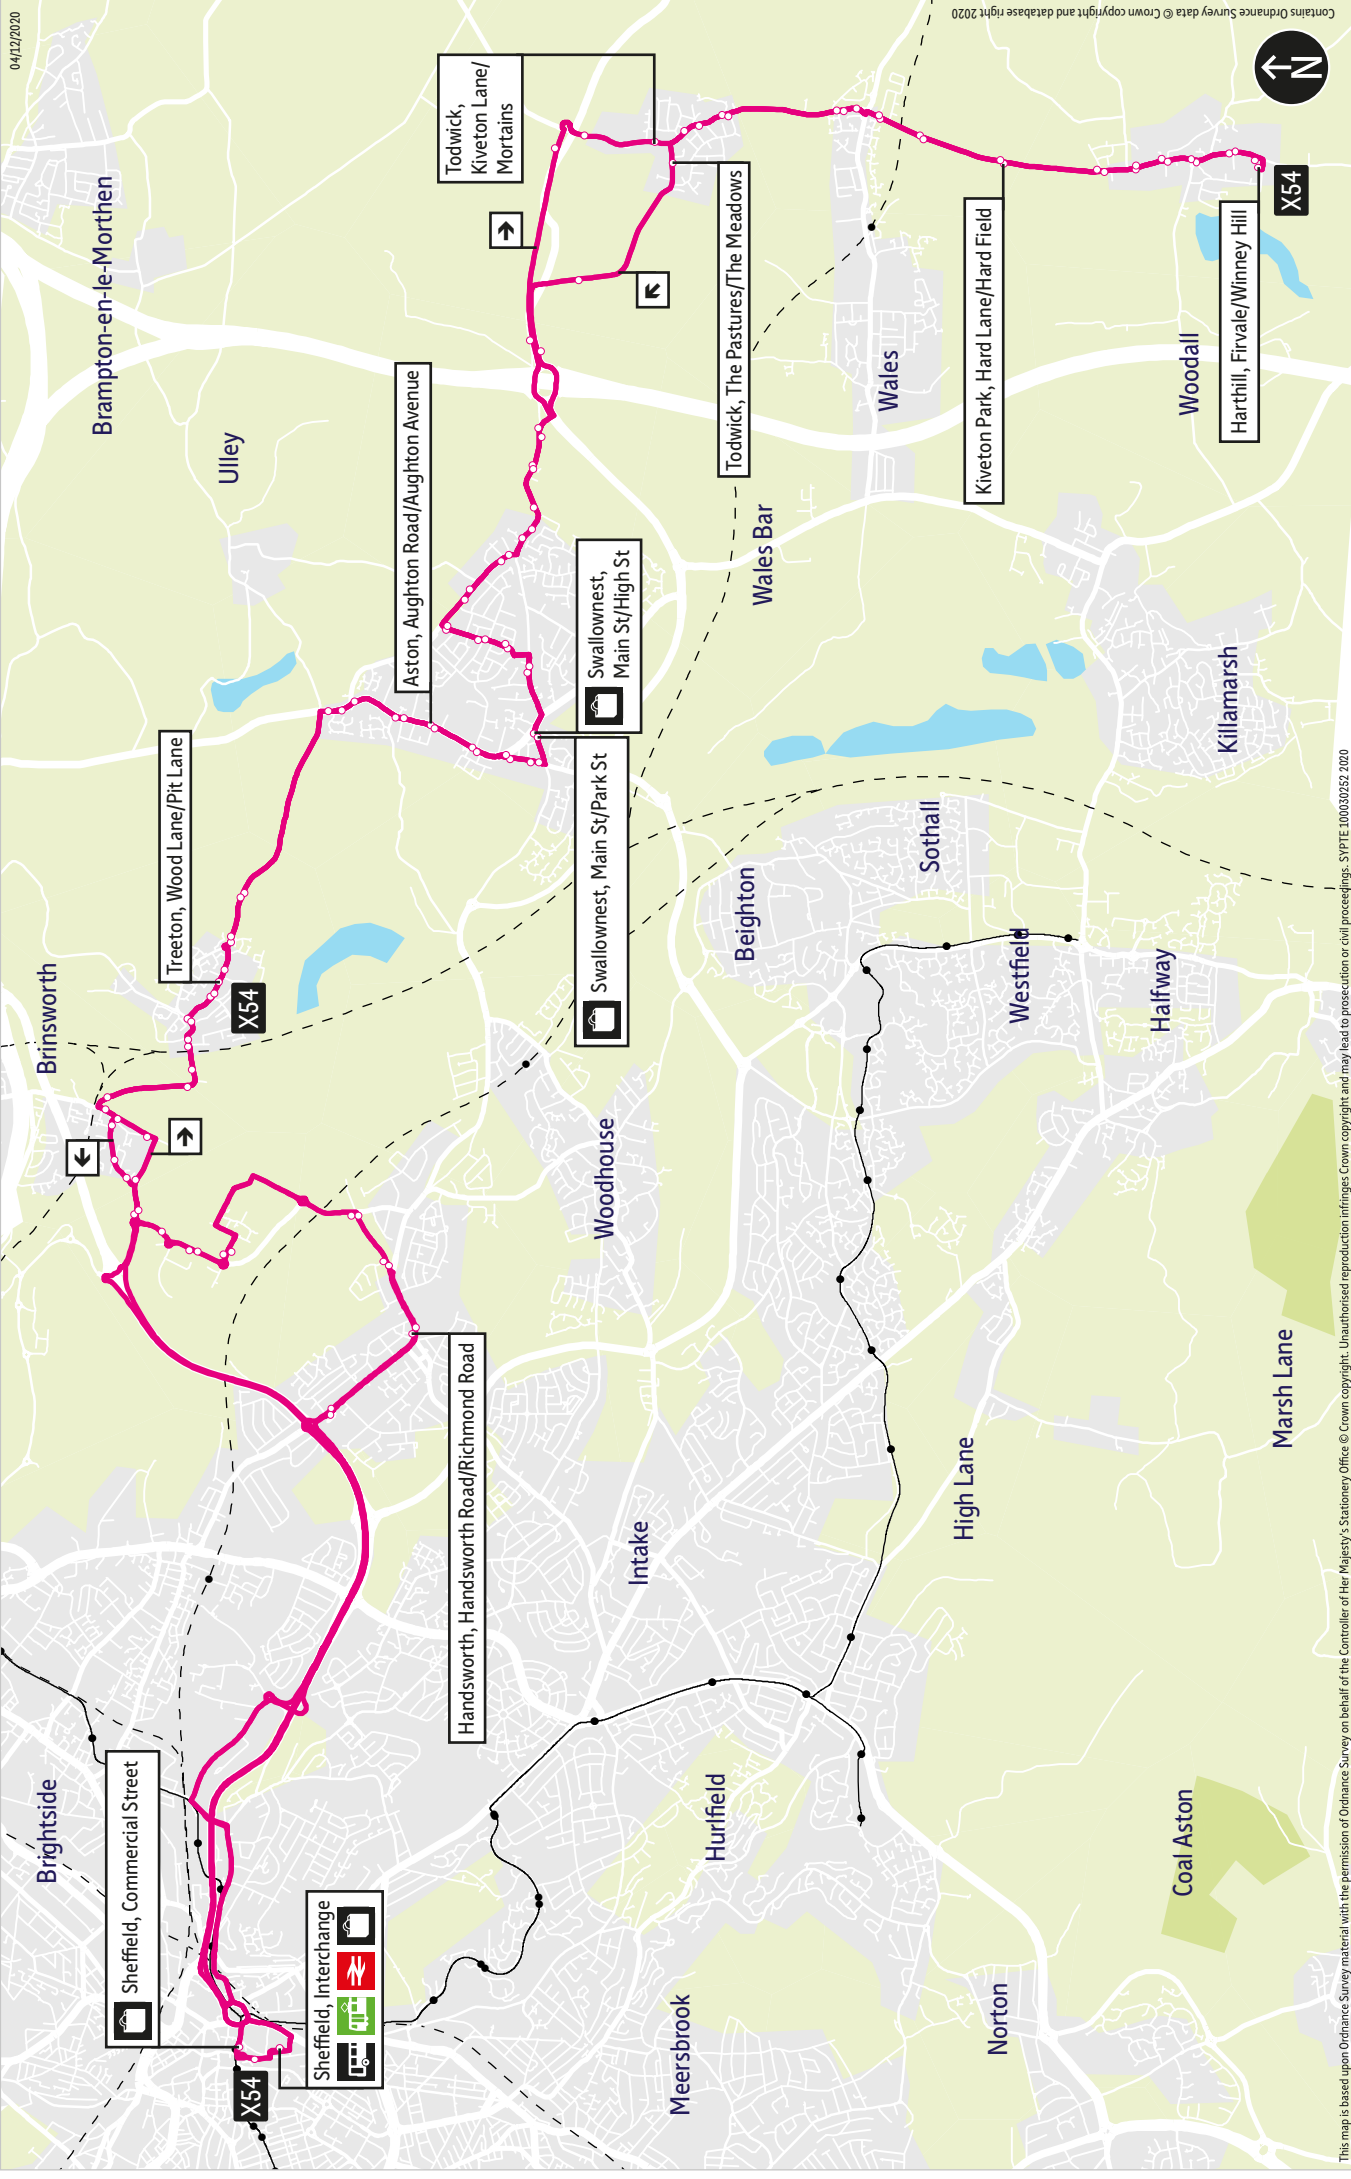

Bus route map for services X54

04/12/2020

Contains Ordnance Survey data © Crown copyright and database right 2020

- = Terminus point
- = Public transport
- = Shopping area
- = Bus route & stops
- = Rail line & station
- = Tram route & stop