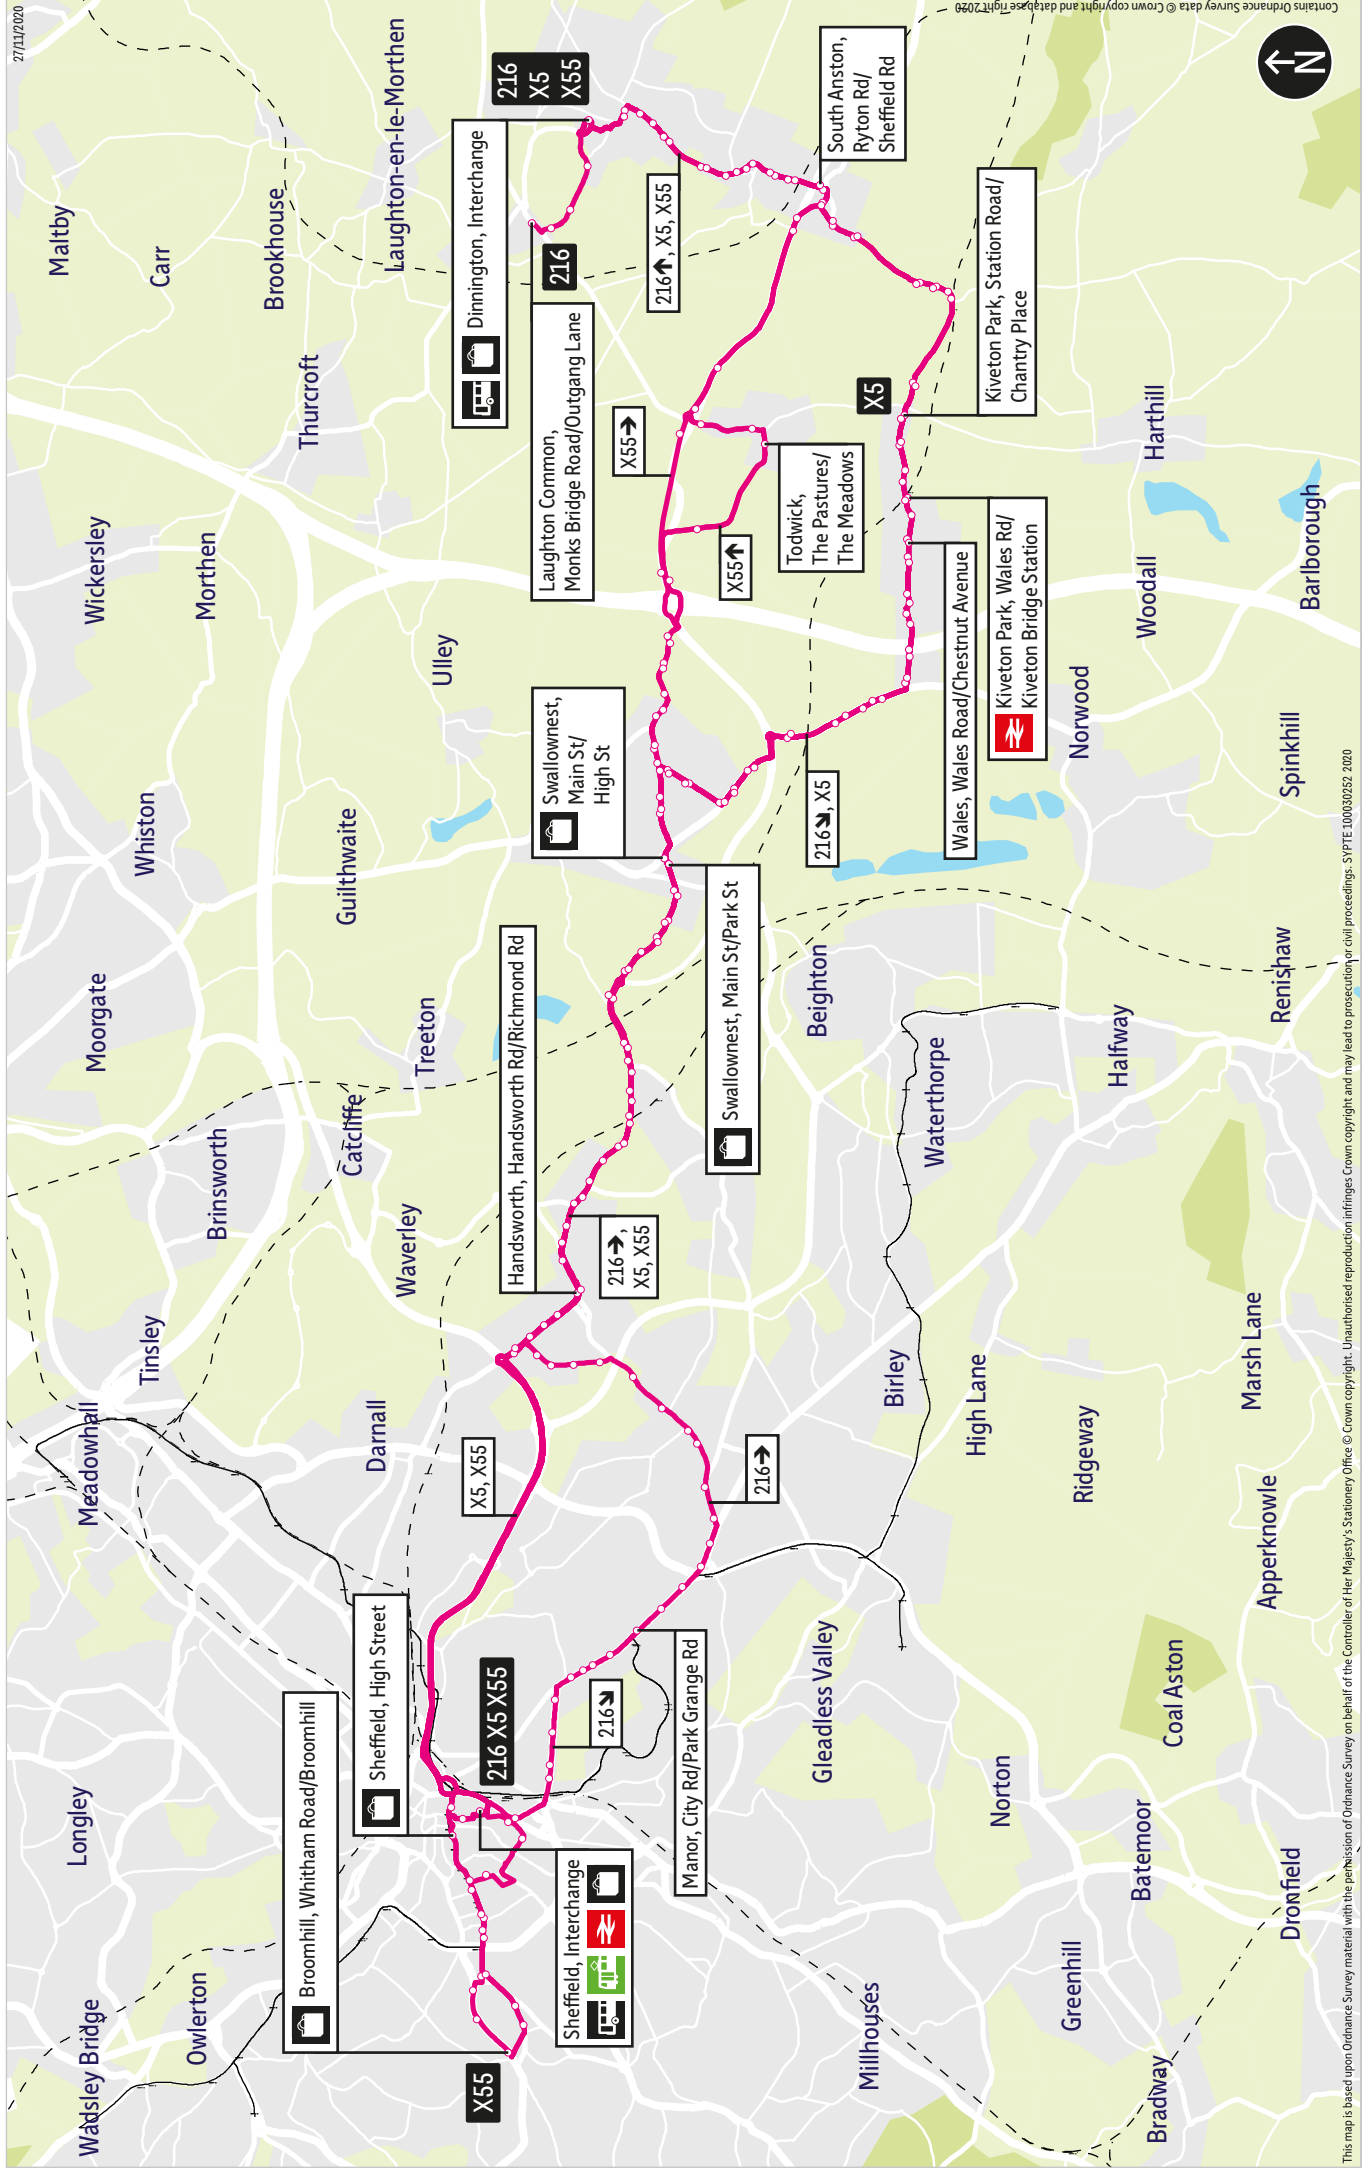

Bus route map for services 216, X5 and X55

This map is based upon Ordnance Survey material with the permission of Ordnance Survey on behalf of the Controller of Her Majesty's Stationery Office. © Crown copyright. Unauthorised reproduction infringes Crown copyright and may lead to prosecution or civil proceedings. SVPT/00030252/2020

27/11/2020

Contains Ordnance Survey data © Crown copyright and database right 2020