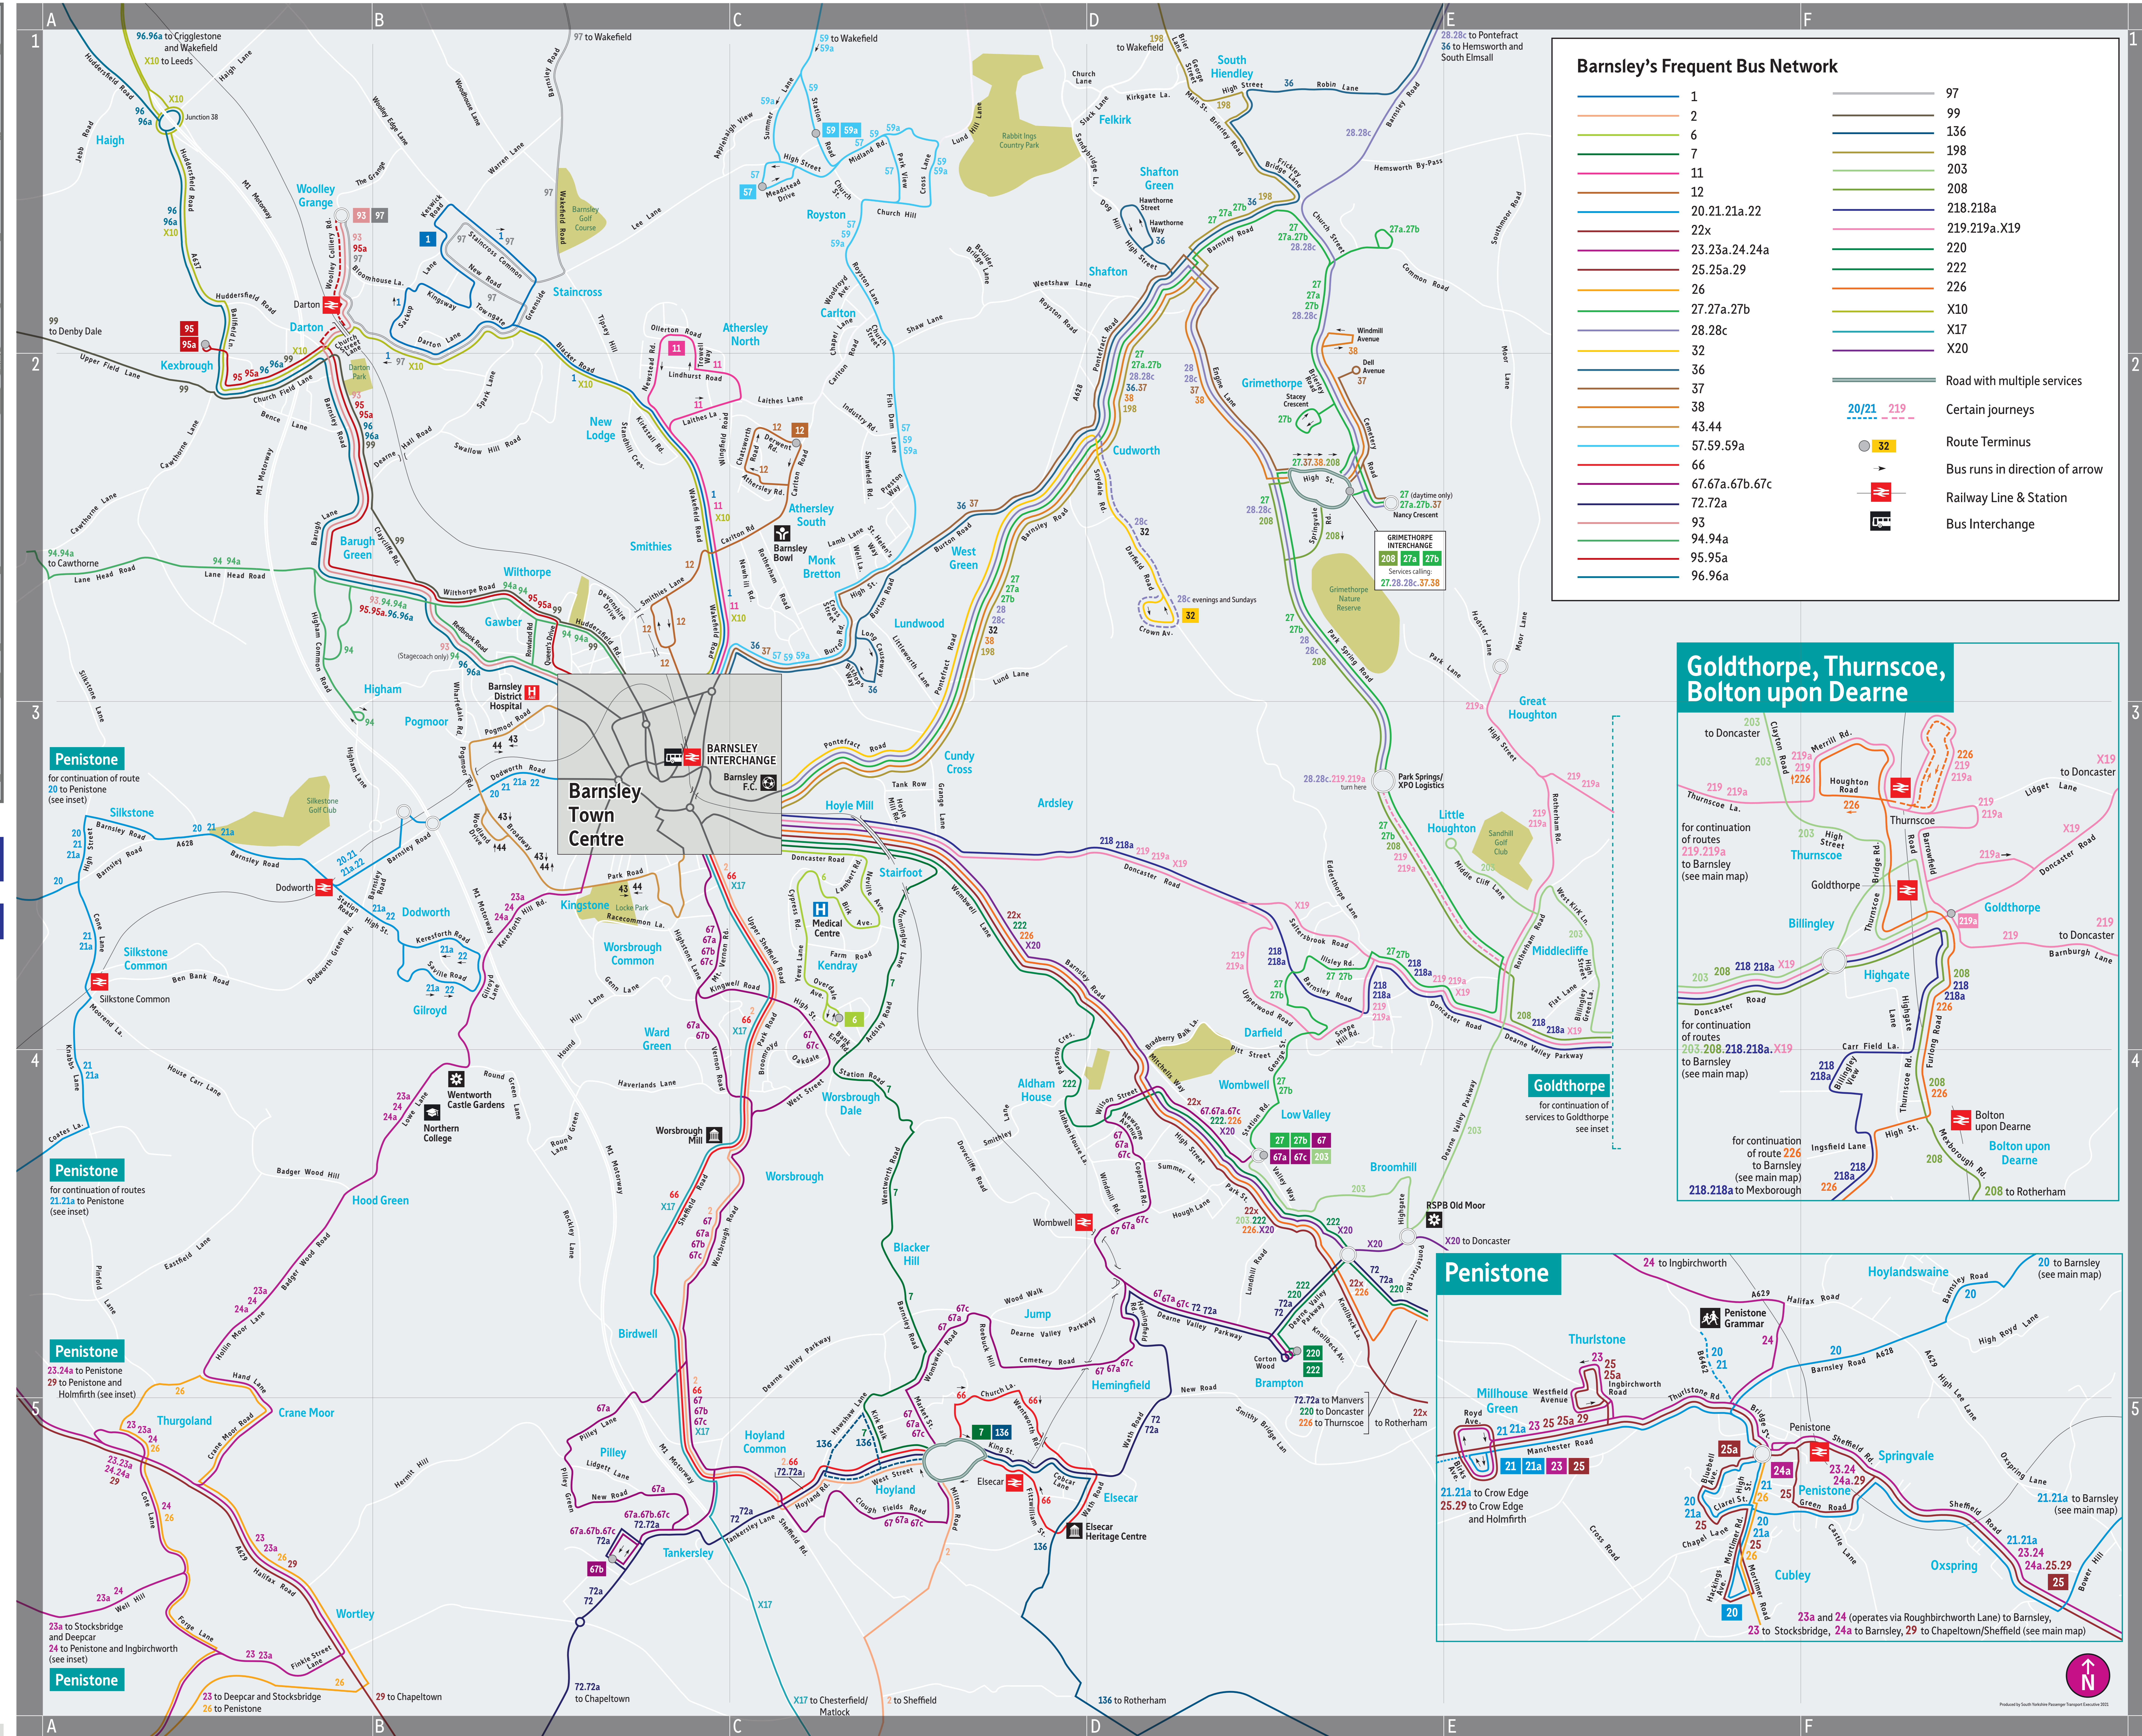

Barnsley Public Transport Map

Map of the public transport network in Barnsley and the surrounding area

Barnsley's Frequent Bus Network

1	97
2	99
6	136
7	198
11	203
12	208
20.21.21a.22	218.218a
22x	219.219a.X19
23.23a.24.24a	220
25.25a.29	222
26	226
27.27a.27b	X10
28.28c	X17
32	X20
36	
37	
38	
43.44	
57.59.59a	
66	
67.67a.67b.67c	
72.72a	
93	
94.94a	
95.95a	
96.96a	

- Road with multiple services
- Certain journeys (20/21, 219)
- Route Terminus
- Bus runs in direction of arrow
- Railway Line & Station
- Bus Interchange

Services and destinations from town centre stops

Service	Towards	Town Centre Stops	Service	Towards	Town Centre Stops
1	Staincross	A F	44	Pogmoor	A
2	Ecclesfield/Sheffield Centre	A	57	Royston	A F
6	Worsbrough Dale	A	59	Wakefield City Centre	A F
7	Hoyland	A	59a	Royston	A F
11	Athersley North	A F	66	Elsecar	A
12	Athersley South	A F	67/67a/67c	Wombwell	A
20	Penistone	A B C D	67b	Tankersley	A
21/21a	Millhouse Green	A B C D	93	Darton	A B C E
22	Gilroyd	A B C D	94/94a	Cawthorne/Higham	A B C E
22x	Rotherham Centre	A	95	Kexborough	A B C E
23a	Deepcar	A B C D	95a	Darton	A B C E
24	Ingbirchworth	A B C D	96	Wakefield City Centre	A B C E
24a	Penistone	A B C D	198	Denby Dale	A B C E
27/27a	Grimethorpe	A	199	Newstead	A B C E
27b	Wombwell	A	218/218a	Rotherham Centre	A
28	Pontefract	A	219/219a	Doncaster Centre	A
28c	Pontefract	A	222	Cortonwood	A
32	Cudworth	A	226	Thurnscoe	A B C E
36	South Elmsall	A F	353	Holmfirth (Monday, Wednesday and Friday only)	B C E
37	Grimethorpe	A F	X10	Leeds	A
38	Grimethorpe	A	X17	Chesterfield/Matlock	A
43	Kingstone	A B C D	X19	Doncaster Centre	A
			X20	Doncaster Centre	A

Goldthorpe, Thurnscoe, Bolton upon Dearne

Map showing bus routes connecting Goldthorpe, Thurnscoe, and Bolton upon Dearne to Barnsley. Includes route numbers like 203, 219, 219a, 226, 228, 228a, 228b, 228c, 228d, 228e, 228f, 228g, 228h, 228i, 228j, 228k, 228l, 228m, 228n, 228o, 228p, 228q, 228r, 228s, 228t, 228u, 228v, 228w, 228x, 228y, 228z.

Penistone

Map showing bus routes connecting Penistone to Barnsley. Includes route numbers like 20, 21, 21a, 21b, 21c, 21d, 21e, 21f, 21g, 21h, 21i, 21j, 21k, 21l, 21m, 21n, 21o, 21p, 21q, 21r, 21s, 21t, 21u, 21v, 21w, 21x, 21y, 21z.