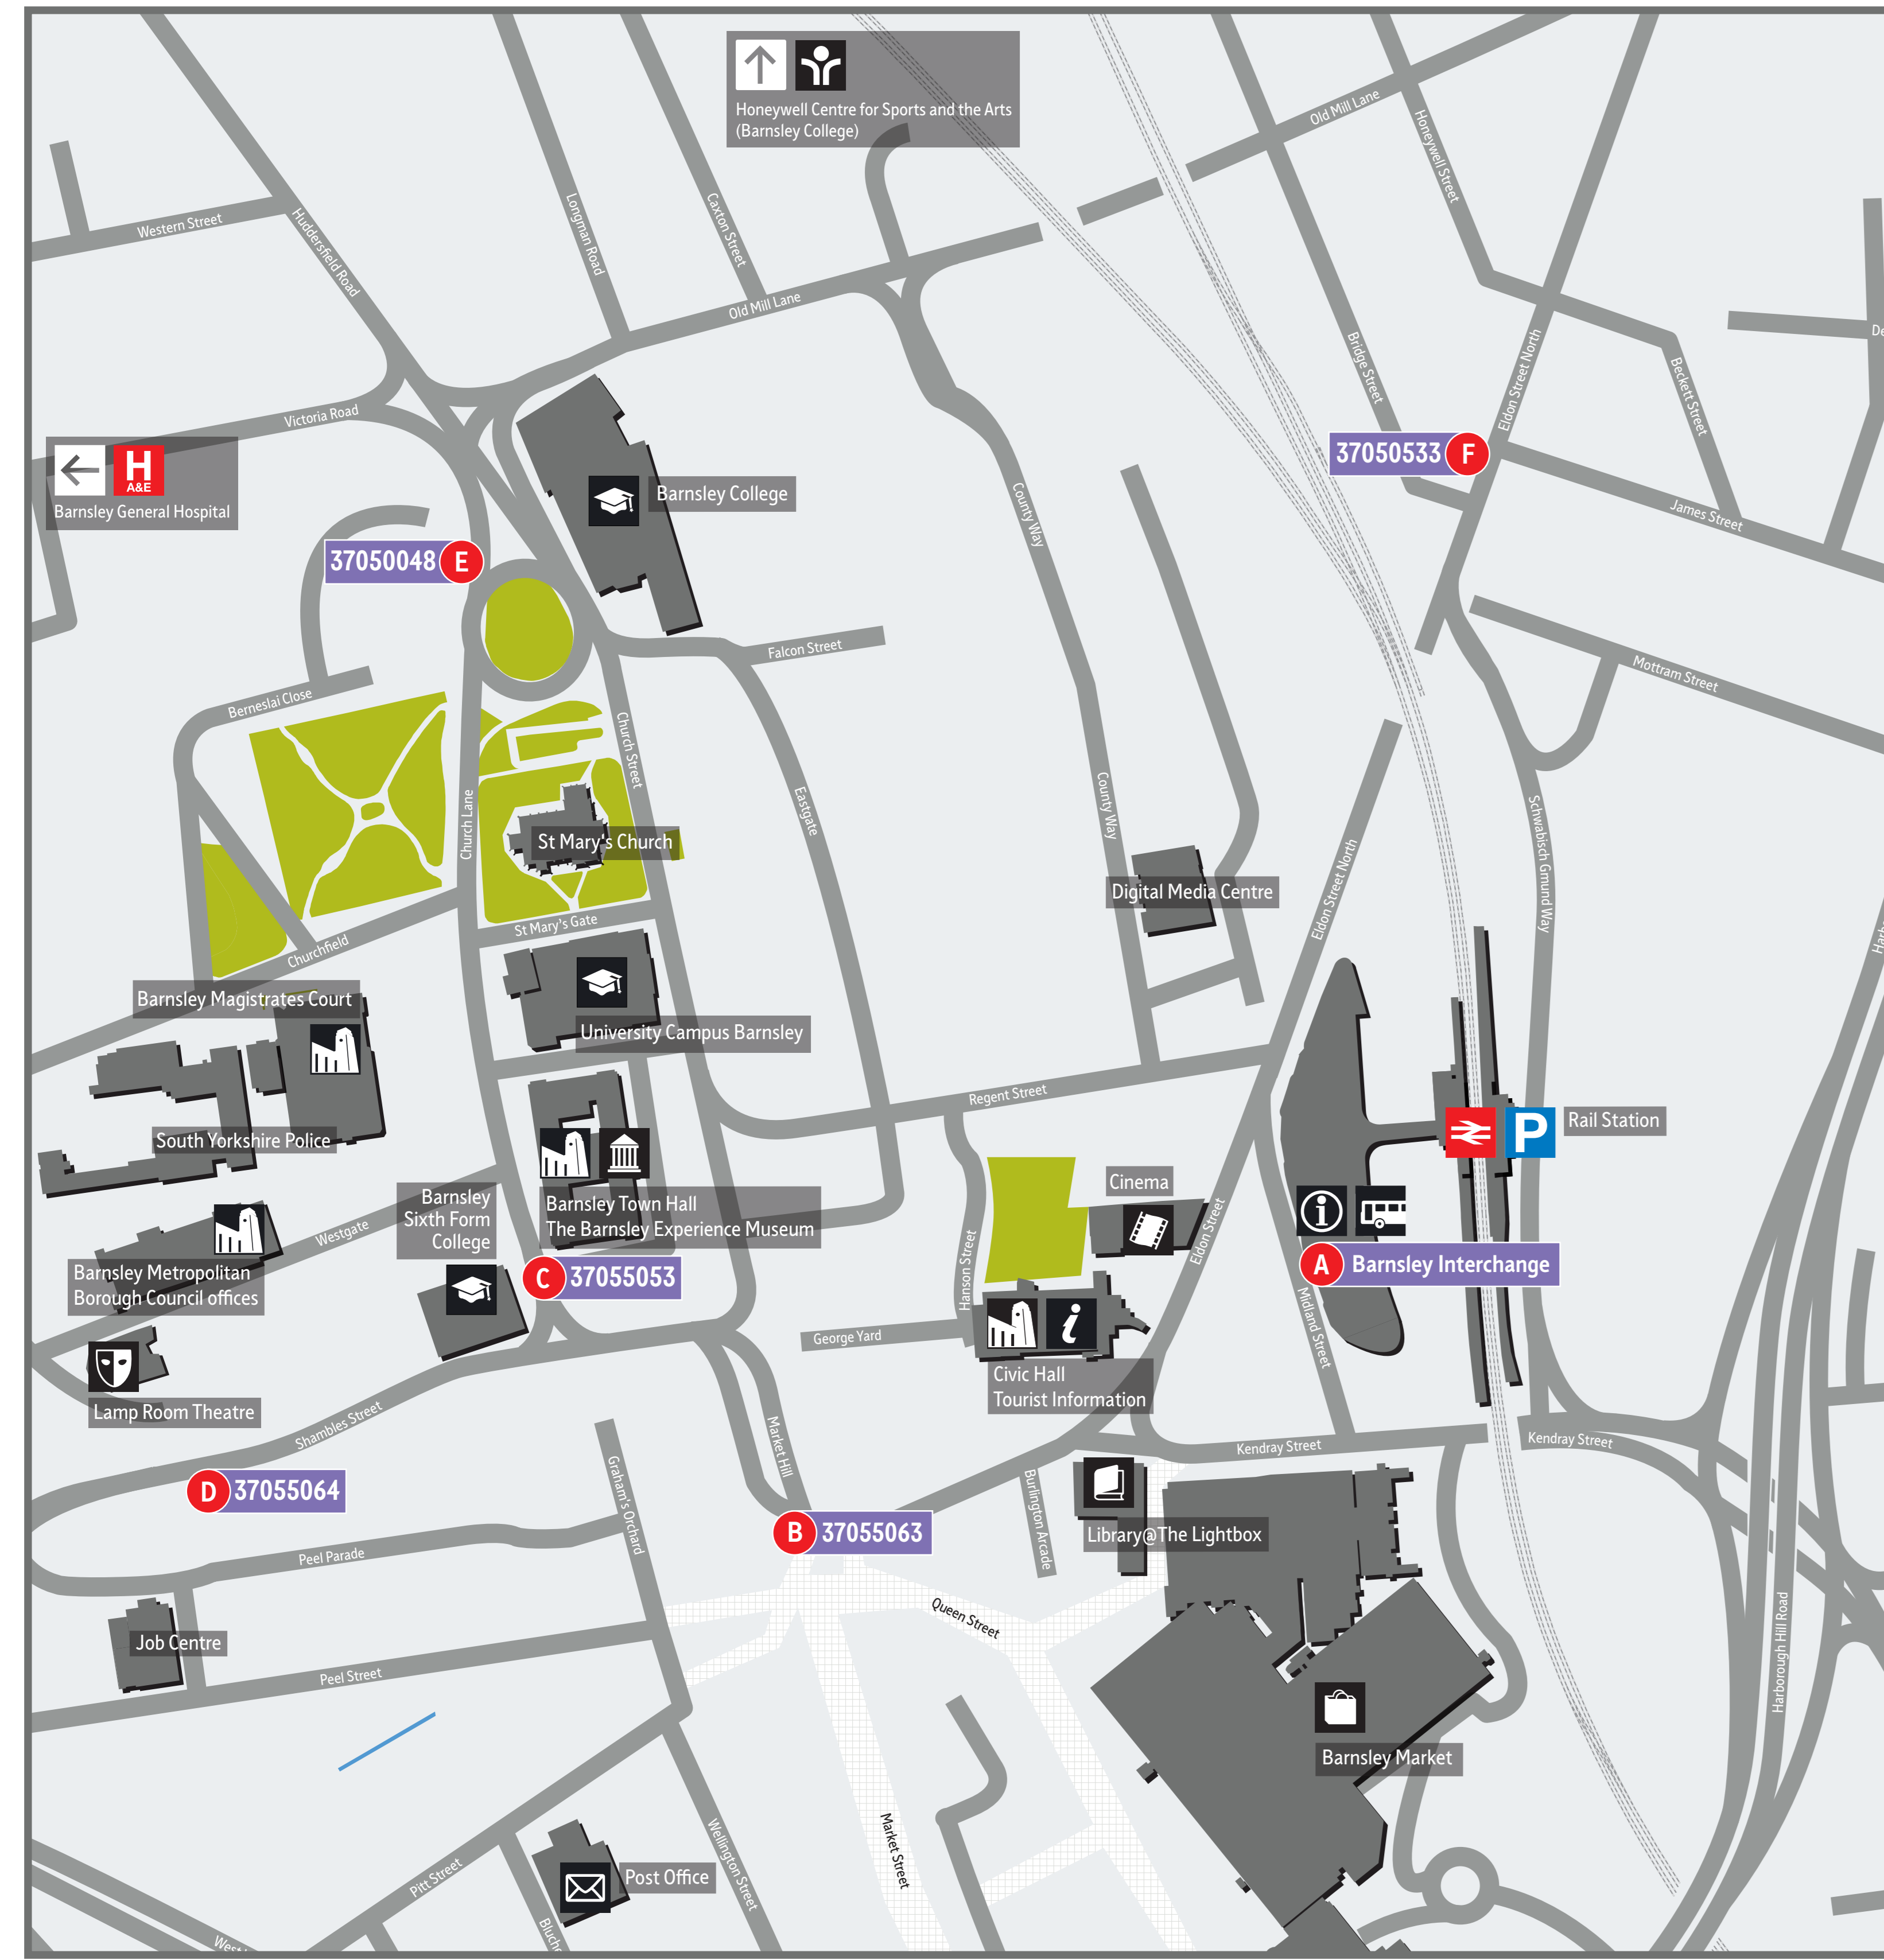

Barnsley Public Transport Map

Barnsley town centre map

Barnsley's Frequent Bus Network

1	97
2	99
6	136
7	198
11	203
12	208
20.21.21a.22	218.218a
22x	219.219a.X19
23.23a.24.24a	220
25.25a.29	222
26	226
27.27a.27b	X10
28.28c	X17
32	X20
36	
37	
38	
43.44	
57.59.59a	
66	
67.67a.67b.67c	
72.72a	
93	
94.94a	
95.95a	
96.96a	

- Road with multiple services
- Certain journeys (20/21, 219)
- Route Terminus
- Bus runs in direction of arrow
- Railway Line & Station
- Bus Interchange

Services and destinations from town centre stops

Service	Towards	Town Centre Stops	Service	Towards	Town Centre Stops
1	Staincross	A F	44	Pogmoor	A
2	Ecclesfield/Sheffield Centre	A	57	Royston	A F
6	Worsbrough Dale	A	59	Wakefield City Centre	A F
7	Hoyland	A	59a	Royston	A F
11	Athersley North	A F	66	Elsecar	A
12	Athersley South	A F	67/67a/67c	Wombwell	A
20	Penistone	A B C D	67b	Tankersley	A
21/21a	Millhouse Green	A B C D	93	Darton	A B C E
22	Gilroyd	A B C D	94/94a	Cawthorne/Higham	A B C E
22x	Rotherham Centre	A	95	Kexborough	A B C E
23a	Deepcar	A B C D	95a	Darton	A B C E
24	Ingbirchworth	A B C D	96	Wakefield City Centre	A B C E
24a	Penistone	A B C D	198	Denby Dale	A B C E
27/27a	Grimethorpe	A	199	Newstead	A B C E
27b	Wombwell	A	218/218a	Rotherham Centre	A
28	Pontefract	A	219/219a	Doncaster Centre	A
28c	Pontefract	A	222	Cortonwood	A
32	Cudworth	A	226	Thurnscoe	A B C E
36	South Elmsall	A F	353	Holmfirth (Monday, Wednesday and Friday only)	B C E
37	Grimethorpe	A F	X10	Leeds	A
38	Grimethorpe	A	X17	Chesterfield/Matlock	A
43	Kingstone	A B C D	X19	Doncaster Centre	A
			X20	Doncaster Centre	A

Goldthorpe, Thurnscoe, Bolton upon Dearne

Map showing bus routes connecting Goldthorpe, Thurnscoe, and Bolton upon Dearne to Barnsley. Includes route numbers like 203, 219, 219a, 226, 228, 228a, 228b, 228c, 228d, 228e, 228f, 228g, 228h, 228i, 228j, 228k, 228l, 228m, 228n, 228o, 228p, 228q, 228r, 228s, 228t, 228u, 228v, 228w, 228x, 228y, 228z.

Penistone

Map showing bus routes connecting Penistone to Barnsley. Includes route numbers like 20, 21, 21a, 21b, 21c, 21d, 21e, 21f, 21g, 21h, 21i, 21j, 21k, 21l, 21m, 21n, 21o, 21p, 21q, 21r, 21s, 21t, 21u, 21v, 21w, 21x, 21y, 21z.