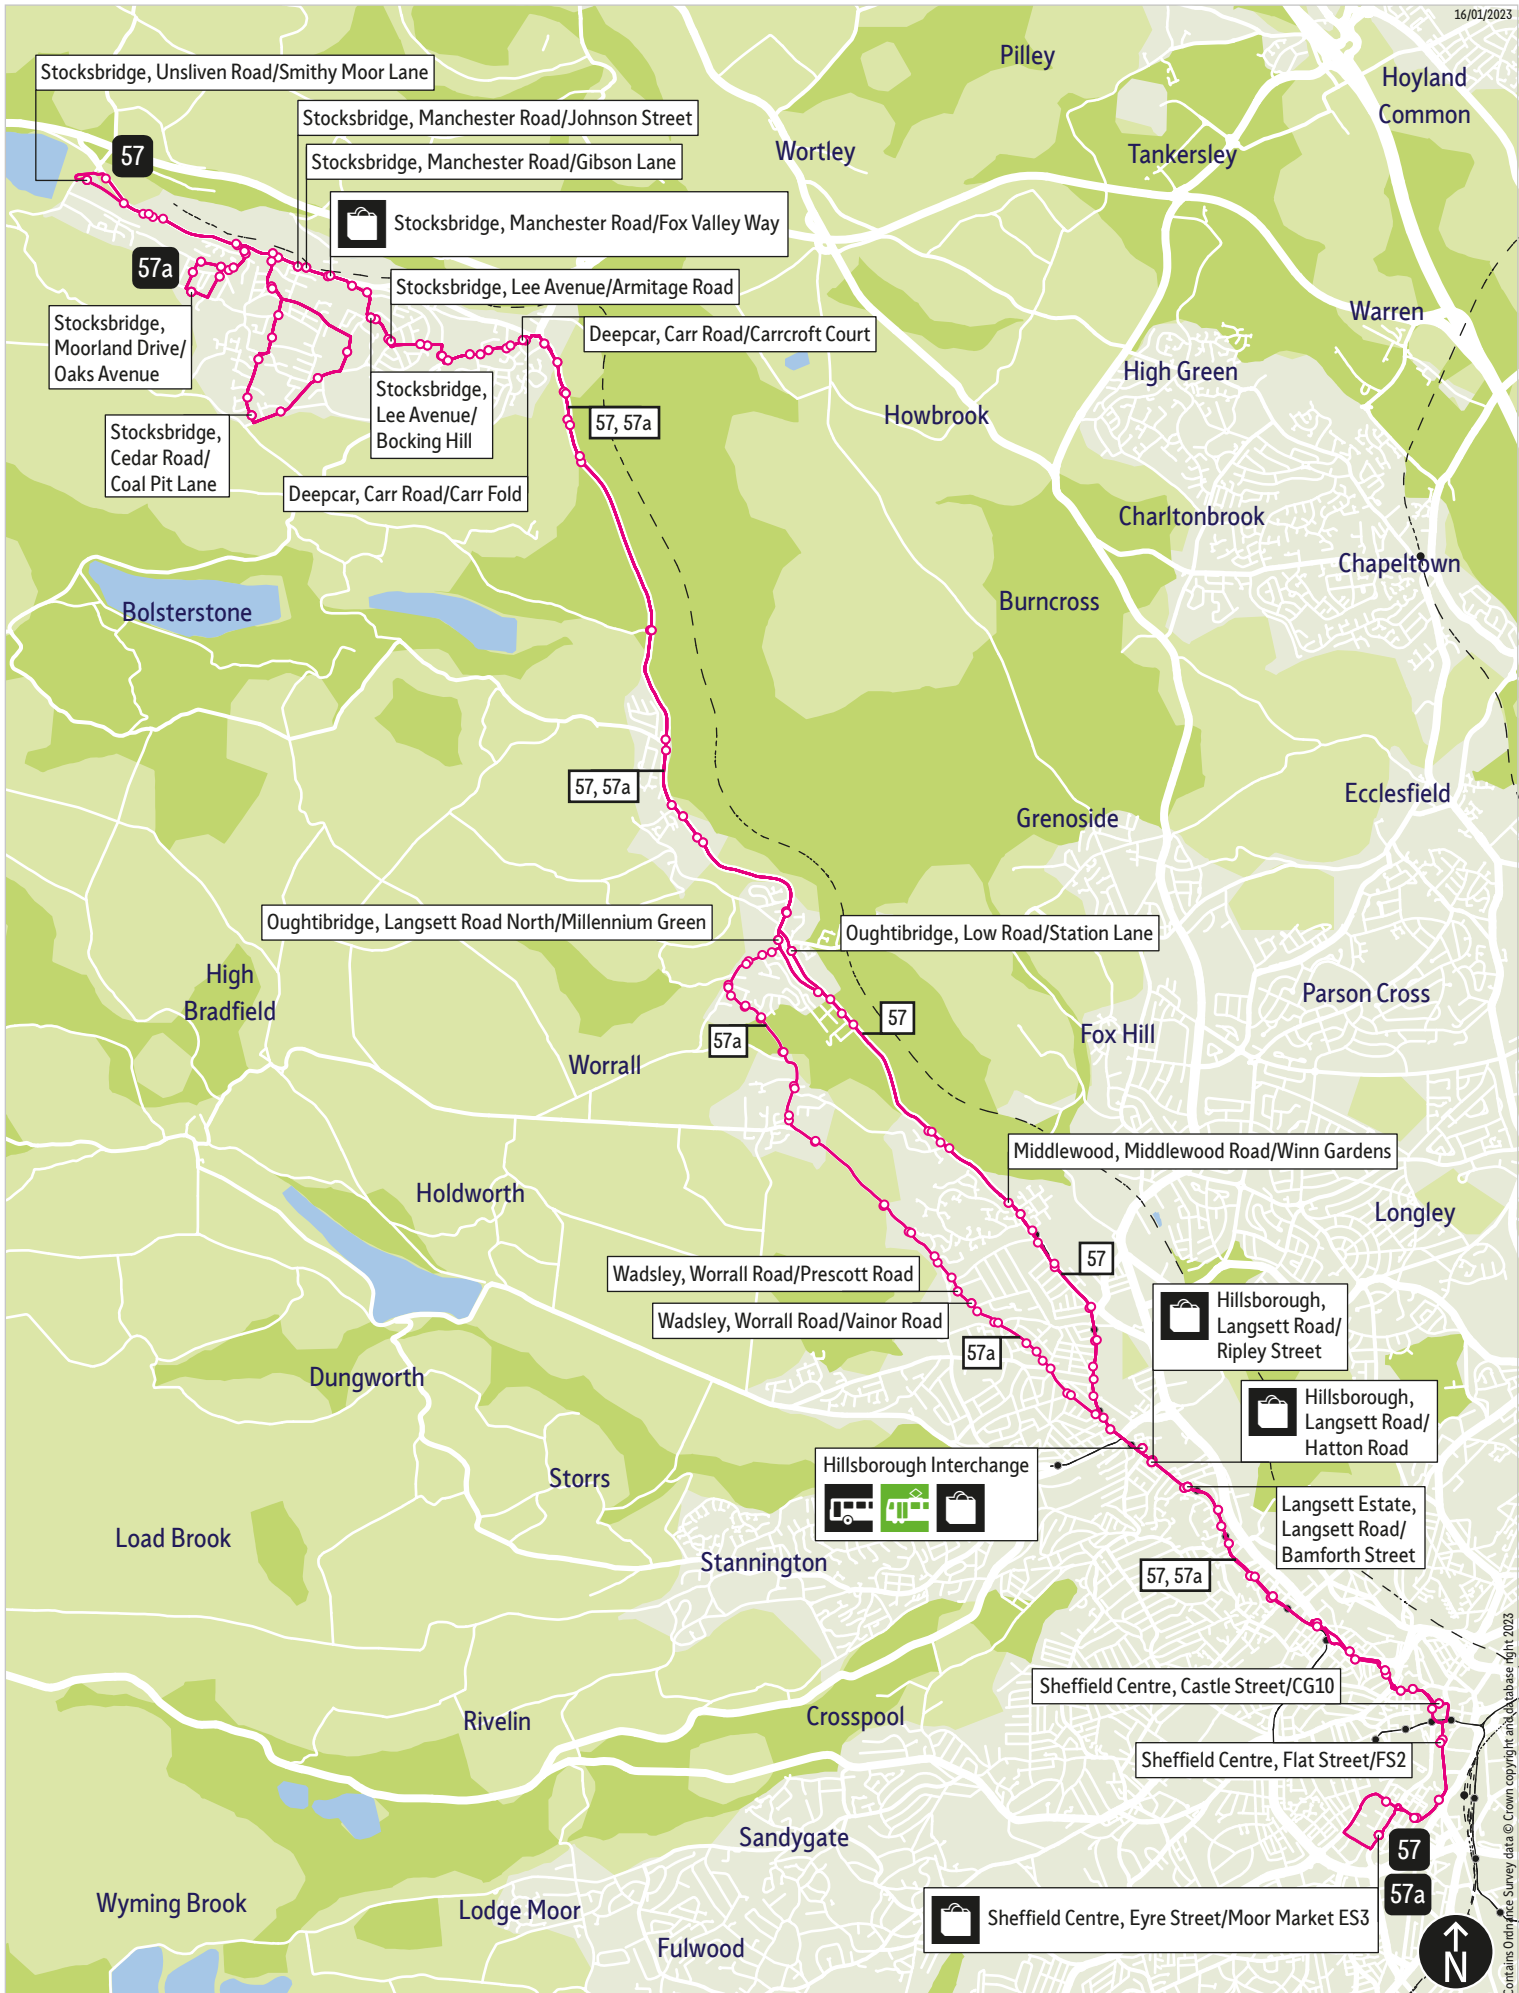

Bus route map for services 57 and 57a

16/01/2023

This map is based upon Ordnance Survey material with the permission of Ordnance Survey on behalf of the Controller of Her Majesty's Stationery Office © Crown copyright. Unauthorised reproduction infringes Crown copyright and may lead to prosecution or civil proceedings. SYMCA 100058899/2023

- = Terminus point
- = Public transport
- = Shopping area
- = Bus route & stops
- = Rail line & station
- = Tram route & stop