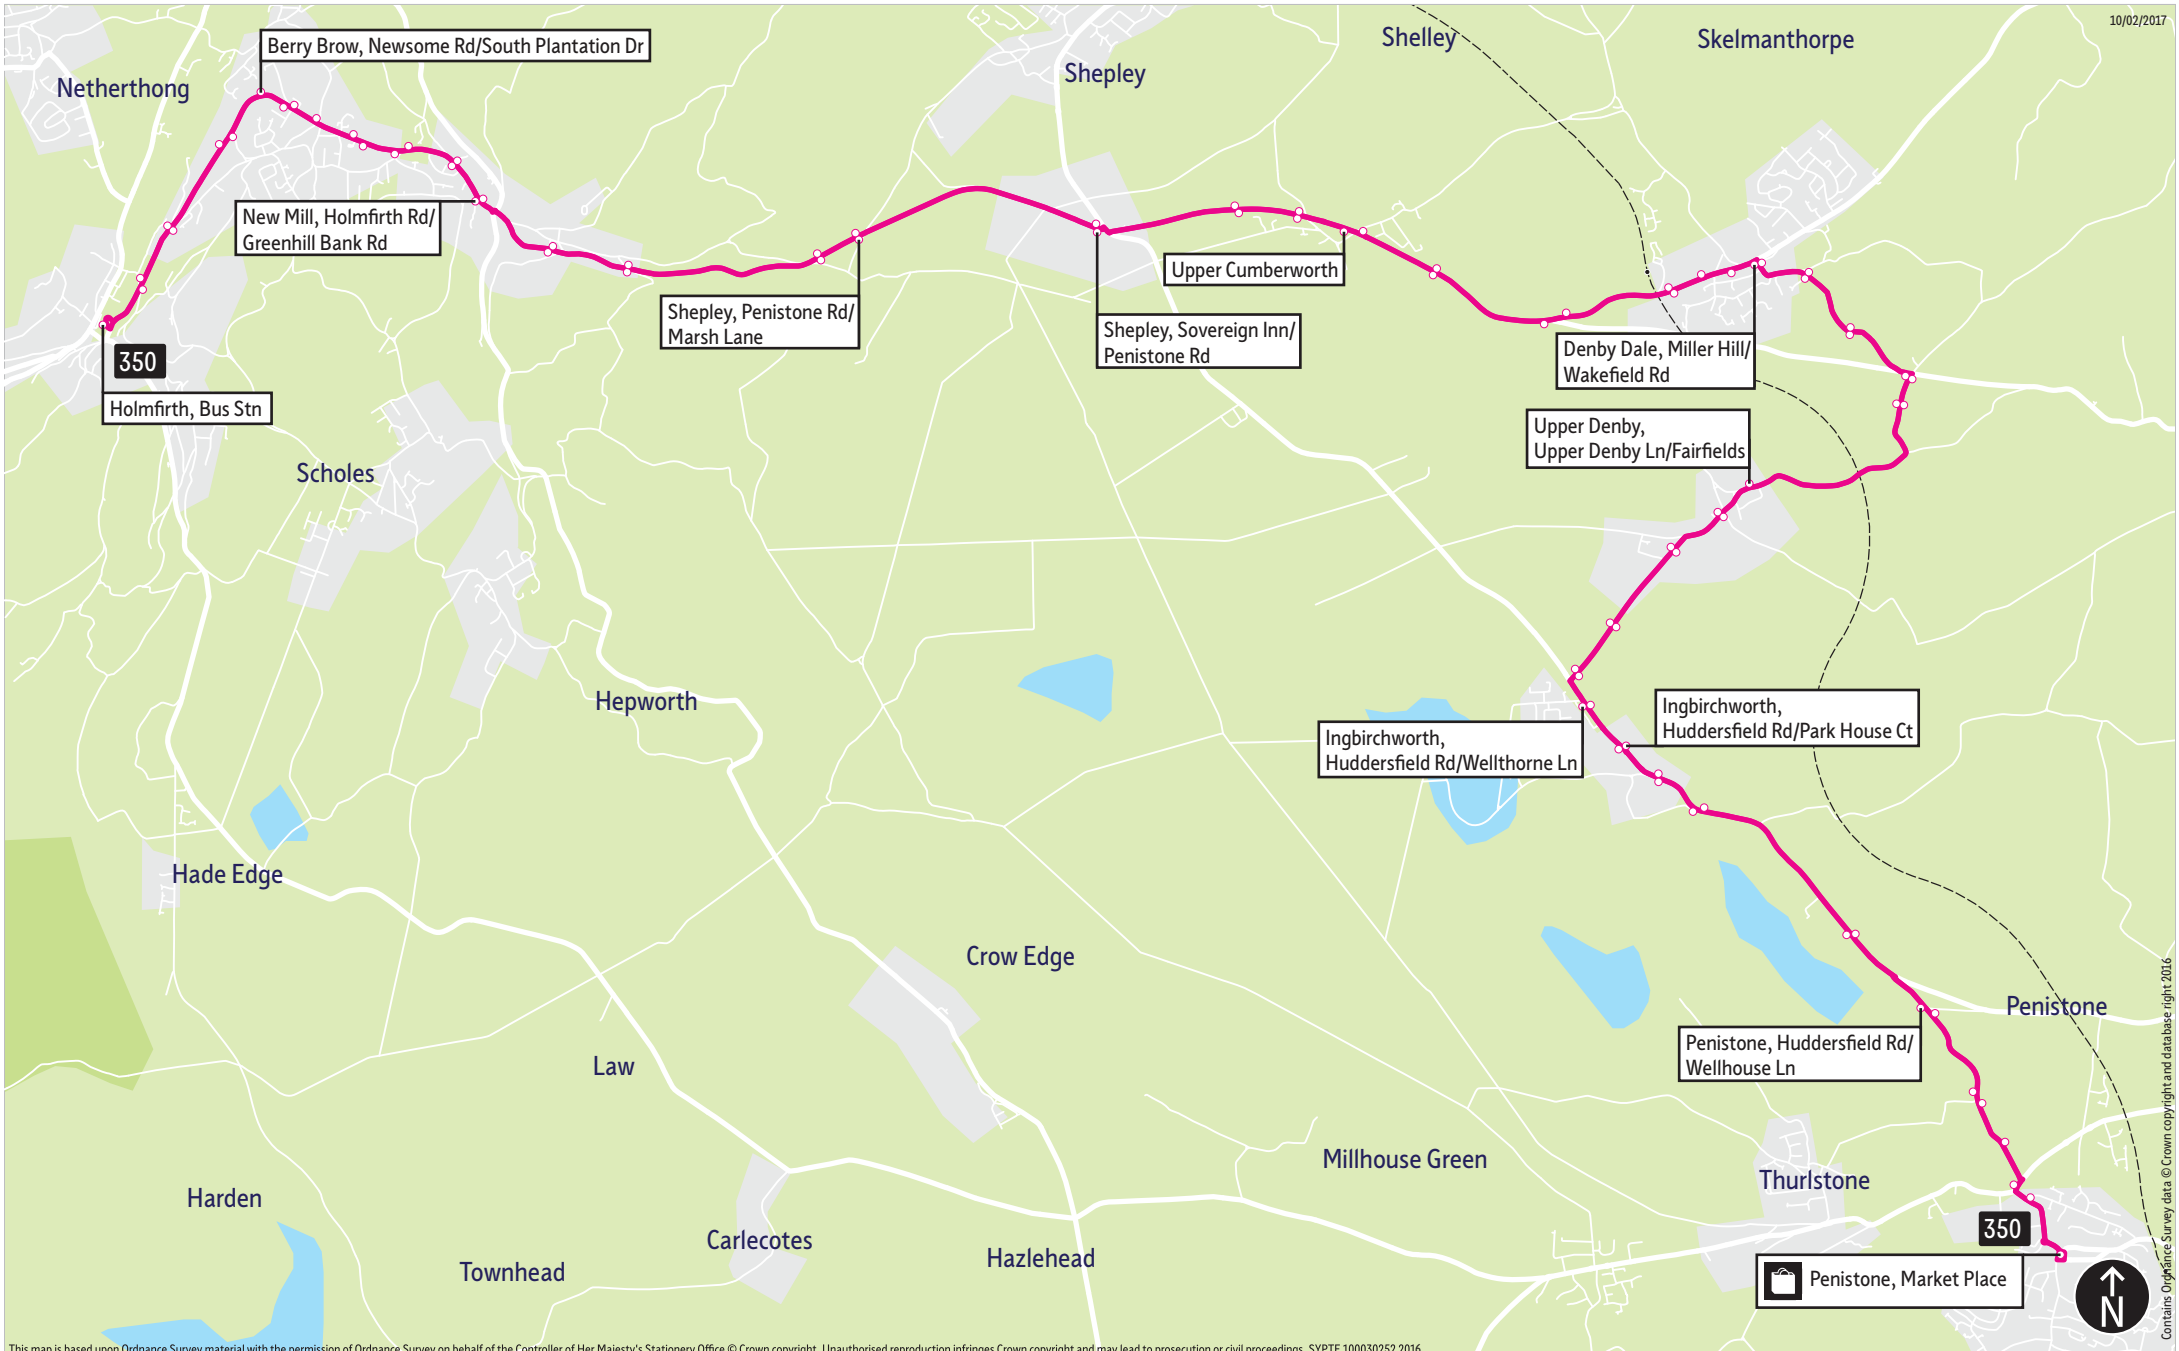

Bus route map for service 350

10/02/2017

- = Terminus point
- = Public transport
- = Shopping area
- = Bus route & stops
- = Rail line & station
- = Tram route & stop

Contains Ordnance Survey data © Crown copyright and database right 2016