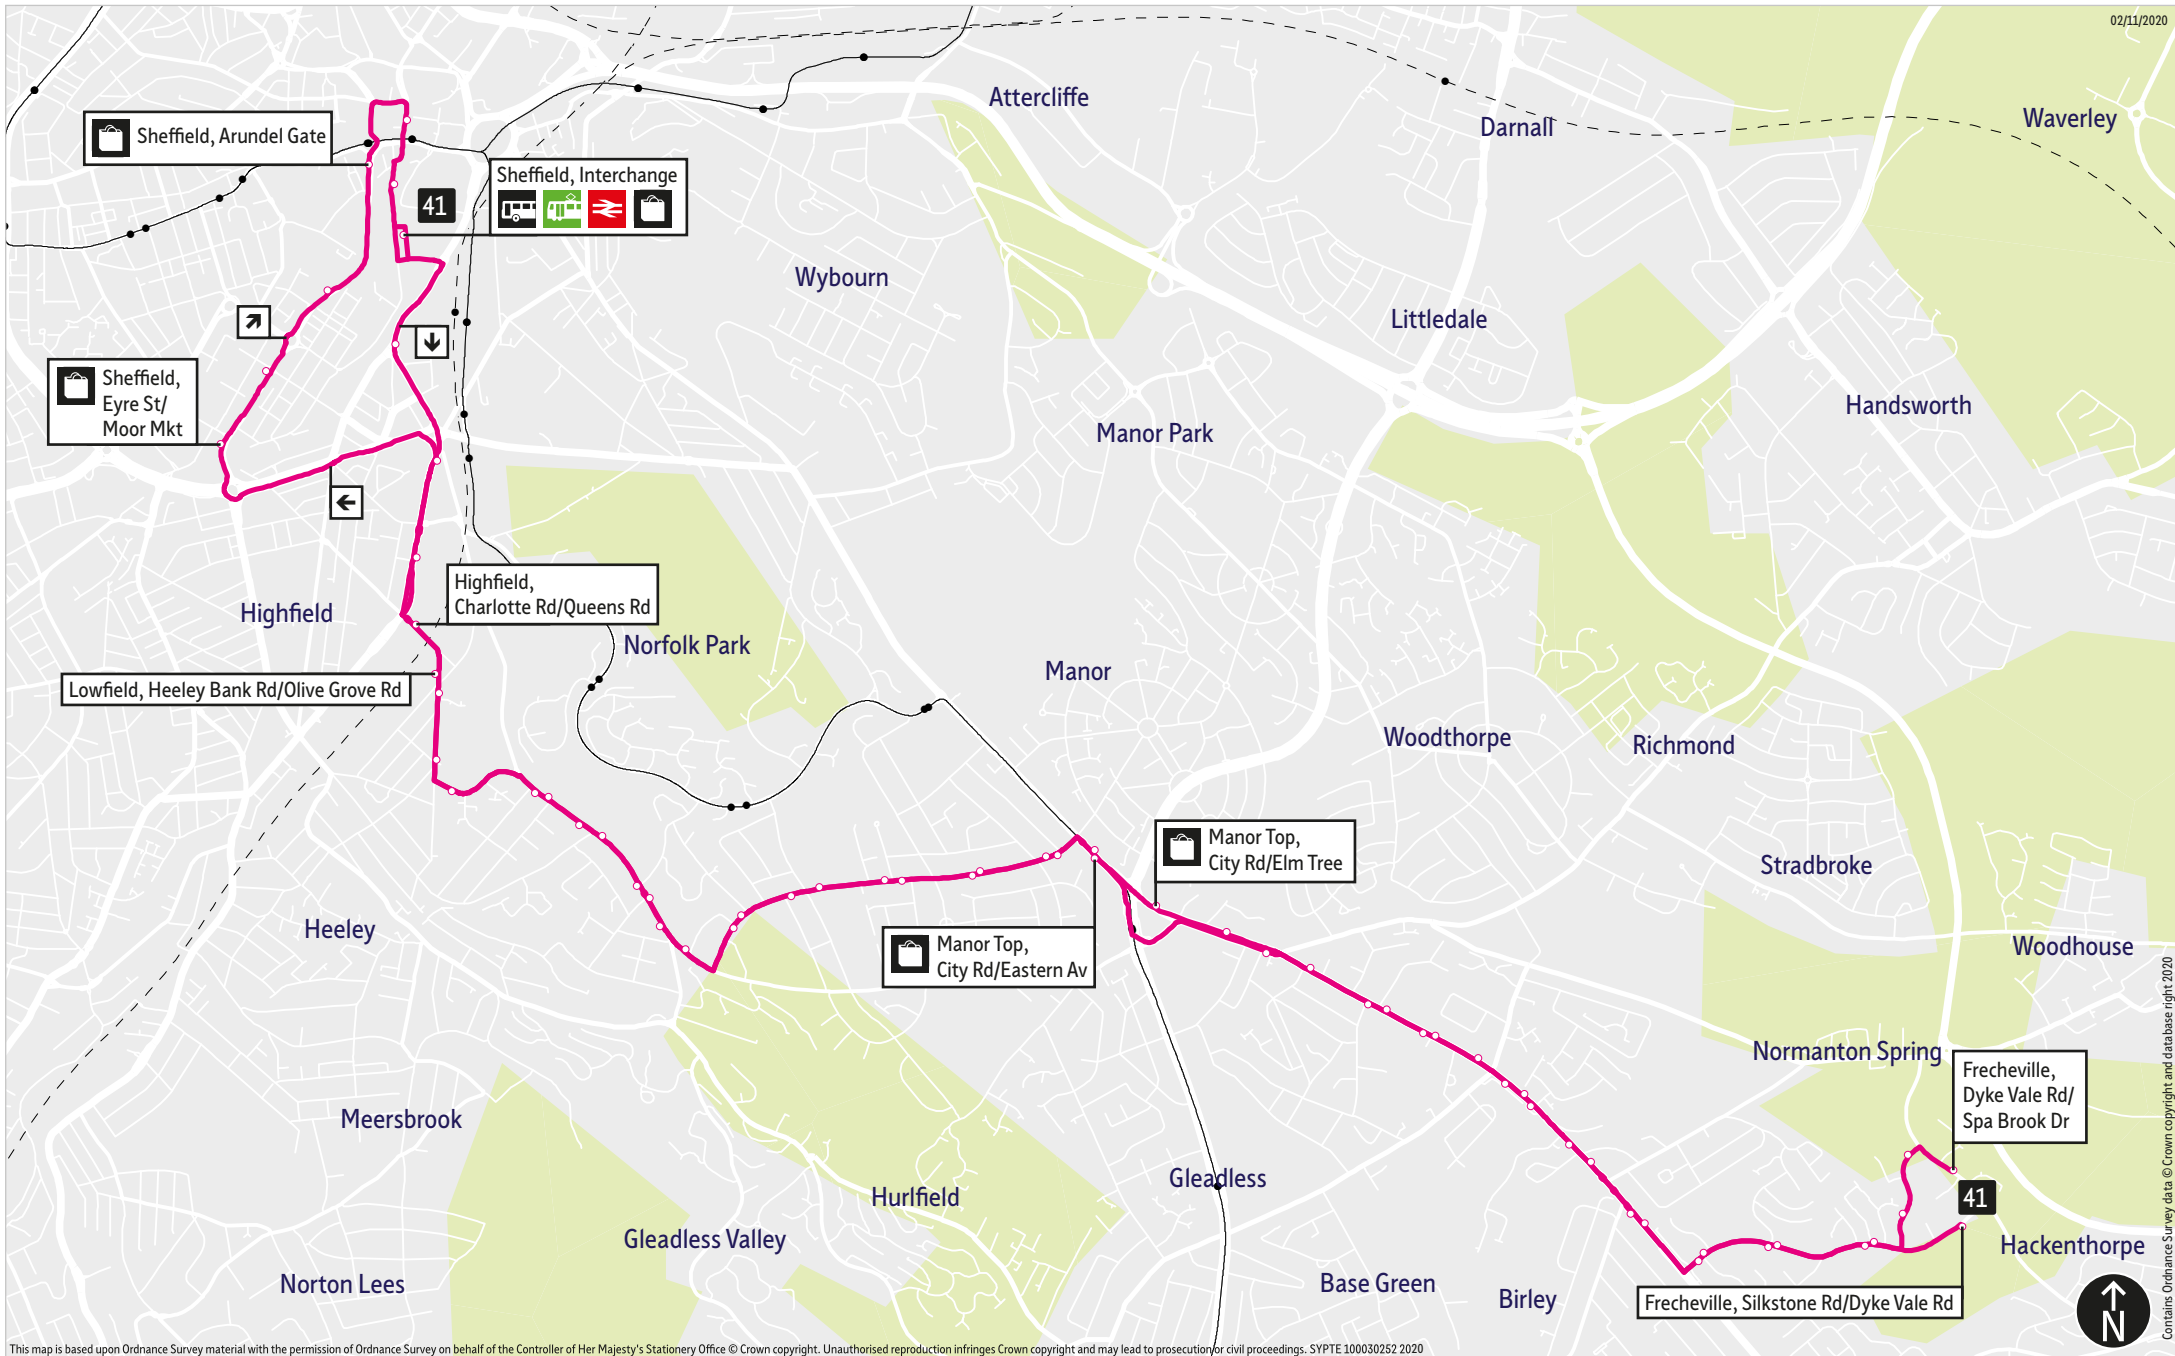

Bus route map for service 41

02/11/2020

- = Terminus point
- = Public transport
- = Shopping area
- = Bus route & stops
- = Rail line & station
- = Tram route & stop

Contains Ordnance Survey data © Crown copyright and database right 2020