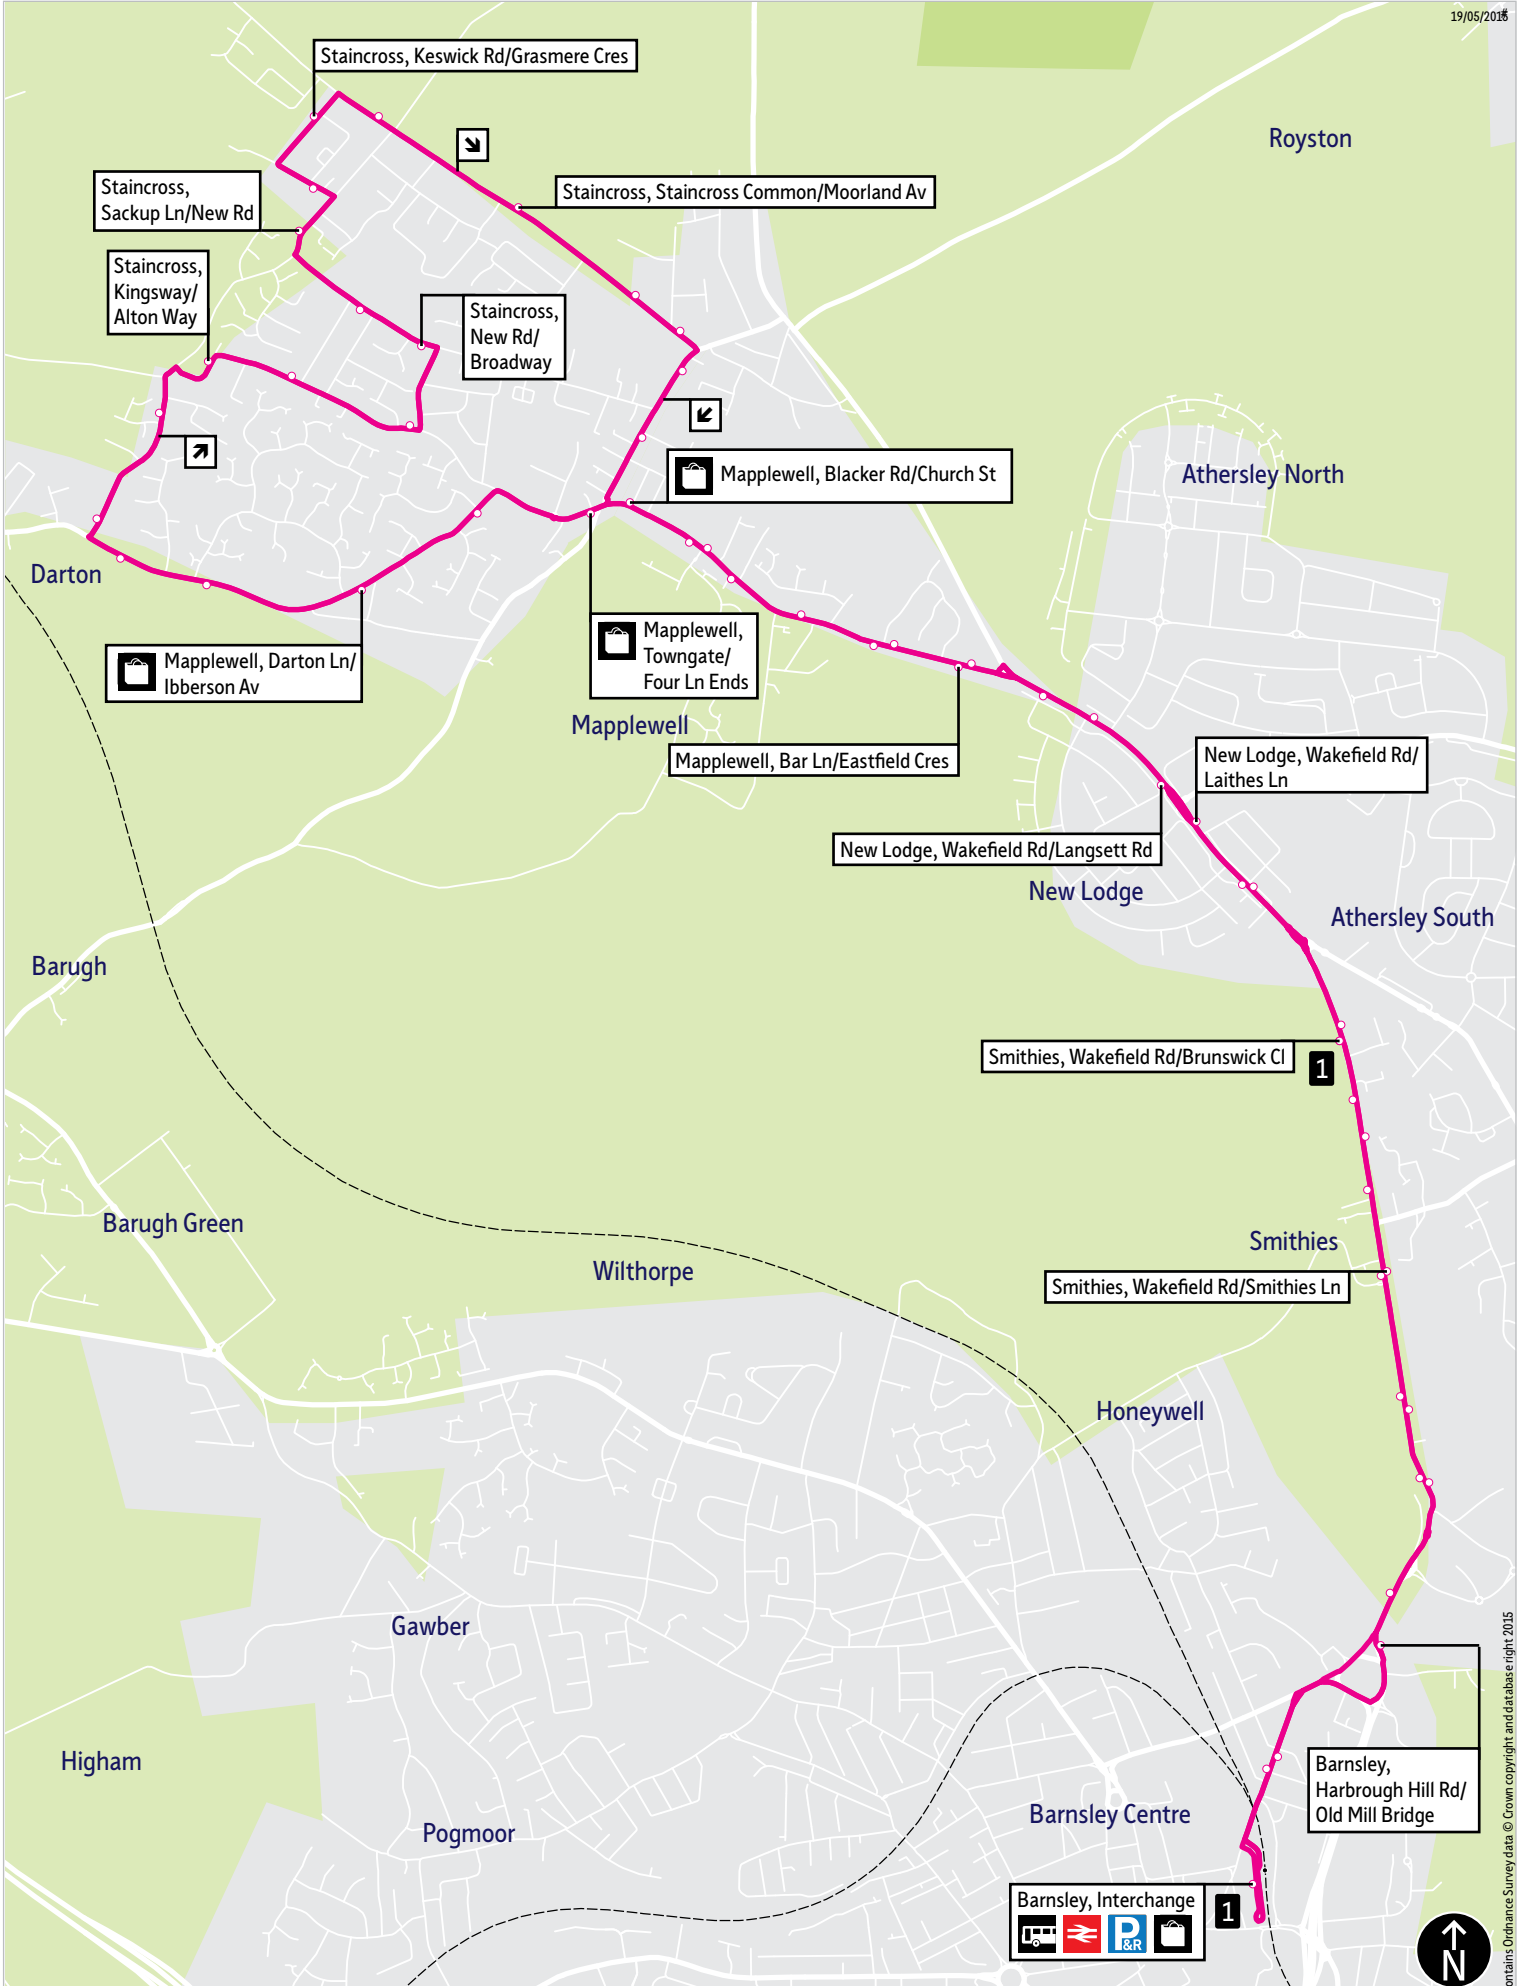

Bus route map for service 1

19/05/2015

■ = Terminus point
= Public transport
= Shopping area
= Bus route & stops
= Rail line & station
= Tram route & stop