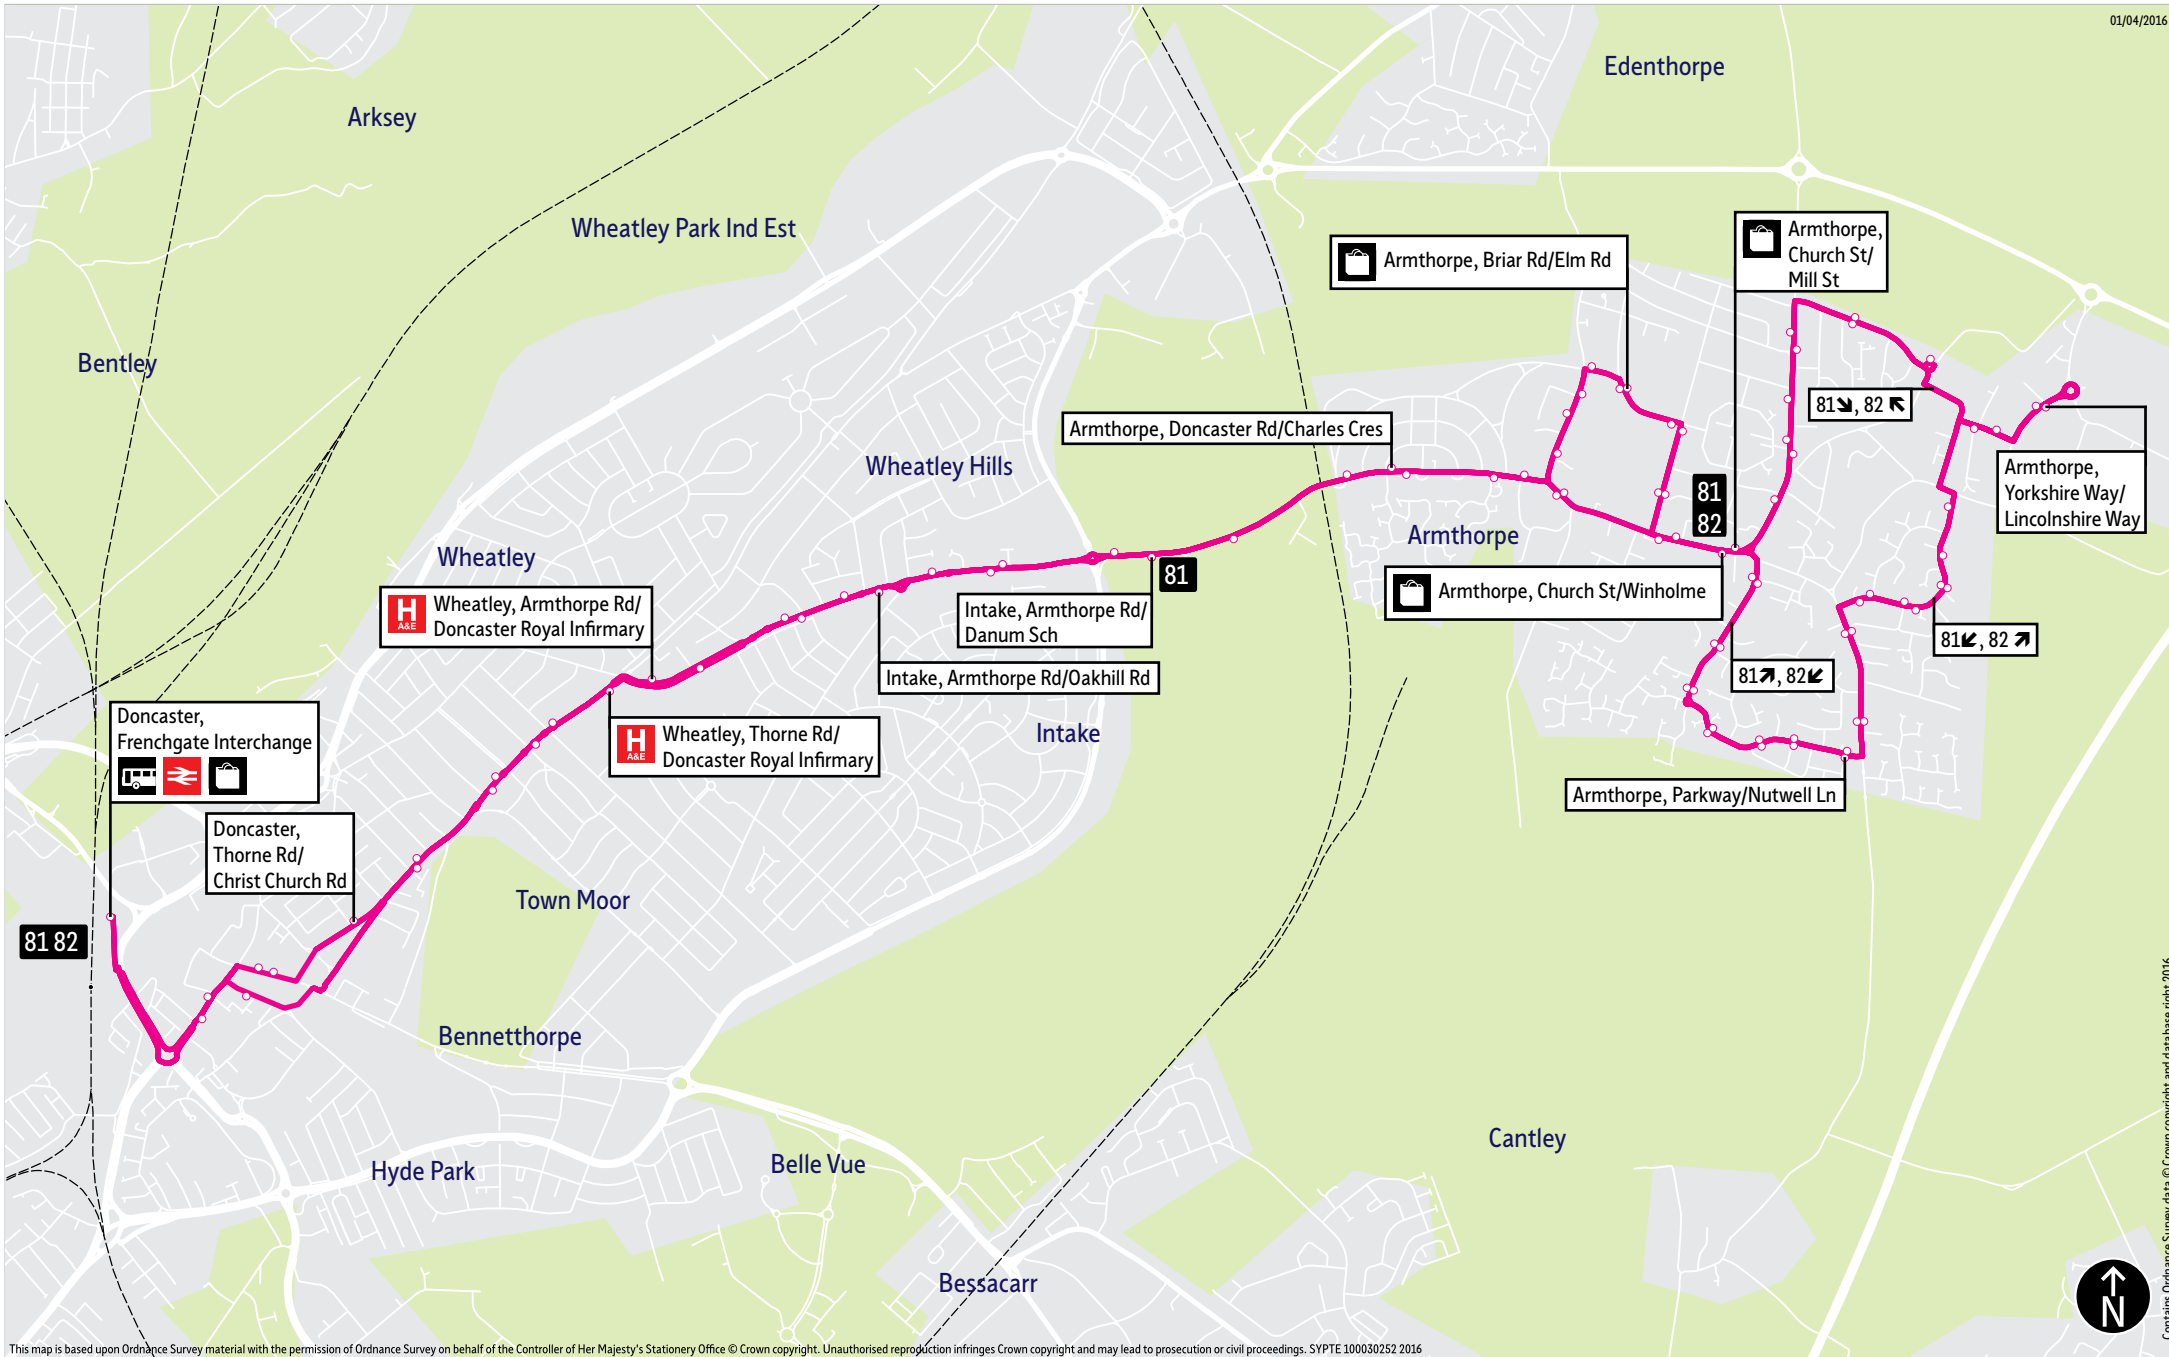

Bus route map for services 81 and 82

01/04/2016

■ = Terminus point
🚏 = Public transport
🛒 = Shopping area
🚦 = Bus route & stops
⋯ = Rail line & station
— = Tram route & stop

Contains Ordnance Survey data © Crown copyright and database right 2016