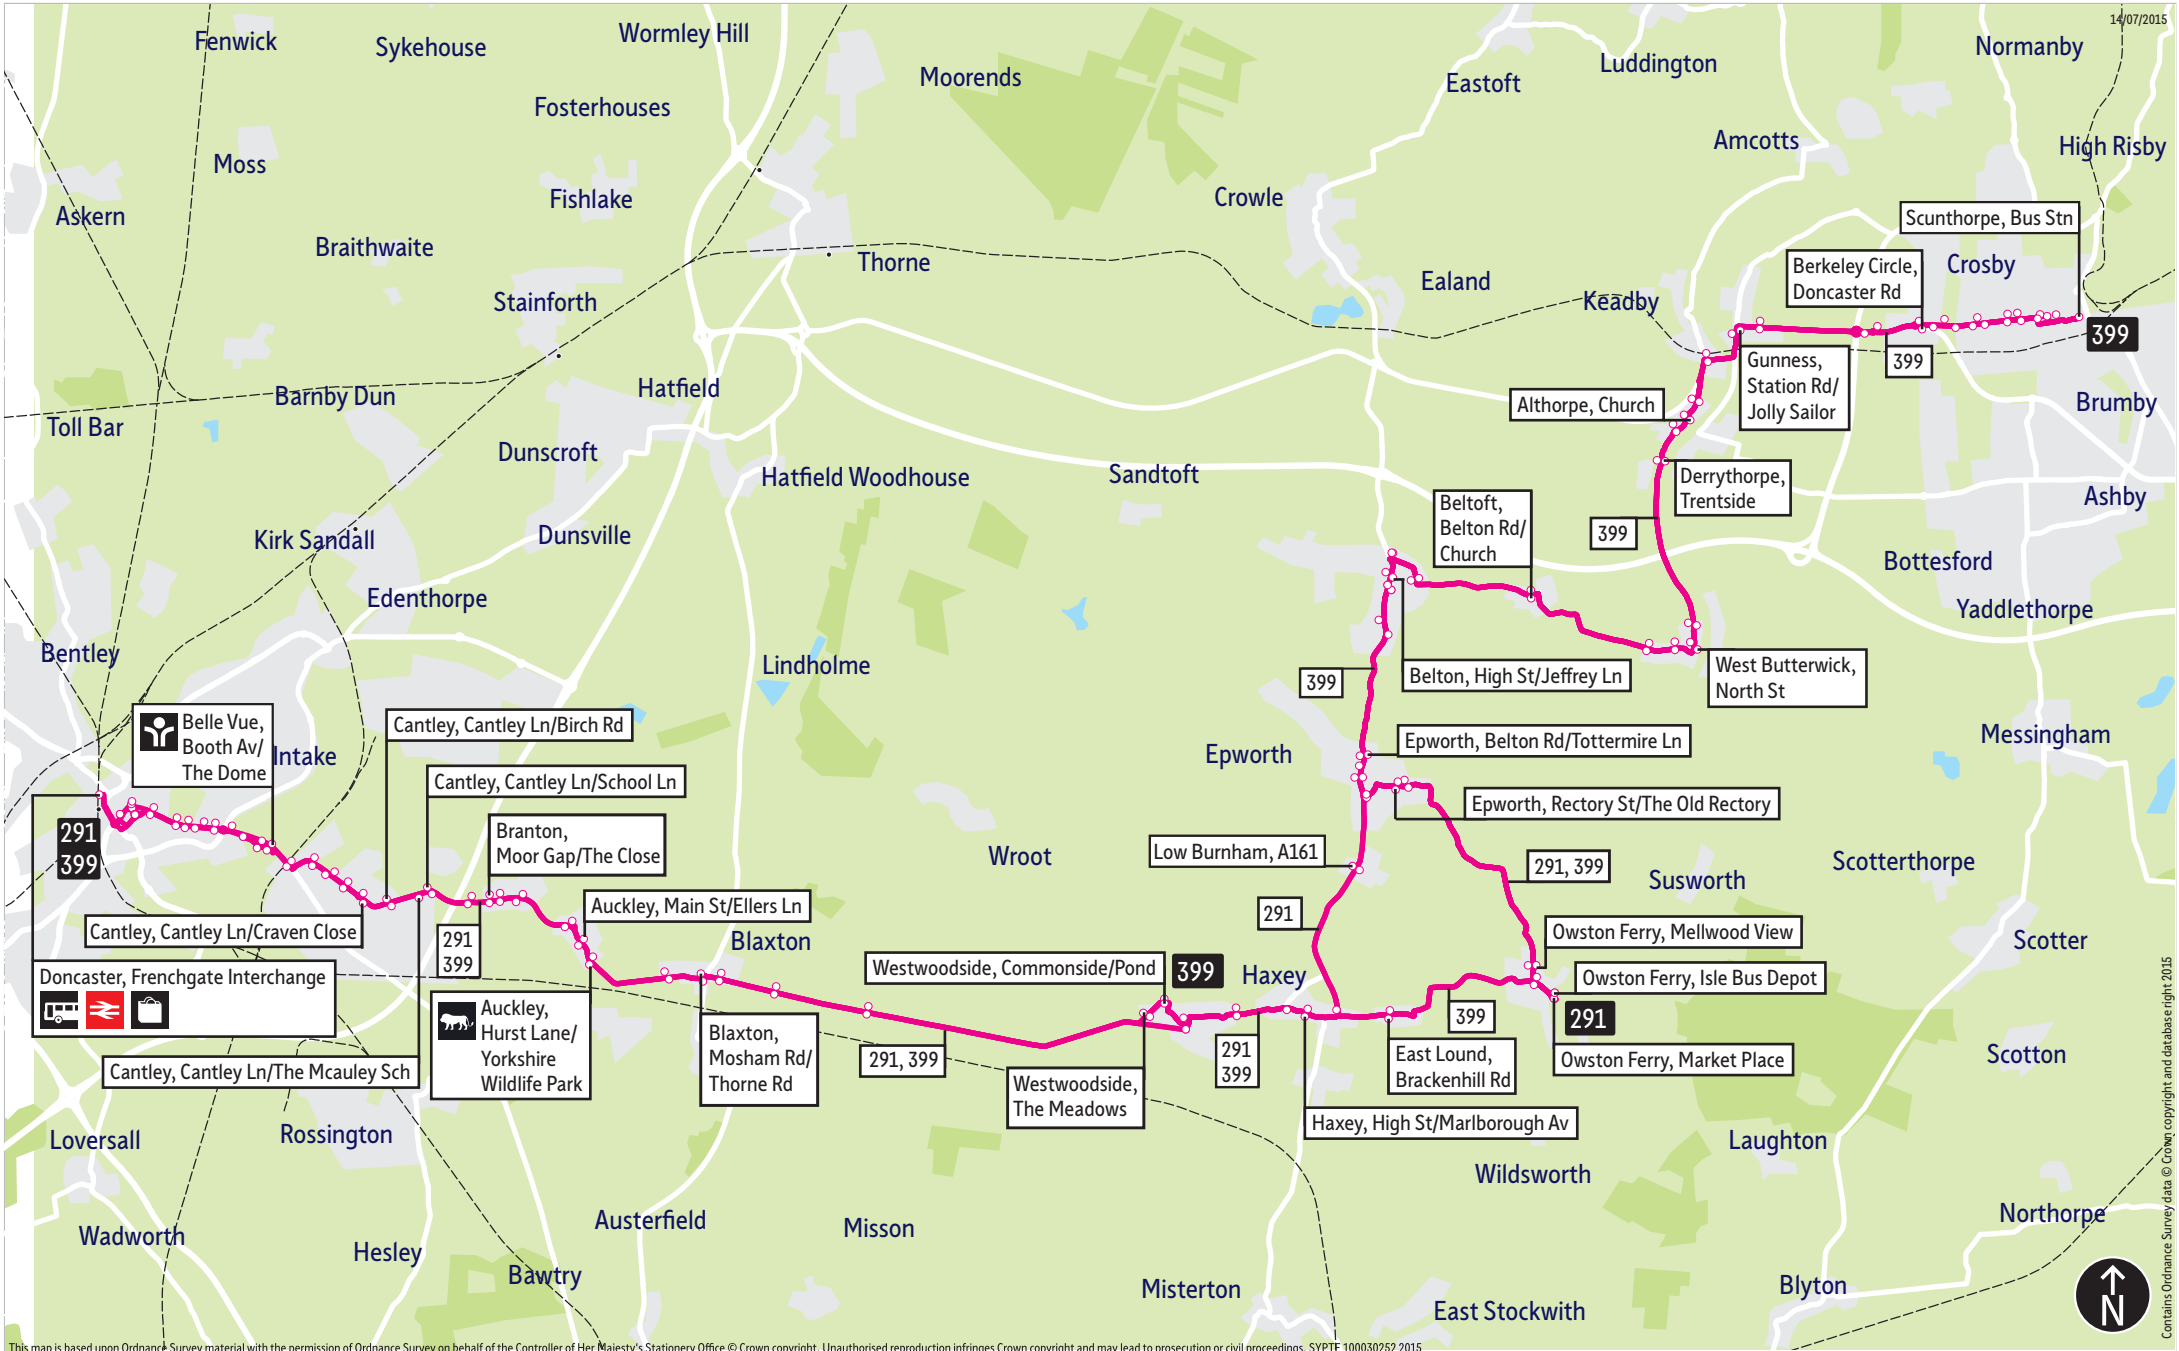

Bus route map for services 291 & 399

- = Terminus point
- = Public transport
- = Shopping area
- = Bus route & stops
- = Rail line & station
- = Tram route & stop

Contains Ordnance Survey data © Crown copyright and database right 2015