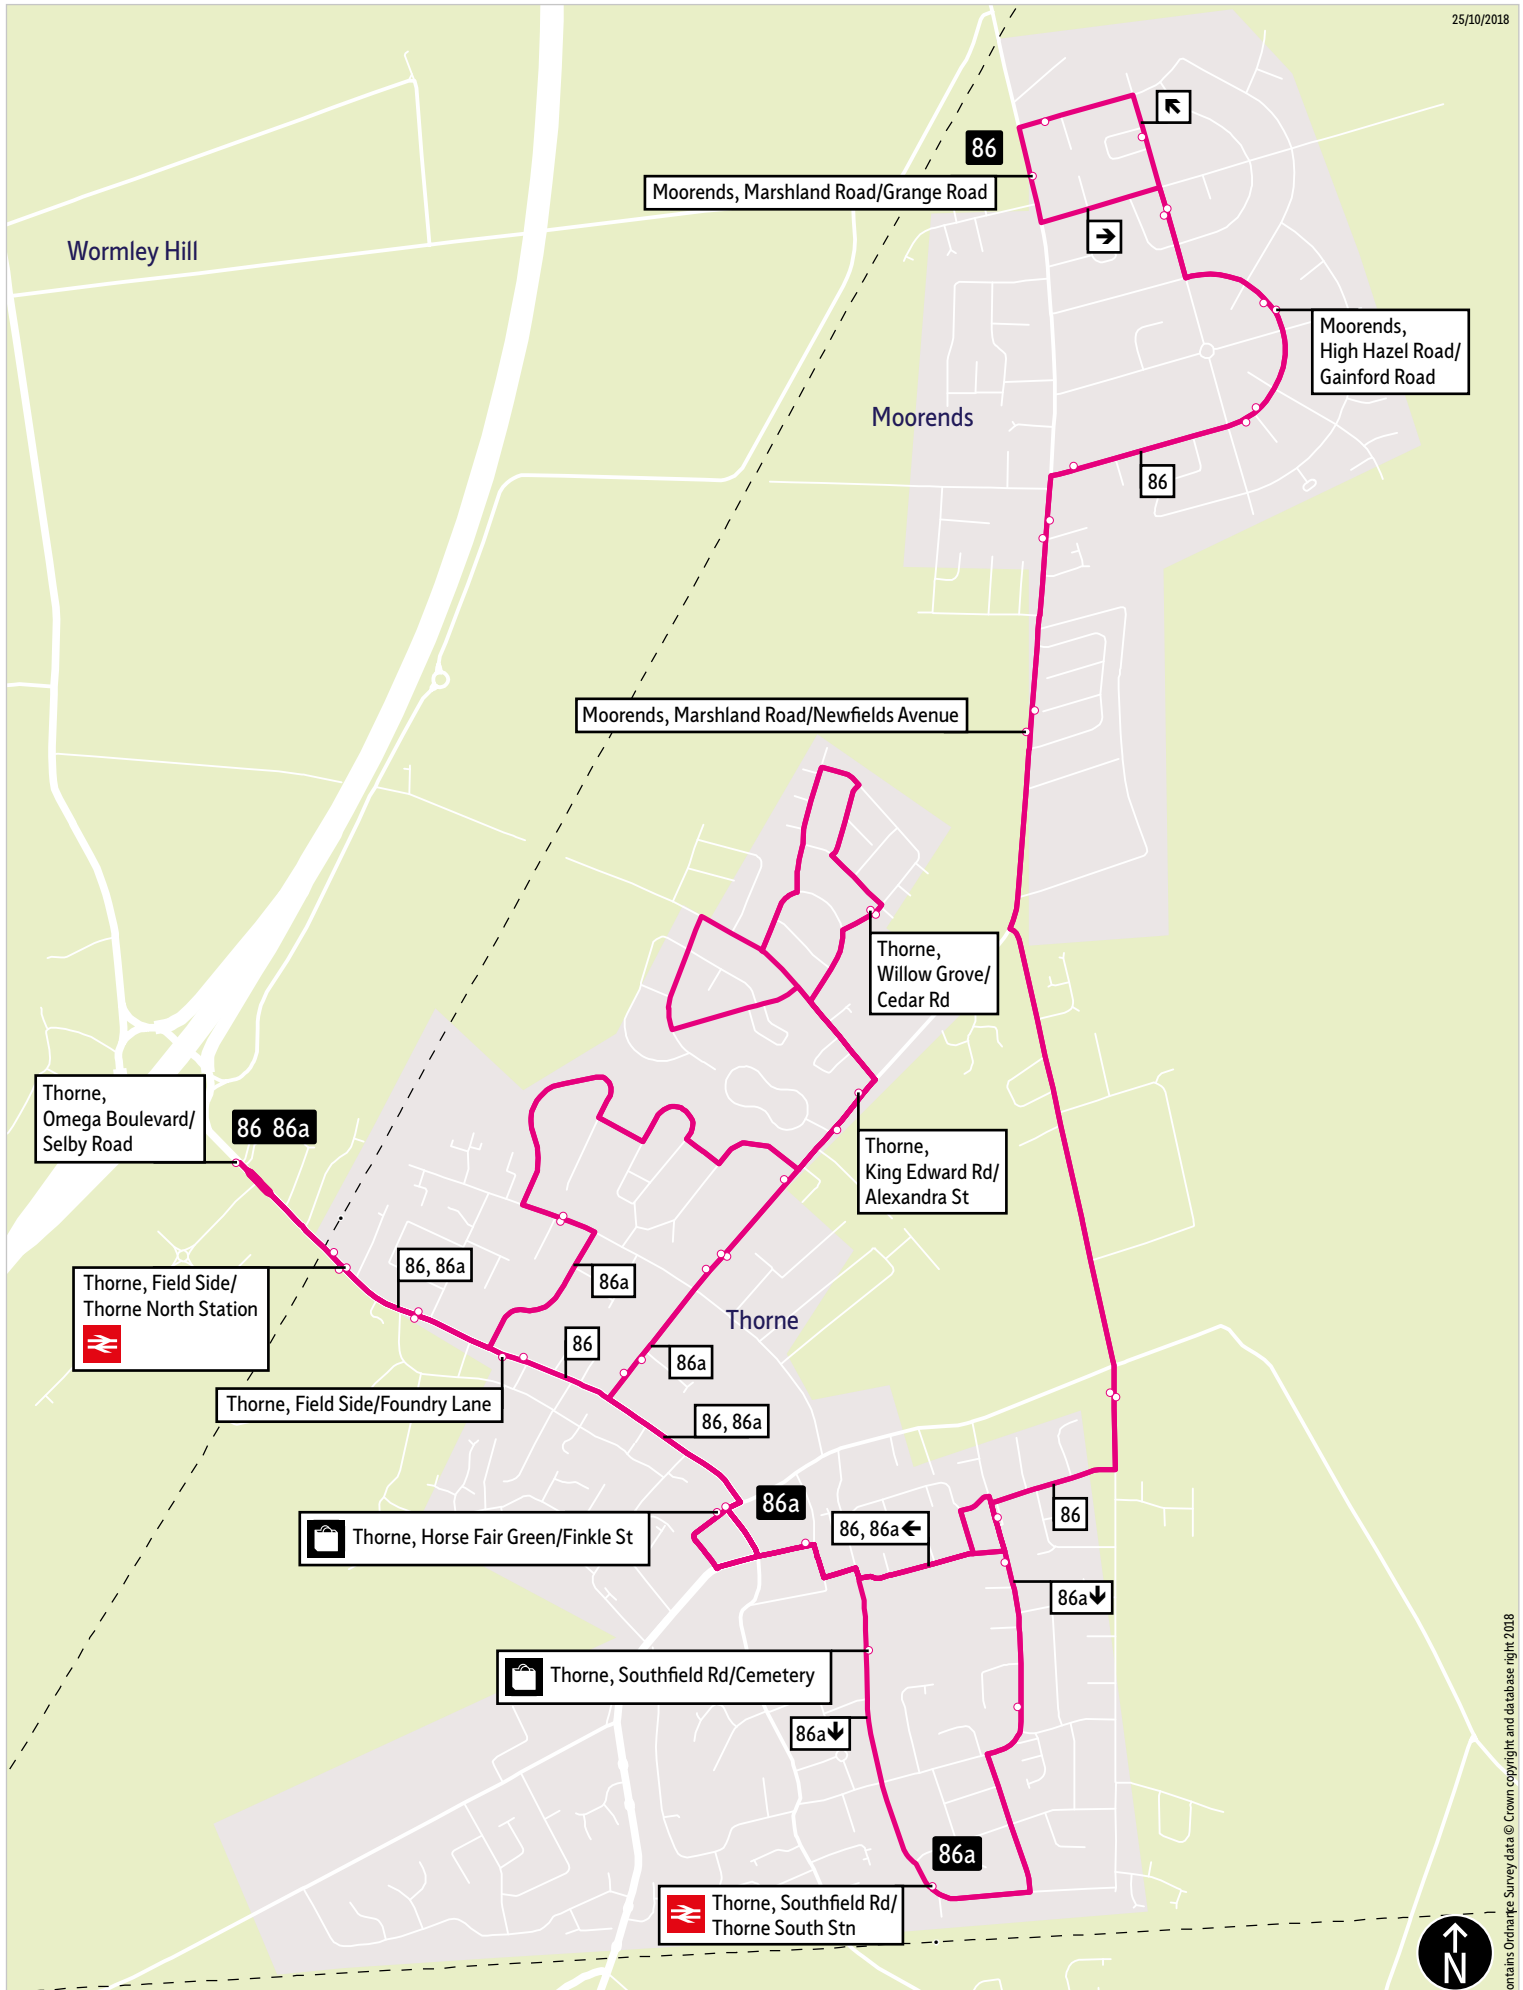

Bus route map for services 86 and 86a

25/10/2018

Contains Ordnance Survey data © Crown copyright and database right 2018